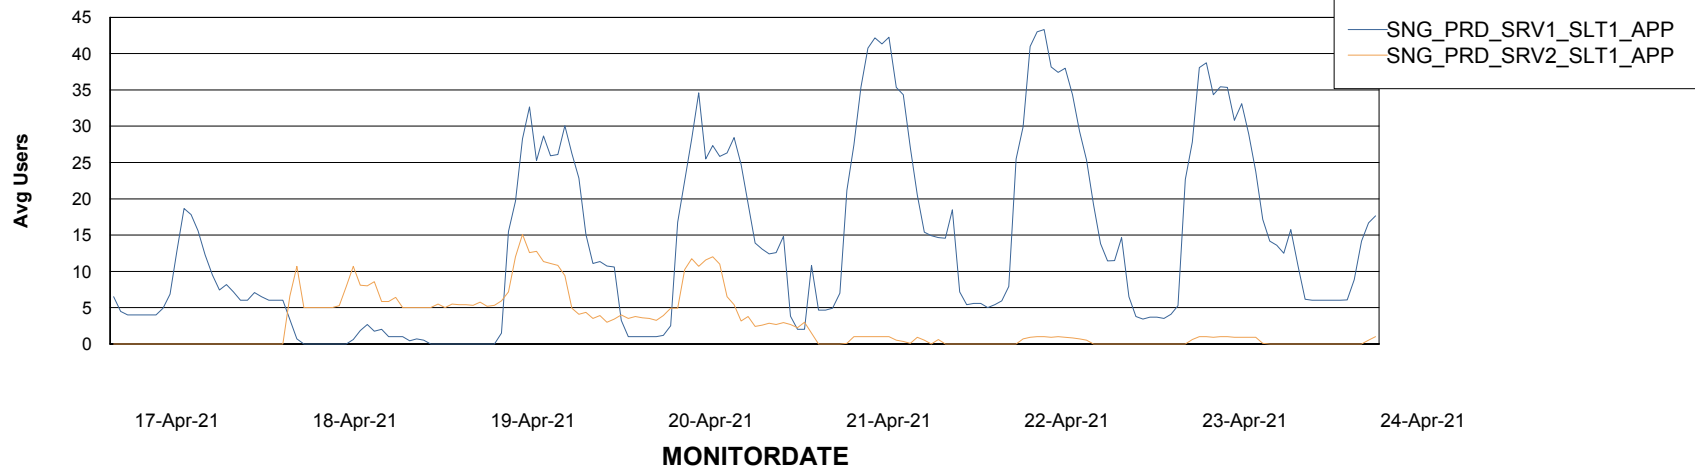

Database Tablespace SNGDB_Production

Date	Tablespace Name	Filesize (Gb)	Usedsize (Gb)	Percentage free
24-Apr-21	ABSDATA	40	27	33
	INDX	80	69	14
23-Apr-21	ABSDATA	40	27	33
	INDX	80	69	14
22-Apr-21	ABSDATA	40	27	33
	INDX	80	69	14
21-Apr-21	ABSDATA	40	27	33
	INDX	80	68	15
20-Apr-21	ABSDATA	40	27	33
	INDX	80	68	15
19-Apr-21	ABSDATA	40	27	33
	INDX	80	68	15
18-Apr-21	ABSDATA	40	27	33
	INDX	80	68	15

Weekly SLA Customer Report

Customer SNG_Production
Database ID 70

ABSSolute Application Server Services

Avg memory used per ABS Server Service

Avg users per day per ABS server

Weekly SLA Customer Report

Customer SNG_Production
Database ID 70