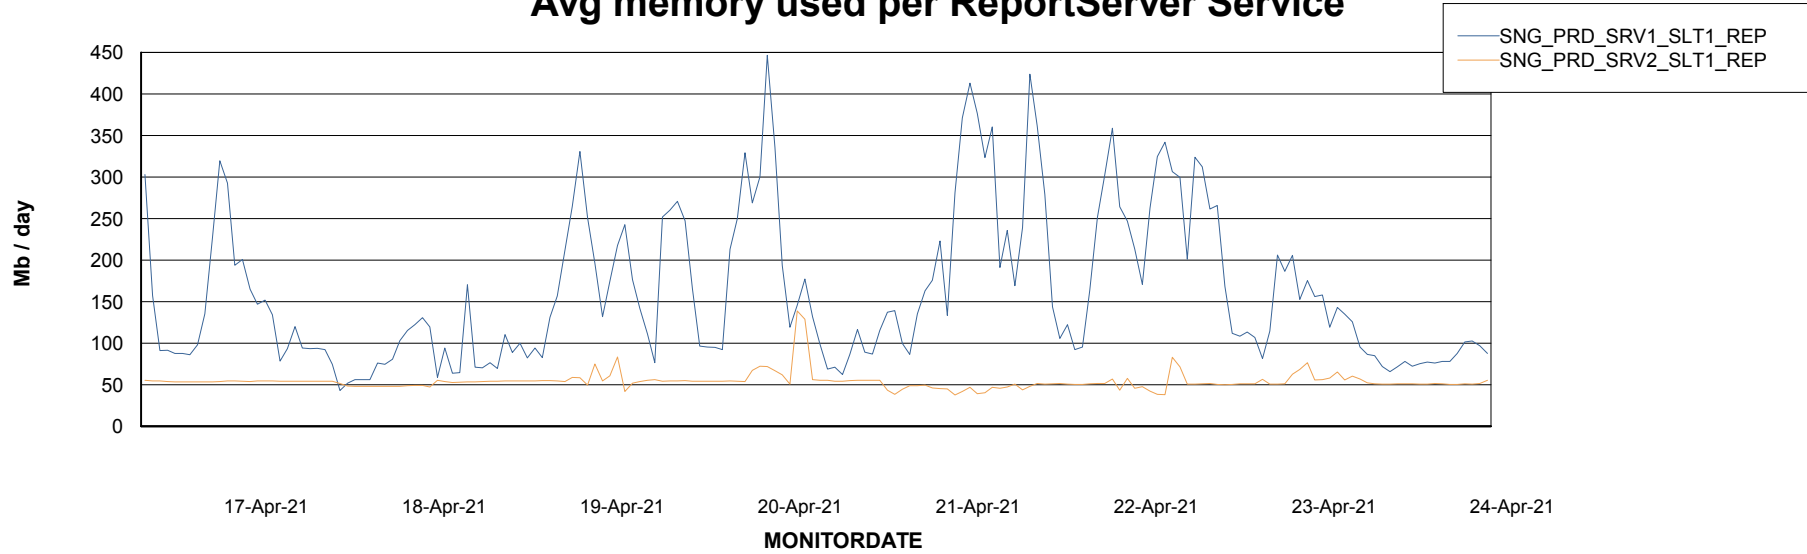

ABSSolute Application ReportServer Services

Avg memory used per ReportServer Service