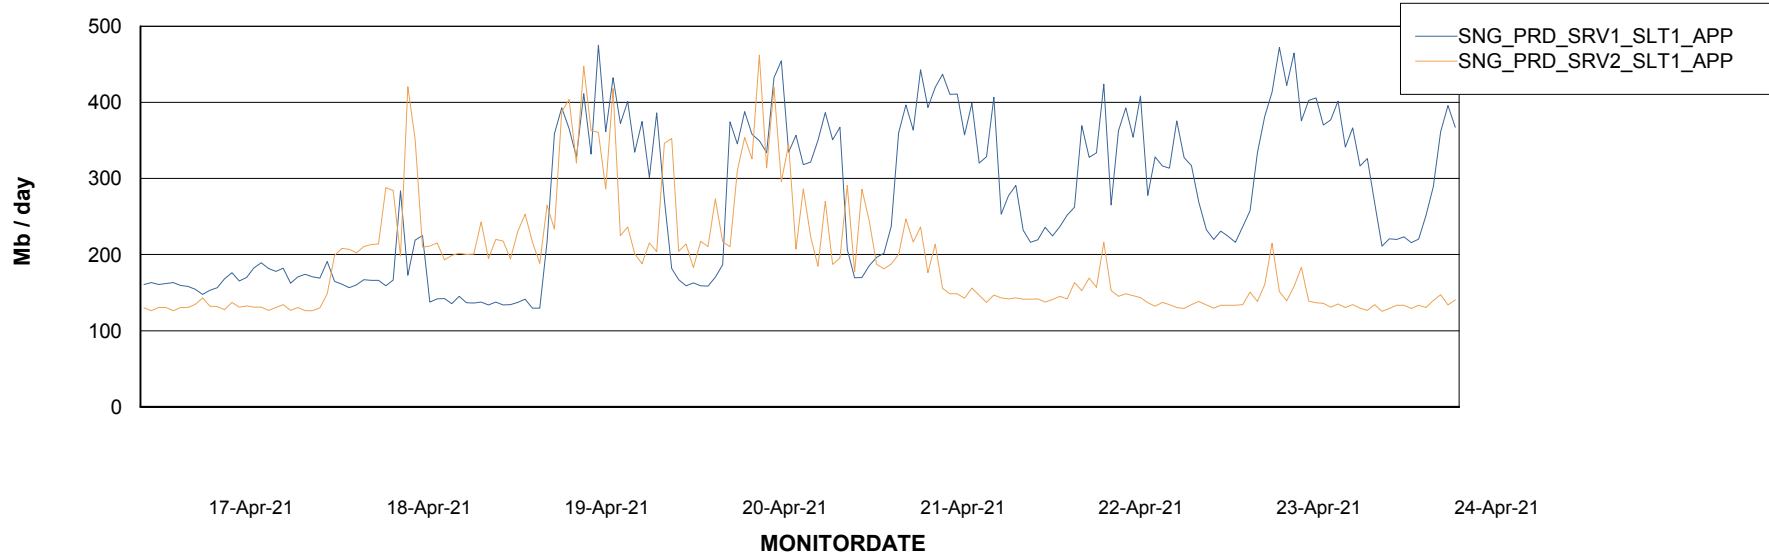

Database Tablespace SNGDB_Production

Date	Tablespace Name	Filesize (Gb)	Usedsize (Gb)	Percentage free
24-Apr-21	ABSDATA	40	27	33
	INDX	80	69	14
23-Apr-21	ABSDATA	40	27	33
	INDX	80	69	14
22-Apr-21	ABSDATA	40	27	33
	INDX	80	69	14
21-Apr-21	ABSDATA	40	27	33
	INDX	80	68	15
20-Apr-21	ABSDATA	40	27	33
	INDX	80	68	15
19-Apr-21	ABSDATA	40	27	33
	INDX	80	68	15
18-Apr-21	ABSDATA	40	27	33
	INDX	80	68	15

Weekly SLA Customer Report

Customer SNG_Production
Database ID 70

ABSSolute Application Server Services

Avg memory used per ABS Server Service

Avg users per day per ABS server

Weekly SLA Customer Report

Customer SNG_Production
Database ID 70