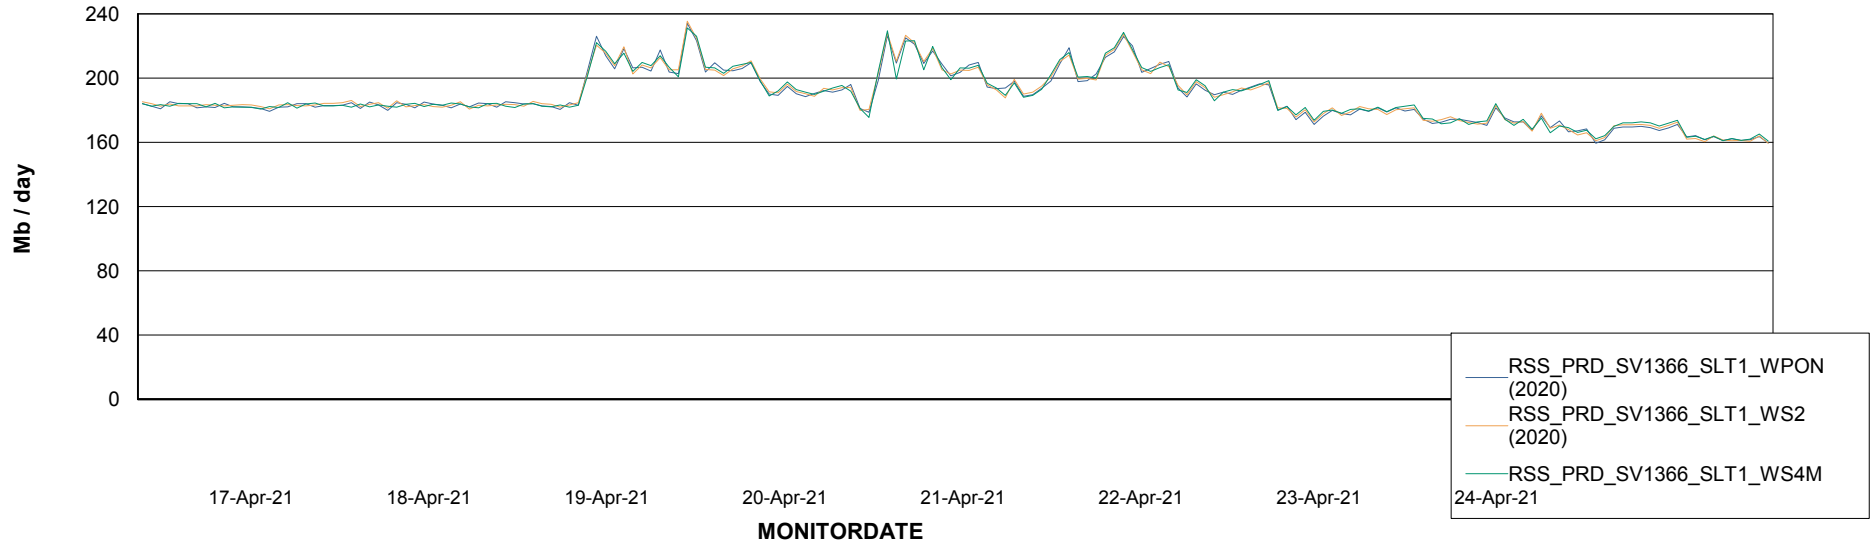

ABSSolute Web Component Services

Avg memory used per ABS Web component