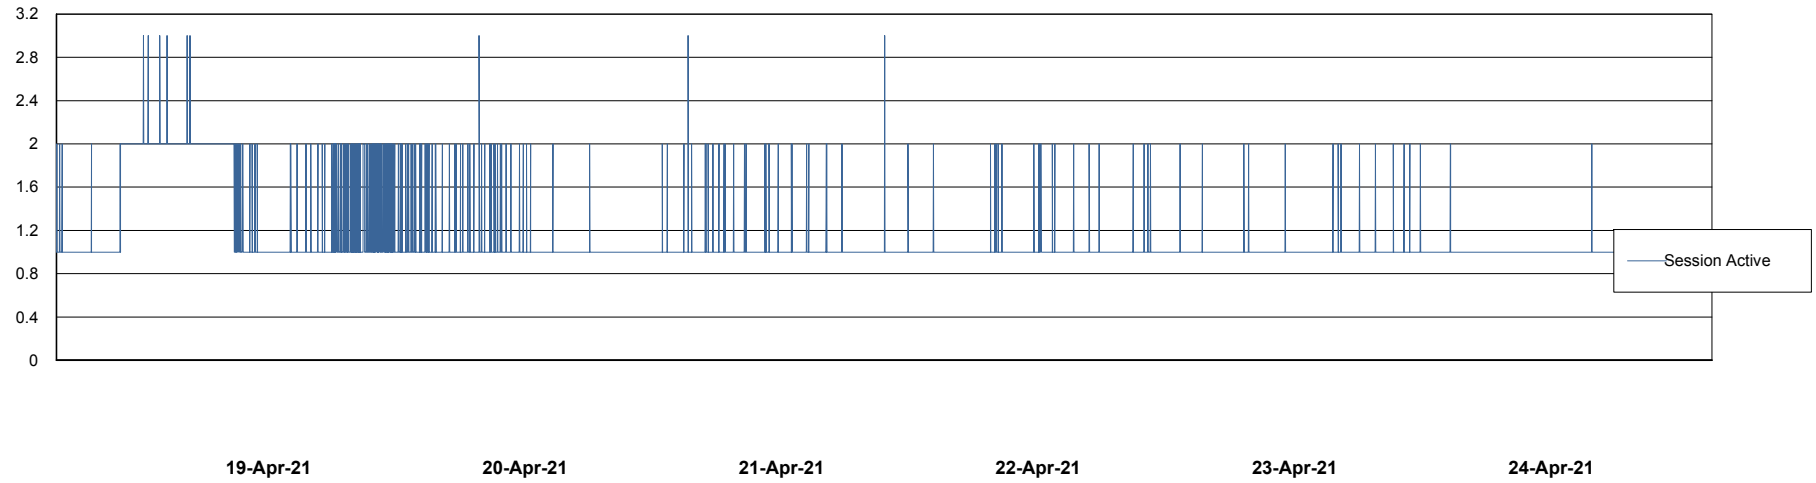

Database Performance RSS_DB_Primary (2020)