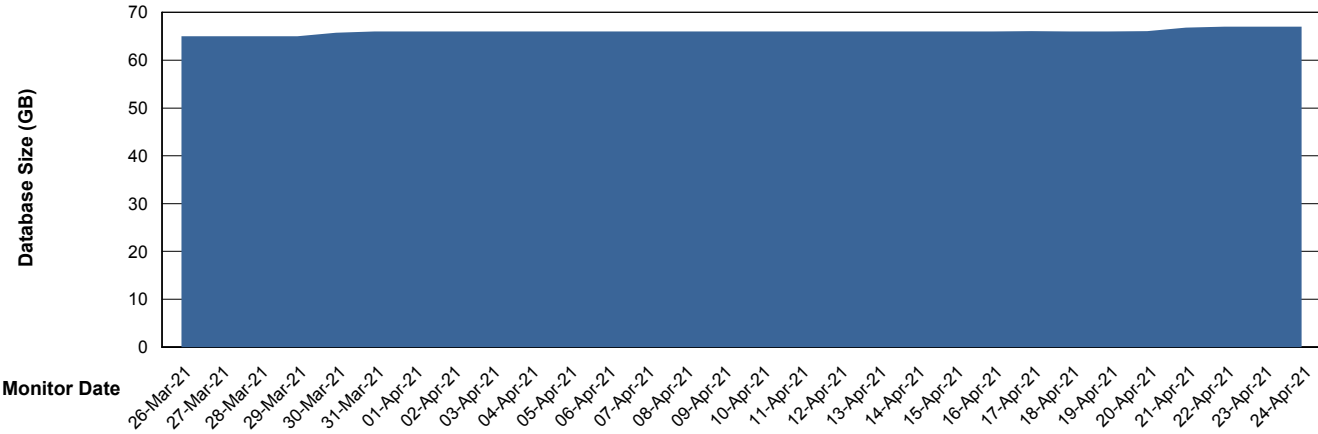

DATABASE SIZE RSS_DB_Primary (2020)

Database growth over last month

Database Tablespace RSS_DB_Primary (2020)

Date	Tablespace Name	Filesize (Gb)	Usedsize (Gb)	Percentage free
24-Apr-21	ABSDATA	42	32	24
	INDX	42	33	21
23-Apr-21	ABSDATA	42	32	24
	INDX	42	33	21
22-Apr-21	ABSDATA	42	32	24
	INDX	42	33	21
21-Apr-21	ABSDATA	42	32	24
	INDX	42	33	21
20-Apr-21	ABSDATA	42	32	24
	INDX	42	33	21
19-Apr-21	ABSDATA	42	32	24
	INDX	42	33	21
18-Apr-21	ABSDATA	42	32	24
	INDX	42	33	21