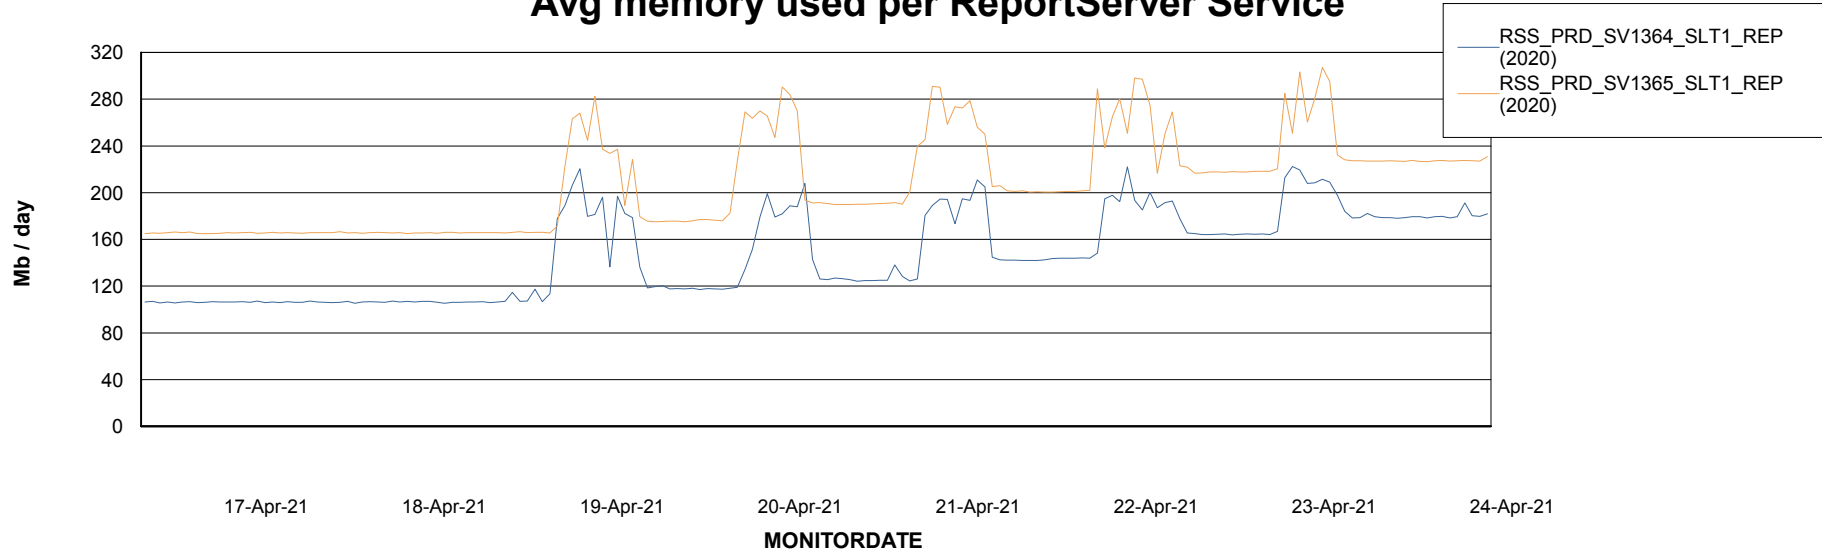

ABSSolute Application ReportServer Services

Avg memory used per ReportServer Service