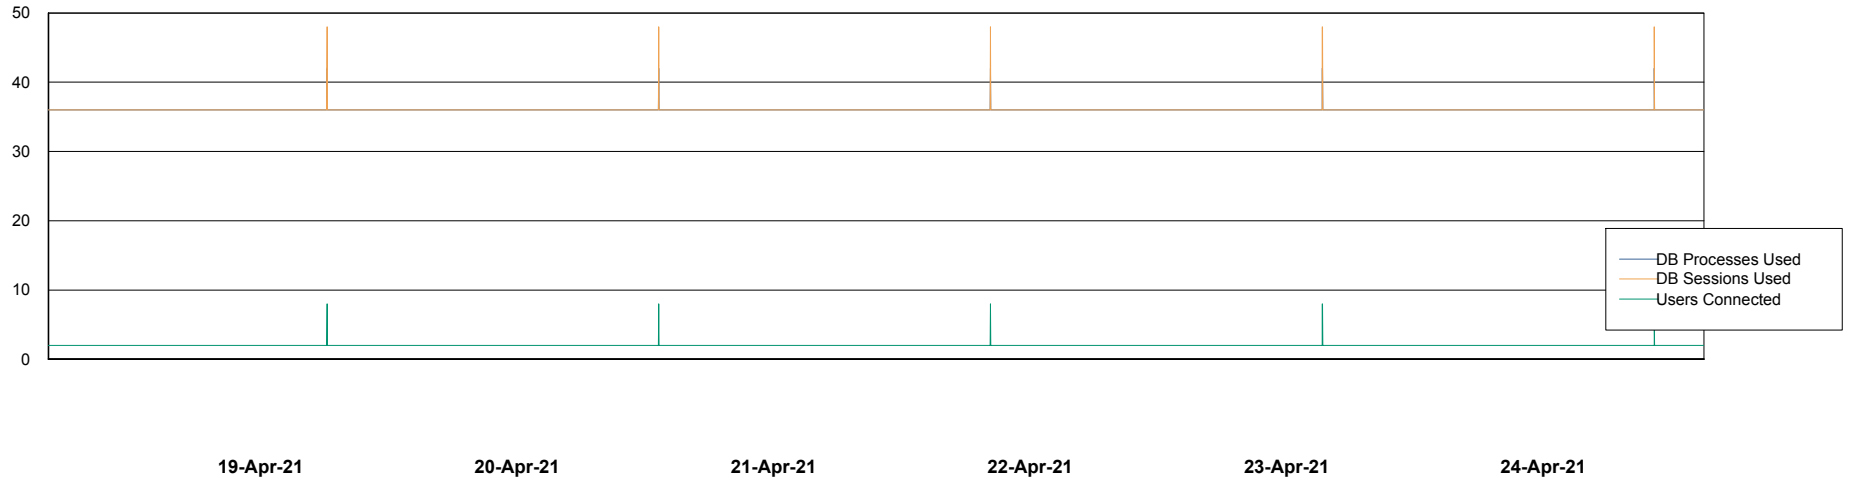

Database Performance RSS_DB_Standby (2020)