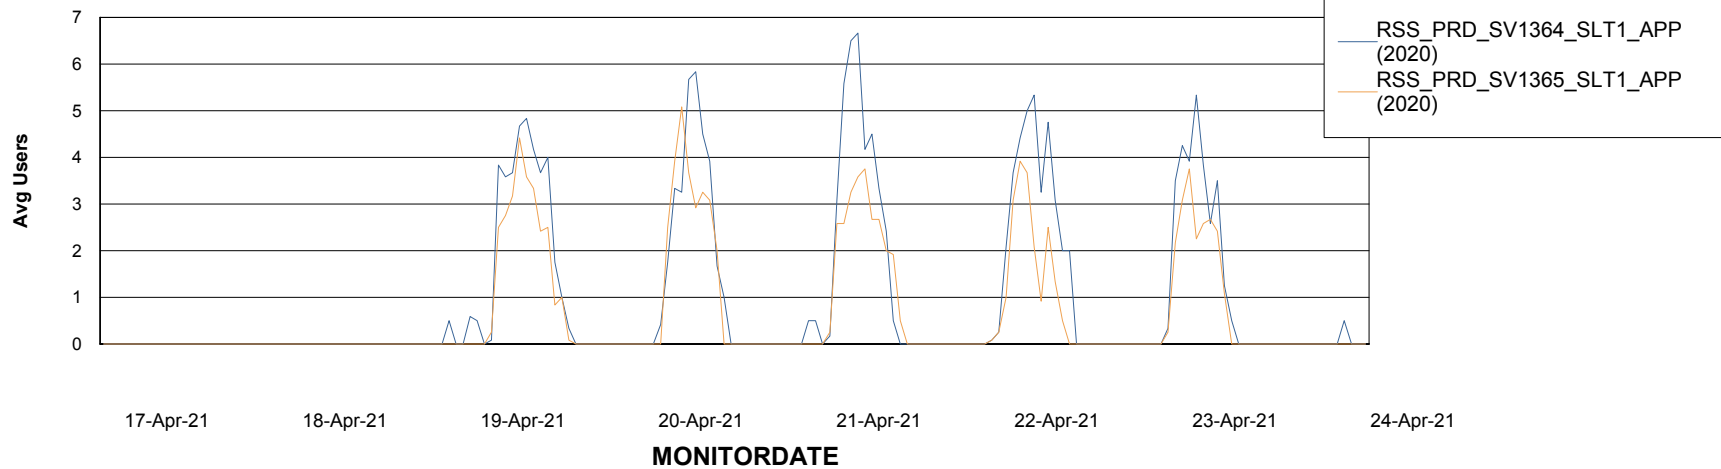

Avg users per day per ABS server