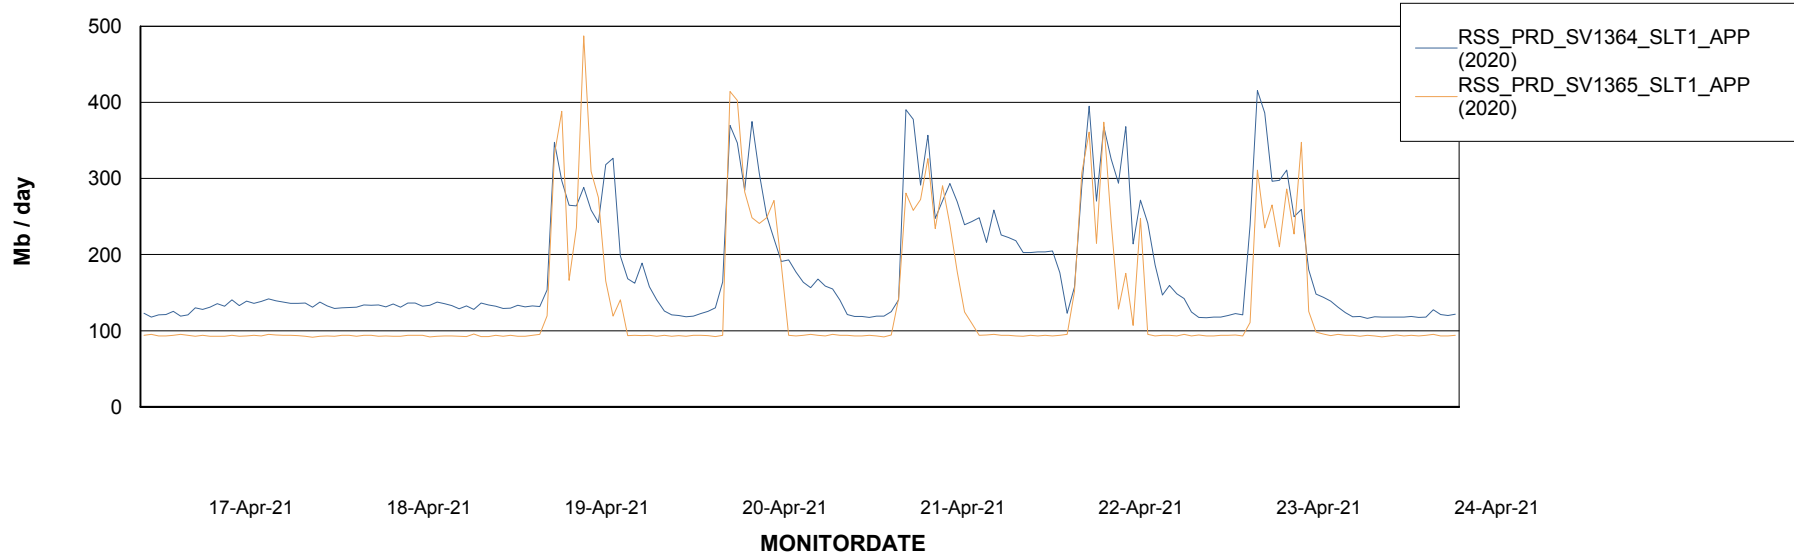

ABSSolute Application Server Services

Avg memory used per ABS Server Service