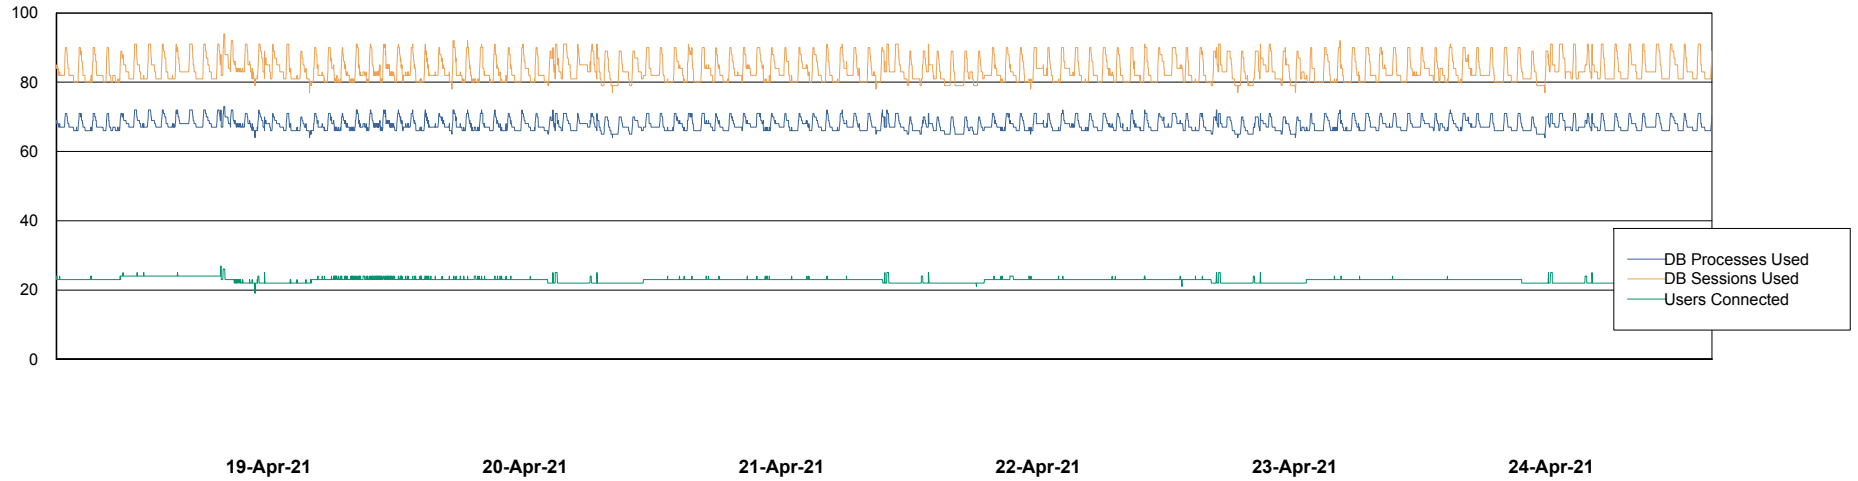

Database Performance RSS_DB_Primary (2020)