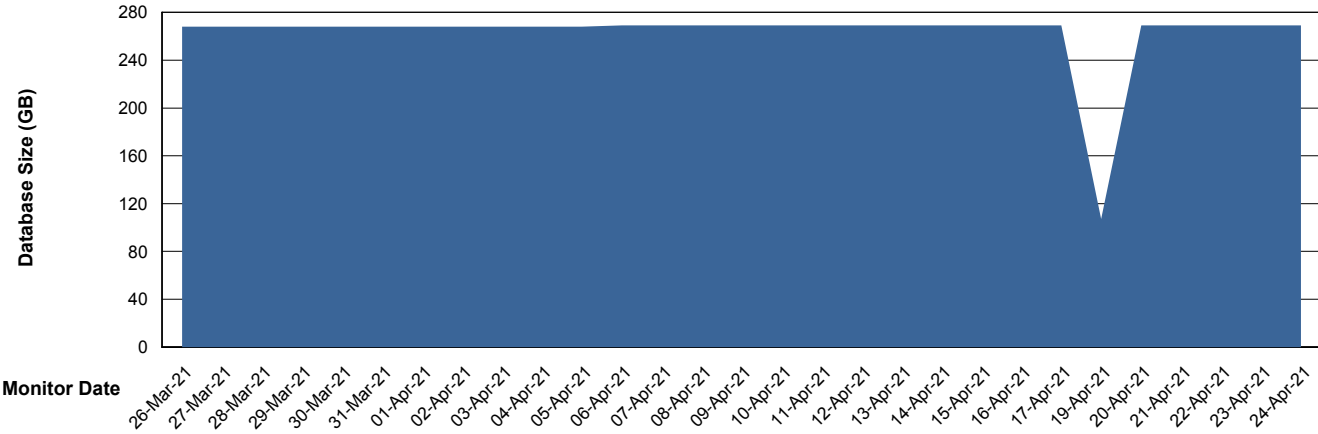

DATABASE SIZE PCODB_Production

Database growth over last month

Database Tablespace PCODB_Production

Date	Tablespace Name	Filesize (Gb)	Usedsize (Gb)	Percentage free
24-Apr-21	ABSDATA	238	107	55
	INDX	329	161	51
23-Apr-21	ABSDATA	238	107	55
	INDX	329	161	51
22-Apr-21	ABSDATA	238	107	55
	INDX	329	161	51
21-Apr-21	ABSDATA	238	107	55
	INDX	329	161	51
20-Apr-21	ABSDATA	238	106	55
	INDX	329	161	51
19-Apr-21	ABSDATA	238	106	55