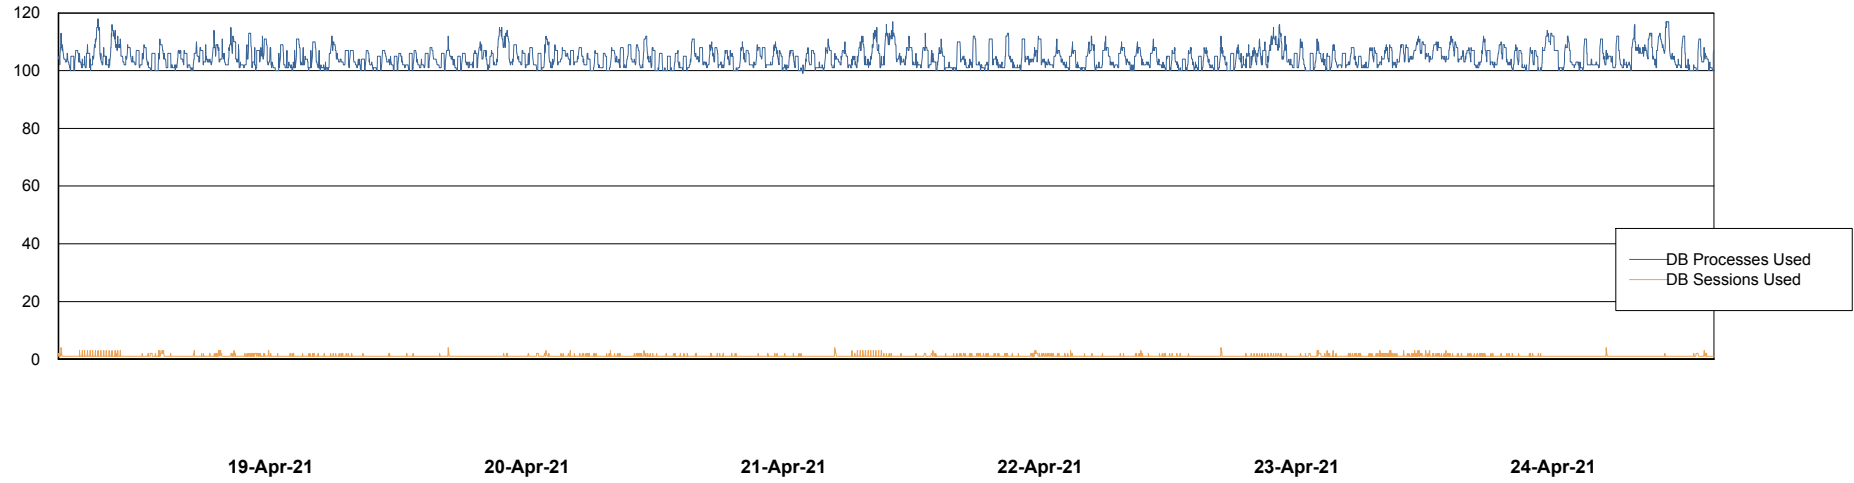

Database Performance PCODB_Production