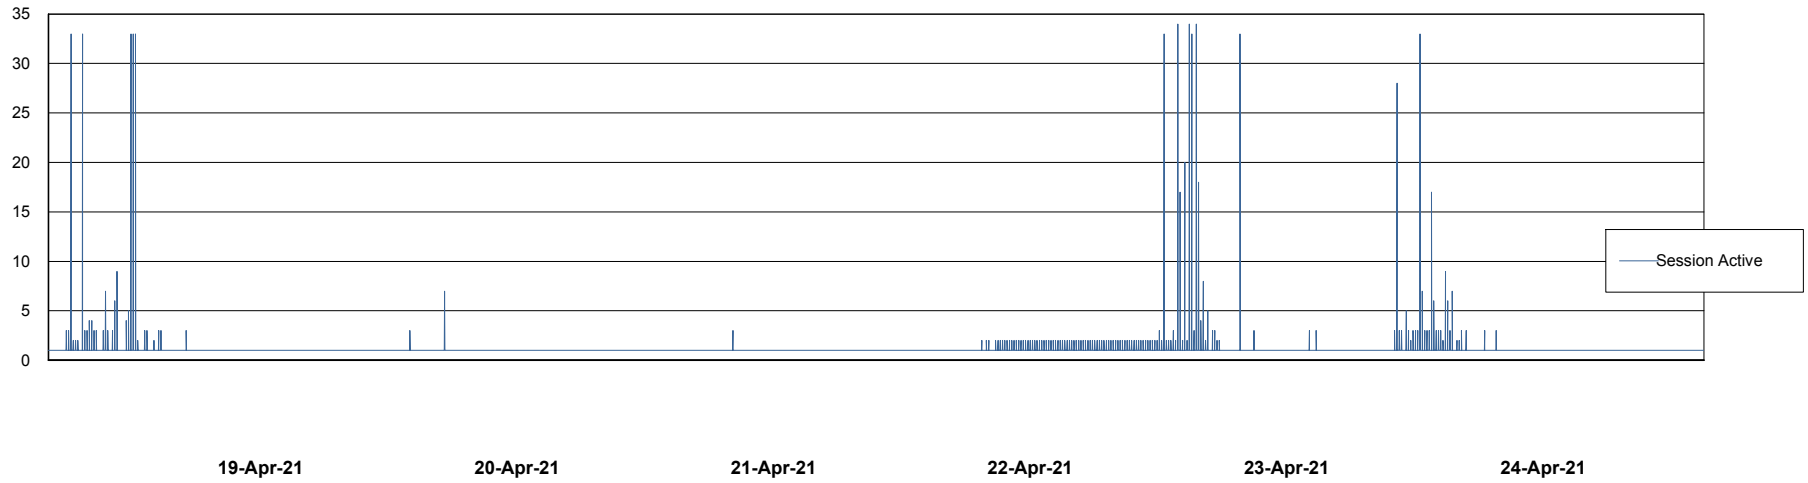

Database Performance NIXDB_Standby