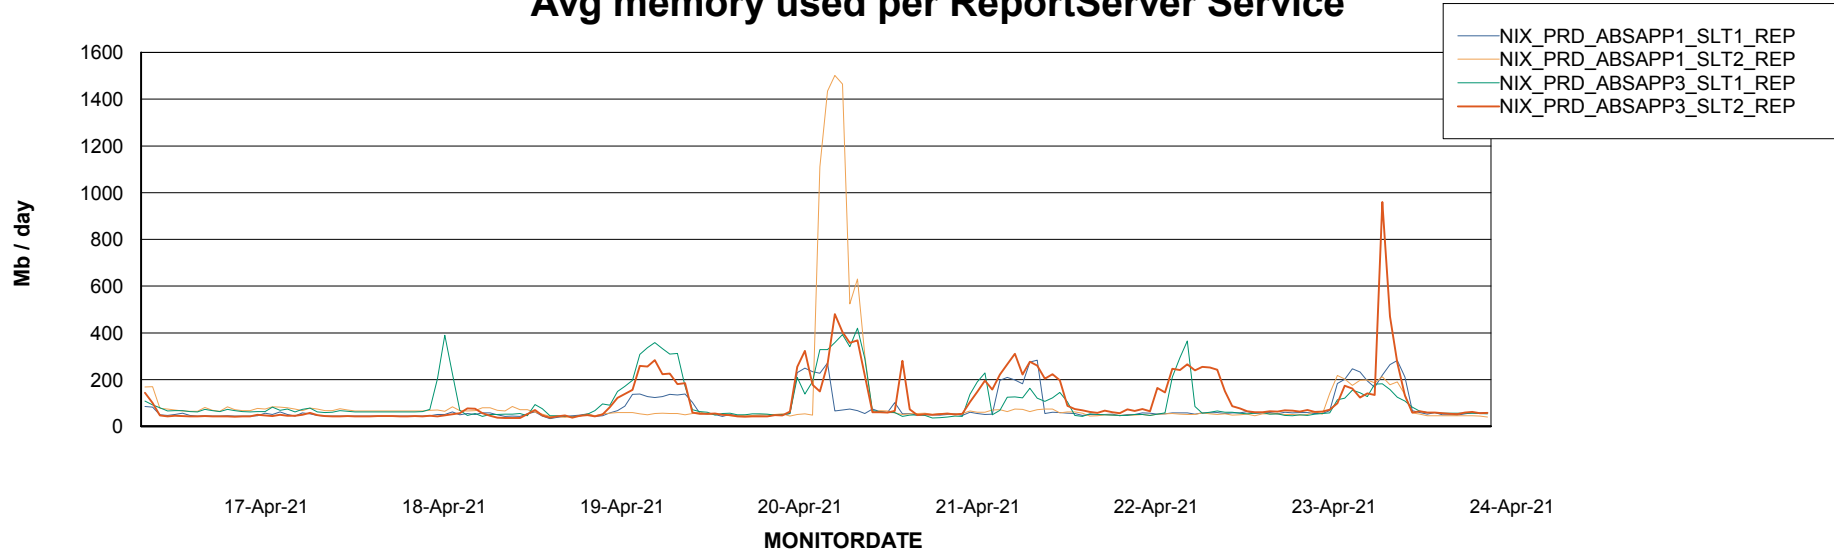

Avg users per day per ABS server

Weekly SLA Customer Report

Customer NIX_Production
Database ID 51

ABSSolute Application ReportServer Services

Avg memory used per ReportServer Service

Weekly SLA Customer Report