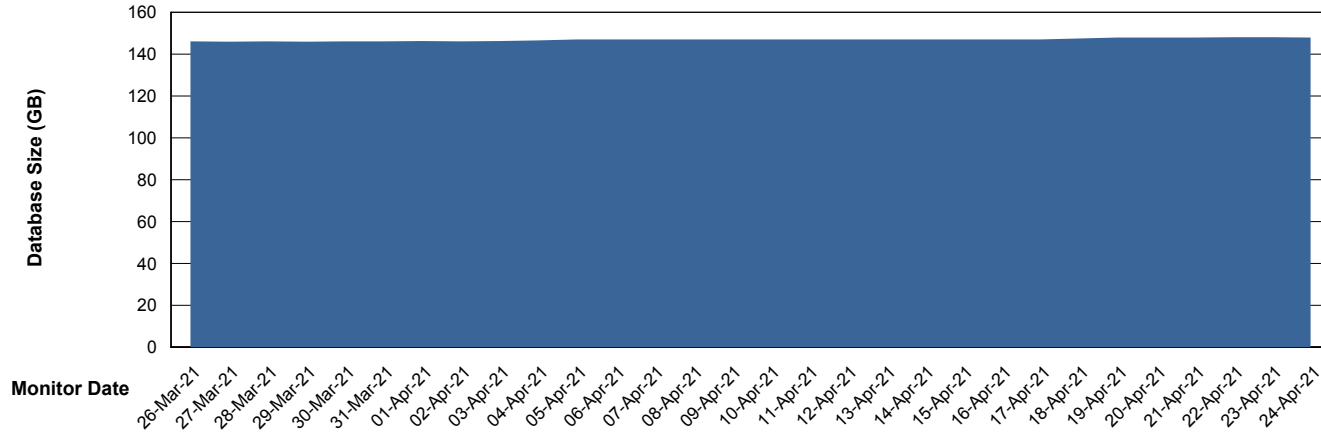

Weekly SLA Customer Report

Customer NIX_Production
Database ID 51

Database Performance NIXDB_BI

Weekly SLA Customer Report

Customer NIX_Production
Database ID 51

Database Performance NIXDB_Production

Weekly SLA Customer Report

Customer NIX_Production
Database ID 51

Database Performance NIXDB_Standby

Weekly SLA Customer Report

Customer NIX_Production
Database ID 51

DATABASE SIZE NIXDB_BI

Database growth over last month

DATABASE SIZE NIXDB_Production

Database growth over last month

Weekly SLA Customer Report

Customer NIX_Production
 Database ID 51

Database Tablespace NIXDB_BI

Date	Tablespace Name	Filesize (Gb)	Usedsize (Gb)	Percentage free
24-Apr-21	ABSDATA	84	62	26
	INDX	104	83	20
23-Apr-21	ABSDATA	84	62	26
	INDX	104	83	20
22-Apr-21	ABSDATA	84	62	26
	INDX	104	83	20
21-Apr-21	ABSDATA	84	62	26
	INDX	104	83	20
20-Apr-21	ABSDATA	84	62	26
	INDX	104	83	20
19-Apr-21	ABSDATA	84	62	26
	INDX	104	83	20
18-Apr-21	ABSDATA	84	62	26
	INDX	104	83	20