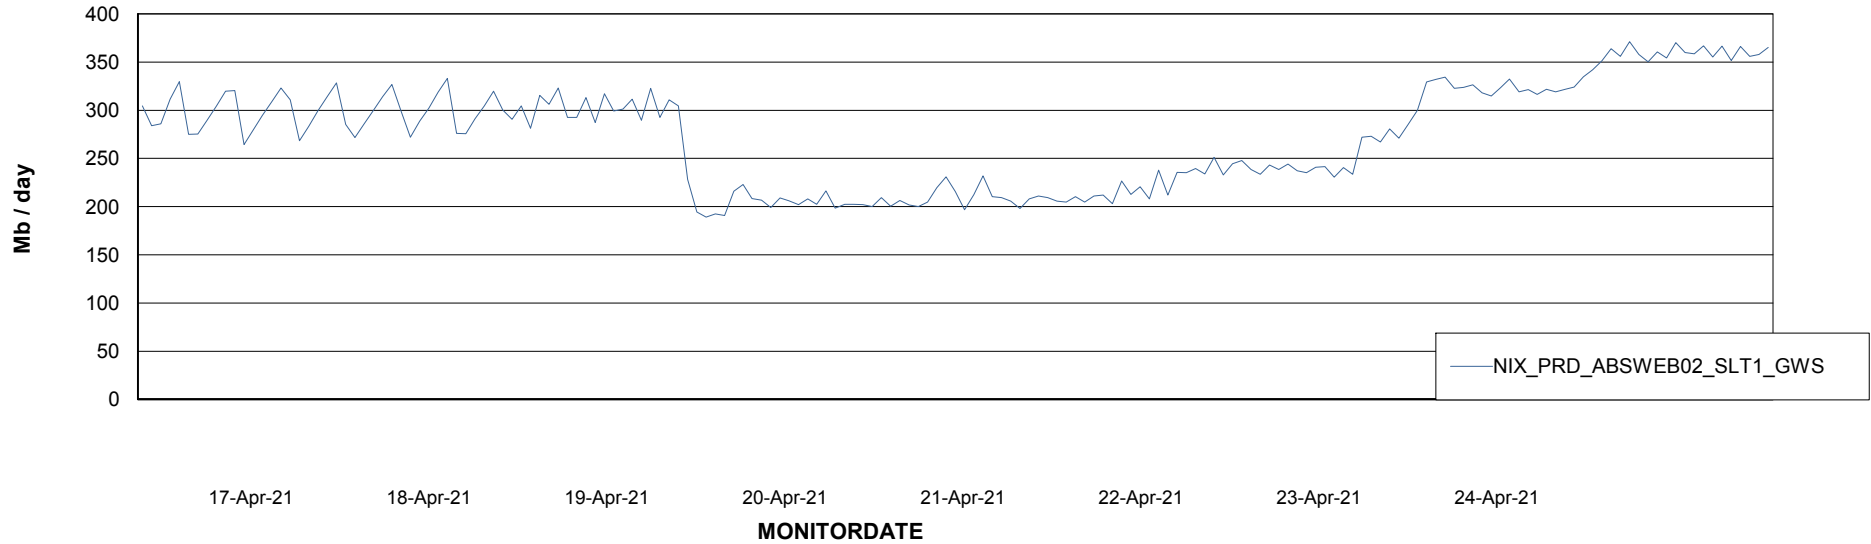

ABSSolute Web Component Services

Avg memory used per ABS Web component