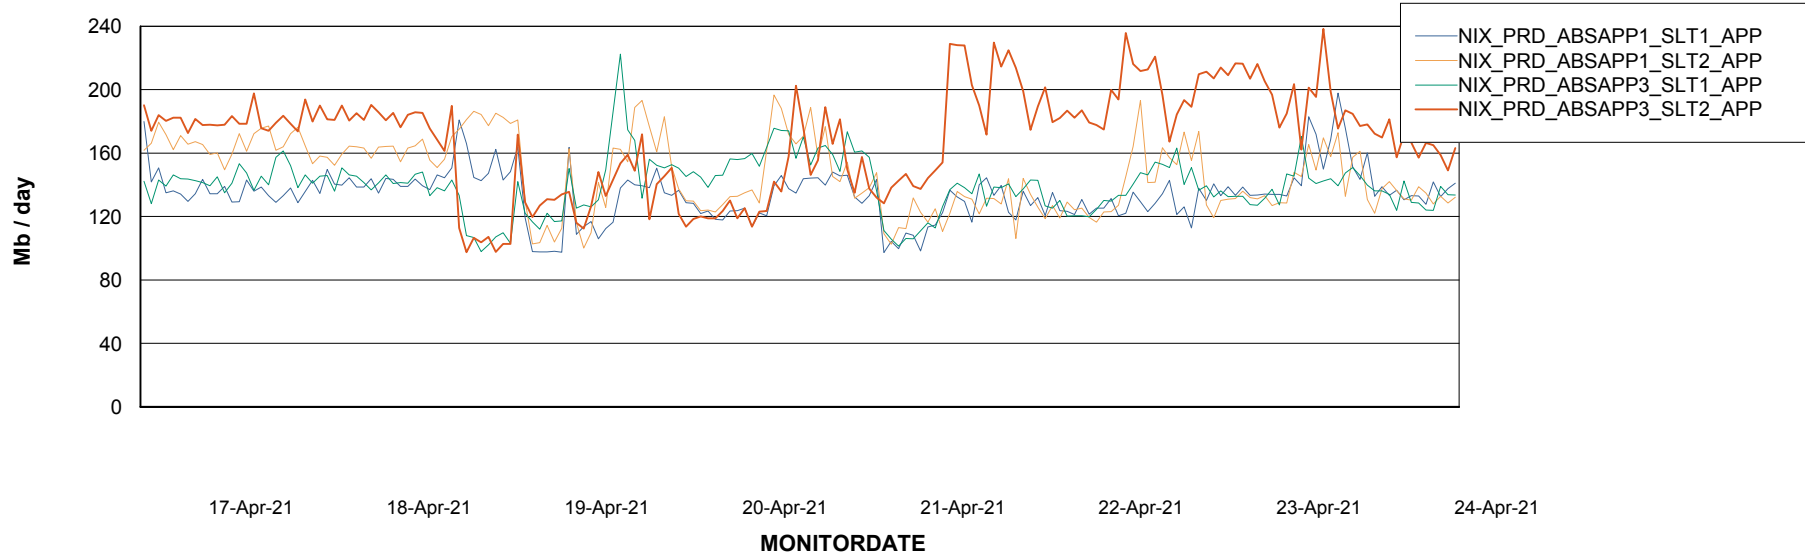

Standby Database Health NIX_Production

Recovery lag for last 7 days

Weekly SLA Customer Report

Customer NIX_Production
Database ID 51

ABSSolute Application Server Services

Avg memory used per ABS Server Service