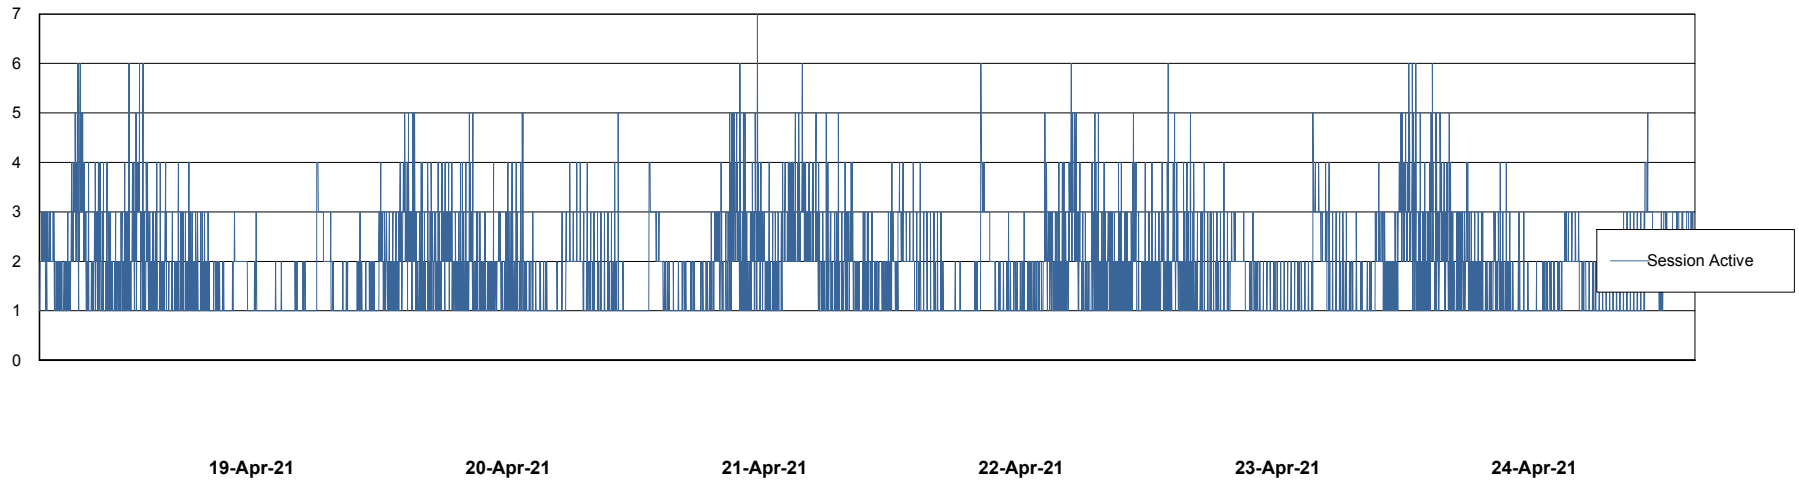

Weekly SLA Customer Report

Customer NIX_Production
Database ID 51

Database Performance NIXDB_BI

Weekly SLA Customer Report

Customer NIX_Production
Database ID 51

Database Performance NIXDB_Production

Weekly SLA Customer Report