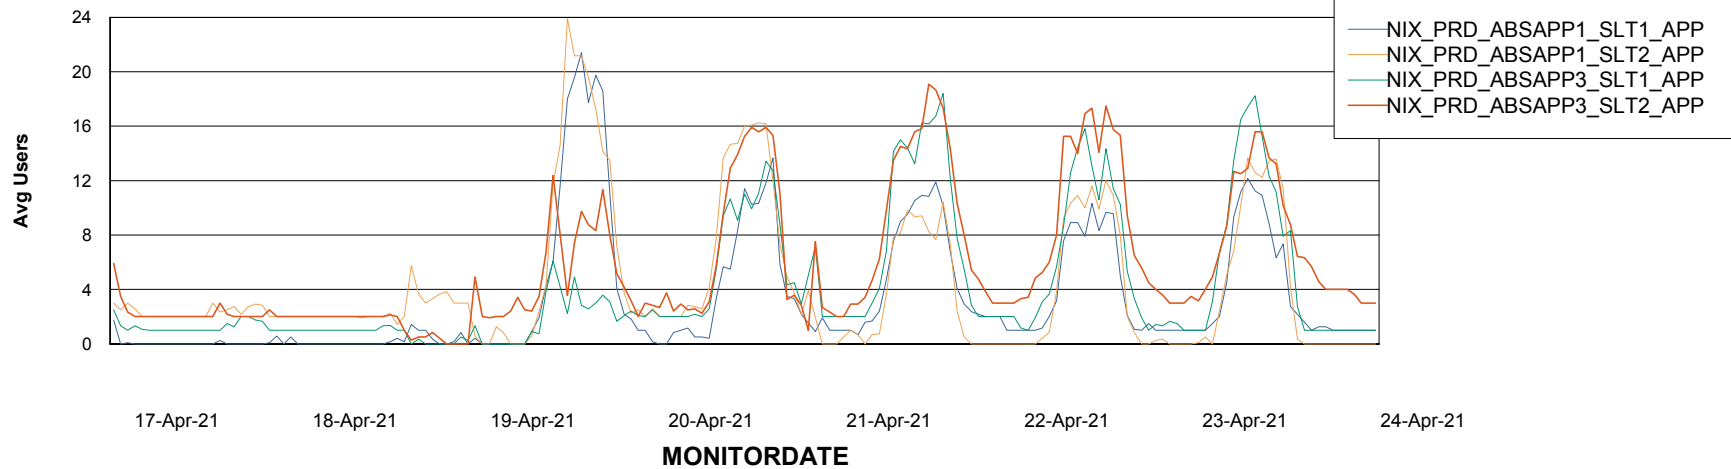

Standby Database Health NIX_Production

Recovery lag for last 7 days

Weekly SLA Customer Report

Customer NIX_Production
Database ID 51

ABSSolute Application Server Services

Avg memory used per ABS Server Service

Avg users per day per ABS server

Weekly SLA Customer Report

Customer NIX_Production
Database ID 51

ABSSolute Application ReportServer Services

Avg memory used per ReportServer Service

Weekly SLA Customer Report