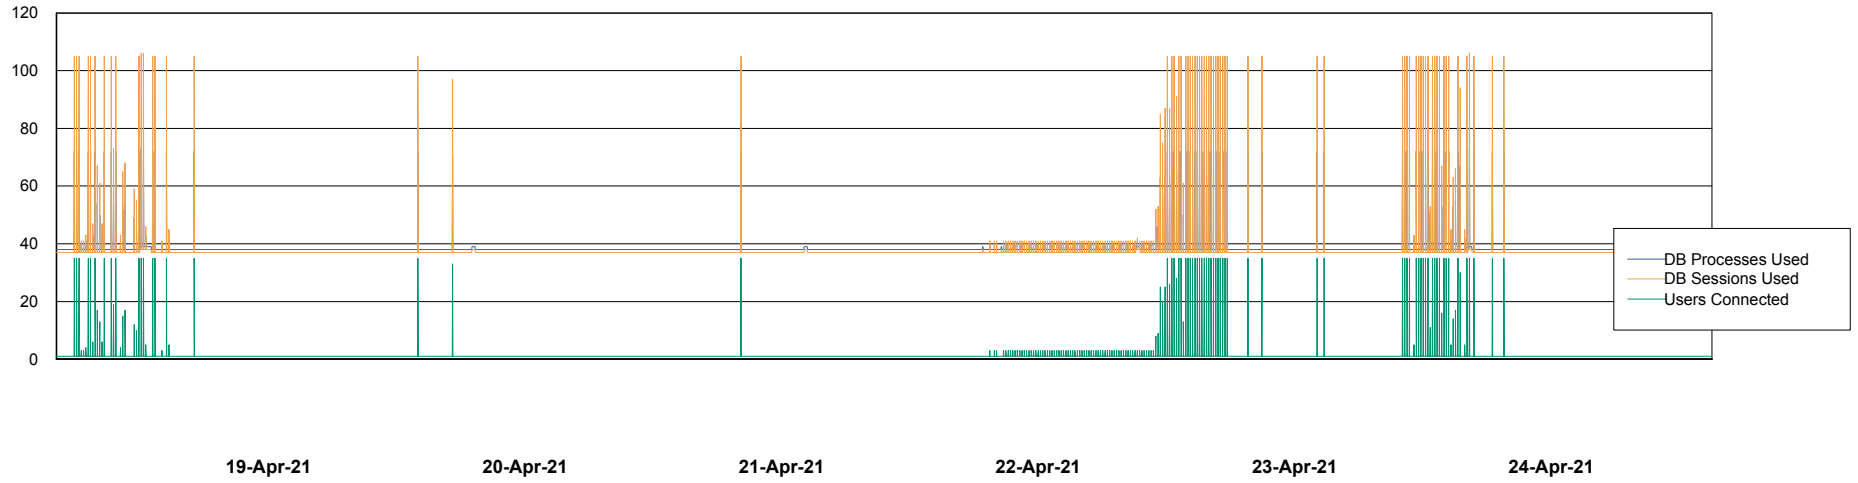

Database Performance NIXDB_Standby