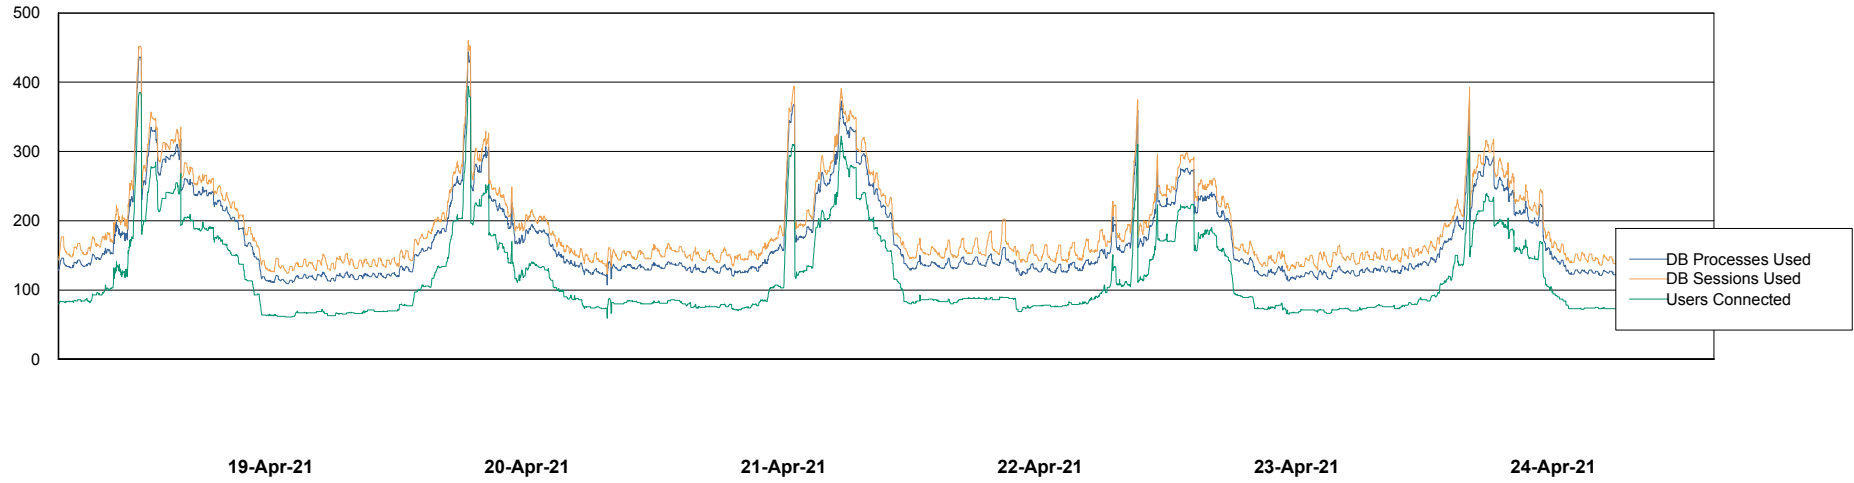

Weekly SLA Customer Report

Customer NIX_Production
Database ID 51

Database Performance NIXDB_BI

Weekly SLA Customer Report

Customer NIX_Production
Database ID 51

Database Performance NIXDB_Production

Weekly SLA Customer Report