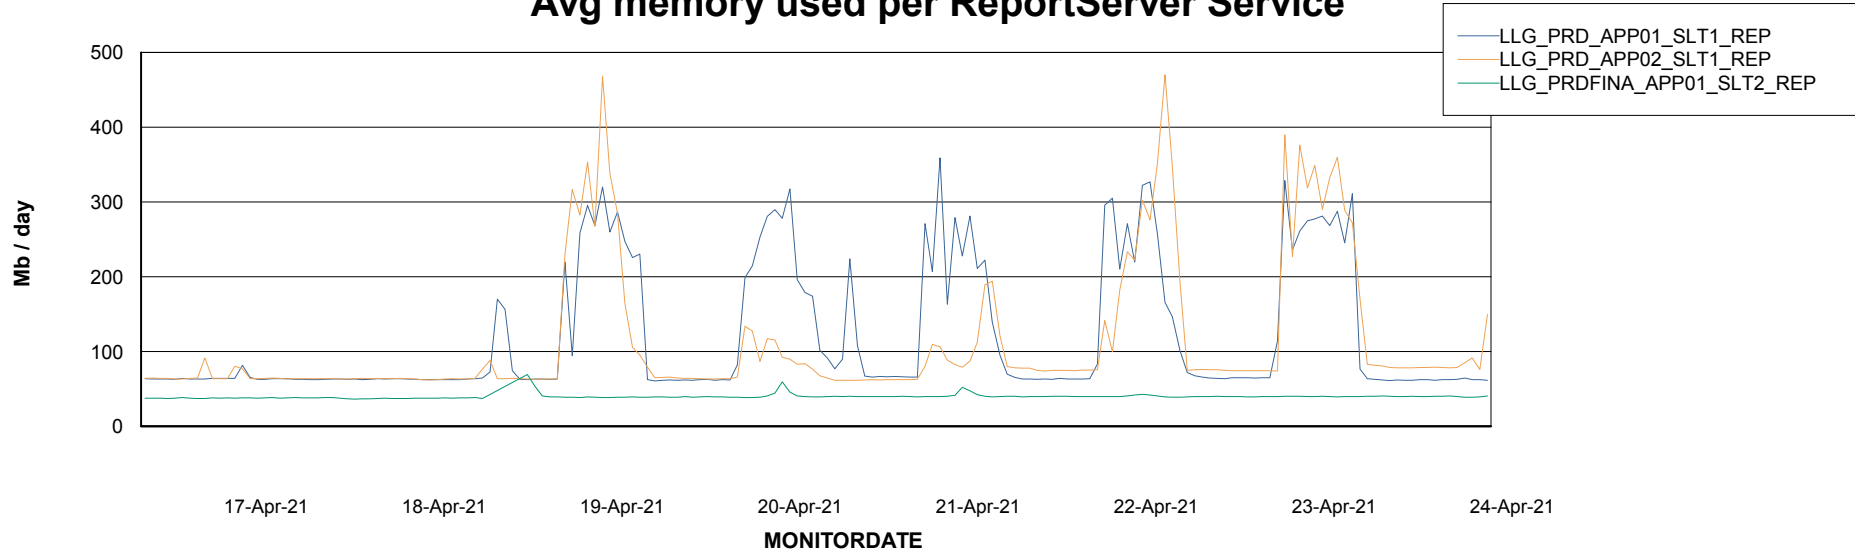

ABSolute Application Server Services

Avg memory used per ReportServer Service