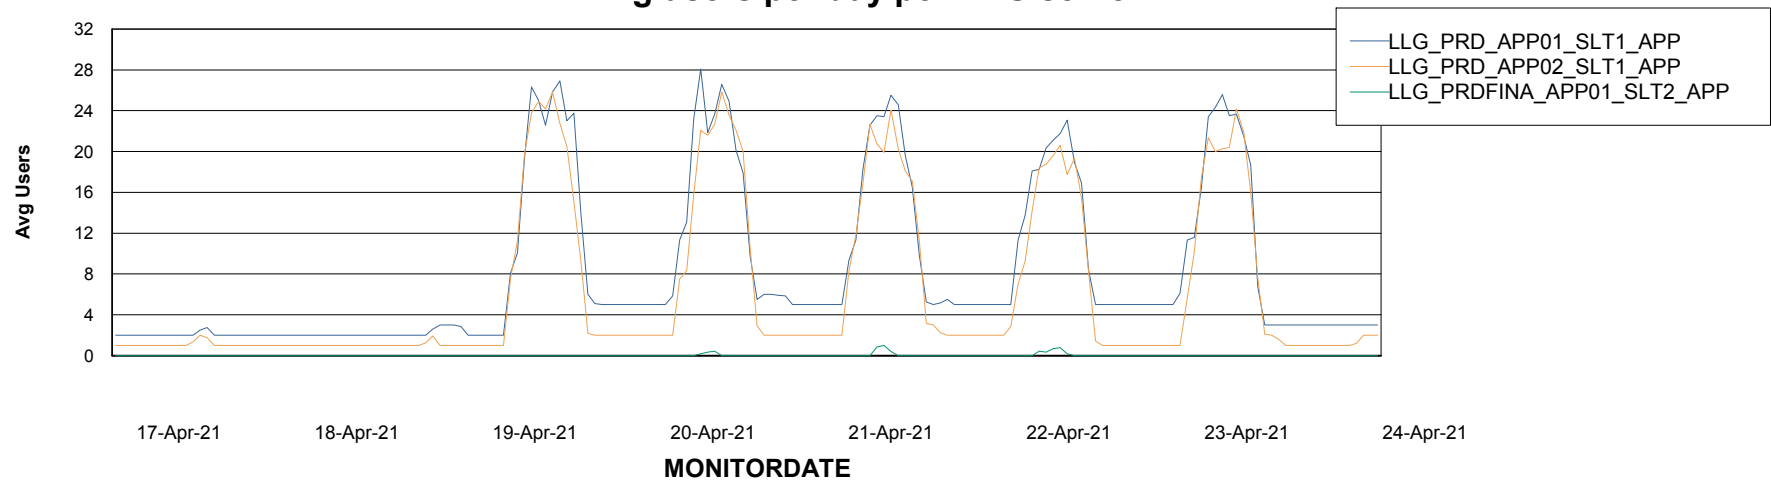

Avg users per day per ABS server