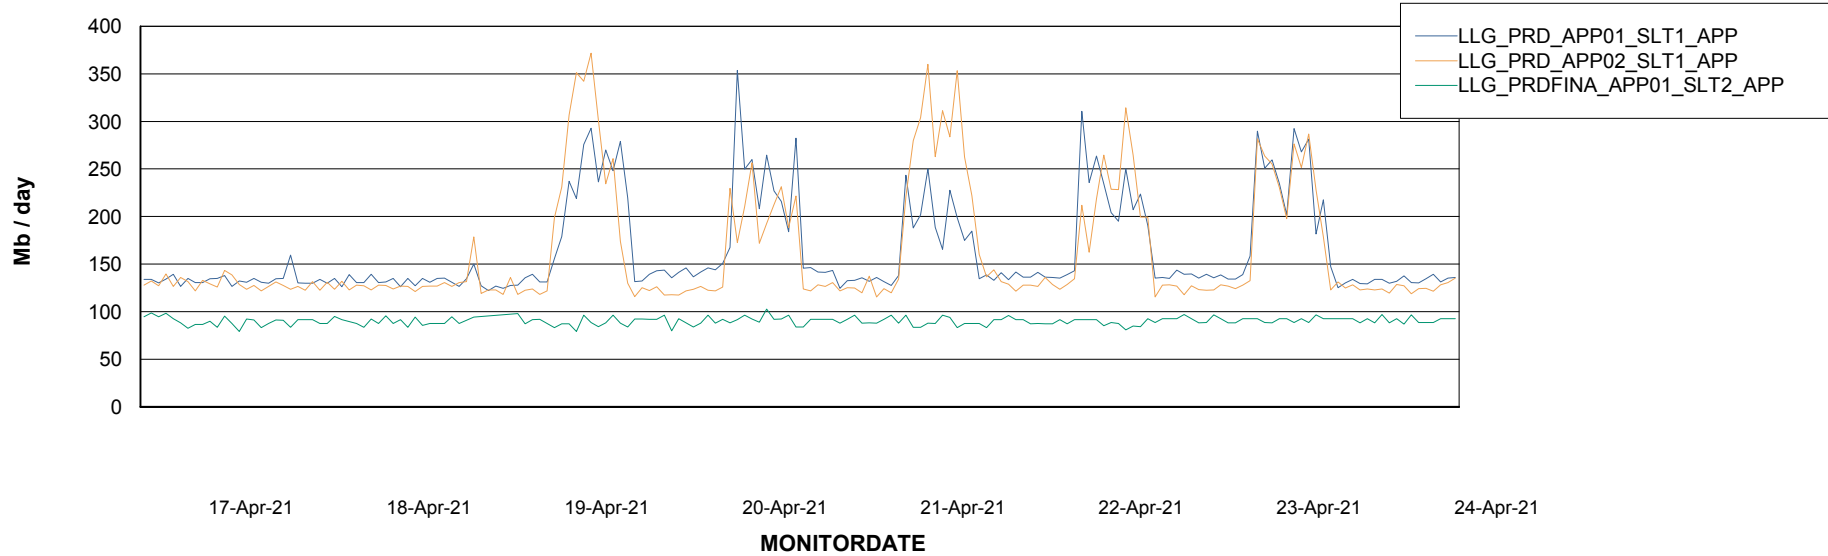

ABSSolute Application Server Services

Avg memory used per ABS Server Service