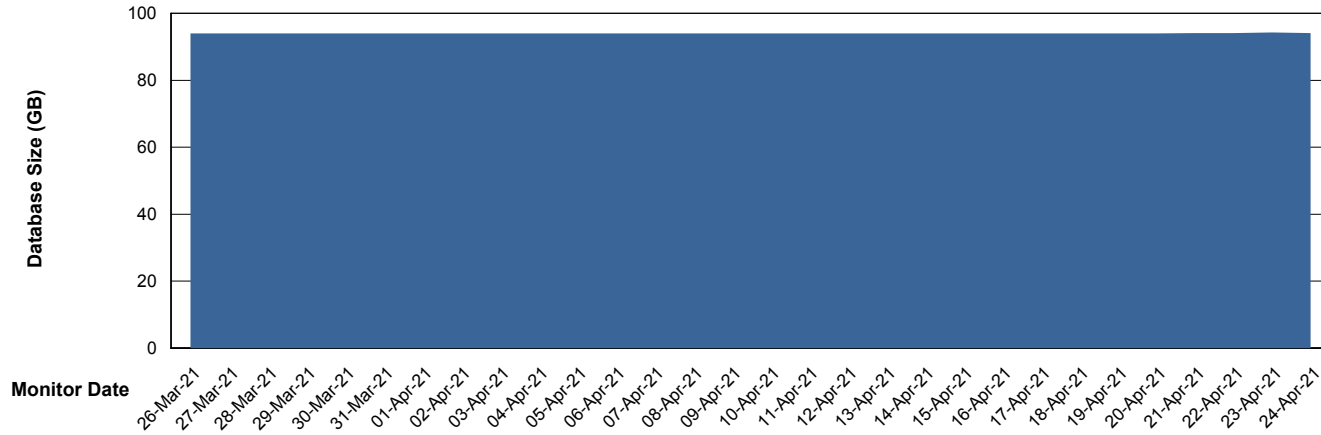

Weekly SLA Customer Report

Customer LLG_Production
Database ID 53

Database Performance LLGDB_Production

Weekly SLA Customer Report

Customer LLG_Production
Database ID 53

Database Performance LLGDB_Standby

Weekly SLA Customer Report

Customer LLG_Production
Database ID 53

DATABASE SIZE LLGDB_BI02

Database growth over last month

DATABASE SIZE LLGDB_Production

Database growth over last month

Weekly SLA Customer Report

Customer LLG_Production
 Database ID 53