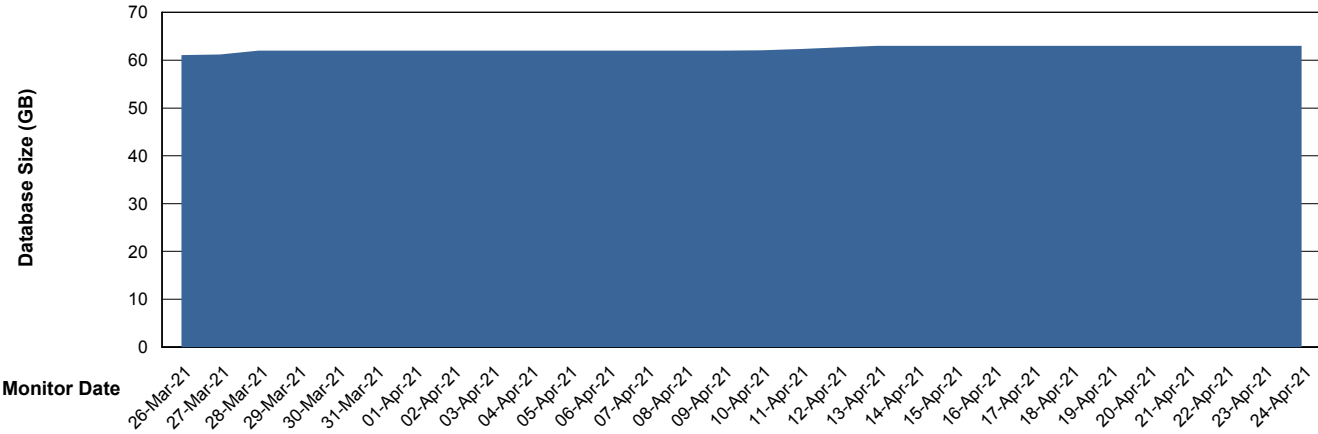

Weekly SLA Customer Report

Customer KLA_Production
Database ID 65

Database Performance KLADB_Production

Weekly SLA Customer Report

Customer KLA_Production
Database ID 65

Database Performance KLADB_Standby

Weekly SLA Customer Report

Customer KLA_Production
 Database ID 65

DATABASE SIZE KLADB_Production

Database growth over last month

Database Tablespace KLADB_Production

Date	Tablespace Name	Filesize (Gb)	Usedsize (Gb)	Percentage free
24-Apr-21	ABSDATA	40	31	23
	INDX	40	28	30
23-Apr-21	ABSDATA	40	31	23
	INDX	40	28	30
22-Apr-21	ABSDATA	40	31	23
	INDX	40	28	30
21-Apr-21	ABSDATA	40	31	23
	INDX	40	28	30
20-Apr-21	ABSDATA	40	31	23
	INDX	40	28	30
19-Apr-21	ABSDATA	40	31	23
	INDX	40	28	30
18-Apr-21	ABSDATA	40	31	23
	INDX	40	28	30