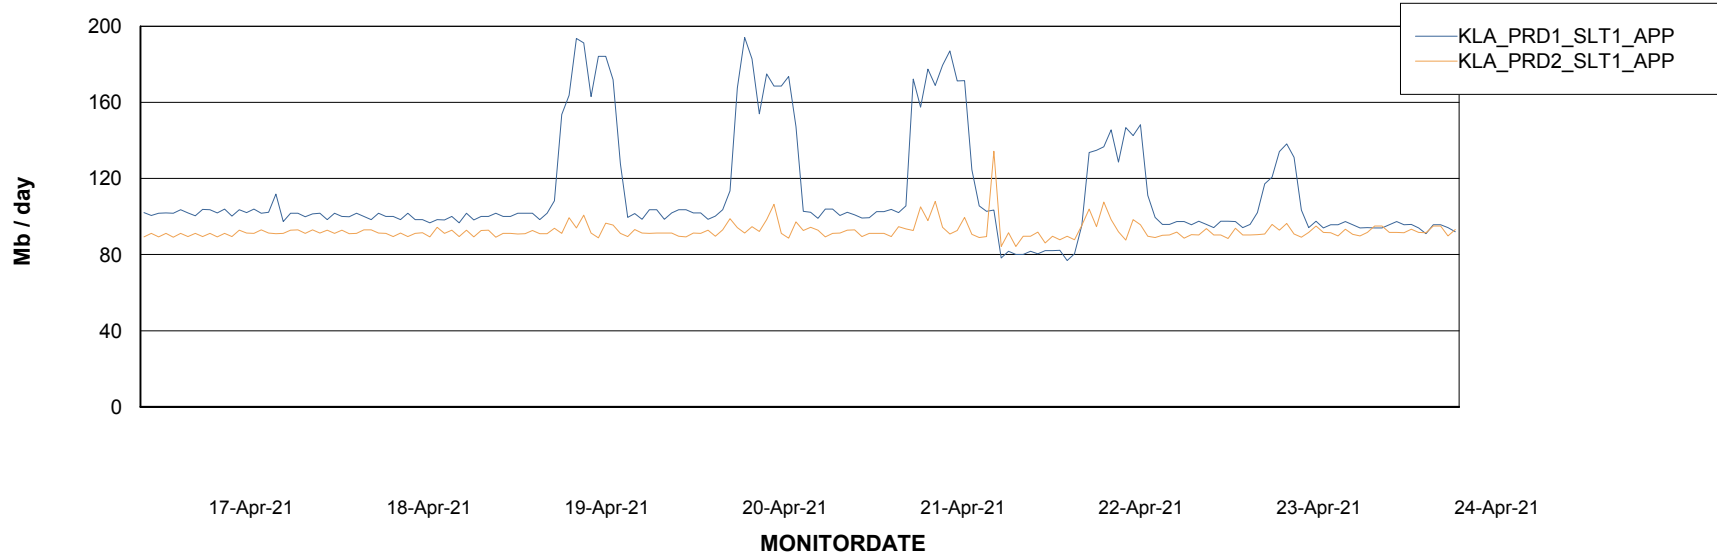

Customer KLA_Production
 Database ID 65

DATABASE SIZE KLADB_Production

Database growth over last month

Database Tablespace KLADB_Production

Date	Tablespace Name	Filesize (Gb)	Usedsize (Gb)	Percentage free
24-Apr-21	ABSDATA	40	31	23
	INDX	40	28	30
23-Apr-21	ABSDATA	40	31	23
	INDX	40	28	30
22-Apr-21	ABSDATA	40	31	23
	INDX	40	28	30
21-Apr-21	ABSDATA	40	31	23
	INDX	40	28	30
20-Apr-21	ABSDATA	40	31	23
	INDX	40	28	30
19-Apr-21	ABSDATA	40	31	23
	INDX	40	28	30
18-Apr-21	ABSDATA	40	31	23
	INDX	40	28	30

Weekly SLA Customer Report

Customer KLA_Production
Database ID 65

ABSSolute Application Server Services

Avg memory used per ABS Server Service

Avg users per day per ABS server

Weekly SLA Customer Report

Customer KLA_Production
Database ID 65