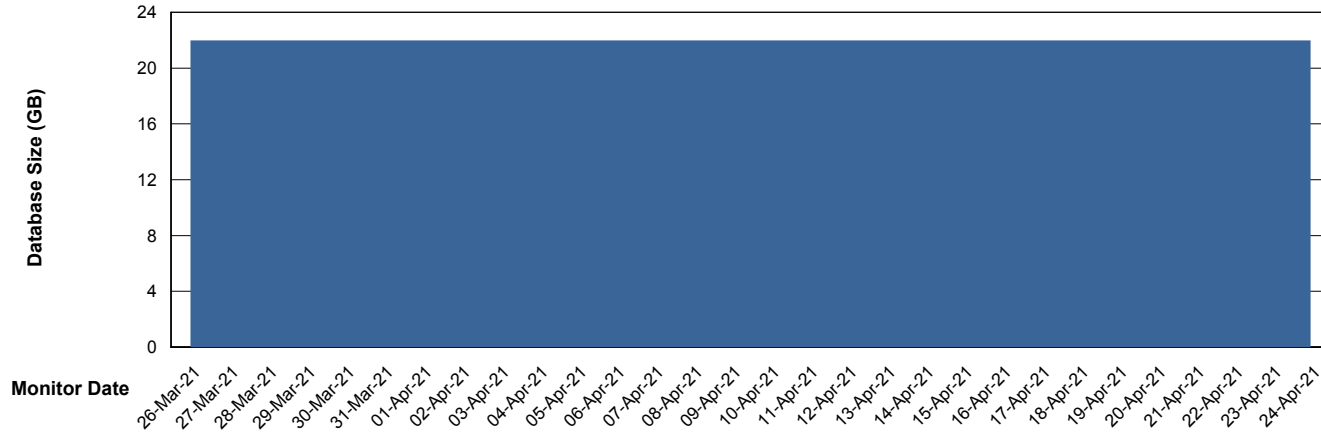

DATABASE SIZE JSG_PRD_PICARD_DB

Database growth over last month