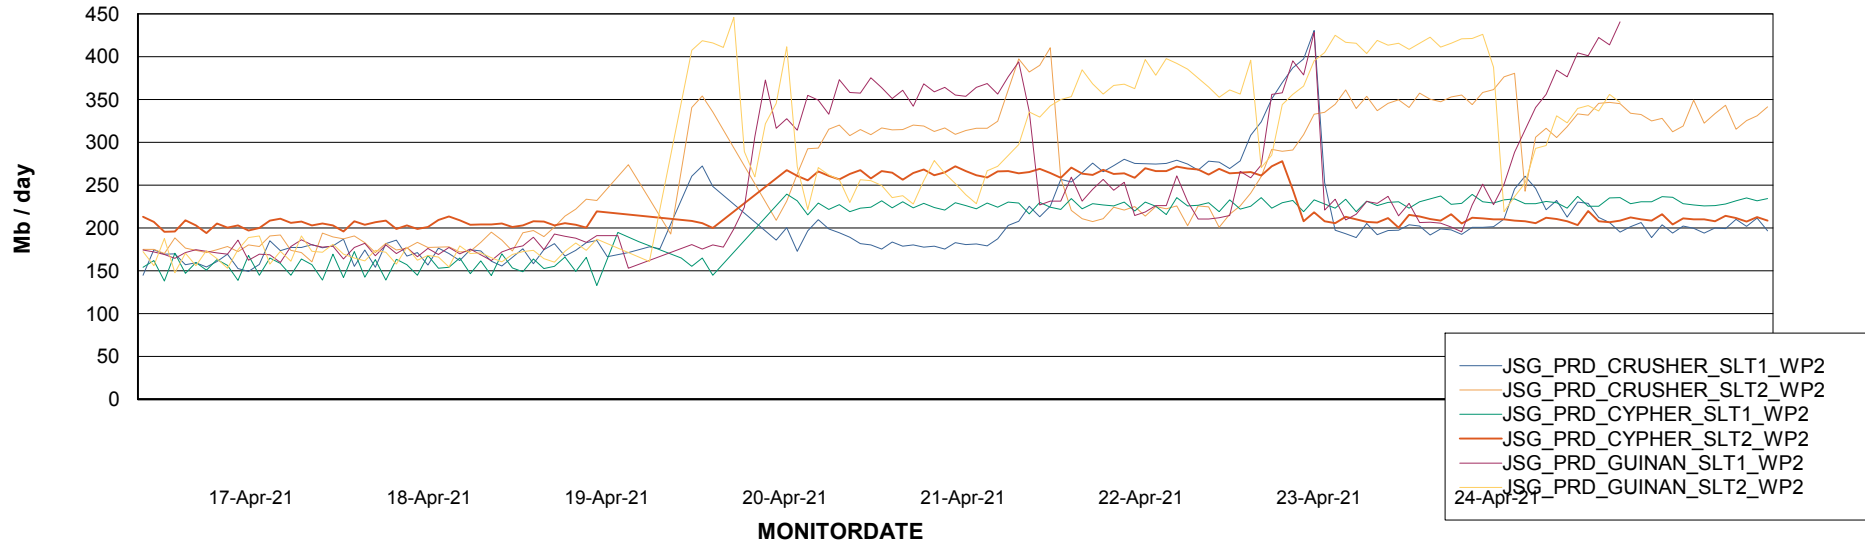

ABSSolute Web Component Services

Avg memory used per ABS Web component