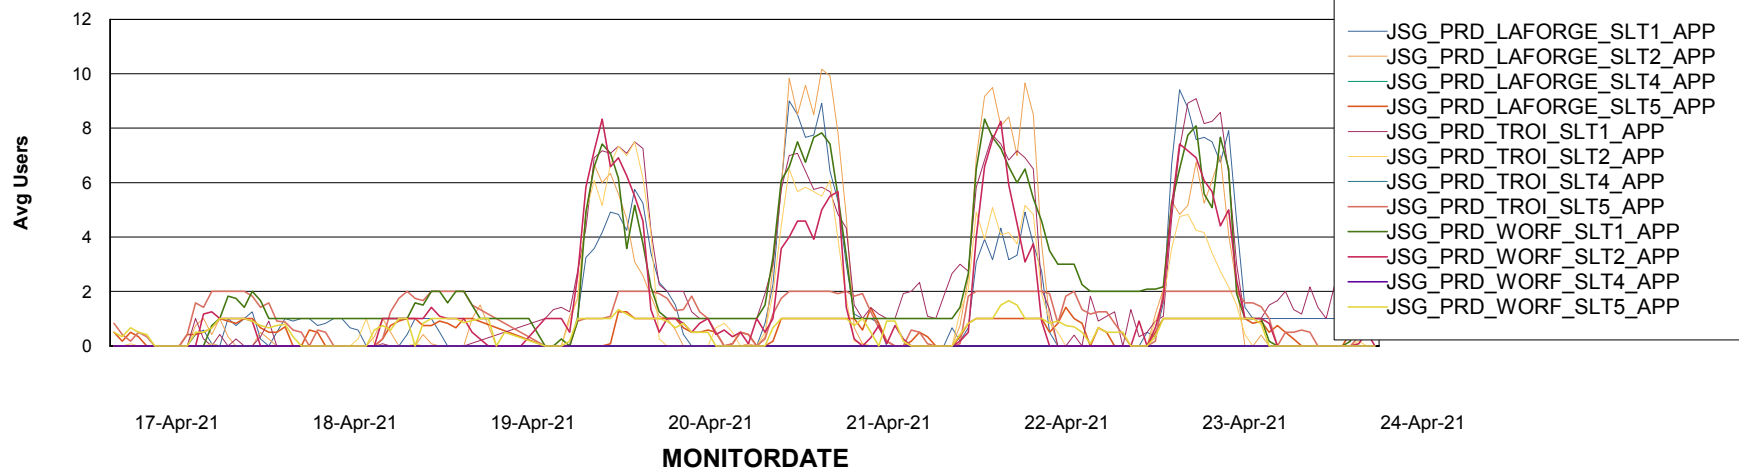

Avg users per day per ABS server