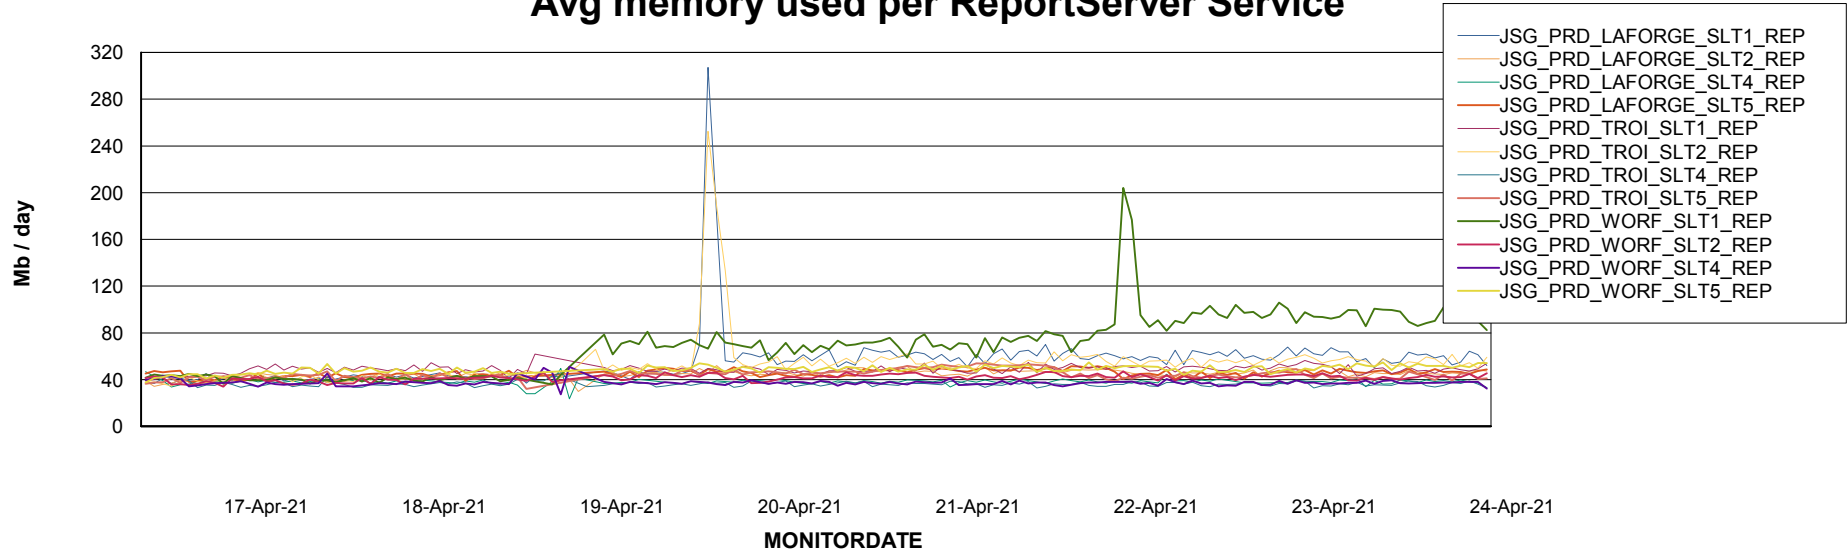

ABSSolute Application ReportServer Services

Avg memory used per ReportServer Service