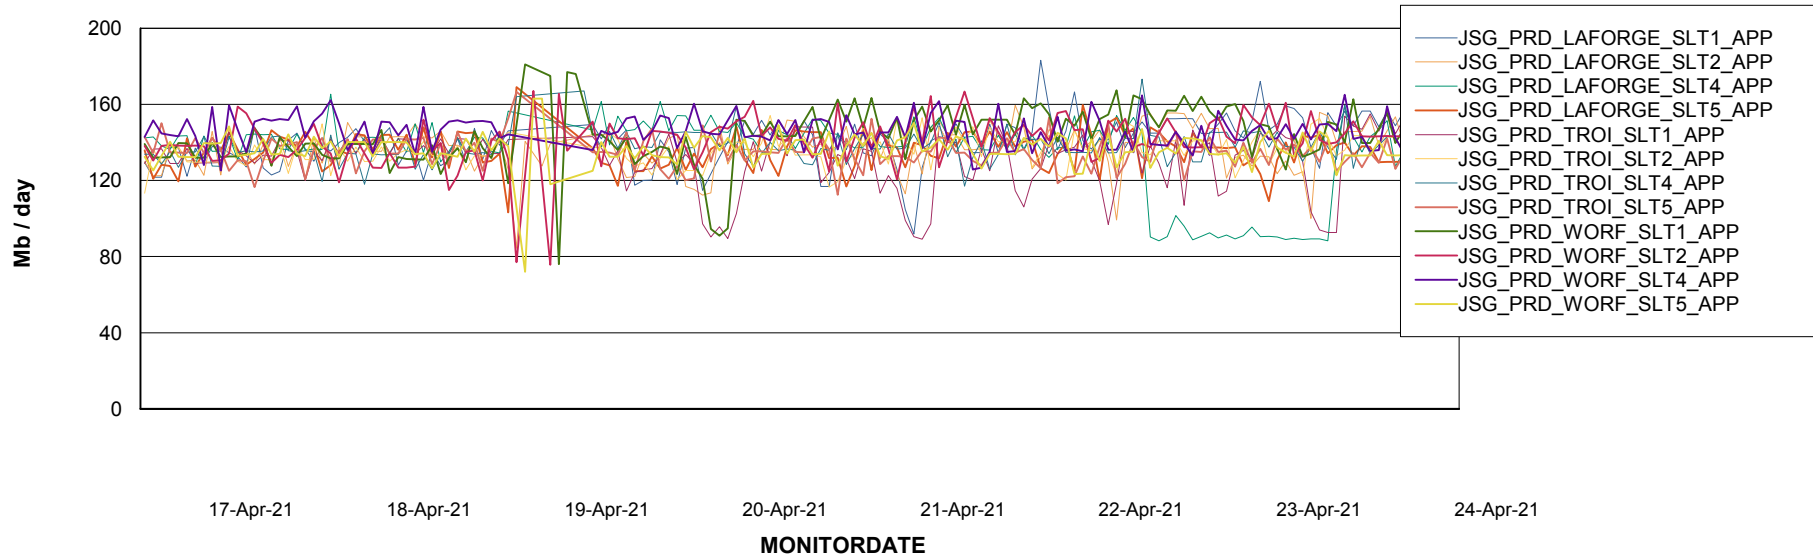

ABSSolute Application Server Services

Avg memory used per ABS Server Service