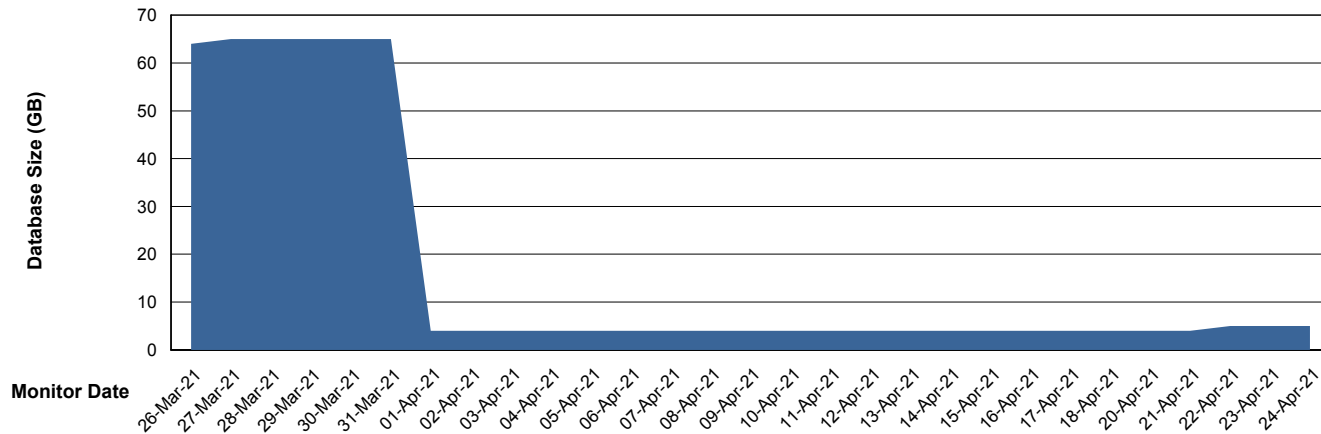

# Weekly SLA Customer Report

Customer JSG\_Production  
Database ID 102

DATABASE SIZE JSG\_PRD\_PICARD\_DB

### Database growth over last month

DATABASE SIZE JSG\_PRD\_YAR

### Database growth over last month