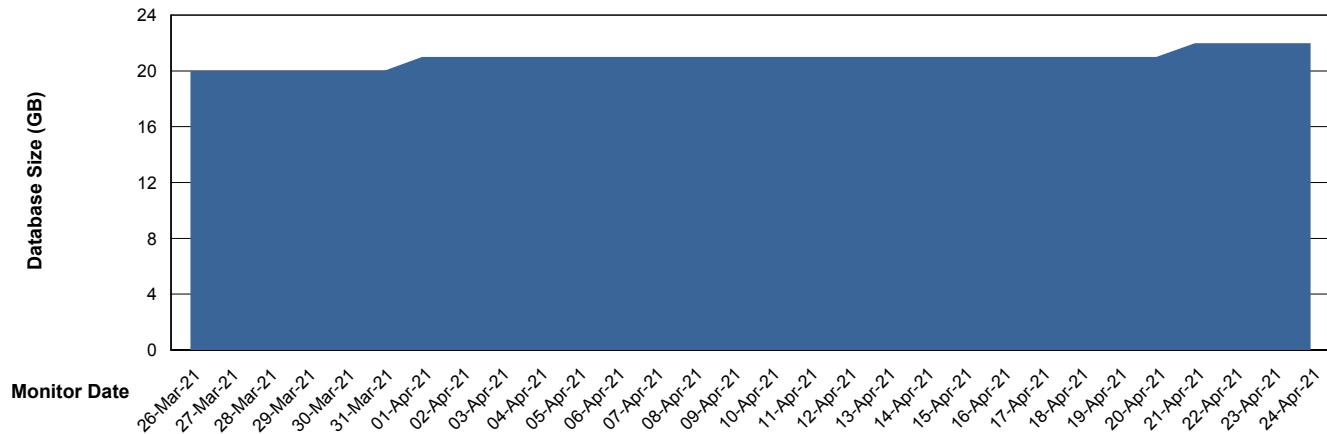

DATABASE SIZE HUE_PRD_S-ORAPROD_DB

Database growth over last month