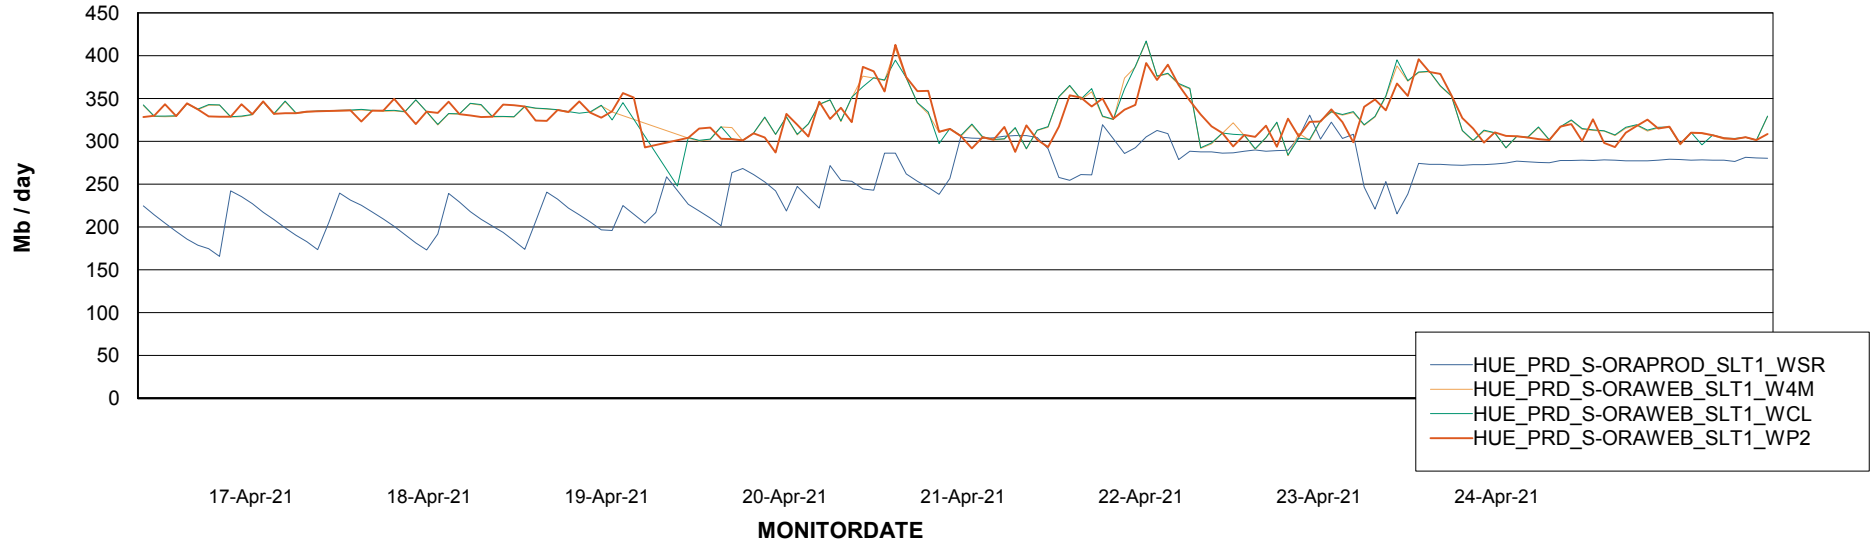

ABSSolute Application ReportServer Services

Avg memory used per ReportServer Service

Weekly SLA Customer Report

Customer HUE_Production
Database ID 104

ABSSolute Web Component Services

Avg memory used per ABS Web component