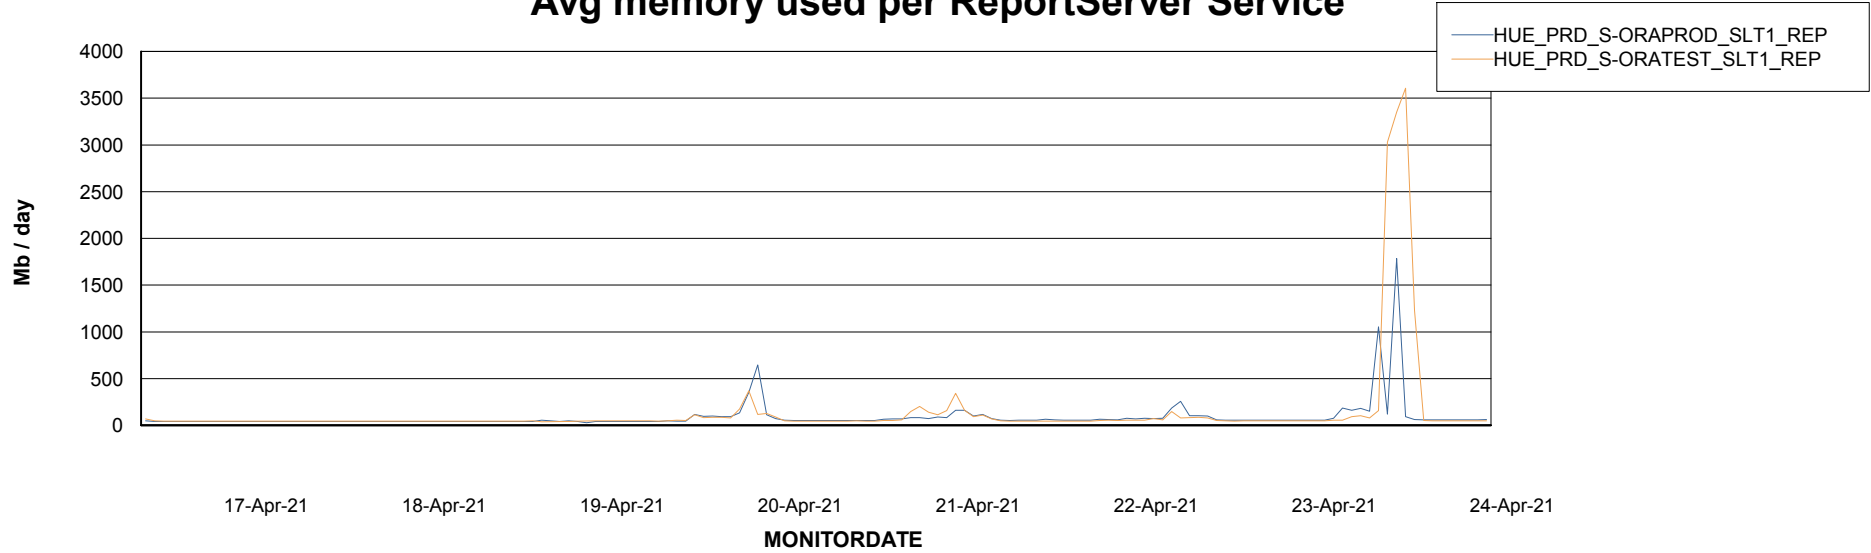

ABSSolute Application ReportServer Services

Avg memory used per ReportServer Service