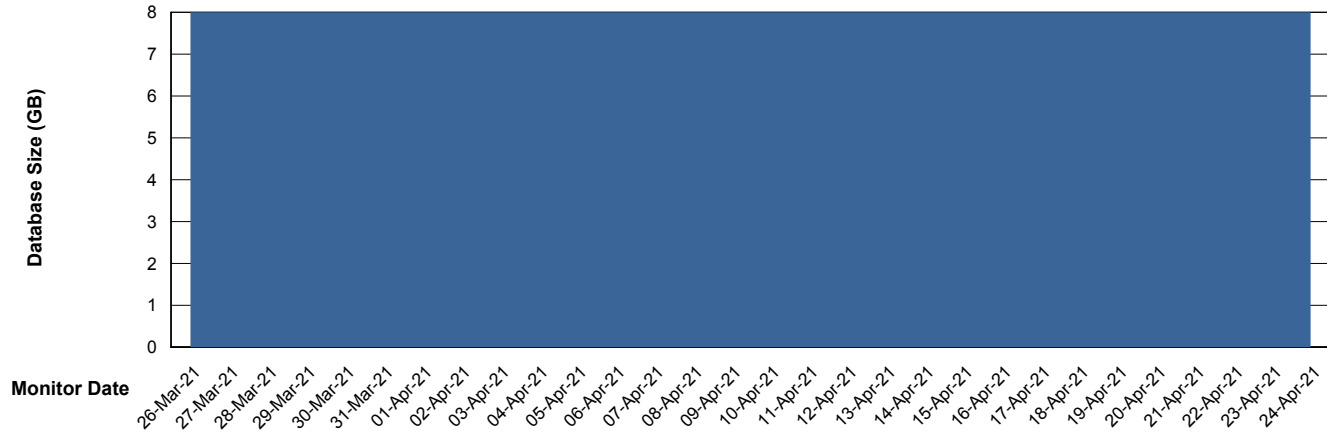

DATABASE SIZE HUE_PRD_S-ORABI_DB

Database growth over last month