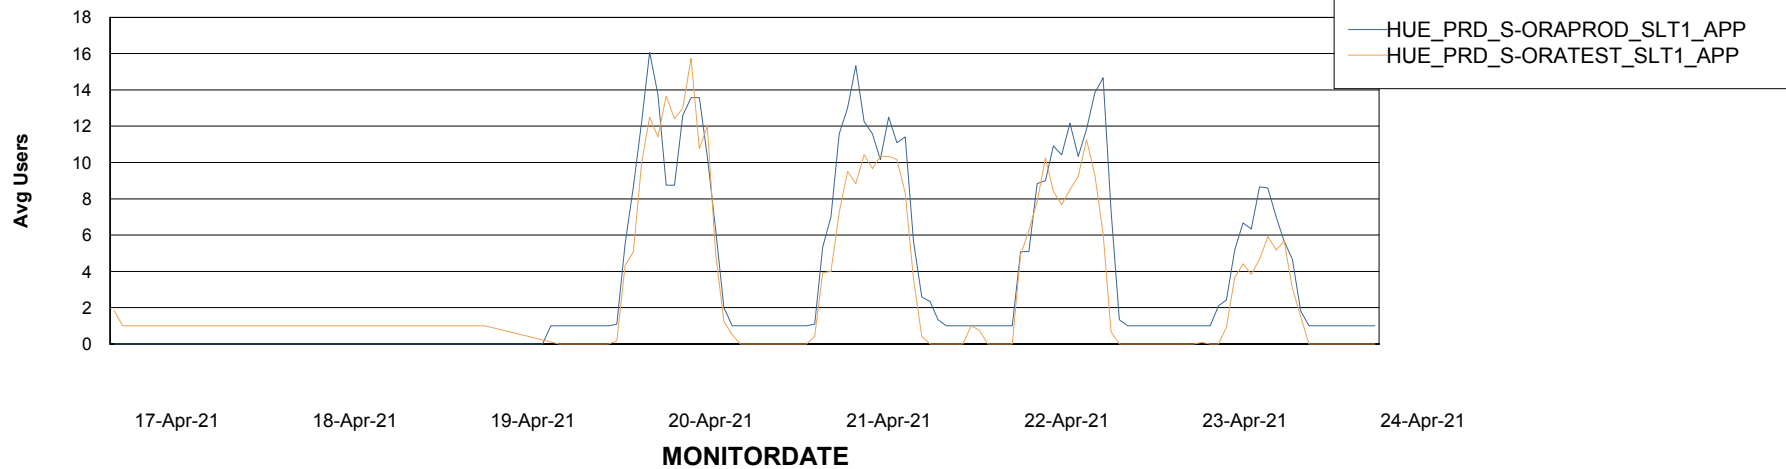

Weekly SLA Customer Report

Customer HUE_Production
Database ID 104

ABSSolute Application Server Services

Avg memory used per ABS Server Service

Avg users per day per ABS server

Weekly SLA Customer Report

Customer HUE_Production
Database ID 104