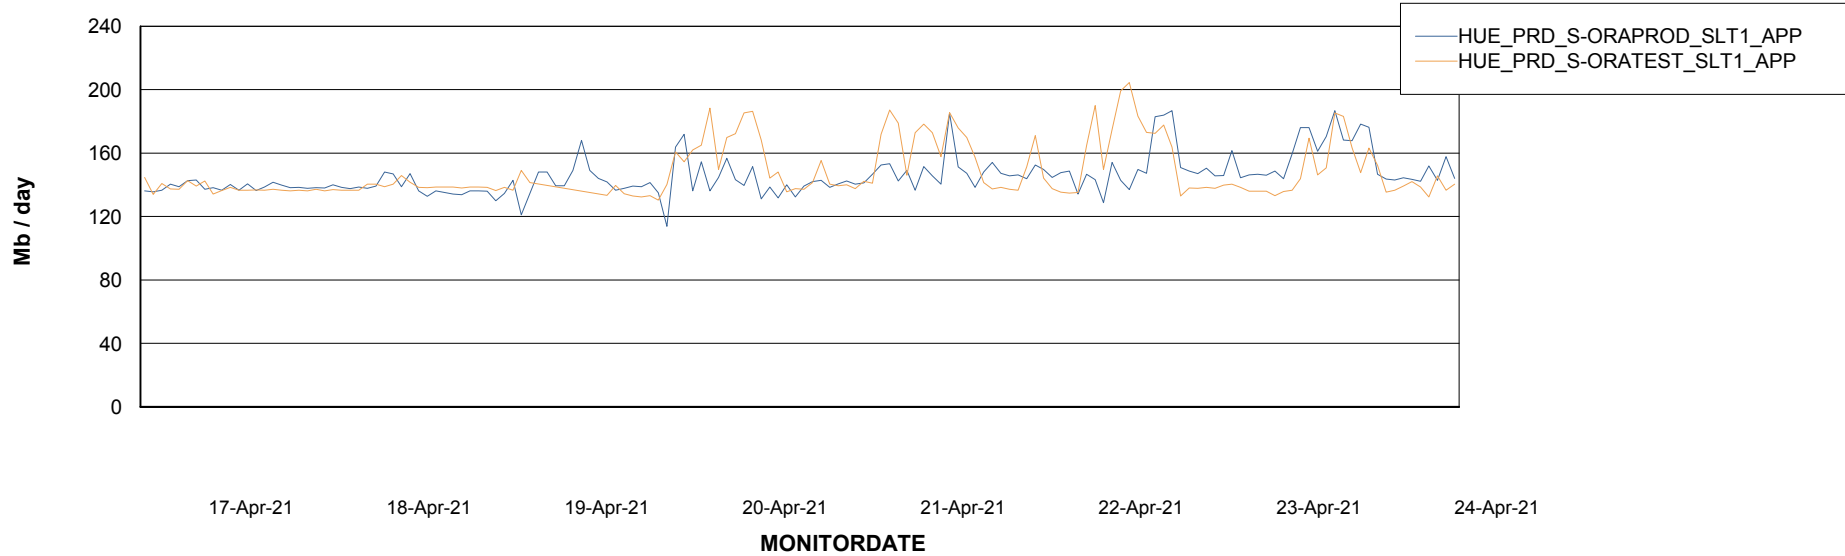

Weekly SLA Customer Report

Customer HUE_Production
 Database ID 104

Database Tablespace HUE_PRD_S-ORAPROD_DB

Date	Tablespace Name	Filesize (Gb)	Usedsize (Gb)	Percentage free
24-Apr-21	ABSDATA	23	19	15
	INDX	4	1	87
23-Apr-21	ABSDATA	23	19	15
	INDX	4	1	87
22-Apr-21	ABSDATA	23	19	15
	INDX	4	1	87
21-Apr-21	ABSDATA	23	19	15
	INDX	4	1	87
20-Apr-21	ABSDATA	23	19	16
	INDX	4	1	87
19-Apr-21	ABSDATA	23	19	16
	INDX	4	1	87
18-Apr-21	ABSDATA	23	19	16
	INDX	4	1	87

Weekly SLA Customer Report

Customer HUE_Production
Database ID 104

ABSSolute Application Server Services

Avg memory used per ABS Server Service

Avg users per day per ABS server

Weekly SLA Customer Report

Customer HUE_Production
Database ID 104