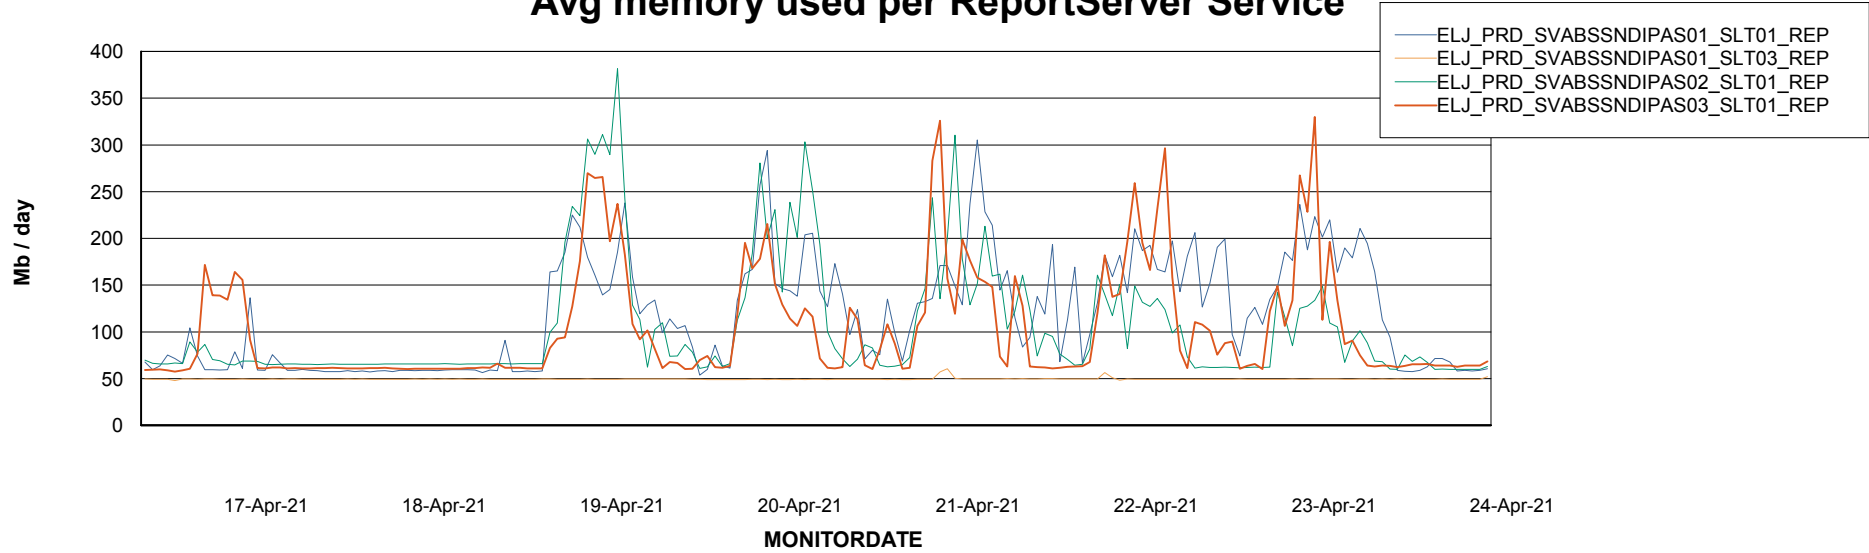

ABSSolute Application ReportServer Services

Avg memory used per ReportServer Service