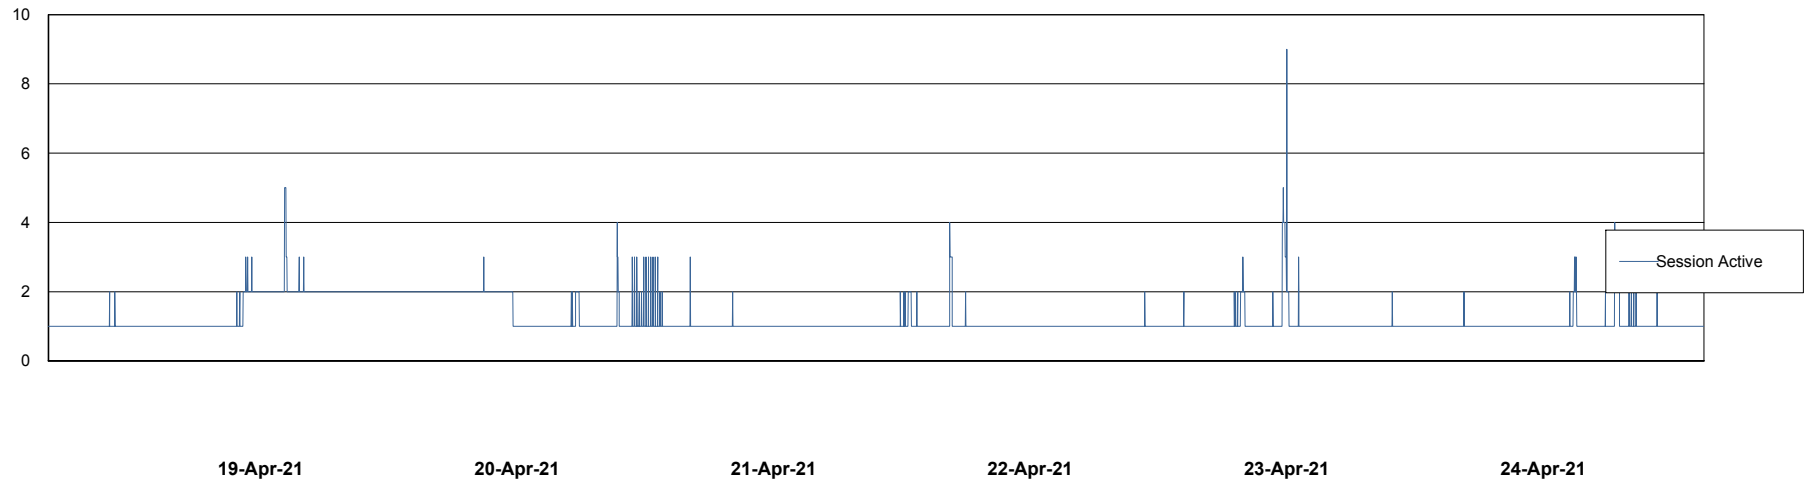

Database Performance ELJDB_PRD_BI