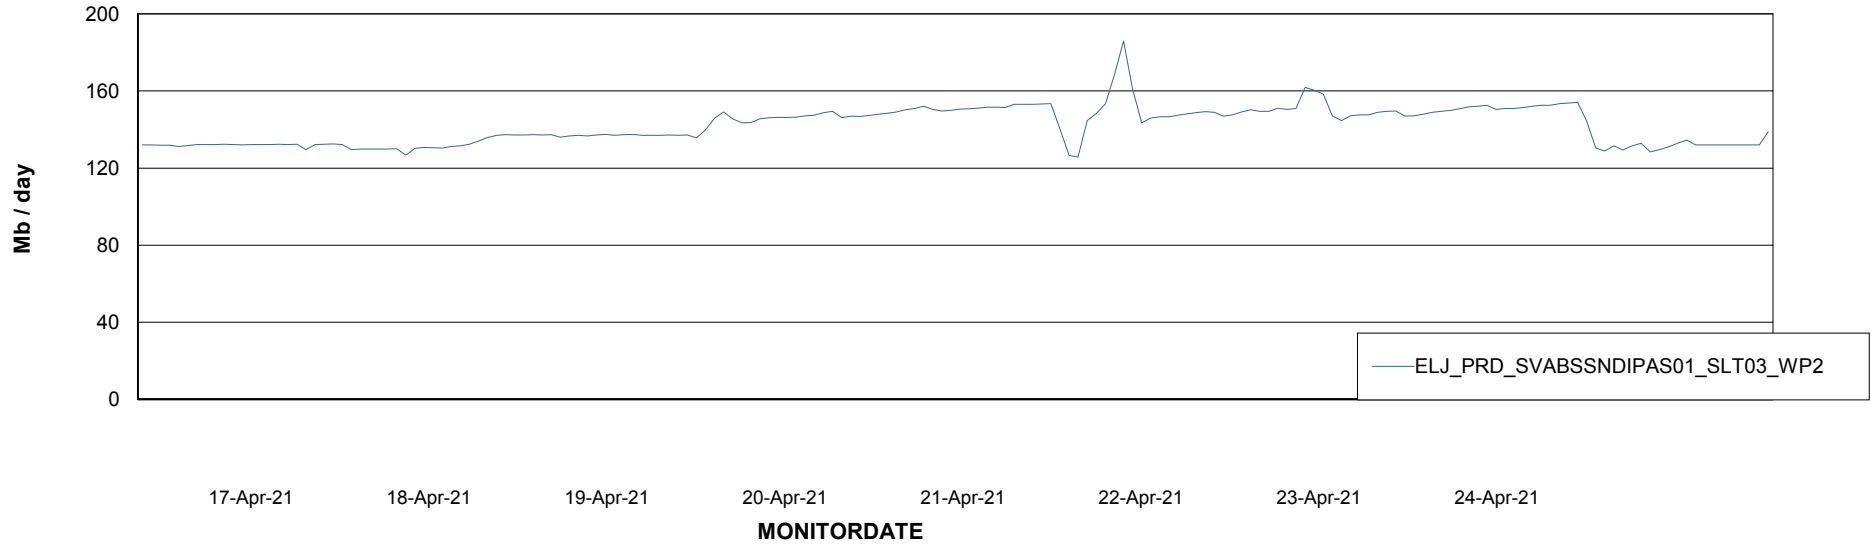

ABSSolute Web Component Services

Avg memory used per ABS Web component