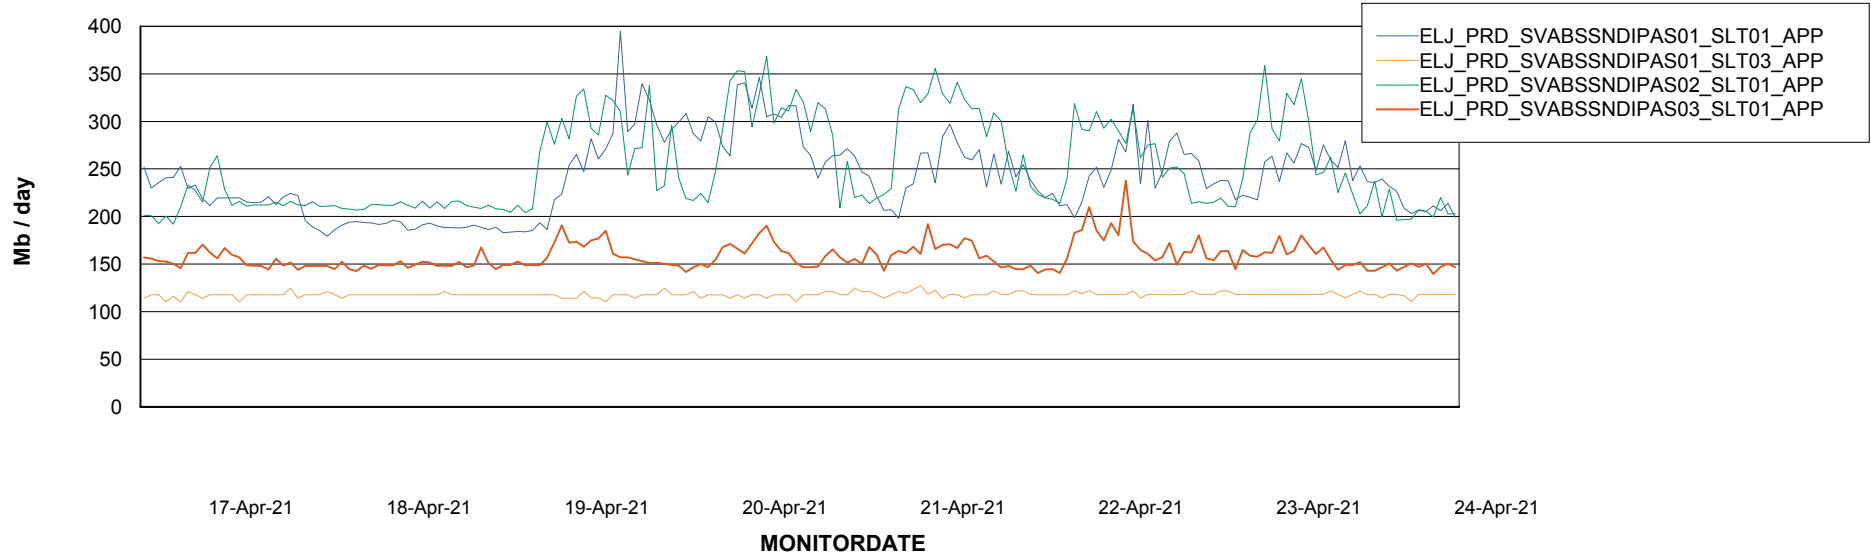

ABSSolute Application Server Services

Avg memory used per ABS Server Service