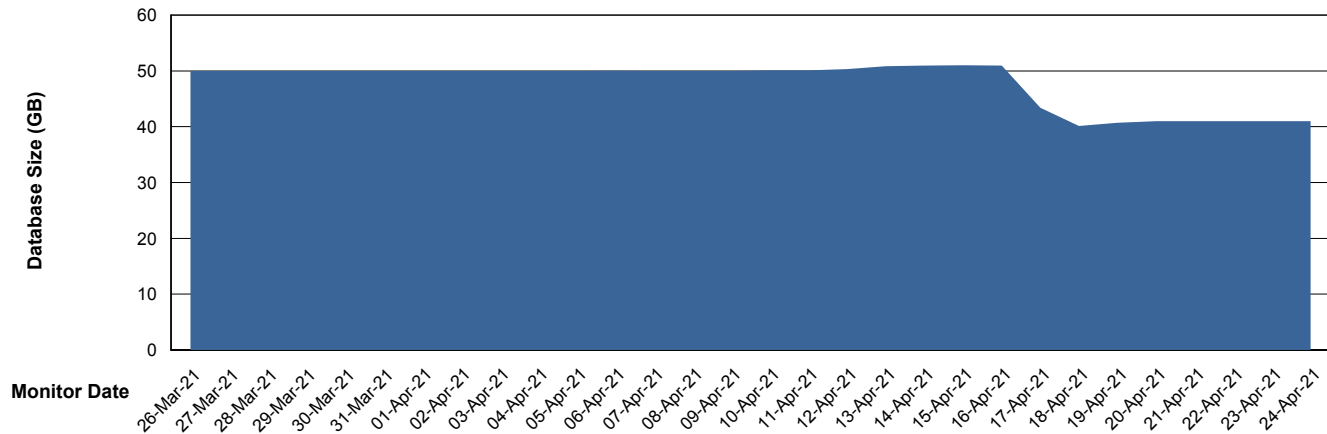

# Weekly SLA Customer Report

Customer ELJ Production  
Database ID 72

DATABASE SIZE ELJDB\_PRD\_BI

### Database growth over last month

DATABASE SIZE ELJDB\_Production

### Database growth over last month