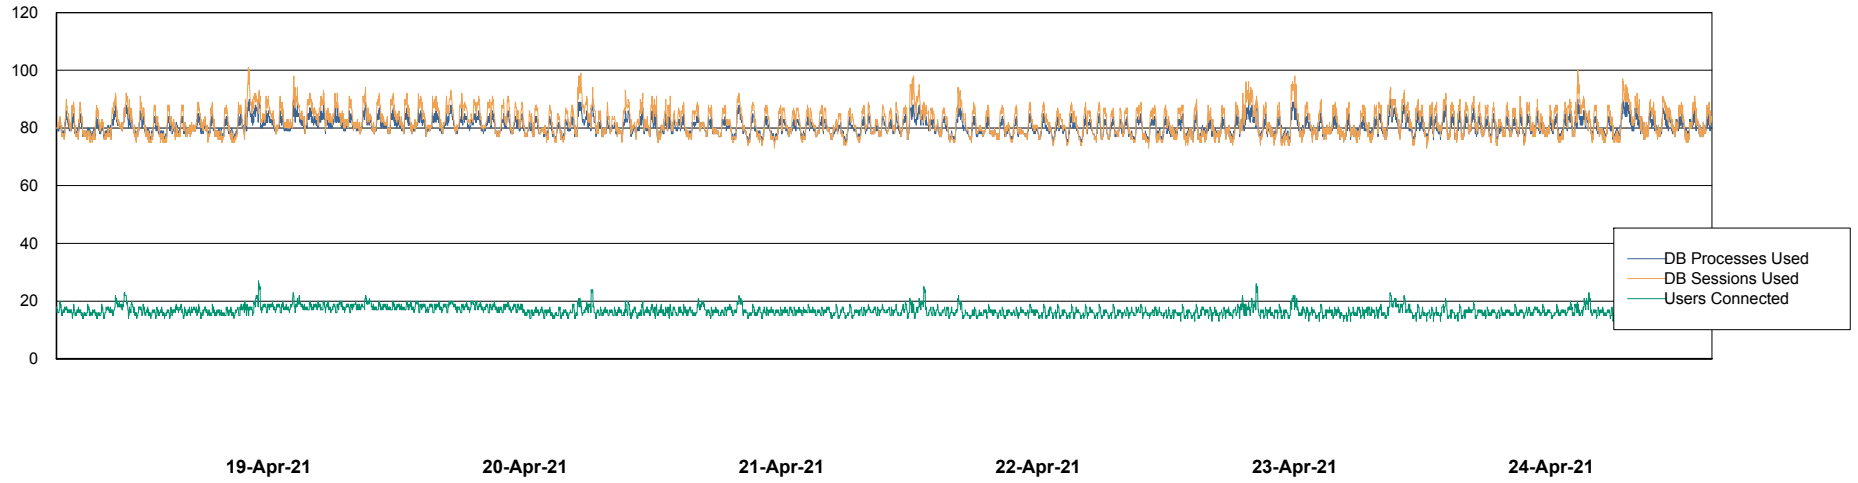

Database Performance ELJDB_PRD_BI