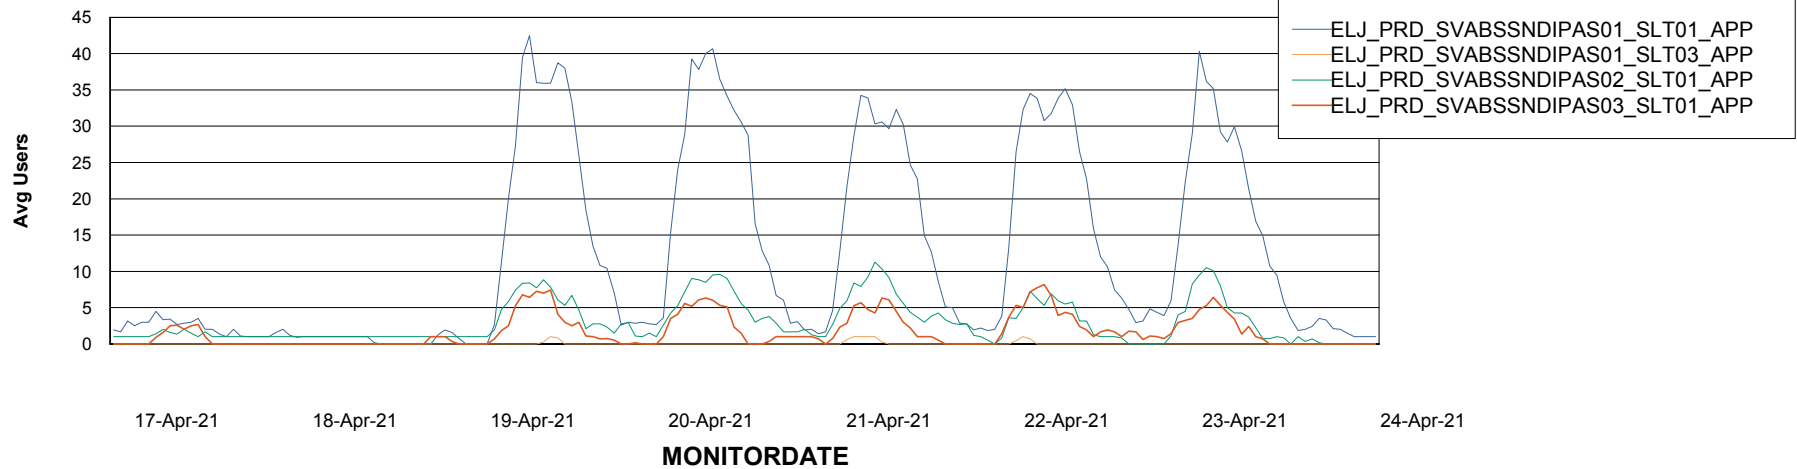

Avg users per day per ABS server