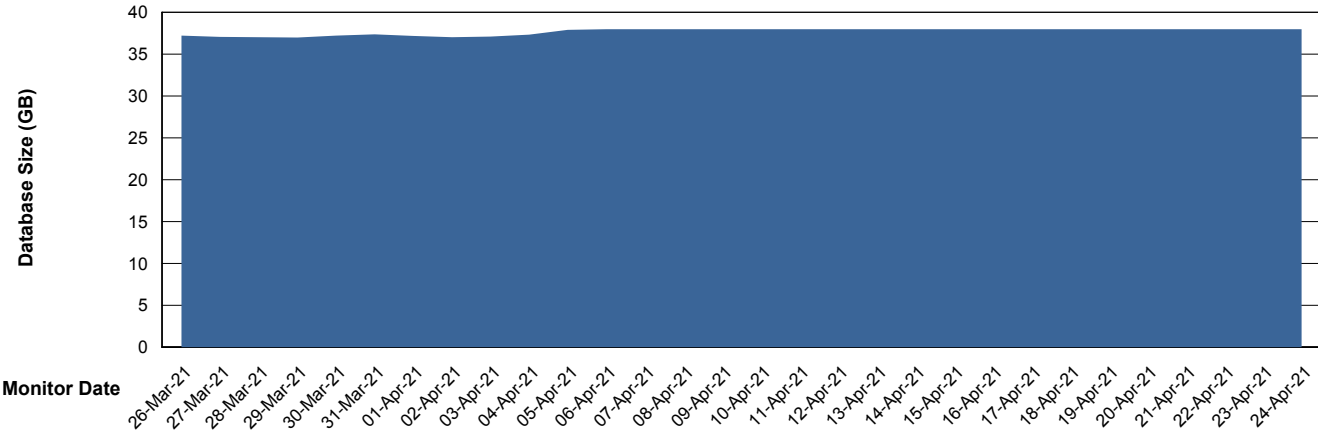

DATABASE SIZE ECLDB_Production

Database growth over last month