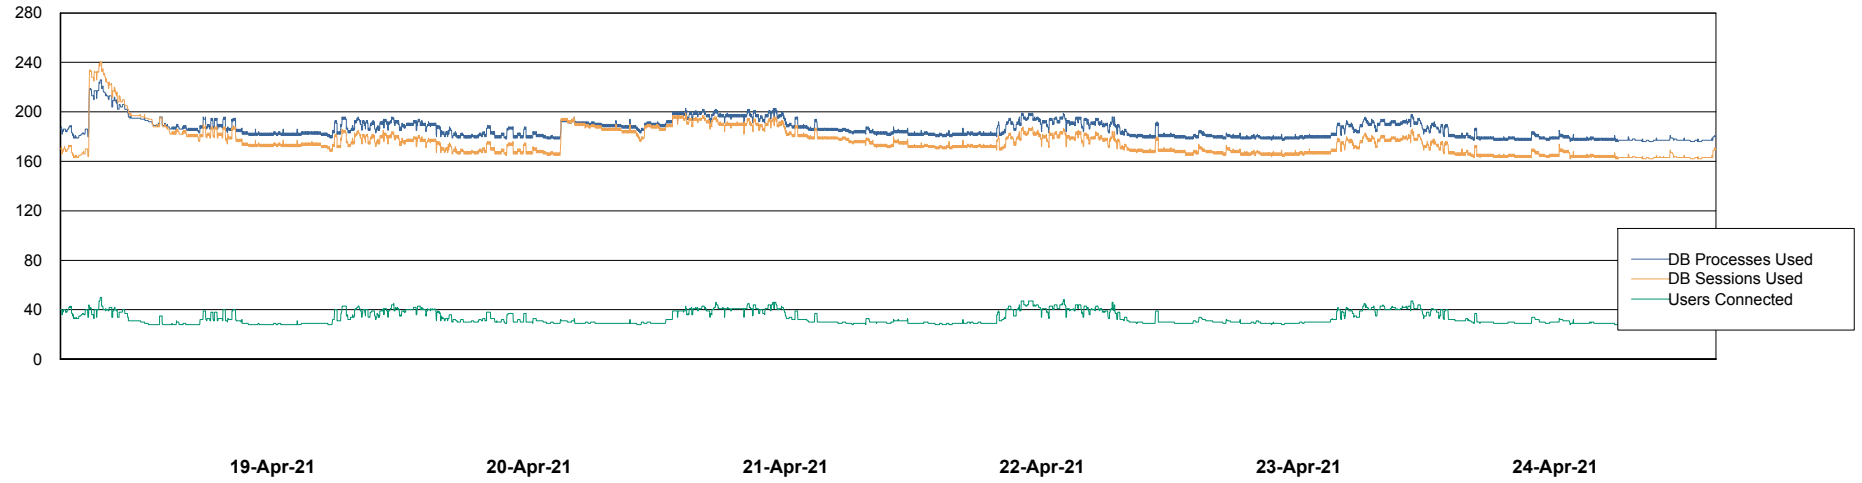

Database Performance ECLDB_Production