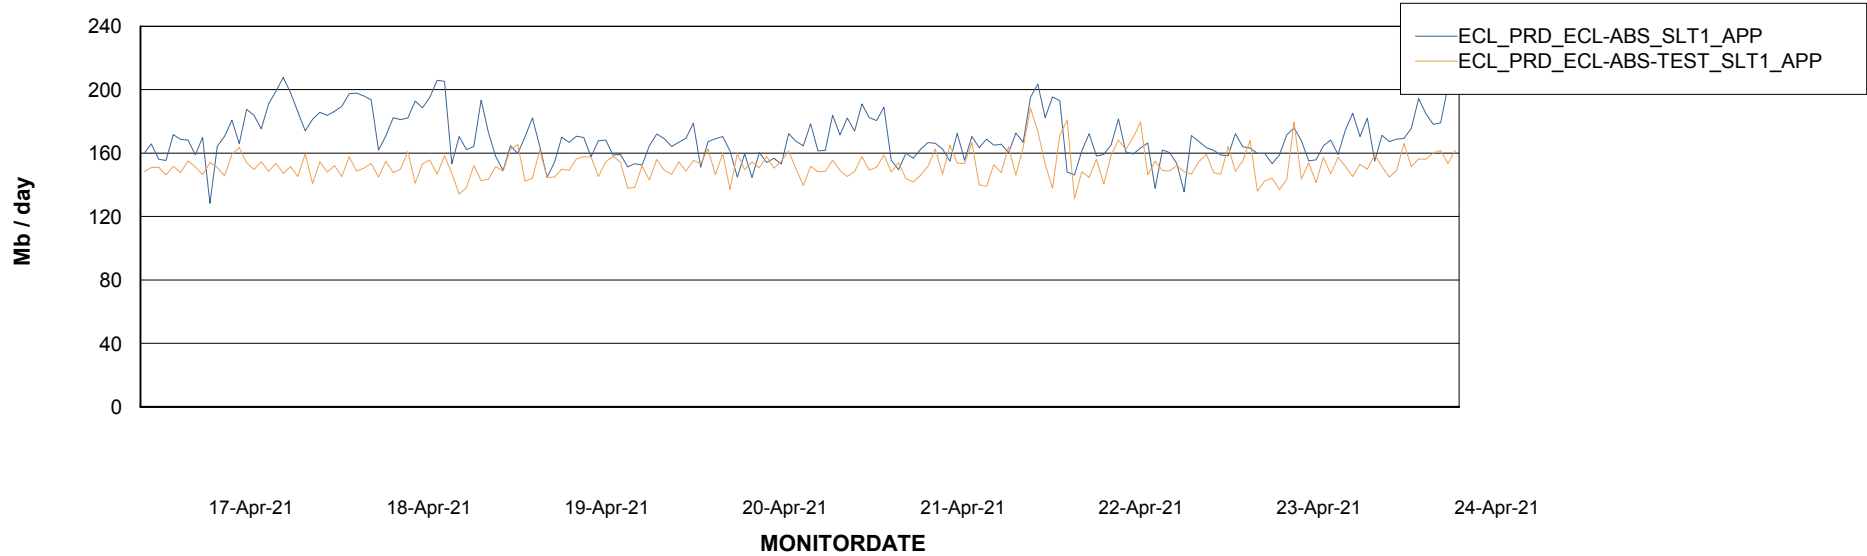

ABSSolute Application Server Services

Avg memory used per ABS Server Service