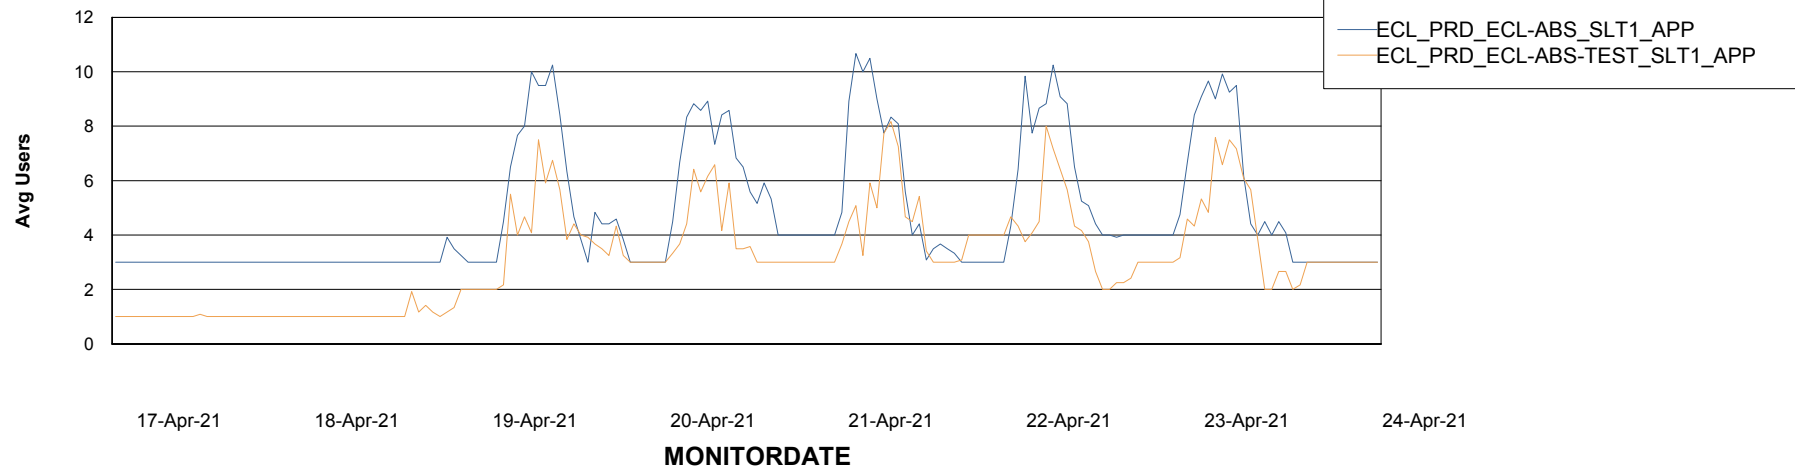

Avg users per day per ABS server