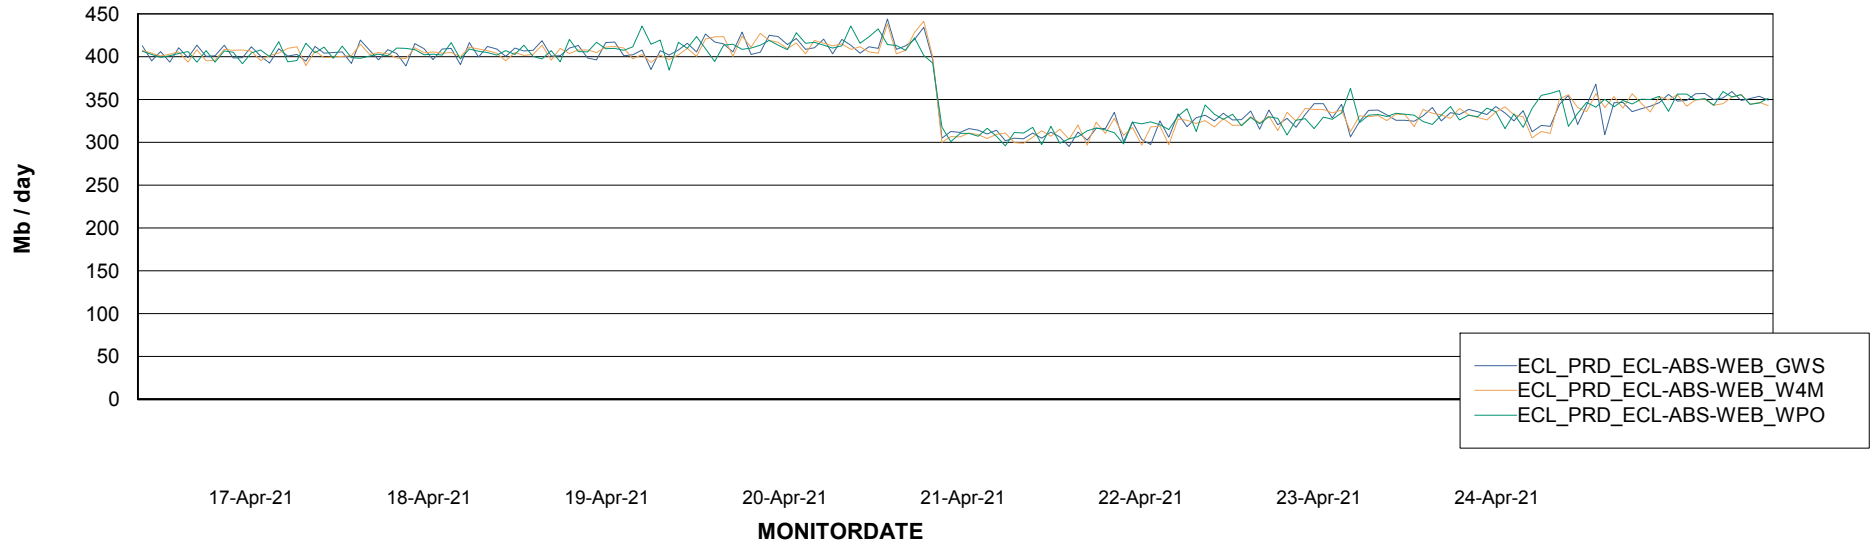

ABSSolute Web Component Services

Avg memory used per ABS Web component