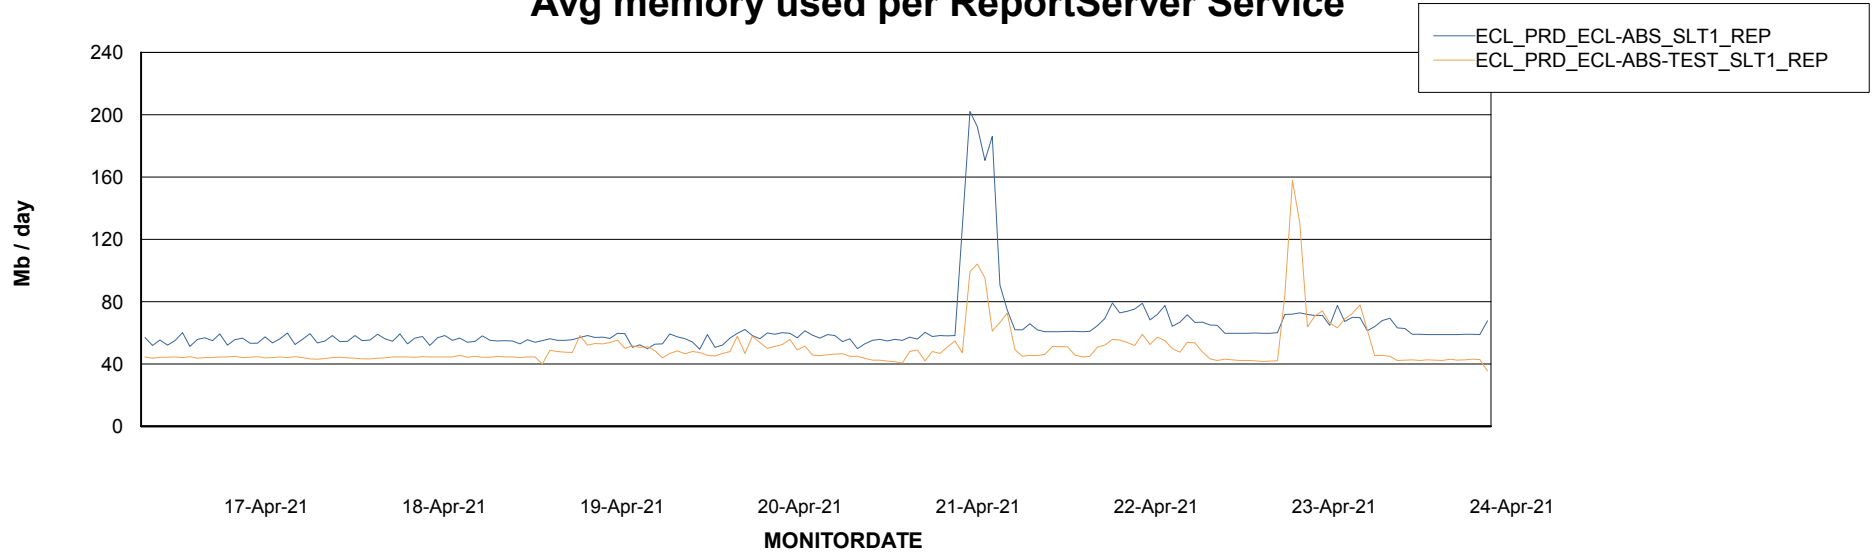

ABSSolute Application ReportServer Services

Avg memory used per ReportServer Service