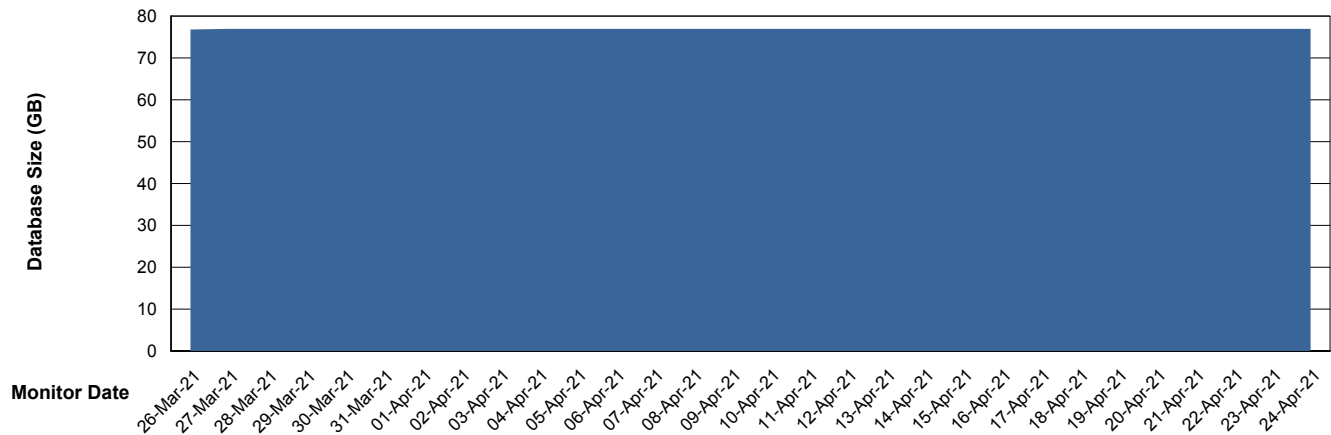

Weekly SLA Customer Report

Customer DFD Production
Database ID 39

DATABASE SIZE DFDDDB_Production

Database growth over last month

DATABASE SIZE DFDDDBI_Production

Database growth over last month

Weekly SLA Customer Report