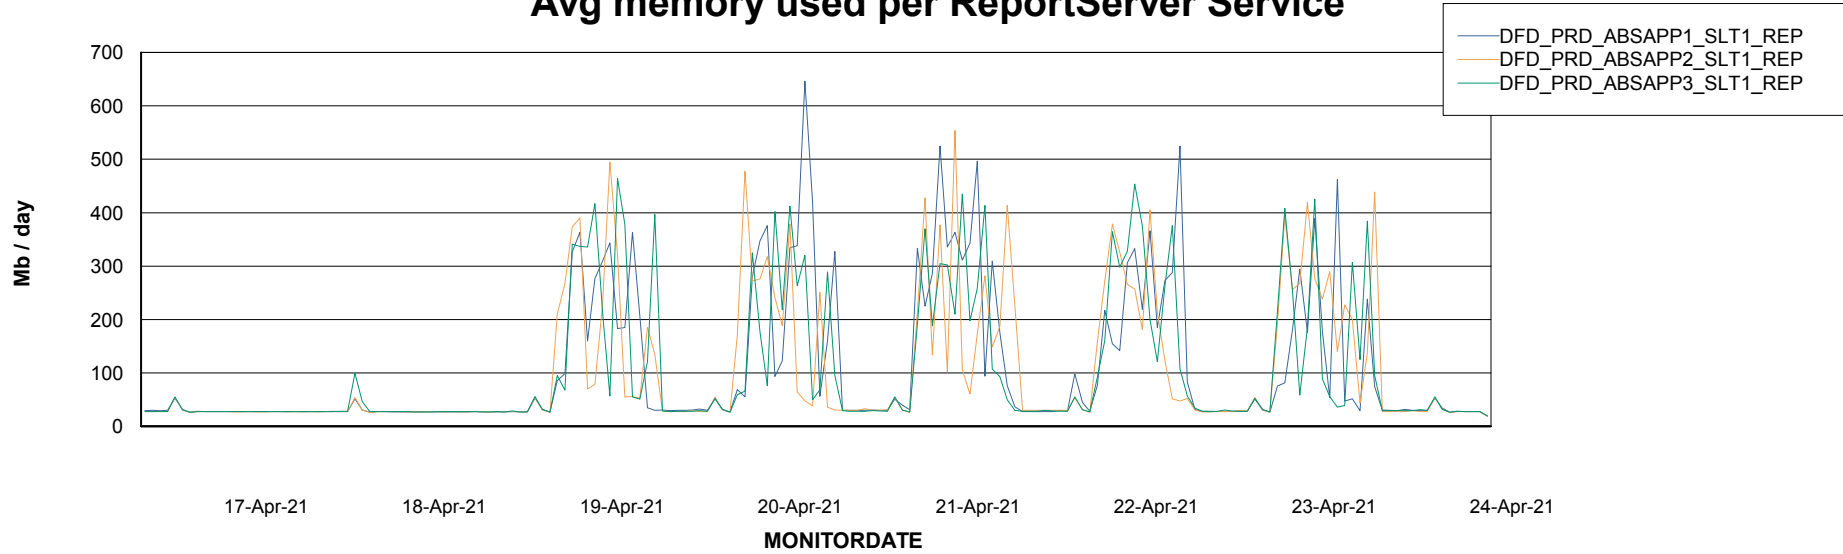

ABSSolute Application ReportServer Services

Avg memory used per ReportServer Service