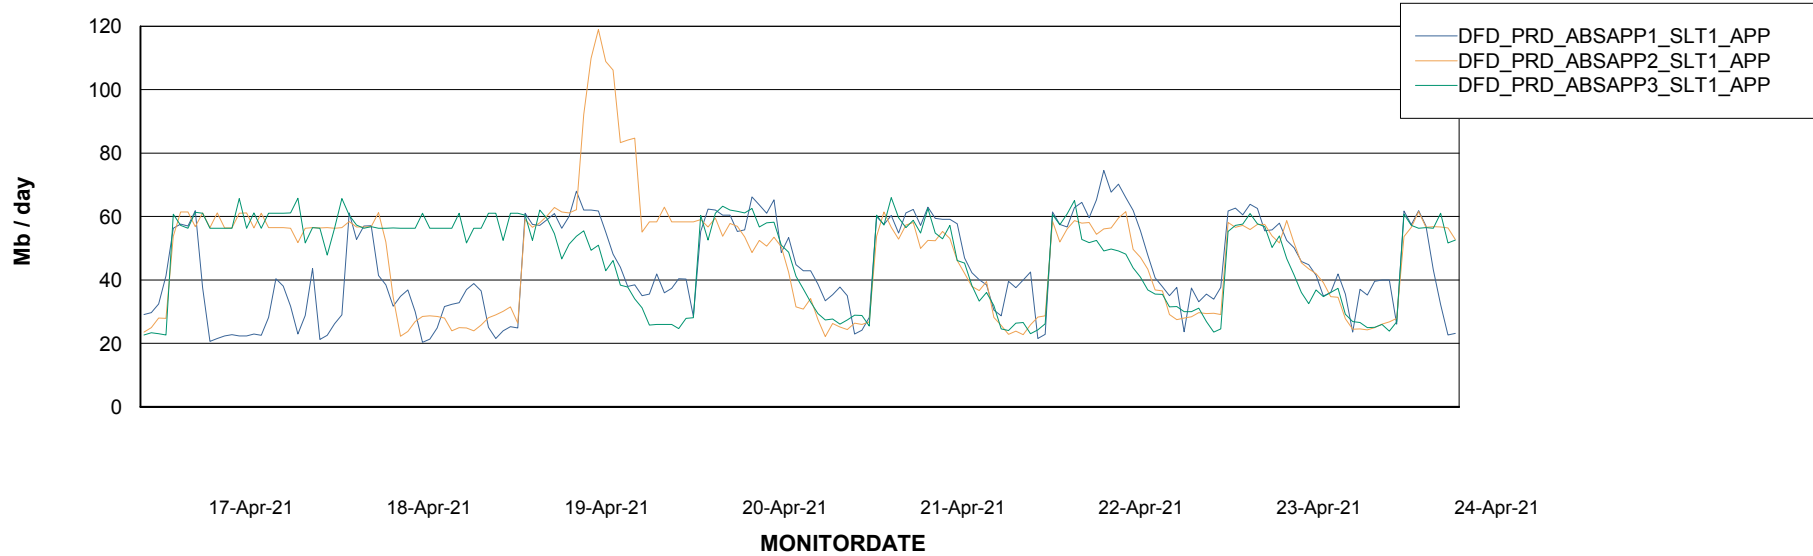

Customer DFD Production
 Database ID 39

Database Tablespace DFDDDB_Production

Date	Tablespace Name	Filesize (Gb)	Usedsize (Gb)	Percentage free
24-Apr-21	ABSDATA	83	65	22
	INDX	161	132	18
23-Apr-21	ABSDATA	83	65	22
	INDX	161	132	18
22-Apr-21	ABSDATA	83	65	22
	INDX	161	132	18
21-Apr-21	ABSDATA	83	65	22
	INDX	161	132	18
20-Apr-21	ABSDATA	83	65	22
	INDX	161	132	18
19-Apr-21	ABSDATA	83	65	22
	INDX	161	132	18
18-Apr-21	ABSDATA	83	65	22
	INDX	161	132	18

Weekly SLA Customer Report

Customer DFD Production
Database ID 39

Database Tablespace		DFDDBBI_Production		
Date	Tablespace Name	Filesize (Gb)	Usedsize (Gb)	Percentage free
24-Apr-21	ABSDATA	44	37	16
	INDX	41	35	15
23-Apr-21	ABSDATA	44	37	16
	INDX	41	35	15
22-Apr-21	ABSDATA	44	37	16
	INDX	41	35	15
21-Apr-21	ABSDATA	44	37	16
	INDX	41	35	15
20-Apr-21	ABSDATA	44	37	16
	INDX	41	35	15
19-Apr-21	ABSDATA	44	37	16
	INDX	41	34	17
18-Apr-21	ABSDATA	44	37	16
	INDX	41	34	17

Weekly SLA Customer Report

Customer DFD Production
Database ID 39

ABSSolute Application Server Services

Avg memory used per ABS Server Service

Avg users per day per ABS server

Weekly SLA Customer Report

Customer DFD Production
Database ID 39