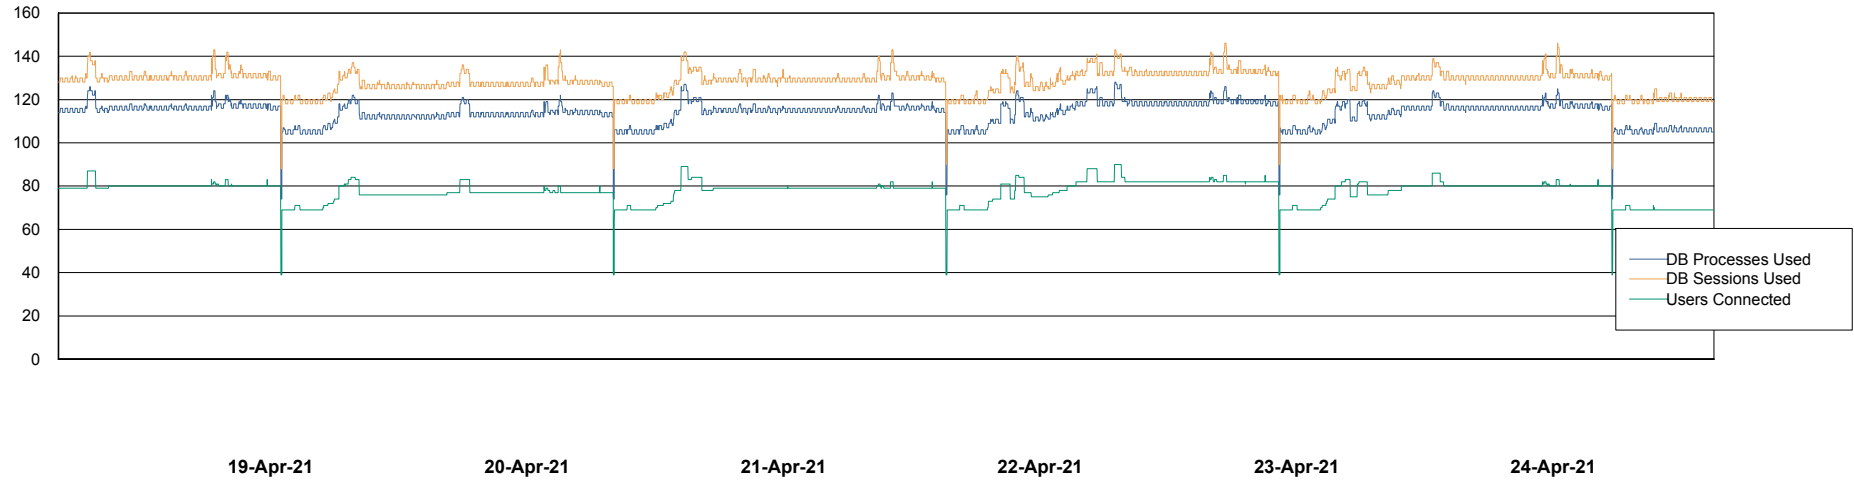

Database Performance DFDDB_Production