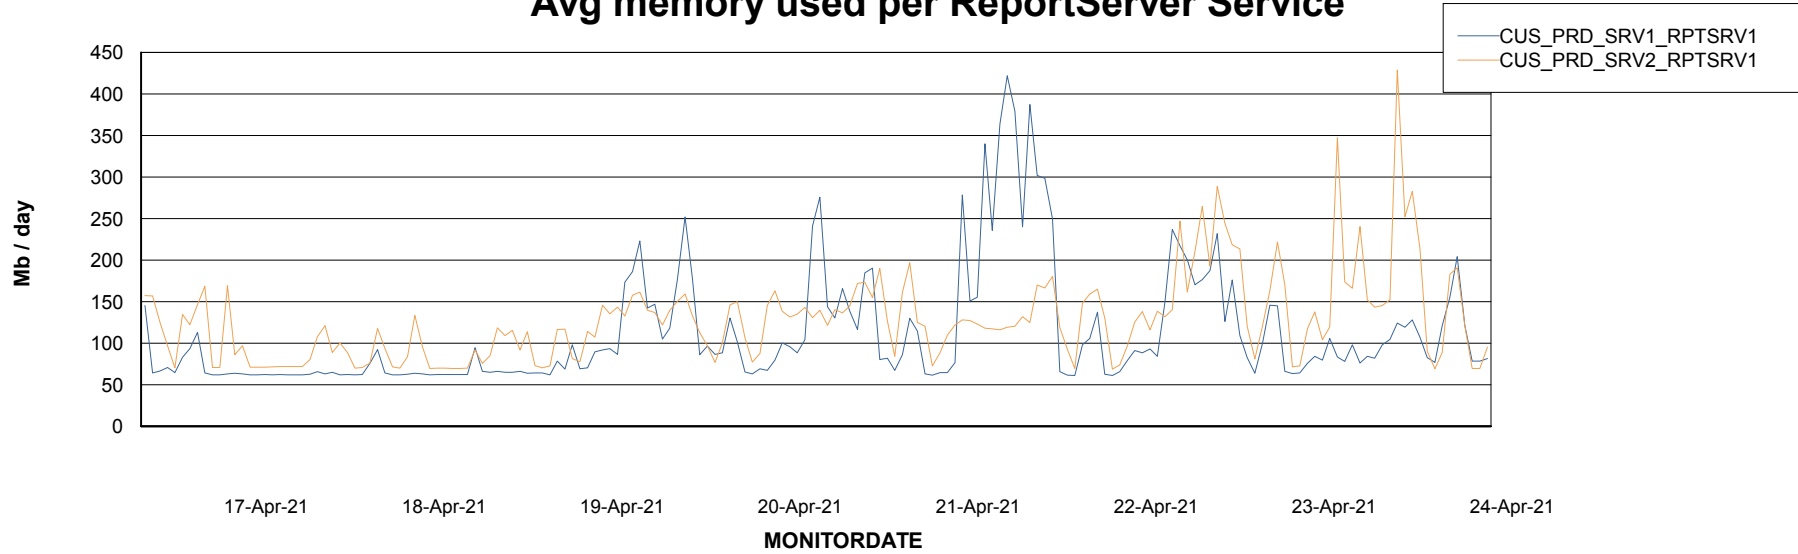

Avg memory used per ABS Server Service

Avg users per day per ABS server

Weekly SLA Customer Report

Customer CUS Production
Database ID 84

ABSSolute Web Component Services

Avg memory used per ReportServer Service