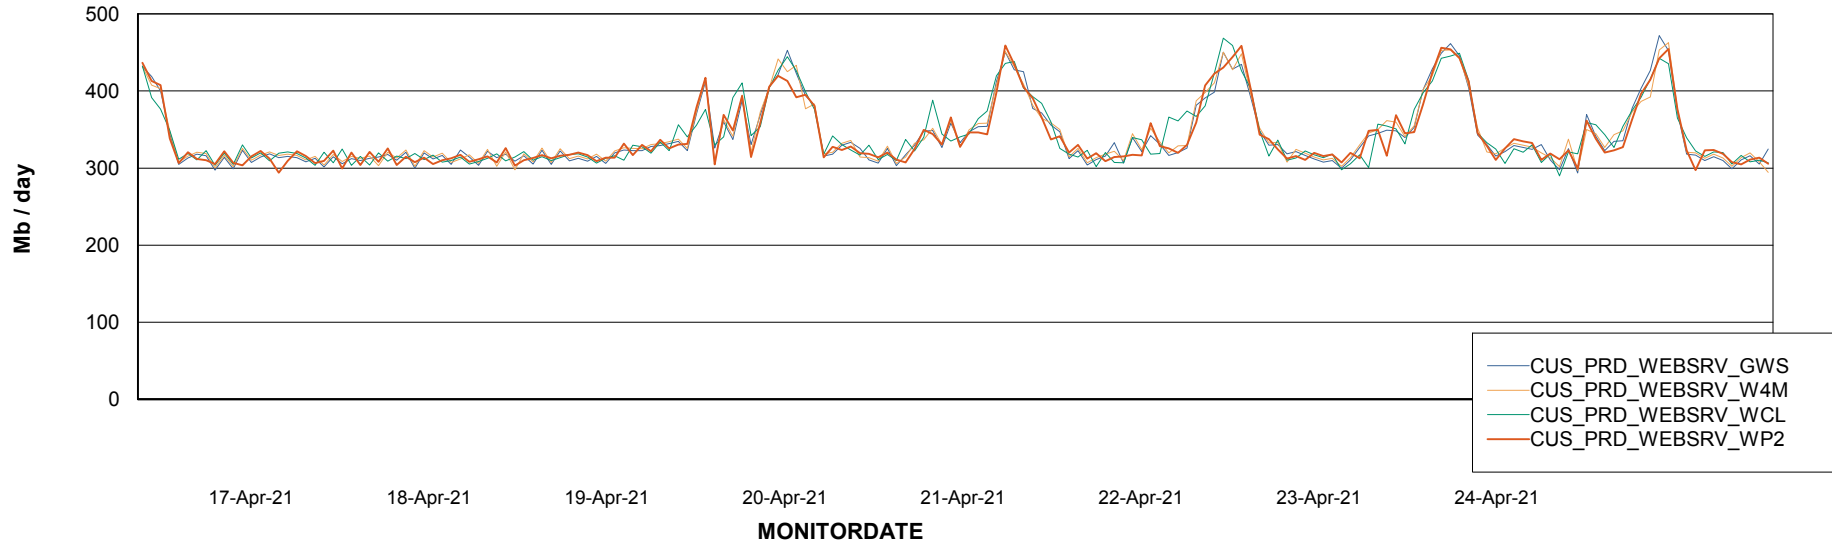

ABSSolute Web Component Services

Avg memory used per ABS Web component