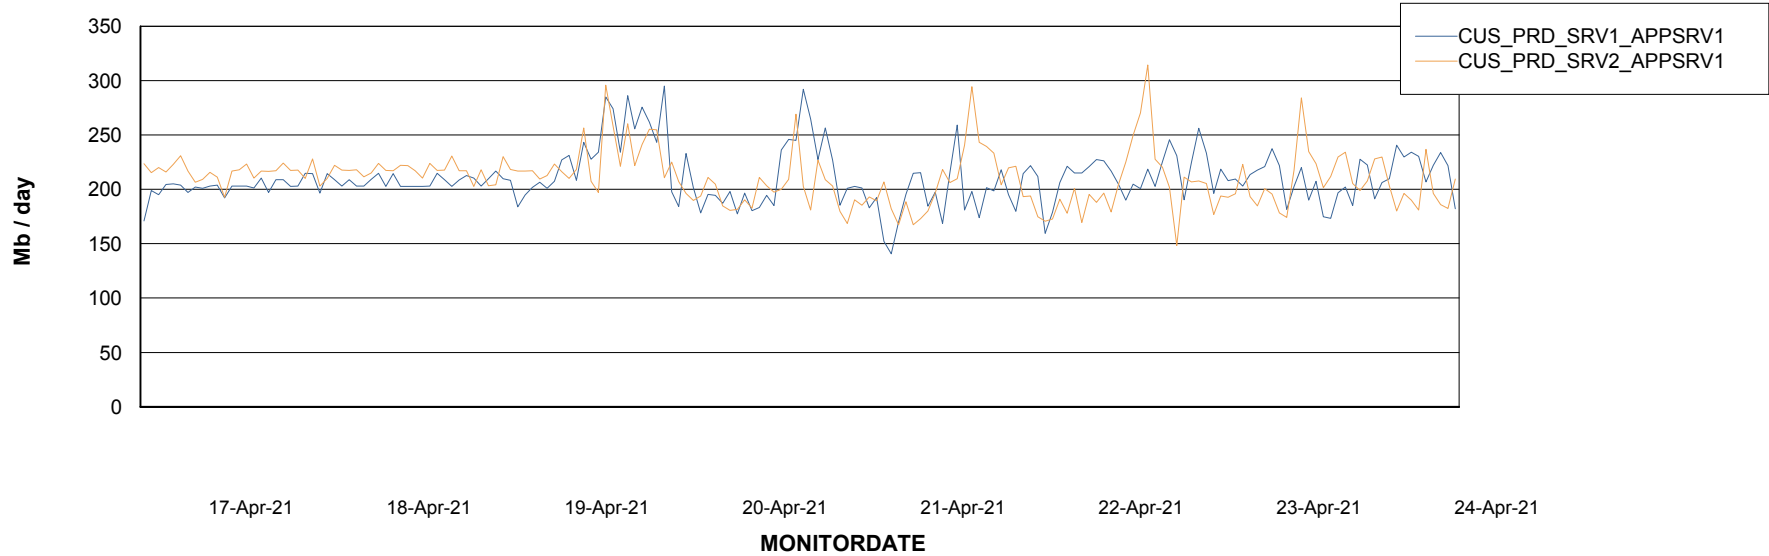

ABSSolute Application Server Services

Avg memory used per ABS Server Service