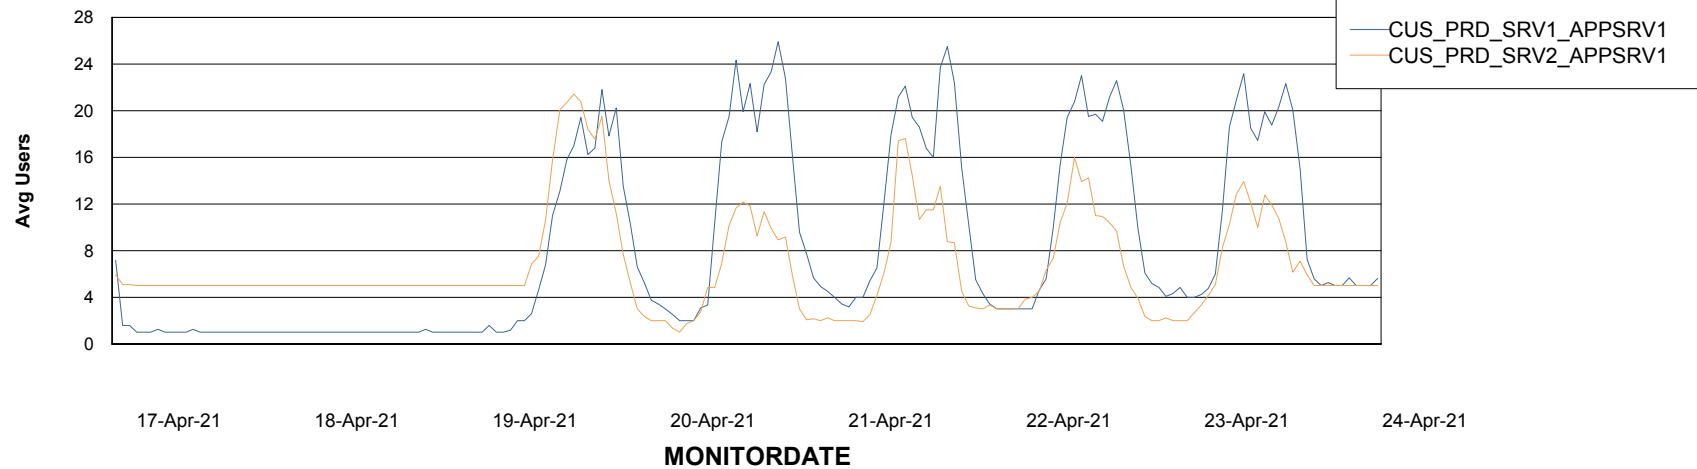

Avg users per day per ABS server