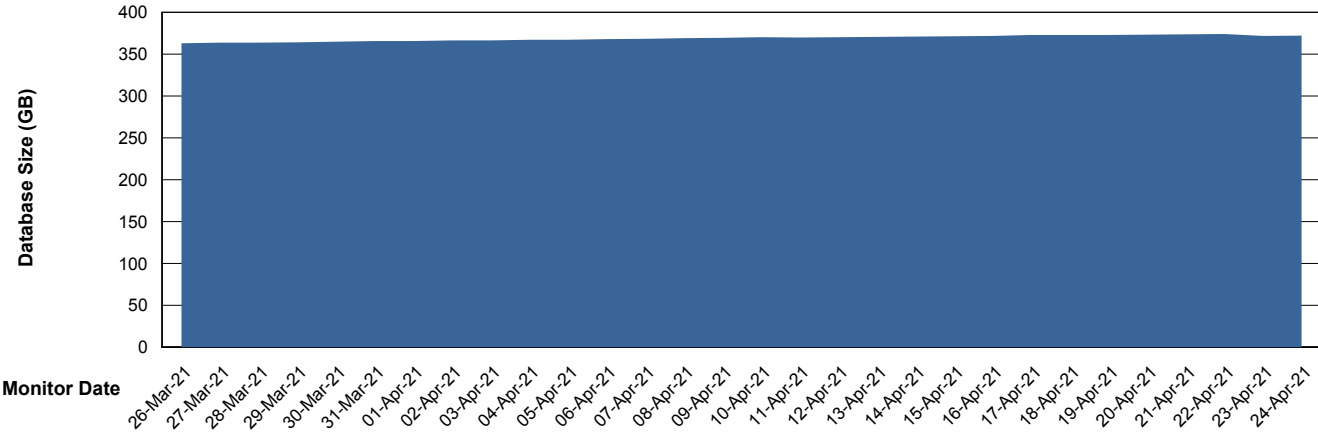

Database growth over last month

Database Tablespace CUS_ProdDB_Primary

Date	Tablespace Name	Filesize (Gb)	Usedsize (Gb)	Percentage free
24-Apr-21	ABSDATA	162	126	22
	INDX	230	188	18
23-Apr-21	ABSDATA	162	131	19
	INDX	230	188	18
22-Apr-21	ABSDATA	162	131	19
	INDX	230	187	19
21-Apr-21	ABSDATA	162	131	19
	INDX	230	187	19
20-Apr-21	ABSDATA	162	131	19
	INDX	230	187	19
19-Apr-21	ABSDATA	162	131	19
	INDX	230	187	19
18-Apr-21	ABSDATA	162	131	19
	INDX	230	187	19