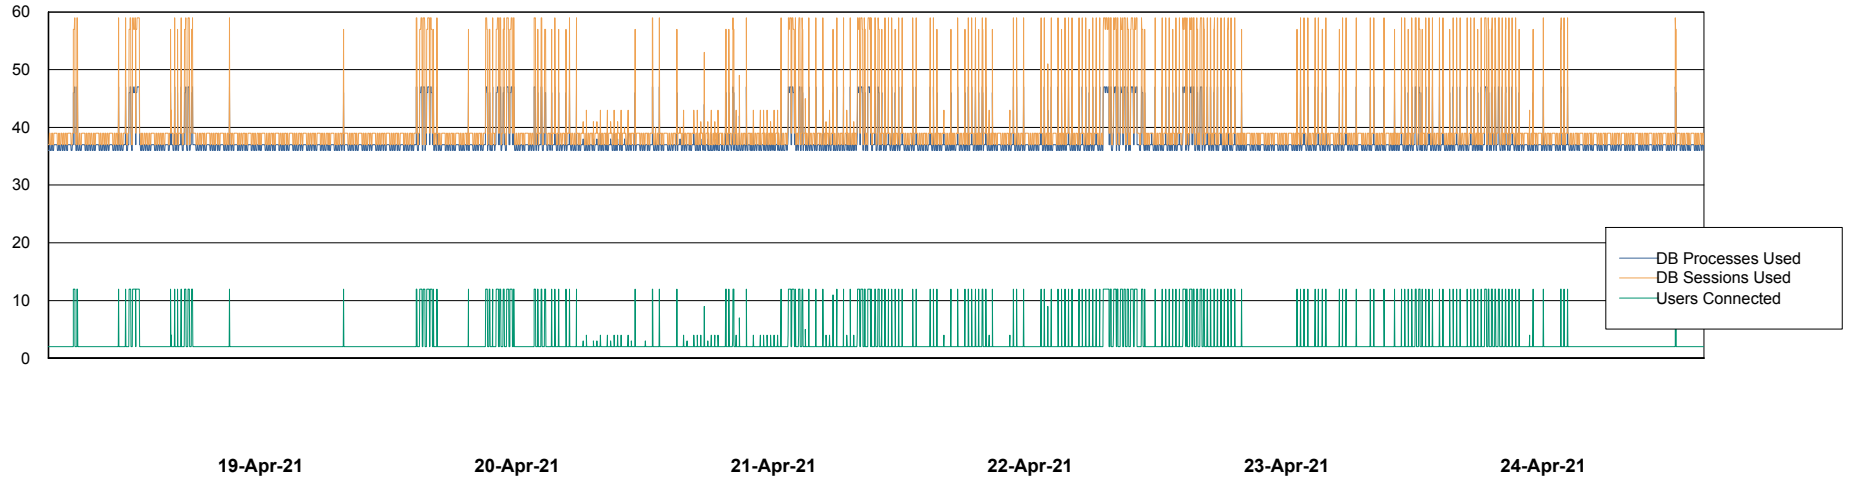

Weekly SLA Customer Report

Customer CUS Production
Database ID 84

Database Performance CUS_ProdDB_Primary

Weekly SLA Customer Report

Customer CUS Production
Database ID 84

Database Performance CUS_ProdDB_Standby