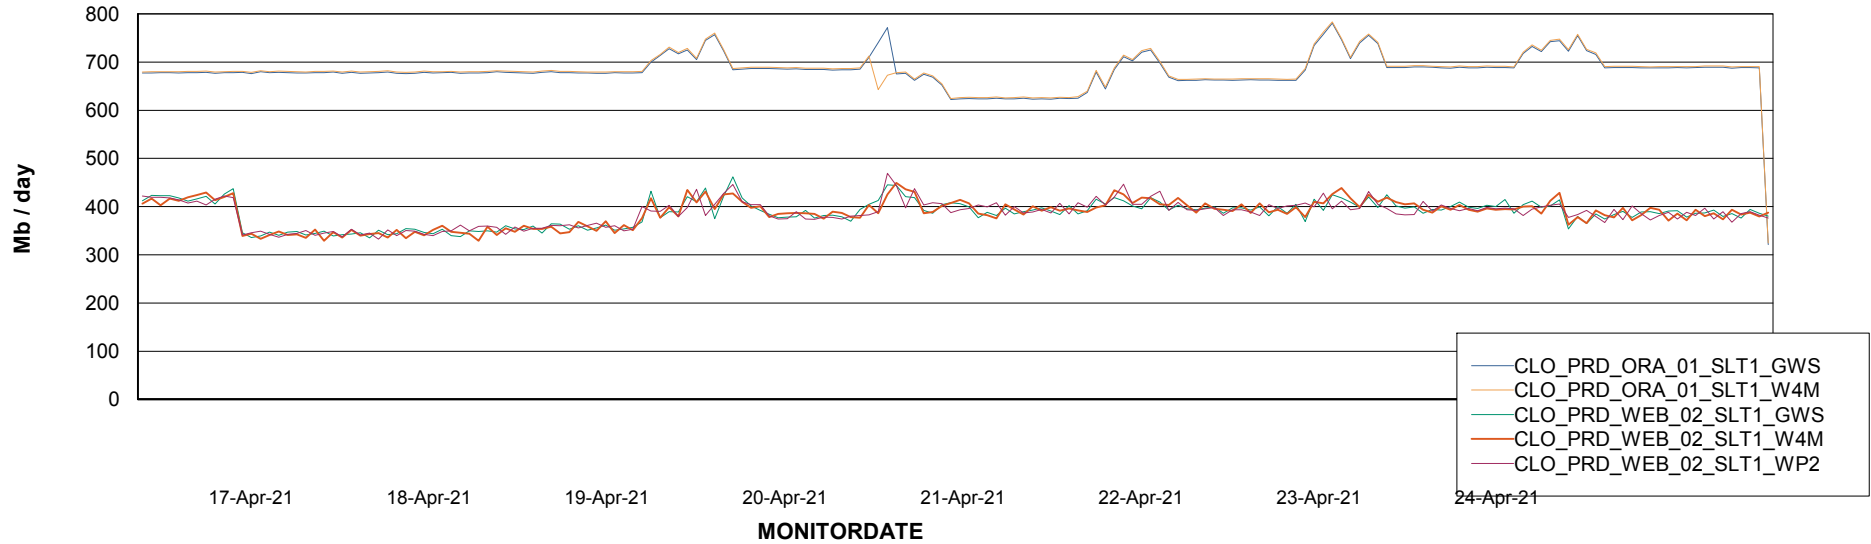

ABSSolute Web Component Services

Avg memory used per ABS Web component