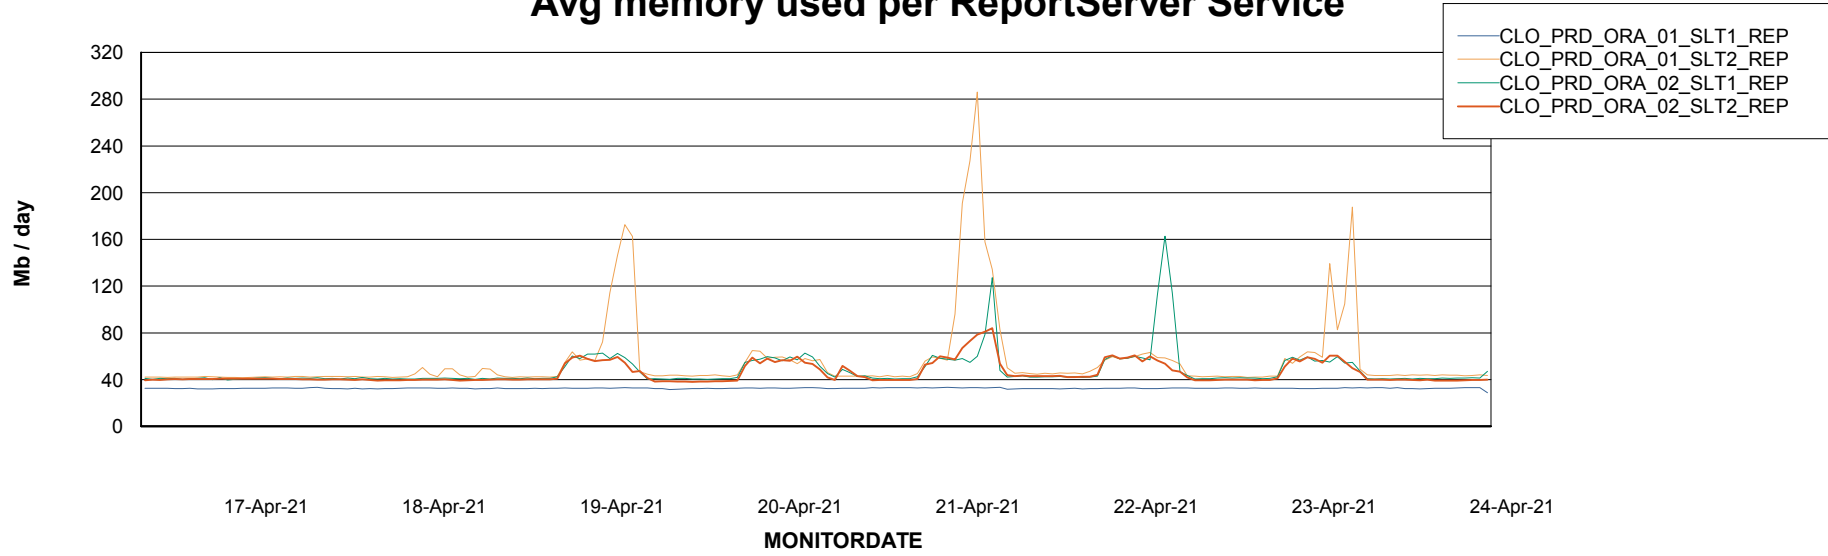

ABSSolute Application ReportServer Services

Avg memory used per ReportServer Service