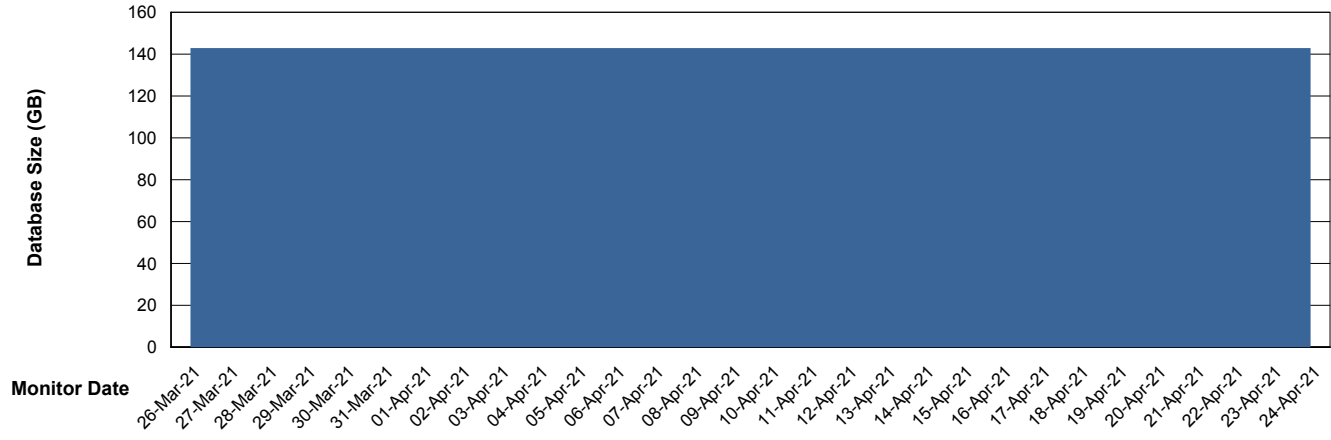

### Database growth over last month

DATABASE SIZE CLODB\_PRD\_Production

### Database growth over last month