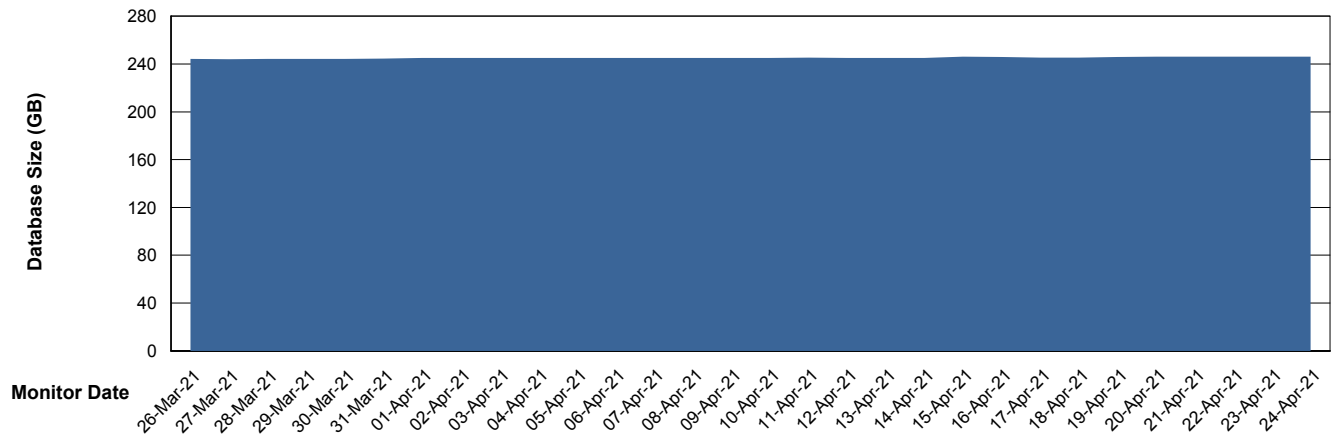

# Weekly SLA Customer Report

Customer CLO Production  
Database ID 38

DATABASE SIZE CLODB\_PRD\_BI

### Database growth over last month

DATABASE SIZE CLODB\_PRD\_Production

### Database growth over last month