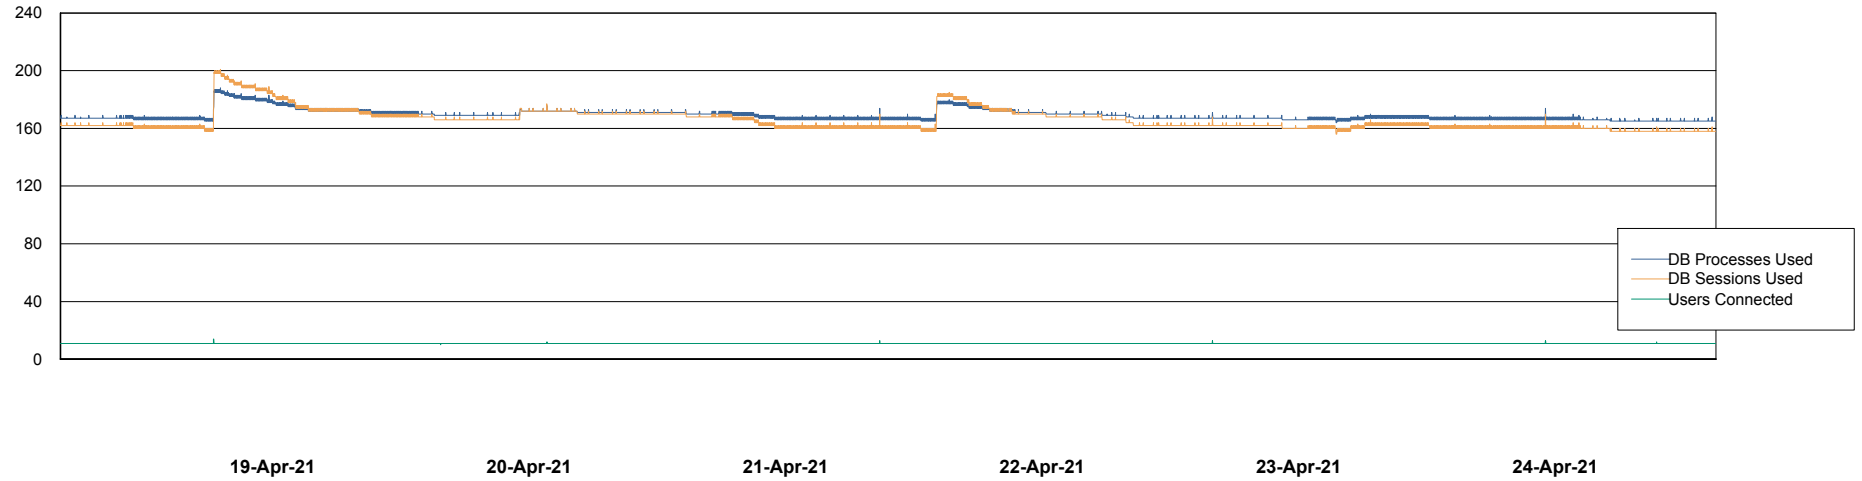

Database Performance CLODB_PRD_Test