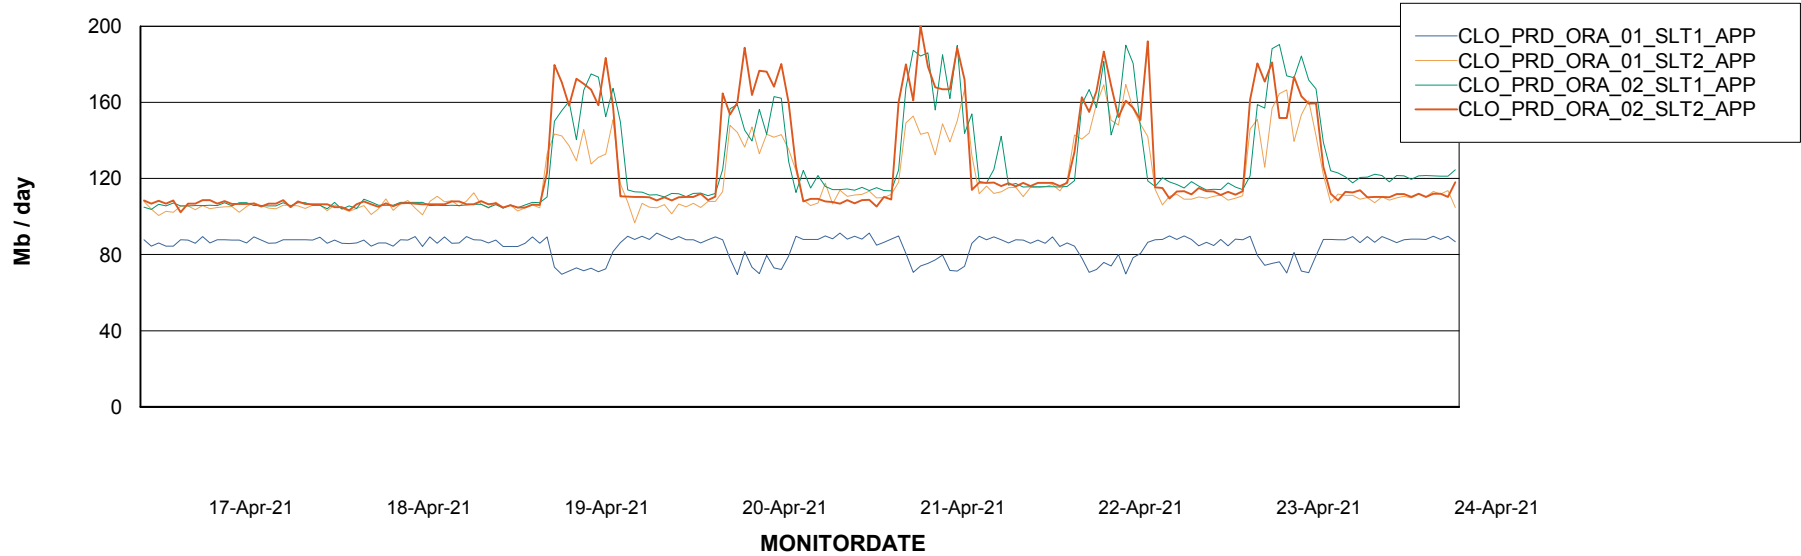

ABSSolute Application Server Services

Avg memory used per ABS Server Service