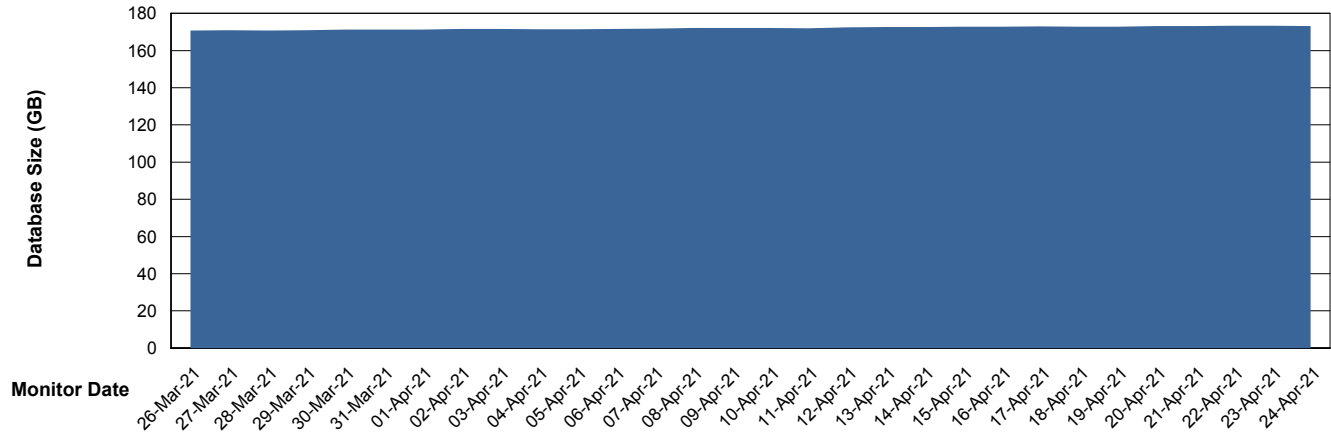

DATABASE SIZE CLODB_PRD_BI

Database growth over last month