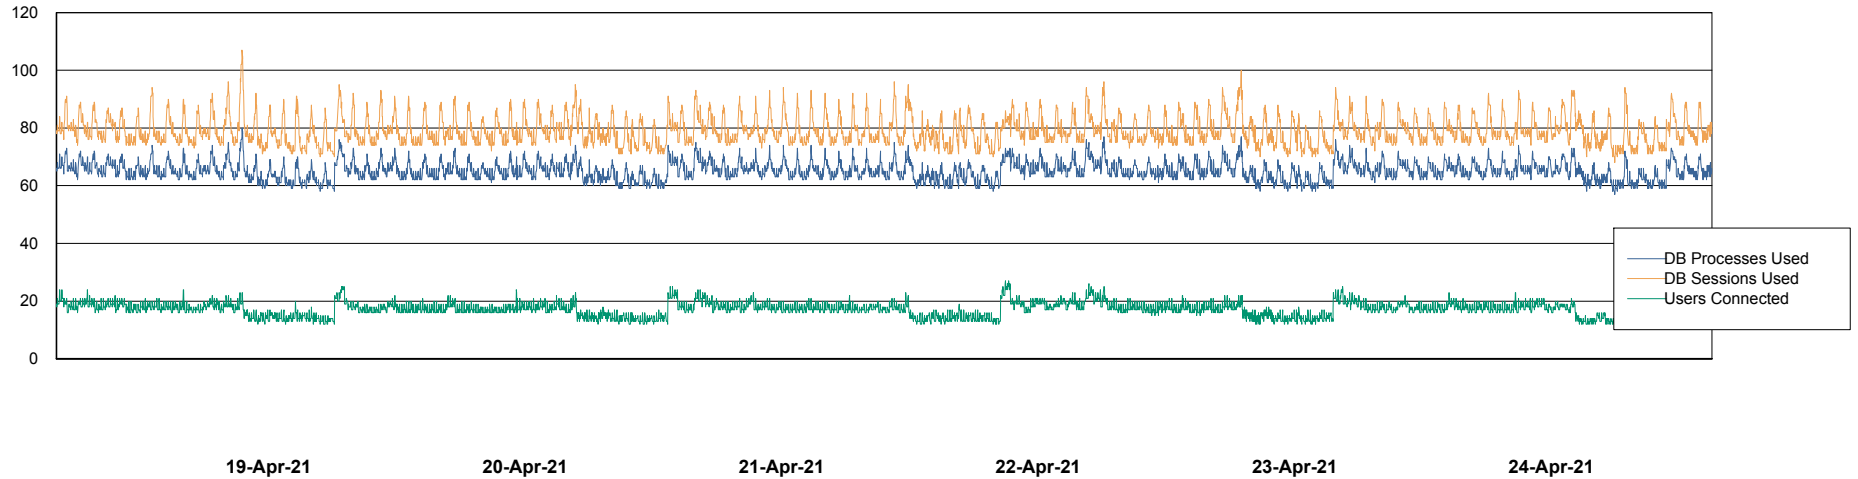

Database Performance CLODB_PRD_BI