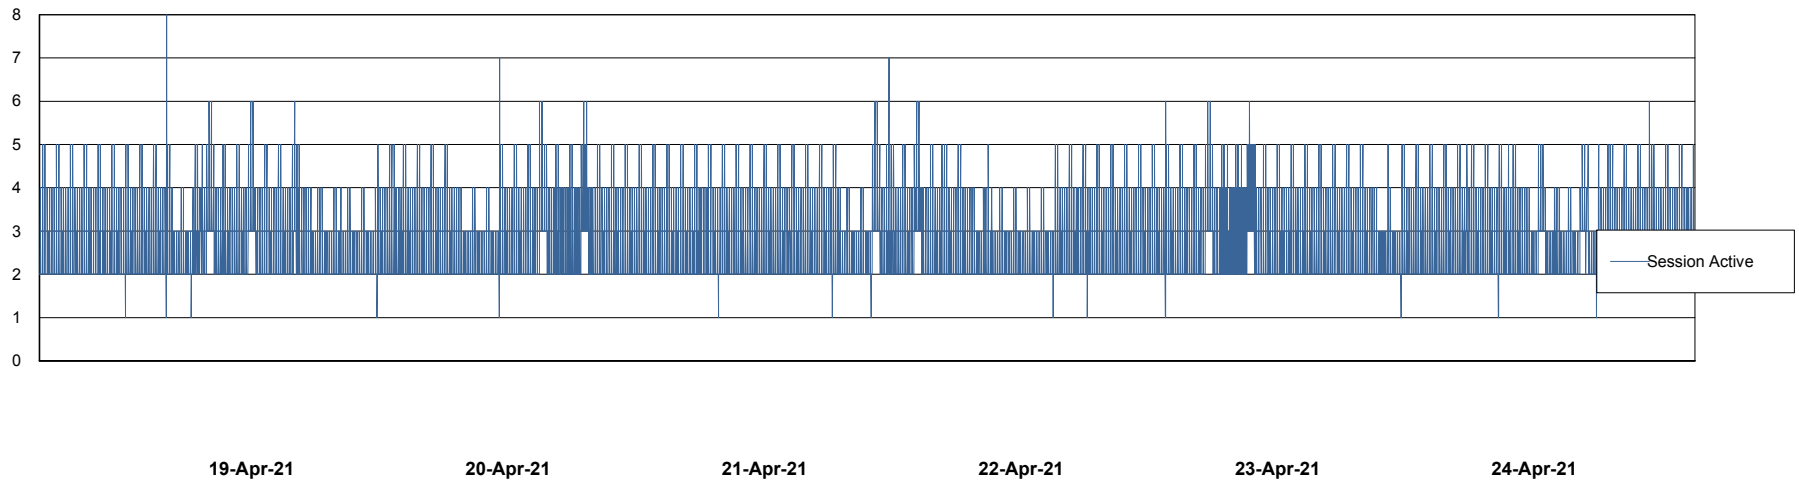

Database Performance CLODB_PRD_BI