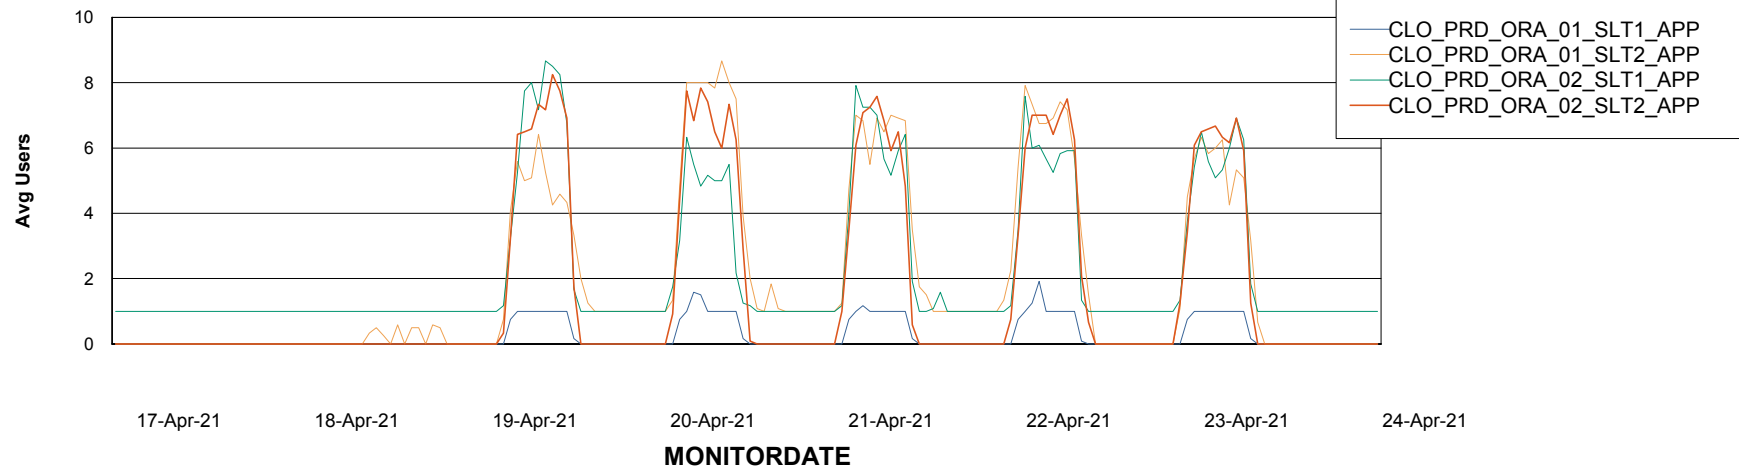

Avg users per day per ABS server