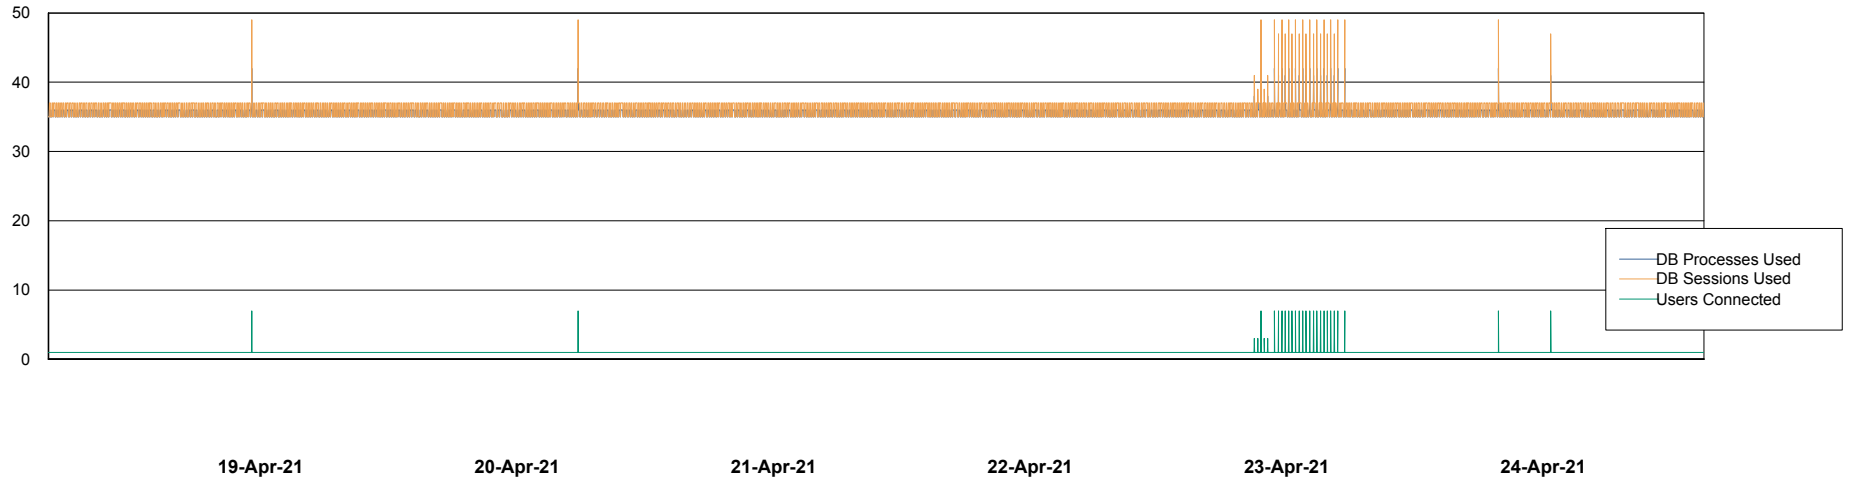

Weekly SLA Customer Report

Customer CIW Production
Database ID 45

Database Performance CIWDB_Production

Weekly SLA Customer Report

Customer CIW Production
Database ID 45

Database Performance CIWDB_Standby

Weekly SLA Customer Report

Customer CIW Production
 Database ID 45

DATABASE SIZE CIWDB_Production

Database growth over last month

Database Tablespace CIWDB_Production

Date	Tablespace Name	Filesize (Gb)	Usedsize (Gb)	Percentage free
24-Apr-21	ABSDATA	51	40	22
	INDX	12	6	50
23-Apr-21	ABSDATA	51	40	22
	INDX	12	6	50
22-Apr-21	ABSDATA	51	40	22
	INDX	12	6	50
21-Apr-21	ABSDATA	51	40	22
	INDX	12	6	50
20-Apr-21	ABSDATA	51	40	22
	INDX	12	6	50
19-Apr-21	ABSDATA	51	40	22
	INDX	12	6	50
18-Apr-21	ABSDATA	51	39	24
	INDX	12	6	50