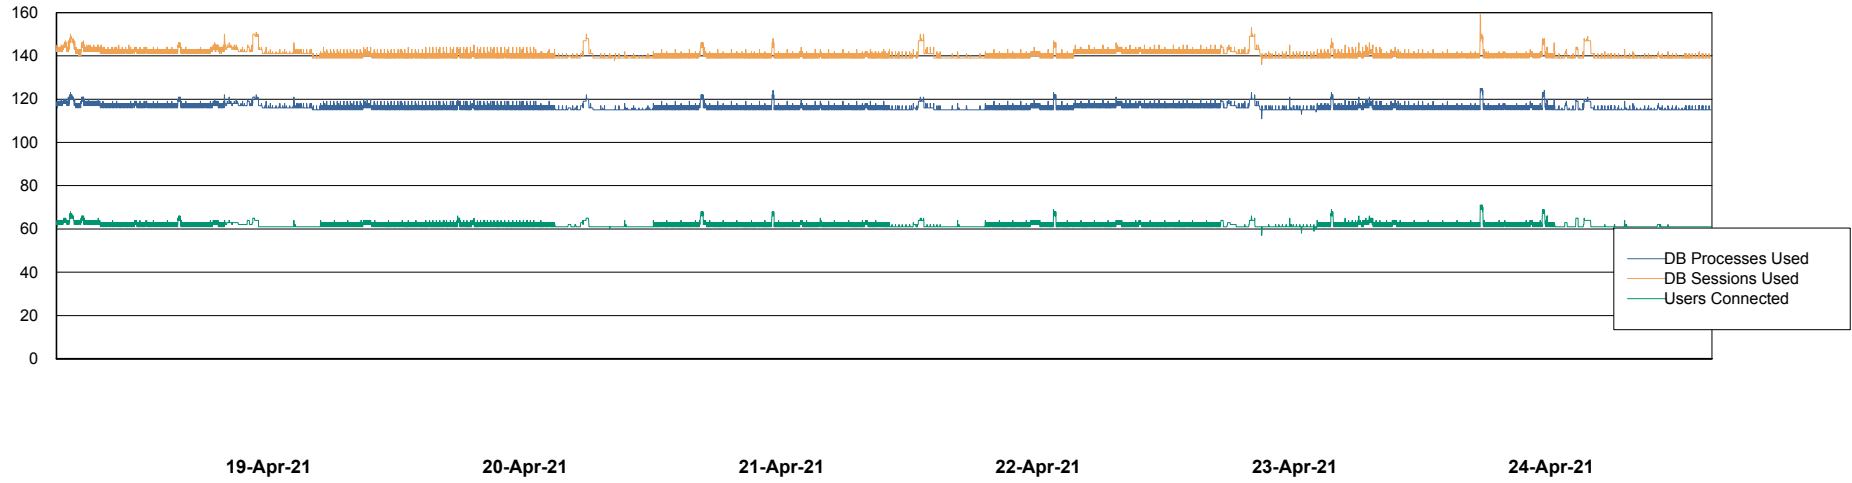

Harddisk Usage CIW_PRD_ORACLE2

	Free disk space on c: (%)	Total disk space on c: (Gb)	Free disk space on d: (%)	Total disk space on d: (Gb)	Free disk space on e: (%)	Total disk space on e: (Gb)
24-Apr-21	92	701	63	700	100	830
23-Apr-21	92	701	62	700	100	830
22-Apr-21	92	701	62	700	100	830
21-Apr-21	92	701	62	700	100	830
20-Apr-21	92	701	62	700	100	830
19-Apr-21	92	701	63	700	100	830
18-Apr-21	92	701	63	700	100	830

Weekly SLA Customer Report

Customer CIW Production
Database ID 45

Database Performance CIWDB_Production

Weekly SLA Customer Report

Customer CIW Production
Database ID 45

Database Performance CIWDB_Standby

Weekly SLA Customer Report