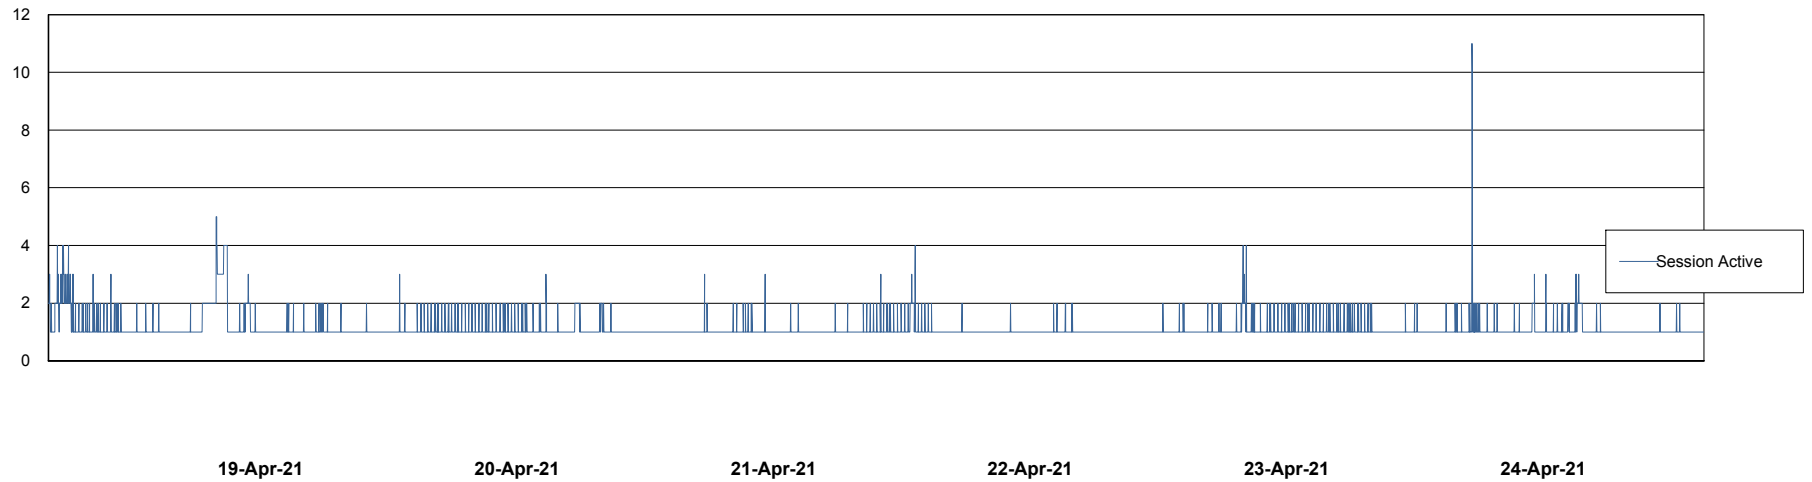

Harddisk Usage CIW_PRD_ORACLE2

	Free disk space on c: (%)	Total disk space on c: (Gb)	Free disk space on d: (%)	Total disk space on d: (Gb)	Free disk space on e: (%)	Total disk space on e: (Gb)
24-Apr-21	92	701	63	700	100	830
23-Apr-21	92	701	62	700	100	830
22-Apr-21	92	701	62	700	100	830
21-Apr-21	92	701	62	700	100	830
20-Apr-21	92	701	62	700	100	830
19-Apr-21	92	701	63	700	100	830
18-Apr-21	92	701	63	700	100	830

Weekly SLA Customer Report

Customer CIW Production
Database ID 45

Database Performance CIWDB_Production

Weekly SLA Customer Report

Customer CIW Production
Database ID 45

Database Performance CIWDB_Standby

Weekly SLA Customer Report