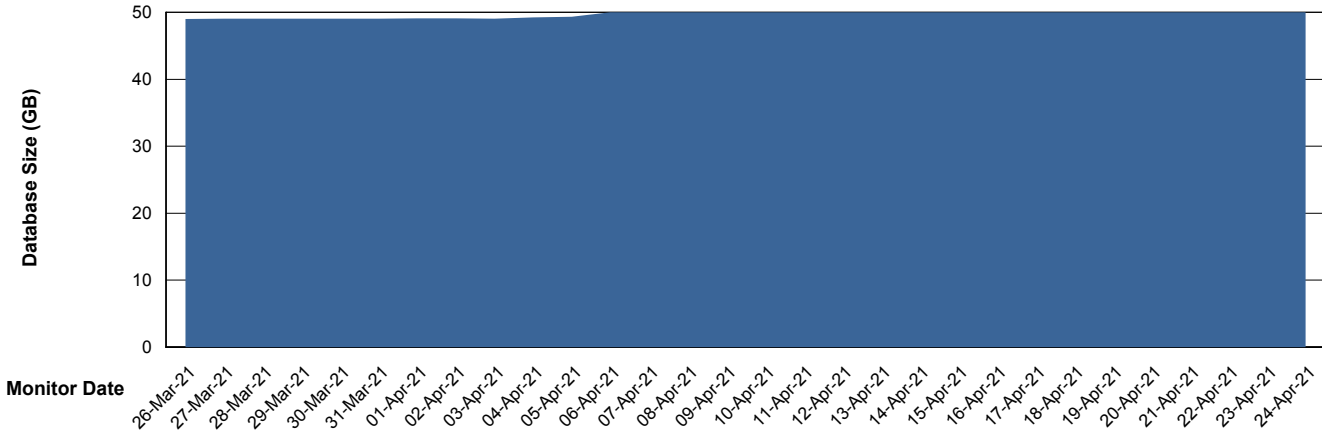

Weekly SLA Customer Report

Customer CIW Production
Database ID 45

Database Performance CIWDB_Production

Weekly SLA Customer Report

Customer CIW Production
Database ID 45

Database Performance CIWDB_Standby

Weekly SLA Customer Report

Customer CIW Production
 Database ID 45

DATABASE SIZE CIWDB_Production

Database growth over last month

Database Tablespace CIWDB_Production

Date	Tablespace Name	Filesize (Gb)	Usedsize (Gb)	Percentage free
24-Apr-21	ABSDATA	51	40	22
	INDX	12	6	50
23-Apr-21	ABSDATA	51	40	22
	INDX	12	6	50
22-Apr-21	ABSDATA	51	40	22
	INDX	12	6	50
21-Apr-21	ABSDATA	51	40	22
	INDX	12	6	50
20-Apr-21	ABSDATA	51	40	22
	INDX	12	6	50
19-Apr-21	ABSDATA	51	40	22
	INDX	12	6	50
18-Apr-21	ABSDATA	51	39	24
	INDX	12	6	50