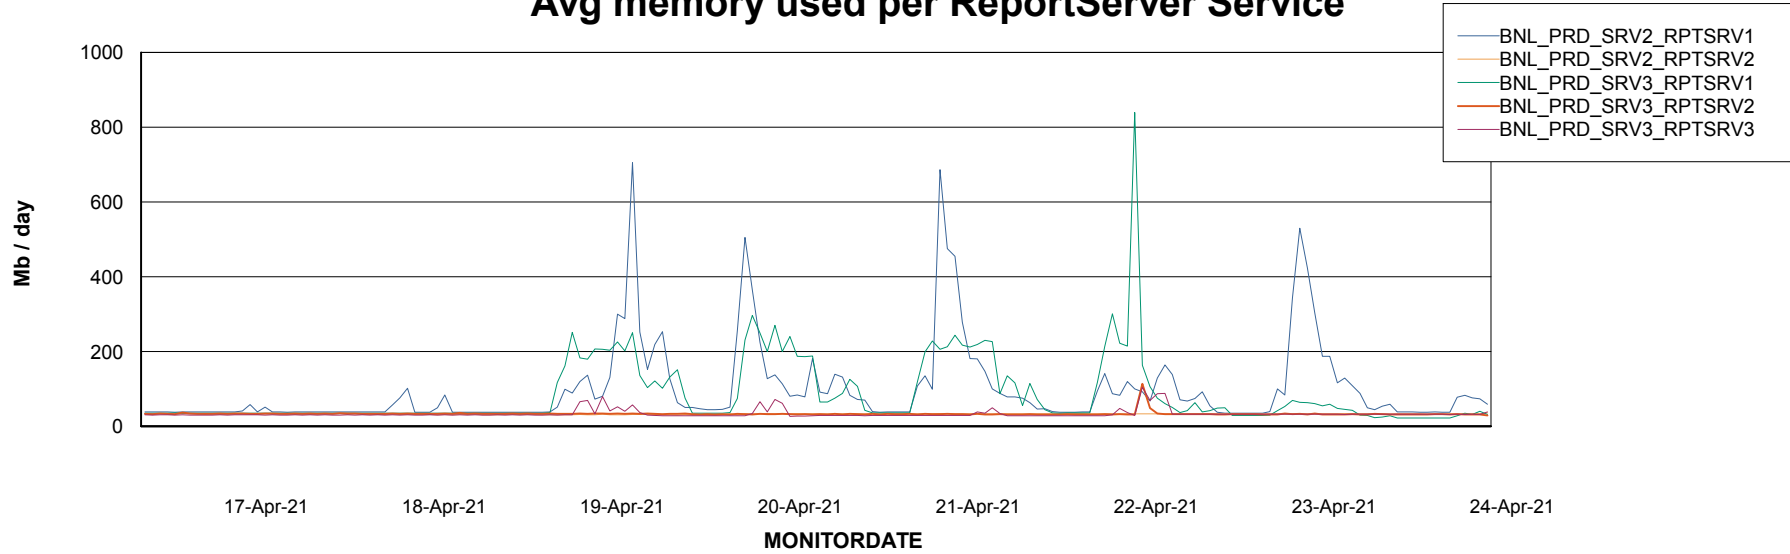

ABSSolute Web Component Services

Avg memory used per ReportServer Service