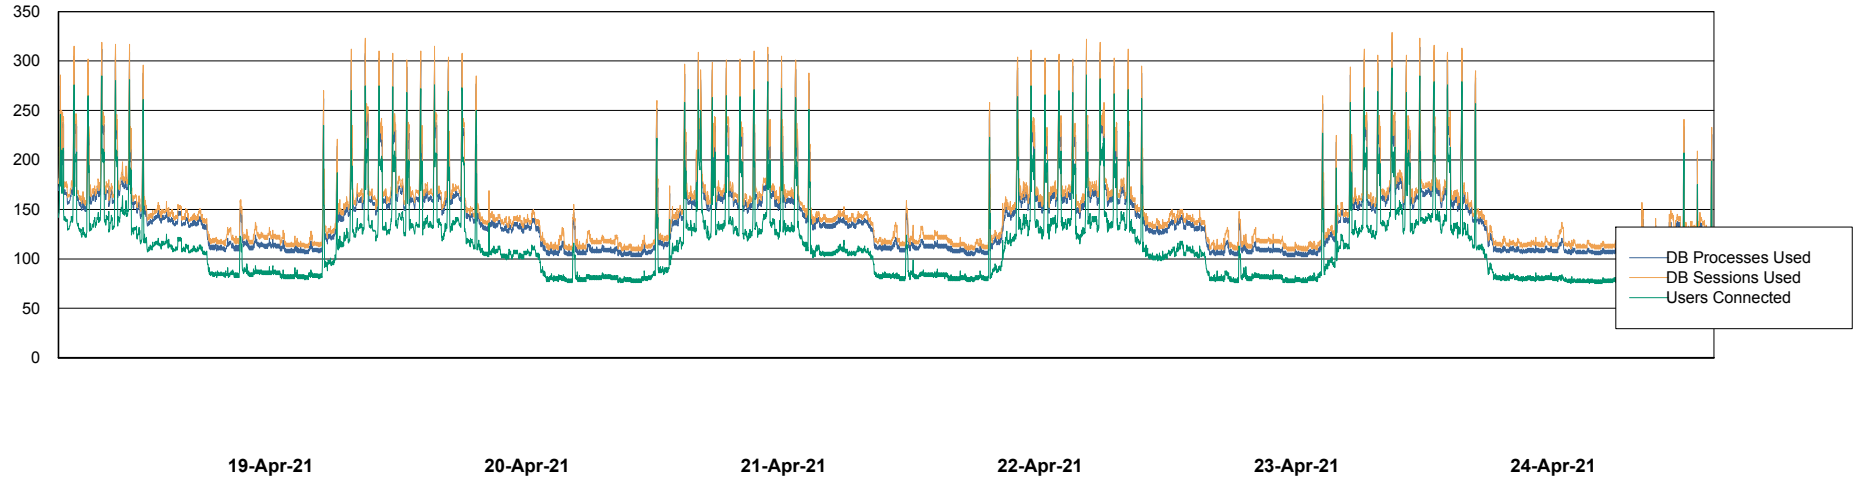

Harddisk Usage BNL_PRD_vm-absa03

	Free disk space on c: (%)	Total disk space on c: (Gb)	Free disk space on d: (%)	Total disk space on d: (Gb)	Free disk space on f: (%)	Total disk space on f: (Gb)
24-Apr-21	68	127	55	127	92	64
23-Apr-21	68	127	55	127	92	64
22-Apr-21	68	127	55	127	92	64
21-Apr-21	68	127	55	127	92	64
20-Apr-21	68	127	55	127	92	64
19-Apr-21	67	127	55	127	92	64
18-Apr-21	66	127	55	127	92	64

Weekly SLA Customer Report

Customer BNL_Production
Database ID 83

Database Performance BNLDB_Production

Weekly SLA Customer Report

Customer BNL_Production
 Database ID 83

DATABASE SIZE BNLDB_Production

Database growth over last month