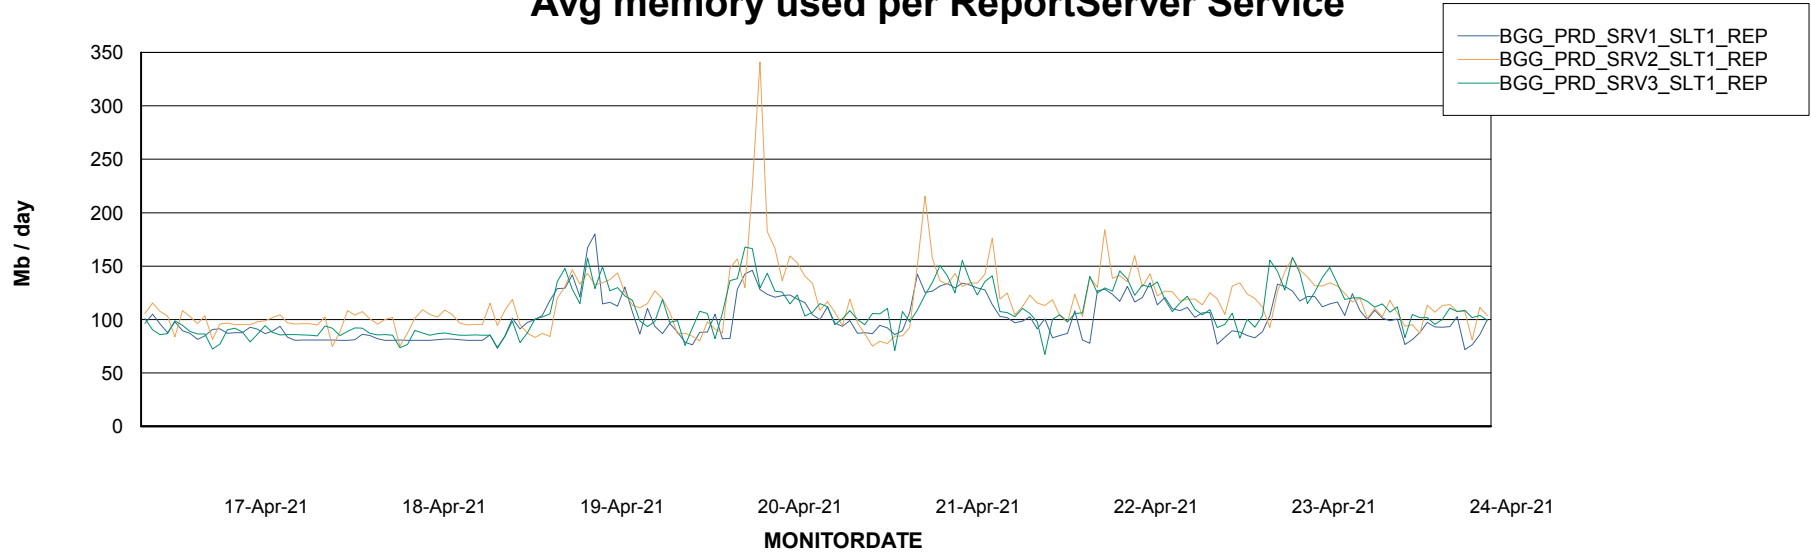

Avg memory used per ABS Server Service

Avg users per day per ABS server

Weekly SLA Customer Report

Customer BGG_Production
Database ID 58

ABSolute Application ReportServer Services

Avg memory used per ReportServer Service