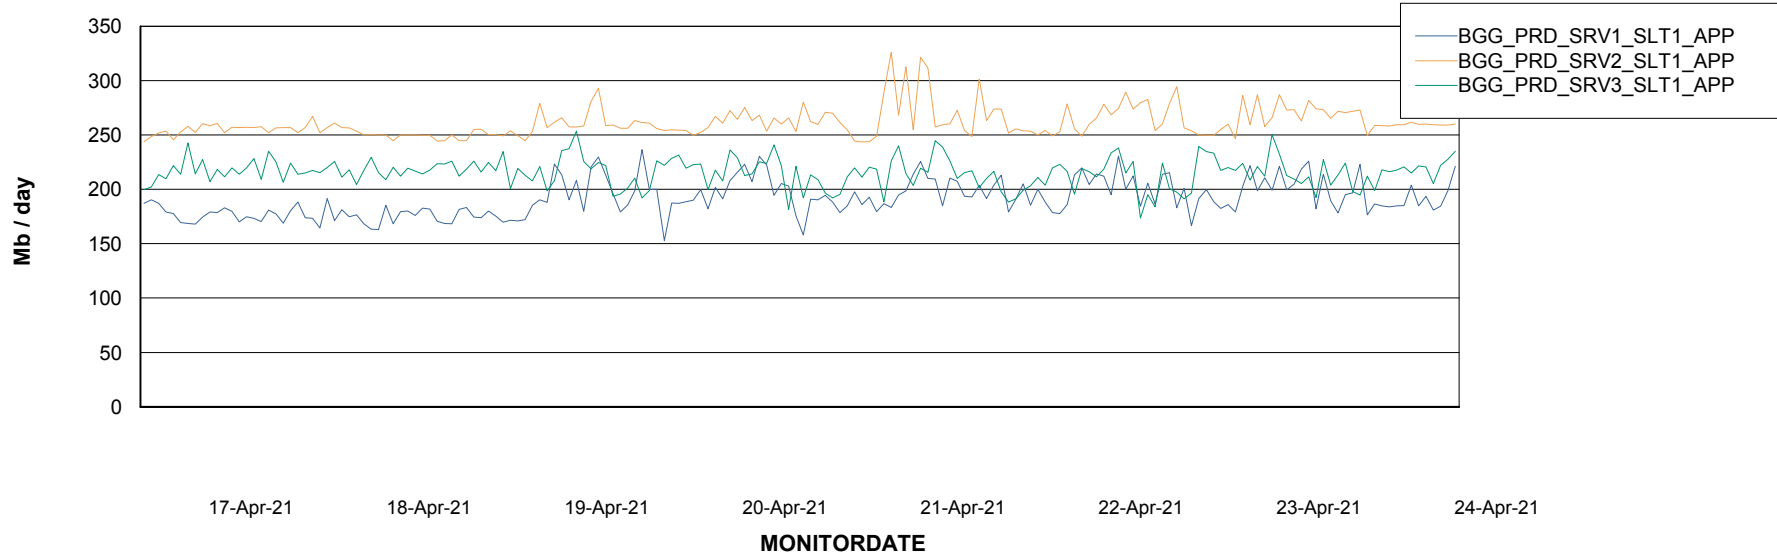

ABSSolute Application Server Services

Avg memory used per ABS Server Service