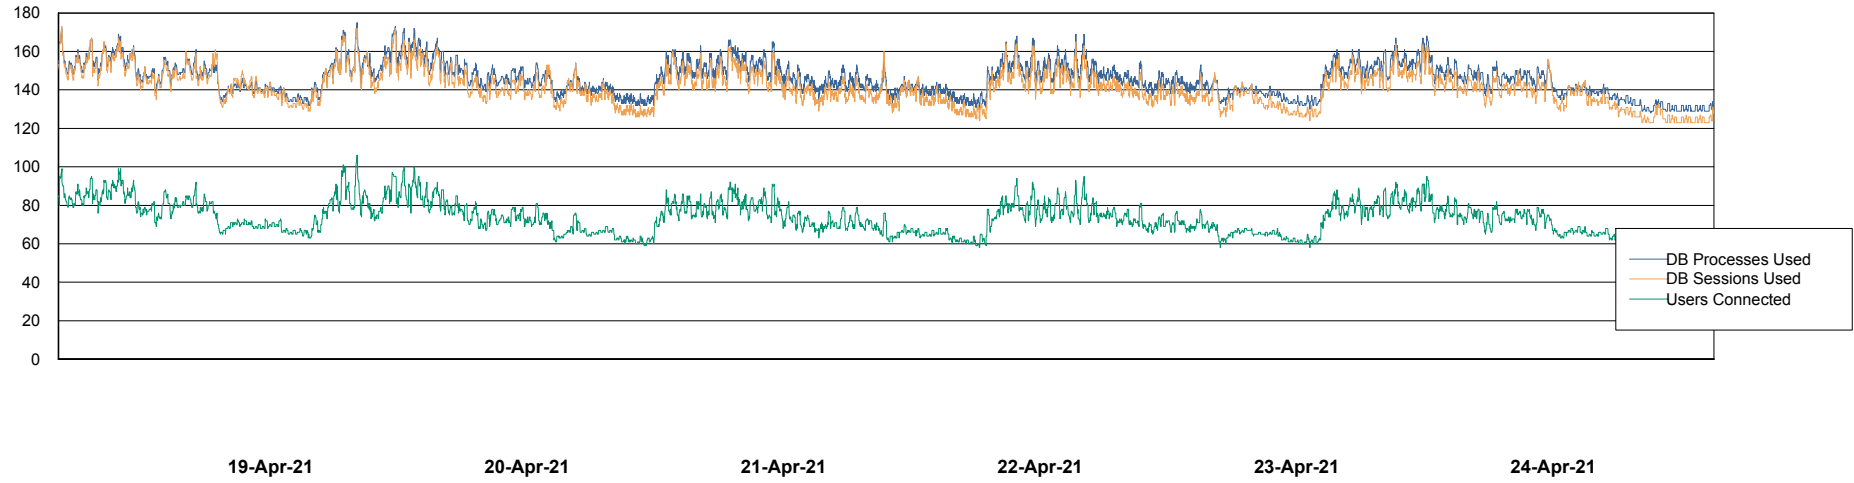

Database Performance BGGDB_Production