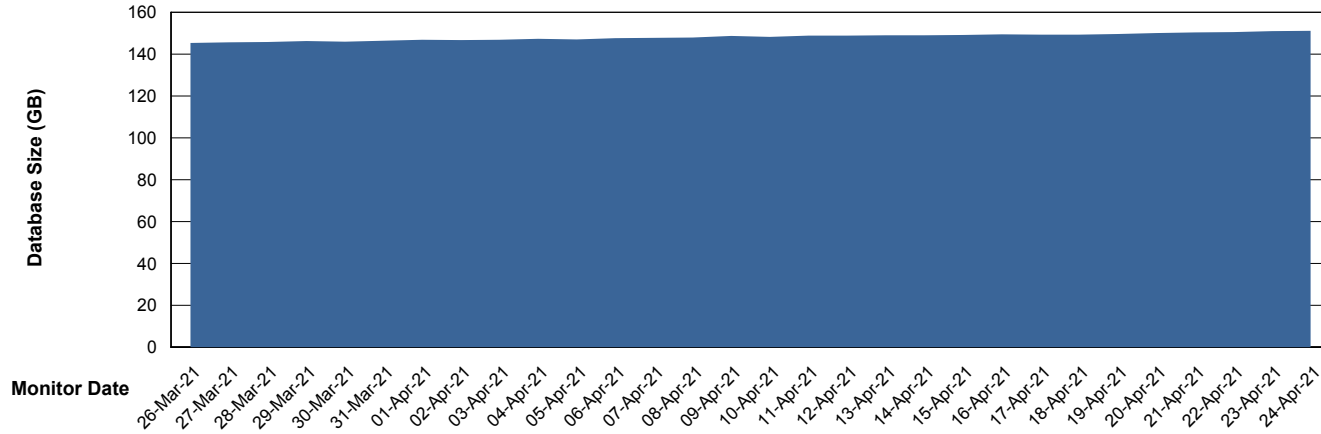

Weekly SLA Customer Report

Customer BGG_Production
Database ID 58

Database Performance BGGDB_BI

19-Apr-21 20-Apr-21 21-Apr-21 22-Apr-21 23-Apr-21 24-Apr-21

19-Apr-21 20-Apr-21 21-Apr-21 22-Apr-21 23-Apr-21 24-Apr-21

Weekly SLA Customer Report

Customer BGG_Production
Database ID 58

Database Performance BGGDB_Production

Weekly SLA Customer Report

Customer BGG_Production
Database ID 58

Database Performance BGGDB_Standby

Weekly SLA Customer Report

Customer BGG_Production
Database ID 58

DATABASE SIZE BGGDB_BI

Database growth over last month

DATABASE SIZE BGGDB_Production

Database growth over last month

Weekly SLA Customer Report

Customer BGG_Production
Database ID 58