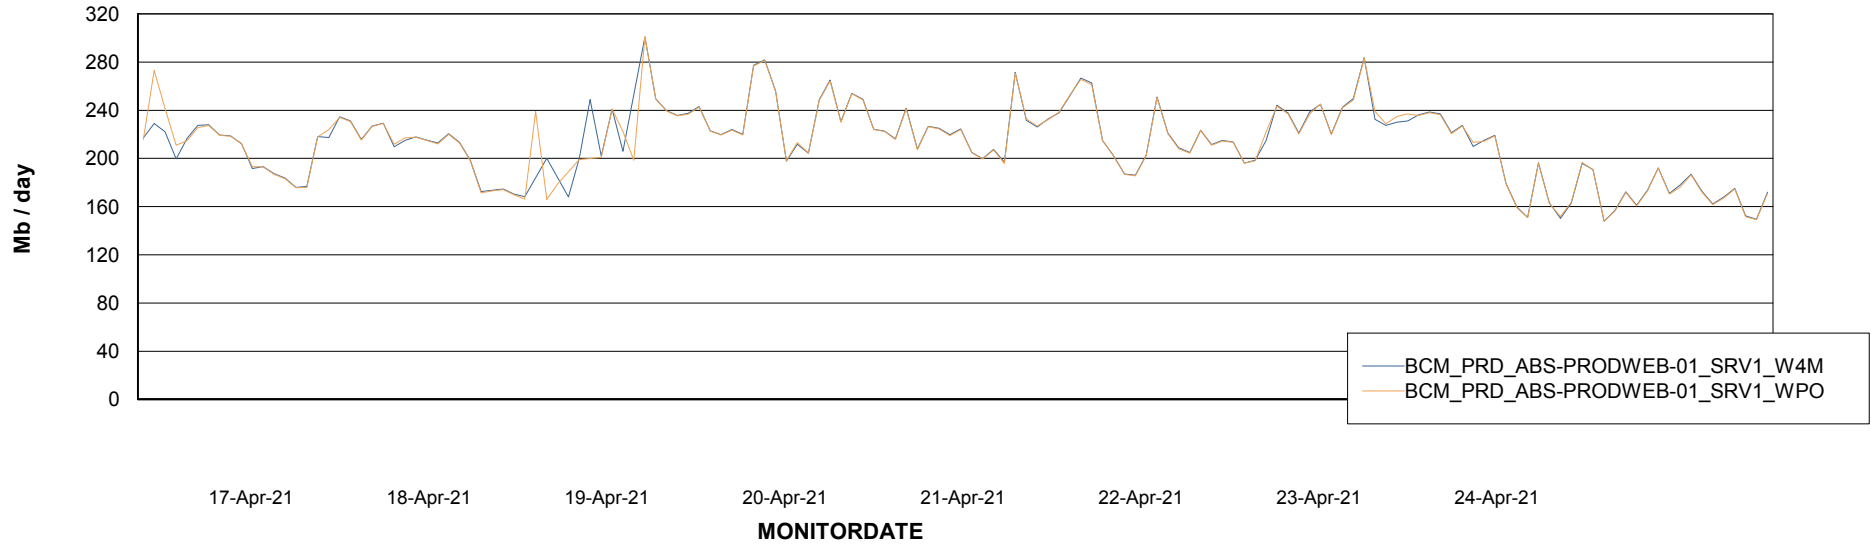

ABSSolute Application ReportServer Services

Avg memory used per ReportServer Service

Weekly SLA Customer Report

Customer BCM_Production
Database ID 81

ABSolute Web Component Services

Avg memory used per ABS Web component