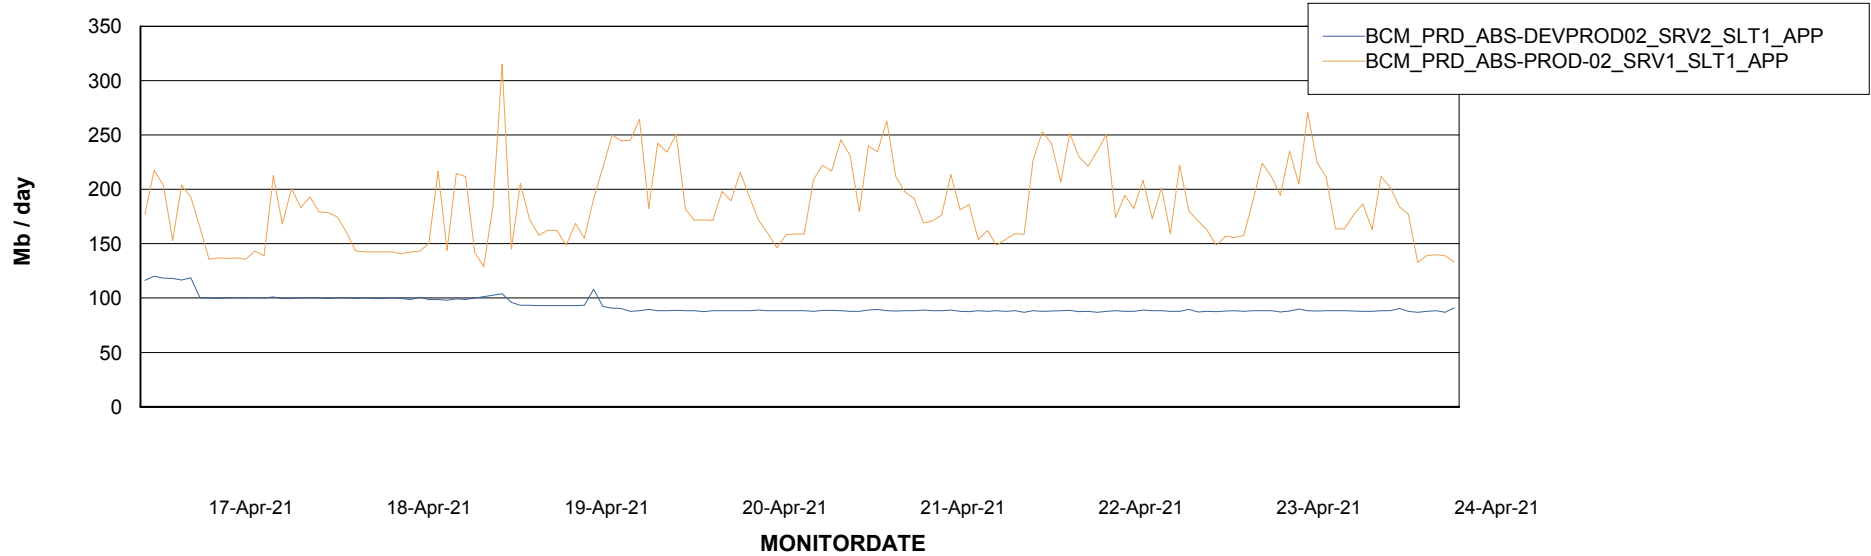

Weekly SLA Customer Report

Customer BCM_Production
Database ID 81

Database Performance BCMDB_ABS1 Production Database

Weekly SLA Customer Report

Customer BCM_Production
Database ID 81

Database Performance BCMDB_ABS1SB Standby Database

Weekly SLA Customer Report

Customer BCM_Production
 Database ID 81

DATABASE SIZE BCMDB_ABS1 Production Database

Database growth over last month

Database Tablespace BCMDB_ABS1 Production Database

Date	Tablespace Name	Filesize (Gb)	Usedsize (Gb)	Percentage free
24-Apr-21	ABSDATA	5	4	15
	INDX	10	8	18
23-Apr-21	ABSDATA	5	4	15
	INDX	10	8	18
22-Apr-21	ABSDATA	5	4	15
	INDX	10	8	18
21-Apr-21	ABSDATA	5	4	15
	INDX	10	8	18
20-Apr-21	ABSDATA	5	4	15
	INDX	10	8	18
18-Apr-21	ABSDATA	5	4	15
	INDX	10	8	18

Weekly SLA Customer Report

Customer BCM_Production
Database ID 81

ABSolute Application Server Services

Avg memory used per ABS Server Service

Avg users per day per ABS server

Weekly SLA Customer Report

Customer BCM_Production
Database ID 81