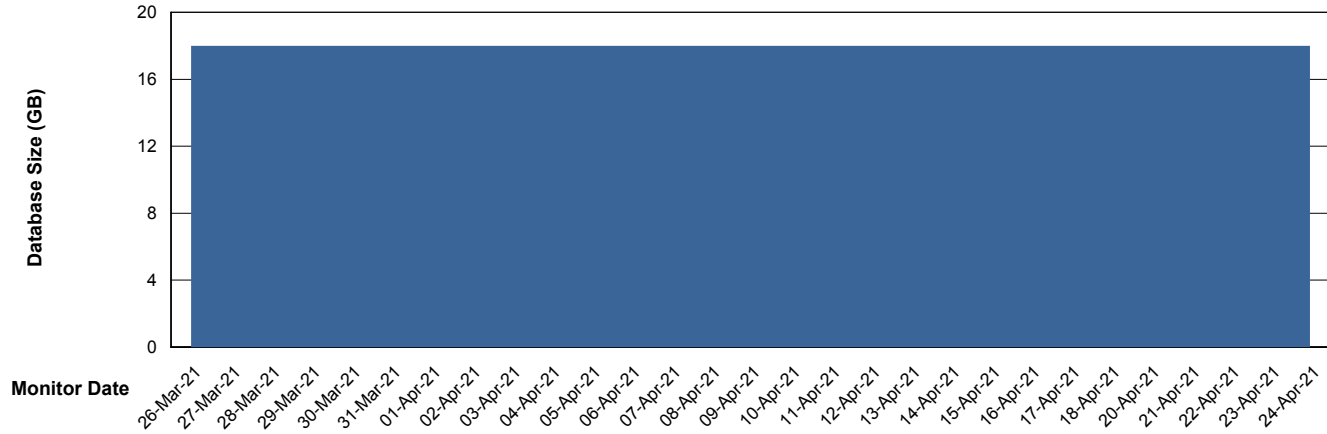

Weekly SLA Customer Report

Customer BCM_Production
Database ID 81

Database Performance BCMDB_ABS1 Production Database

Weekly SLA Customer Report

Customer BCM_Production
Database ID 81

Database Performance BCMDB_ABS1SB Standby Database

Weekly SLA Customer Report

Customer BCM_Production
 Database ID 81

DATABASE SIZE BCMDB_ABS1 Production Database

Database growth over last month

Database Tablespace BCMDB_ABS1 Production Database

Date	Tablespace Name	Filesize (Gb)	Usedsize (Gb)	Percentage free
24-Apr-21	ABSDATA	5	4	15
	INDX	10	8	18
23-Apr-21	ABSDATA	5	4	15
	INDX	10	8	18
22-Apr-21	ABSDATA	5	4	15
	INDX	10	8	18
21-Apr-21	ABSDATA	5	4	15
	INDX	10	8	18
20-Apr-21	ABSDATA	5	4	15
	INDX	10	8	18
18-Apr-21	ABSDATA	5	4	15
	INDX	10	8	18