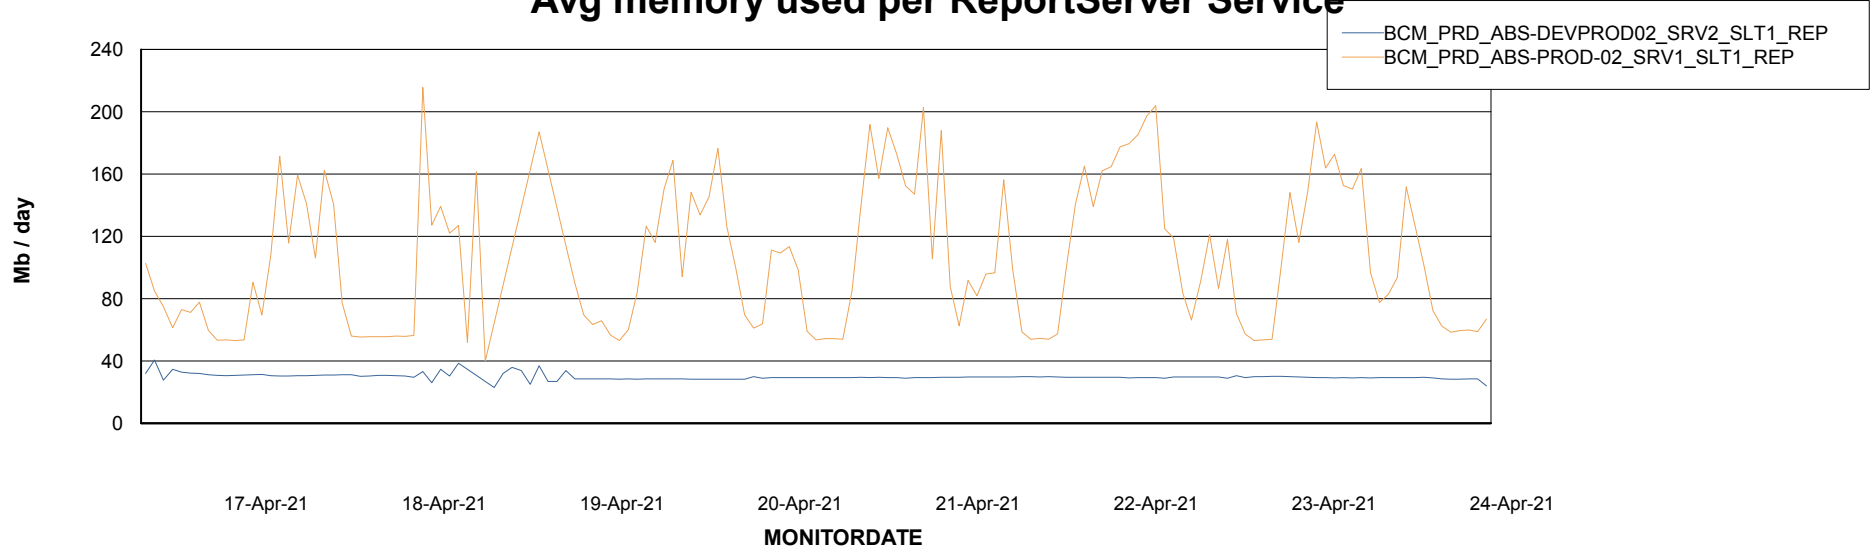

ABSSolute Application ReportServer Services

Avg memory used per ReportServer Service