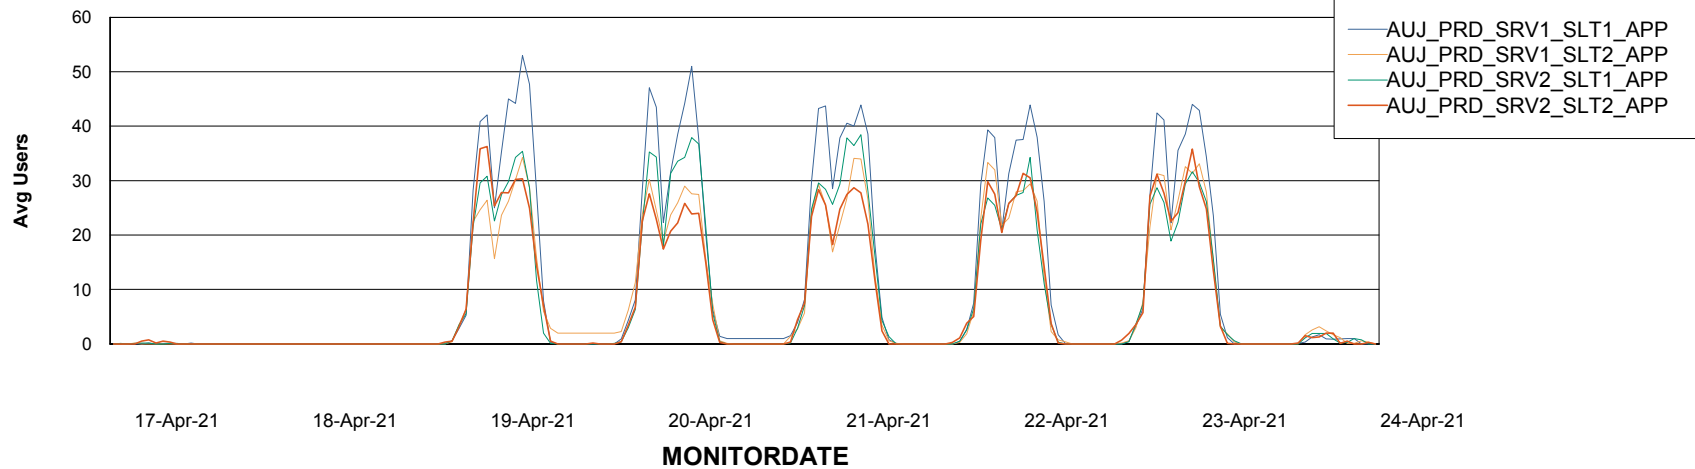

Avg users per day per ABS server