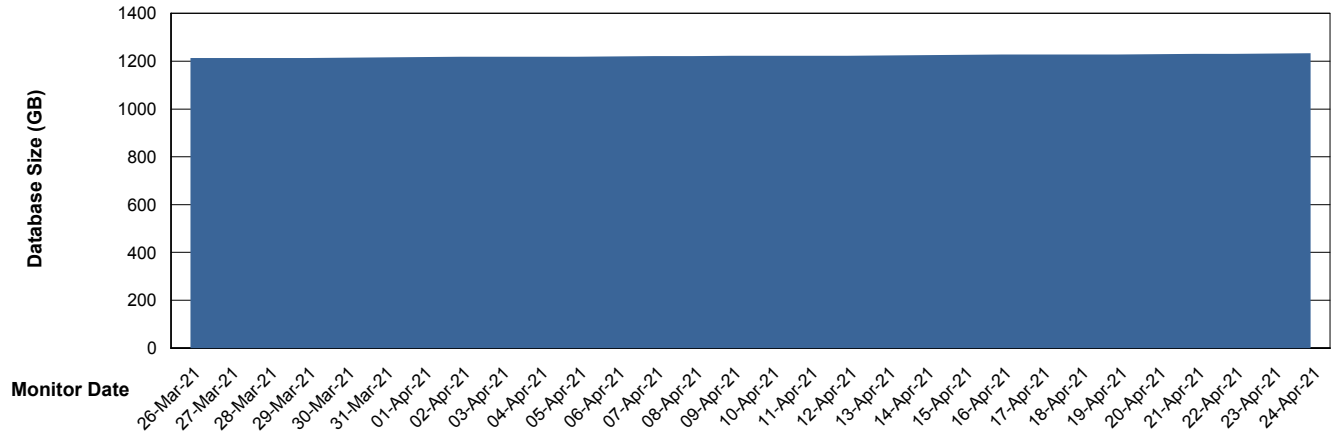

Customer AUJ_Production
Database ID 41

Database Performance AUJDB_BI_TS1

Weekly SLA Customer Report

Customer AUJ_Production
Database ID 41

DATABASE SIZE AUJ_DB4_Primary

Database growth over last month

DATABASE SIZE AUJDB_BI

Database growth over last month

Weekly SLA Customer Report

Customer AUJ_Production
Database ID 41

DATABASE SIZE AUJDB_BI_TS1

Database growth over last month

Weekly SLA Customer Report

Customer AUJ_Production
Database ID 41