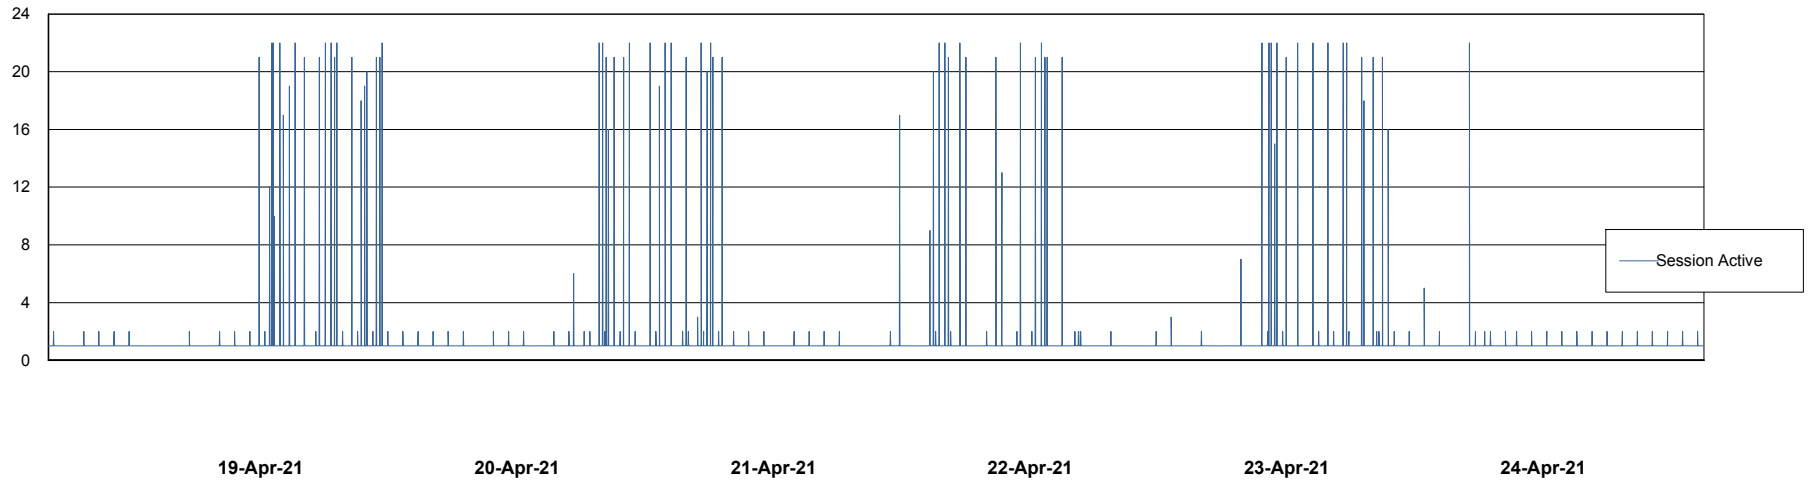

Weekly SLA Customer Report

Customer AUJ_Production
Database ID 41

Database Performance AUJ_DB4_Primary

Weekly SLA Customer Report

Customer AUJ_Production
Database ID 41

Database Performance AUJ_DB5_Standby

Weekly SLA Customer Report

Customer AUJ_Production
Database ID 41

Database Performance AUJ_DB6_Standby2

Weekly SLA Customer Report

Customer AUJ_Production
Database ID 41

Database Performance AUJDB_BI

Weekly SLA Customer Report