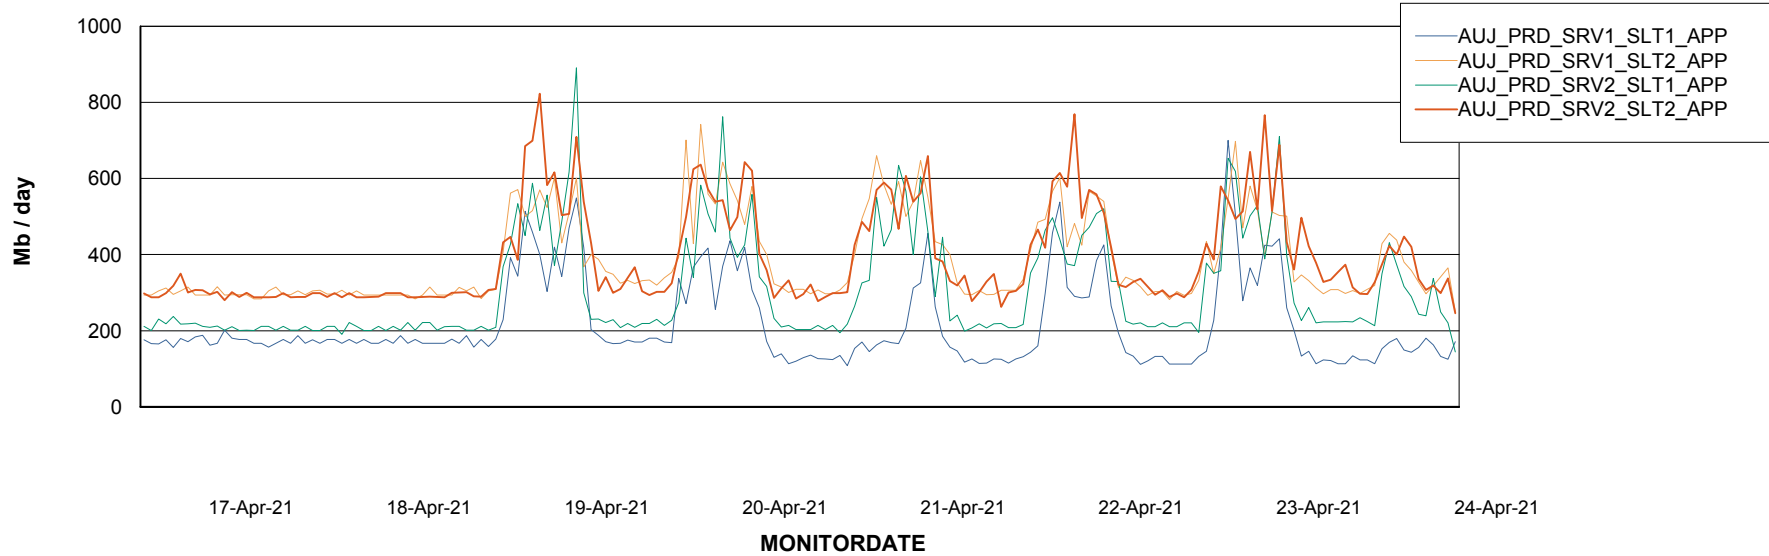

ABSSolute Application Server Services

Avg memory used per ABS Server Service