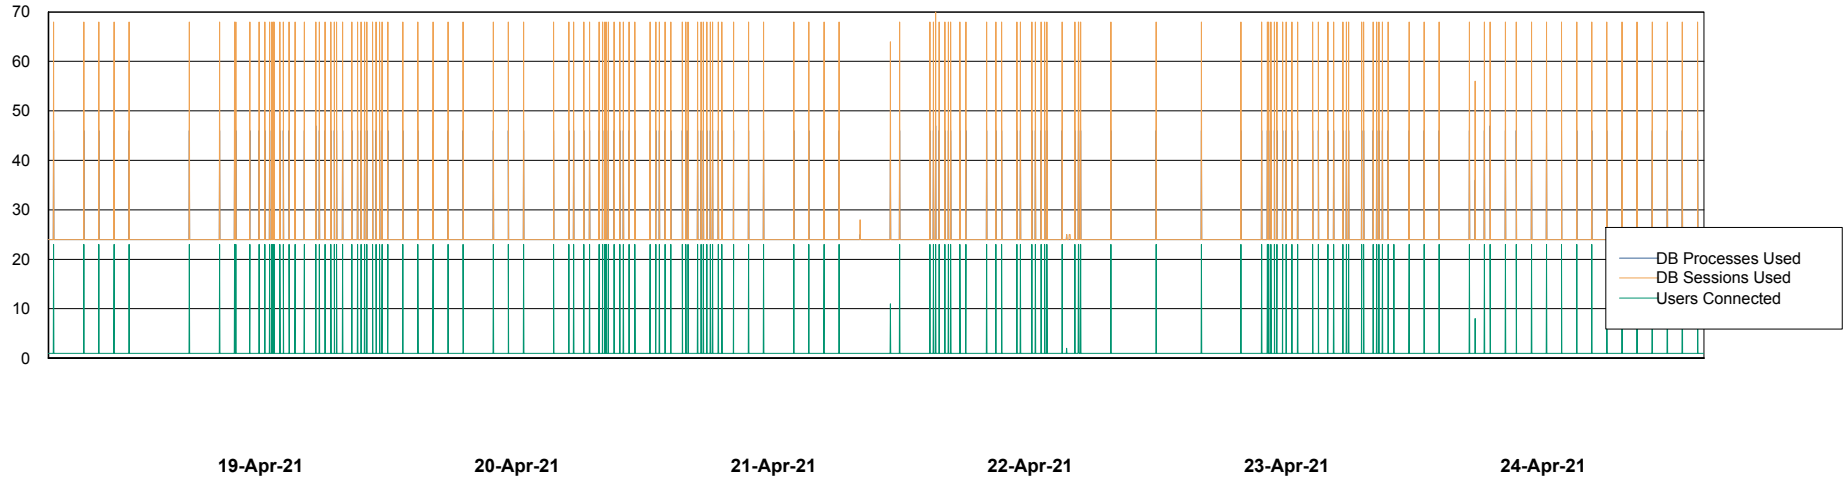

Weekly SLA Customer Report

Customer AUJ_Production
Database ID 41

Database Performance AUJ_DB4_Primary

Weekly SLA Customer Report

Customer AUJ_Production
Database ID 41

Database Performance AUJ_DB5_Standby

Weekly SLA Customer Report

Customer AUJ_Production
Database ID 41

Database Performance AUJ_DB6_Standby2

Weekly SLA Customer Report

Customer AUJ_Production
Database ID 41

Database Performance AUJDB_BI

Weekly SLA Customer Report