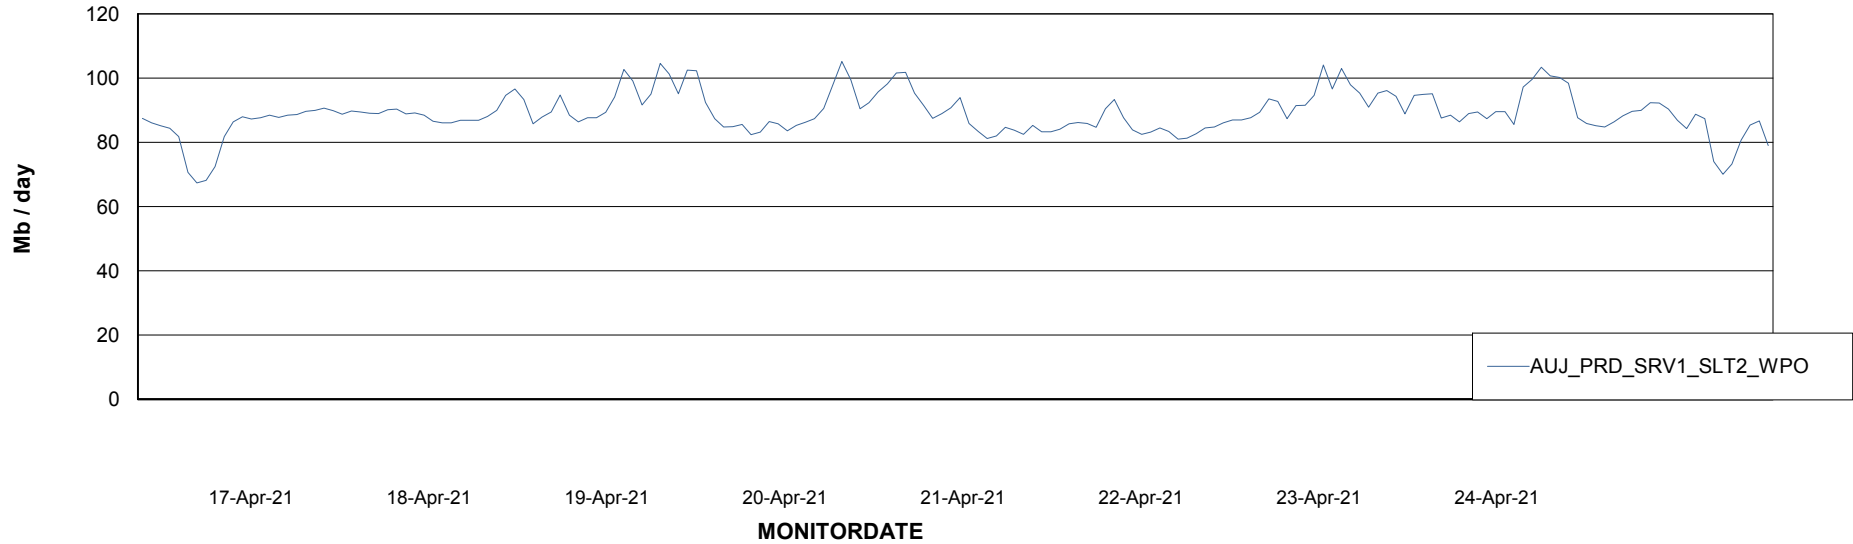

ABSSolute Web Component Services

Avg memory used per ABS Web component