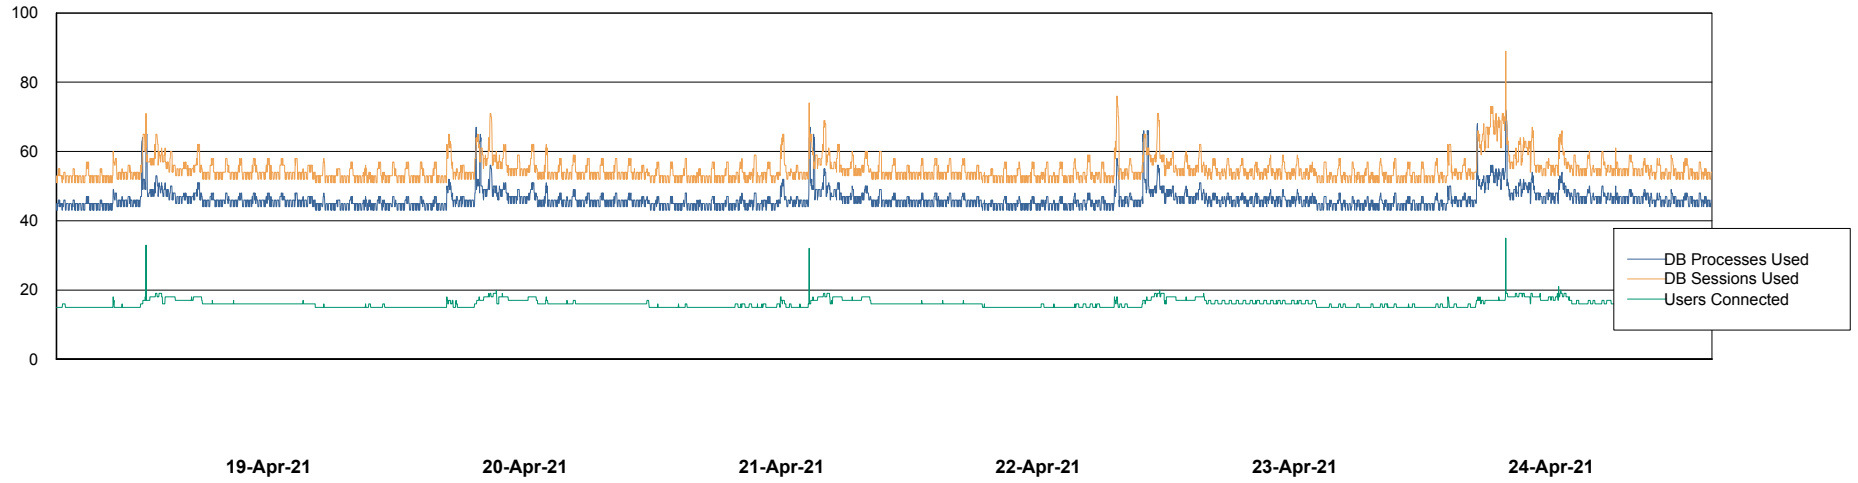

Weekly SLA Customer Report

Customer AUJ_Production
Database ID 41

Database Performance AUJ_DB6_Standby2

Weekly SLA Customer Report

Customer AUJ_Production
Database ID 41

Database Performance AUJDB_BI

Weekly SLA Customer Report