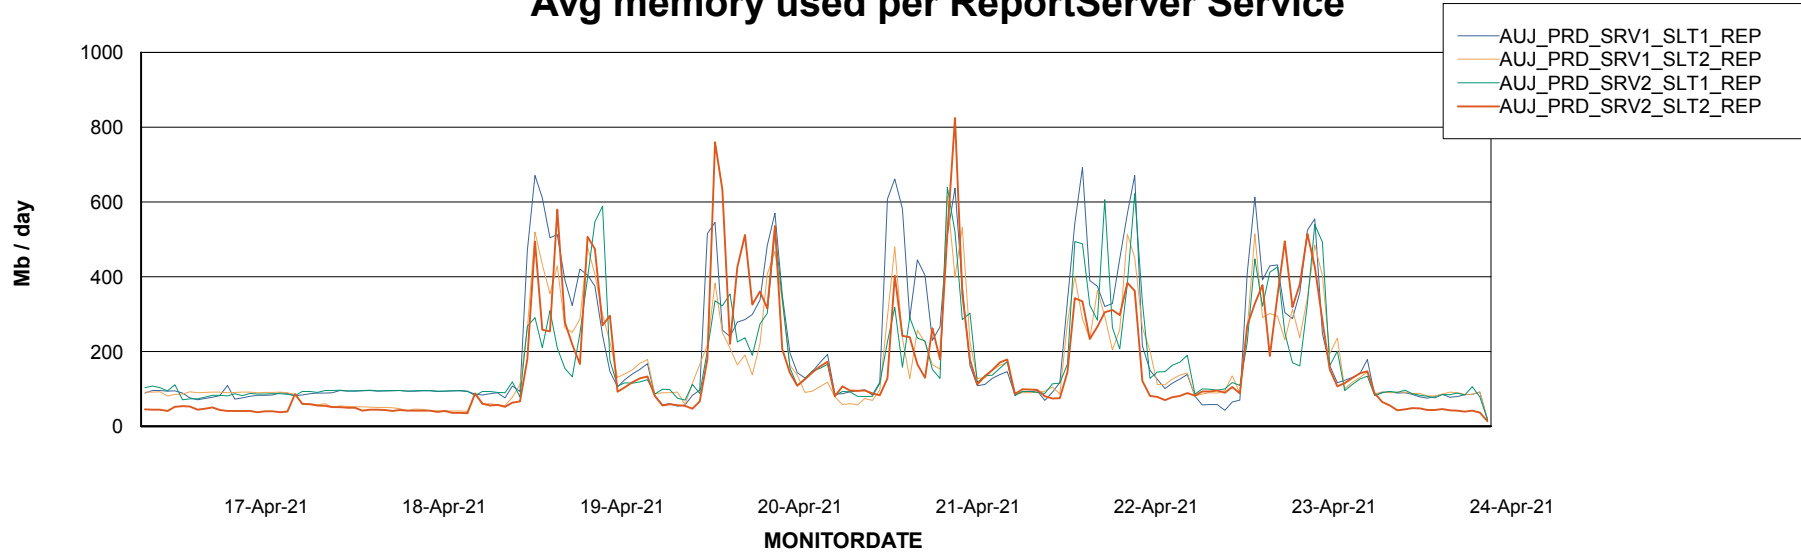

Avg memory used per ABS Server Service

Avg users per day per ABS server

Weekly SLA Customer Report

Customer AUJ_Production
Database ID 41

ABSSolute Application ReportServer Services

Avg memory used per ReportServer Service