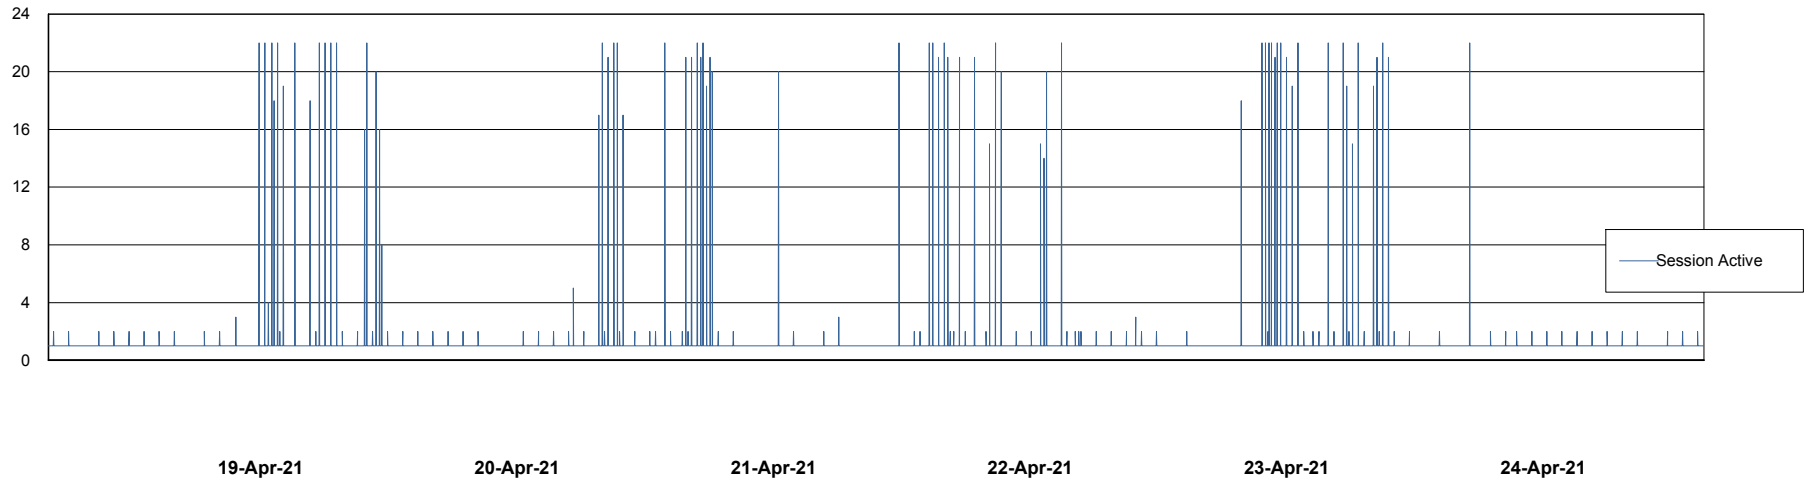

Weekly SLA Customer Report

Customer AUJ_Production
Database ID 41

Database Performance AUJ_DB4_Primary

Weekly SLA Customer Report

Customer AUJ_Production
Database ID 41

Database Performance AUJ_DB5_Standby

Weekly SLA Customer Report

Customer AUJ_Production
Database ID 41

Database Performance AUJ_DB6_Standby2

Weekly SLA Customer Report

Customer AUJ_Production
Database ID 41

Database Performance AUJDB_BI

Weekly SLA Customer Report