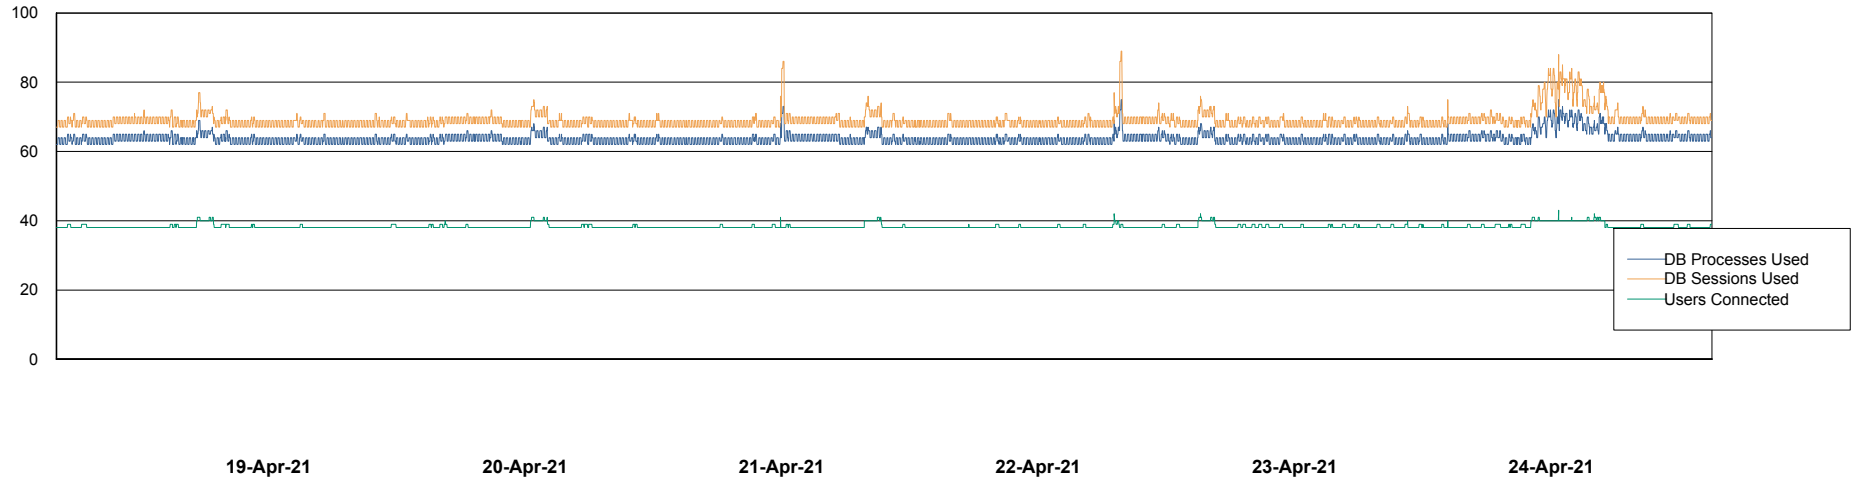

Database Performance AUJDB_BI_TS1