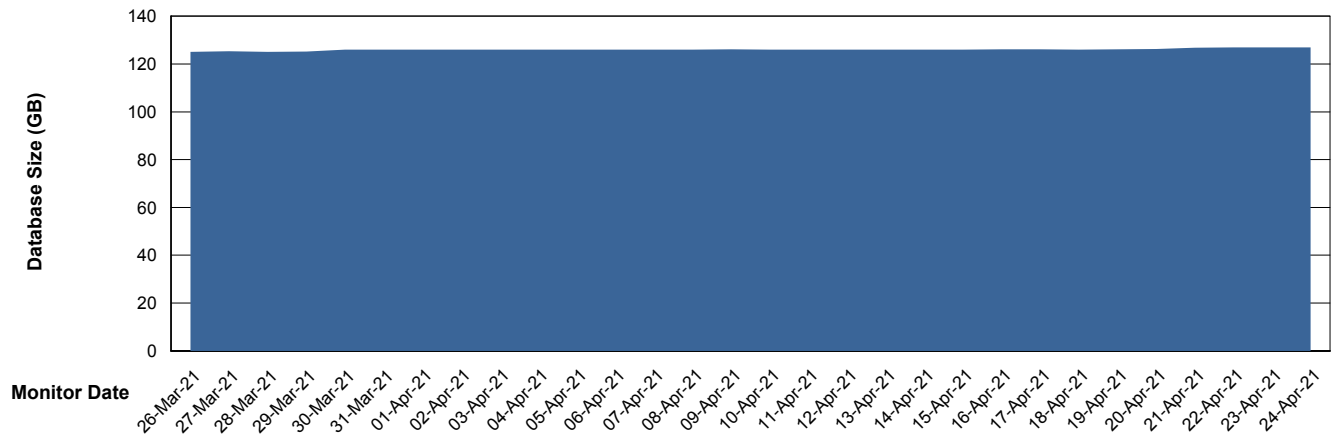

Customer AUJ_Production
Database ID 41

Database Performance AUJDB_BI_TS1

Weekly SLA Customer Report

Customer AUJ_Production
Database ID 41

DATABASE SIZE AUJ_DB4_Primary

Database growth over last month

DATABASE SIZE AUJDB_BI

Database growth over last month

Weekly SLA Customer Report

Customer AUJ_Production
Database ID 41

DATABASE SIZE AUJDB_BI_TS1

Database growth over last month

Weekly SLA Customer Report

Customer AUJ_Production
Database ID 41