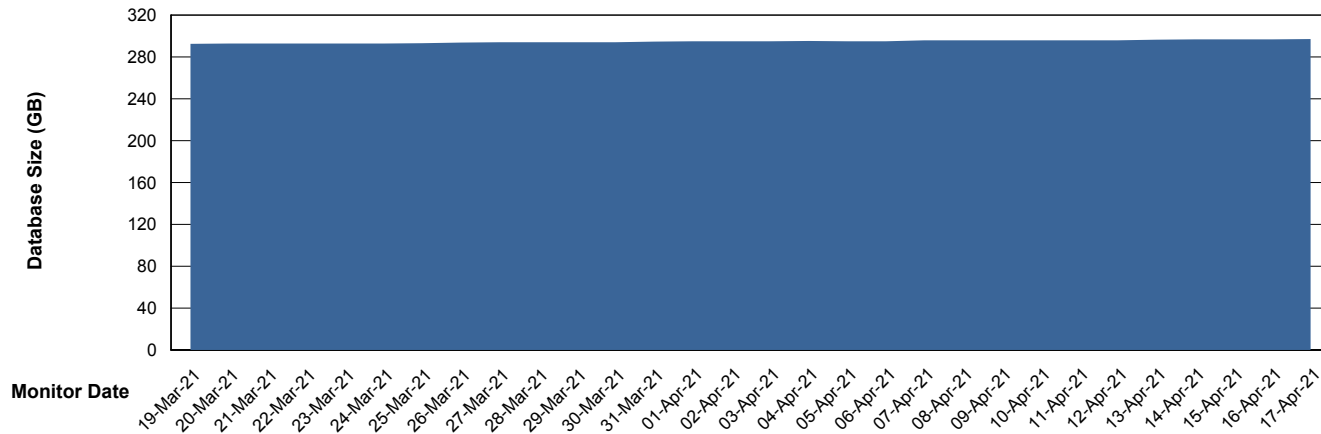

DATABASE SIZE VOSDB_Production

Database growth over last month