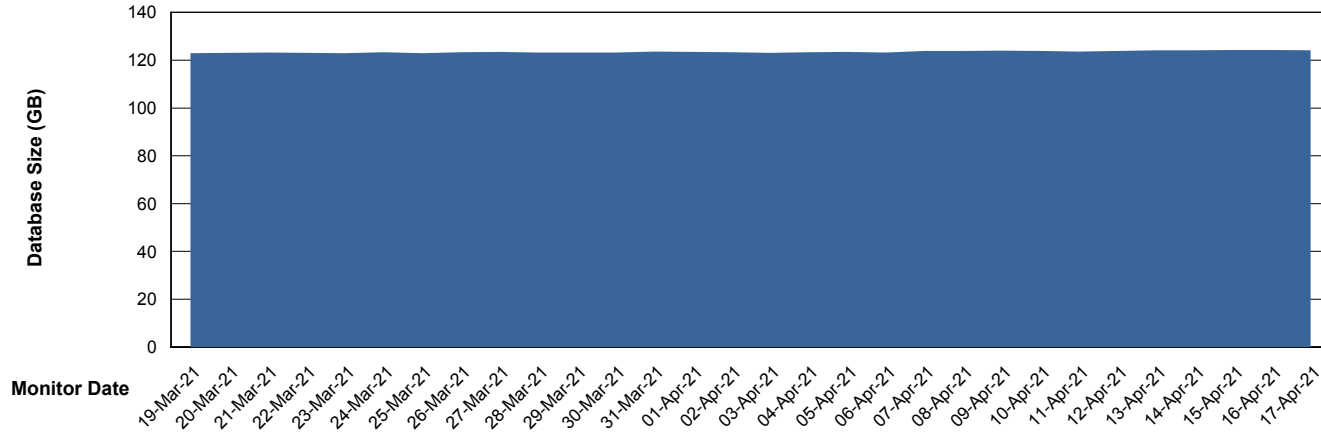

DATABASE SIZE VOSBIDB_Production

Database growth over last month