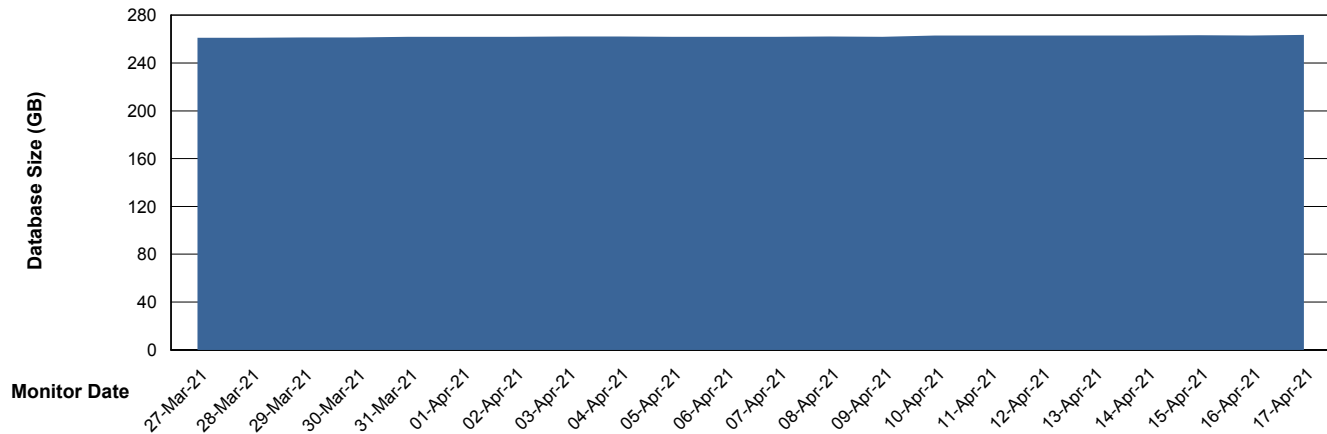

Weekly SLA Customer Report

Customer VEN_Production
Database ID 35

Database Performance VENDB_BI

Weekly SLA Customer Report

Customer VEN_Production
Database ID 35

Database Performance VENDB_Production

Weekly SLA Customer Report

Customer VEN_Production
Database ID 35

Database Performance VENDB_Standby

Weekly SLA Customer Report

Customer VEN_Production
Database ID 35

DATABASE SIZE VENDB_BI

Database growth over last month

DATABASE SIZE VENDB_Production

Database growth over last month

Weekly SLA Customer Report

Customer VEN_Production
Database ID 35

Database Tablespace		VENDB_BI		
Date	Tablespace Name	Filesize (Gb)	Usedsize (Gb)	Percentage free
17-Apr-21	ABSDATA	130	31	76
	INDX	55	45	18
16-Apr-21	ABSDATA	130	31	76
	INDX	55	44	20
15-Apr-21	ABSDATA	130	30	77
	INDX	55	44	20
14-Apr-21	ABSDATA	130	30	77
	INDX	55	44	20
13-Apr-21	ABSDATA	130	30	77
	INDX	55	44	20
12-Apr-21	ABSDATA	130	31	76
	INDX	55	44	20
11-Apr-21	ABSDATA	130	31	76
	INDX	55	44	20