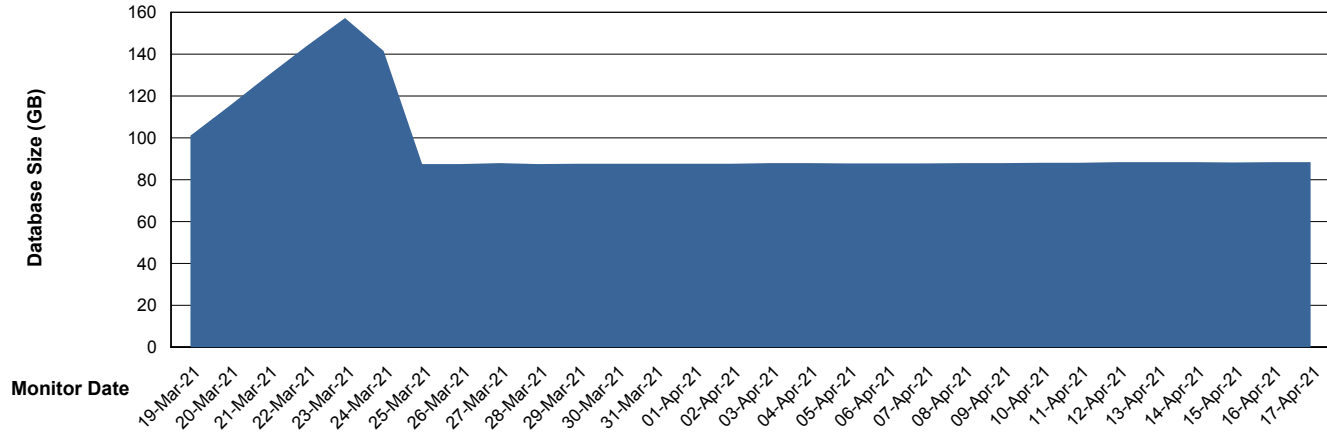

Weekly SLA Customer Report

Customer VEN_Production
Database ID 35

Database Performance VENDB_BI

Weekly SLA Customer Report

Customer VEN_Production
Database ID 35

Database Performance VENDB_Production

Weekly SLA Customer Report

Customer VEN_Production
Database ID 35

Database Performance VENDB_Standby

Weekly SLA Customer Report

Customer VEN_Production
Database ID 35

DATABASE SIZE VENDB_BI

Database growth over last month

DATABASE SIZE VENDB_Production

Database growth over last month

Weekly SLA Customer Report

Customer VEN_Production
Database ID 35

Database Tablespace		VENDB_BI		
Date	Tablespace Name	Filesize (Gb)	Usedsize (Gb)	Percentage free
17-Apr-21	ABSDATA	130	31	76
	INDX	55	45	18
16-Apr-21	ABSDATA	130	31	76
	INDX	55	44	20
15-Apr-21	ABSDATA	130	30	77
	INDX	55	44	20
14-Apr-21	ABSDATA	130	30	77
	INDX	55	44	20
13-Apr-21	ABSDATA	130	30	77
	INDX	55	44	20
12-Apr-21	ABSDATA	130	31	76
	INDX	55	44	20
11-Apr-21	ABSDATA	130	31	76
	INDX	55	44	20