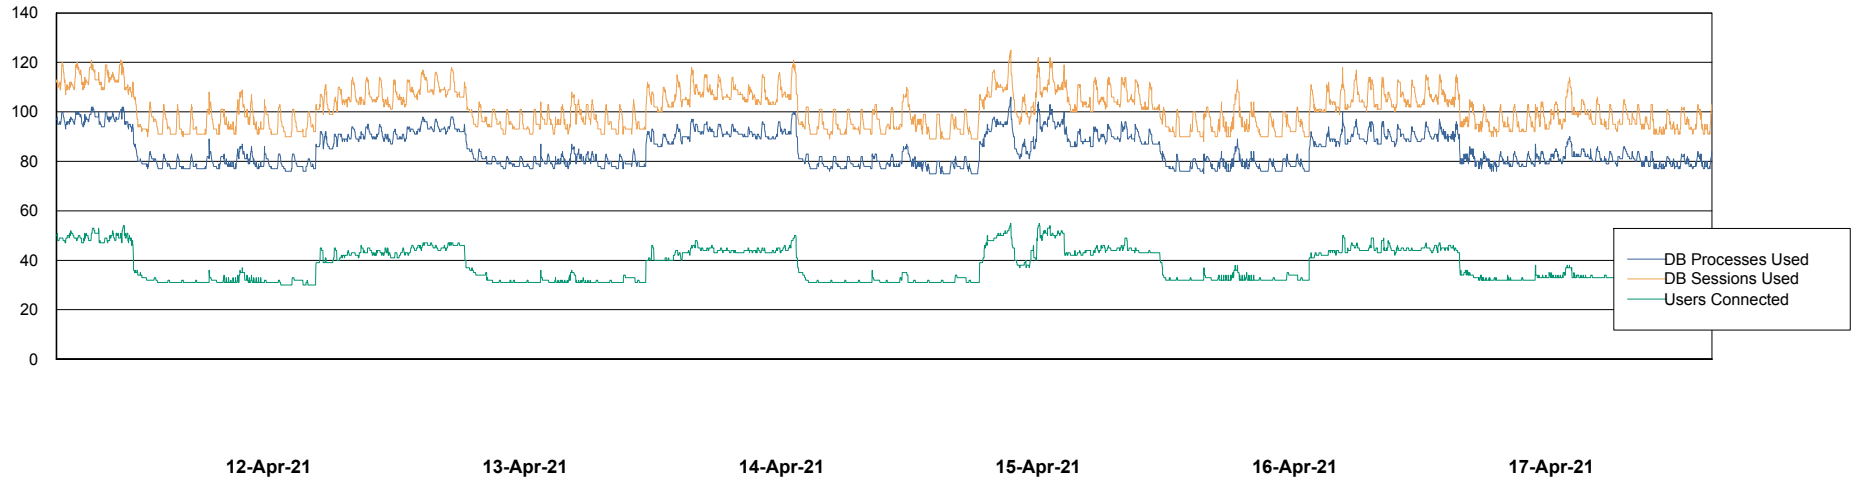

Weekly SLA Customer Report

Customer VEN_Production
Database ID 35

Database Performance VENDB_BI

Weekly SLA Customer Report

Customer VEN_Production
Database ID 35

Database Performance VENDB_Production

Weekly SLA Customer Report