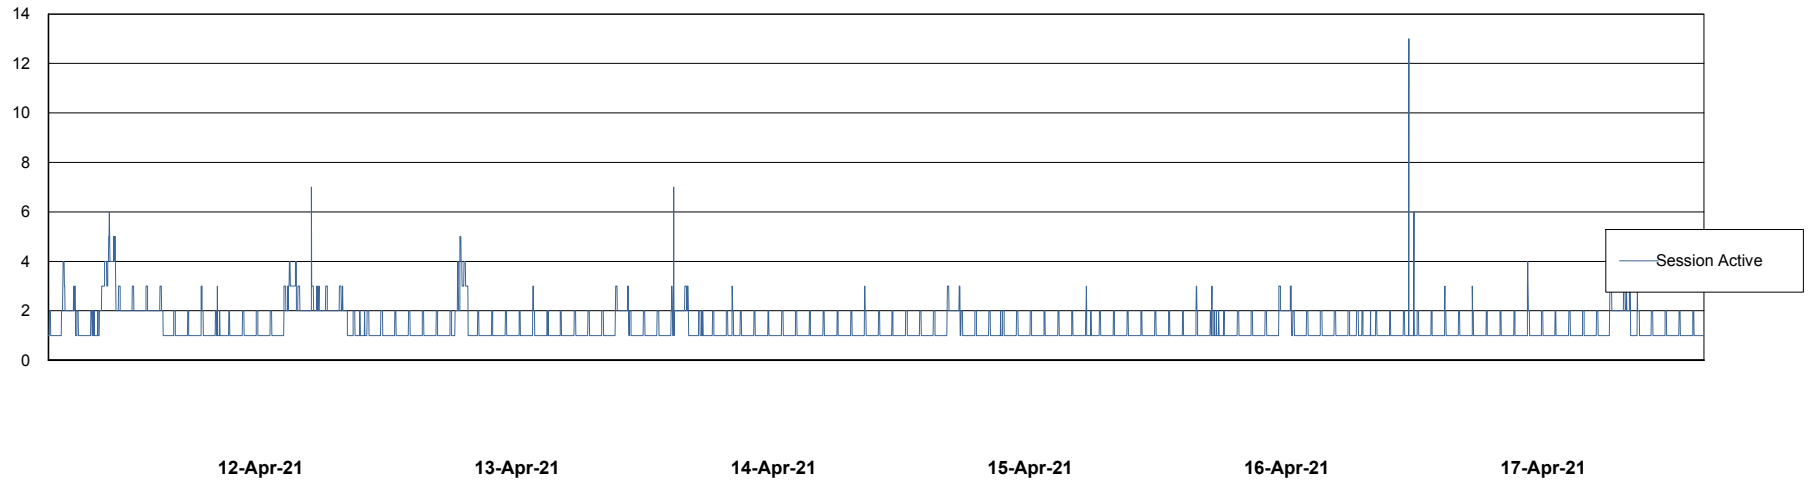

Weekly SLA Customer Report

Customer VEN_Production
Database ID 35

Harddisk Usage VEN_PRD_DB_BI

	Free disk space on c: (%)	Total disk space on c: (Gb)	Free disk space on d: (%)	Total disk space on d: (Gb)
17-Apr-21	51	102	23	601
16-Apr-21	51	102	24	601
15-Apr-21	51	102	24	601
14-Apr-21	51	102	24	601
13-Apr-21	51	102	24	601
12-Apr-21	51	102	24	601
11-Apr-21	51	102	24	601

Weekly SLA Customer Report

Customer VEN_Production
Database ID 35

Database Performance VENDB_BI

Weekly SLA Customer Report

Customer VEN_Production
Database ID 35

Database Performance VENDB_Production

Weekly SLA Customer Report