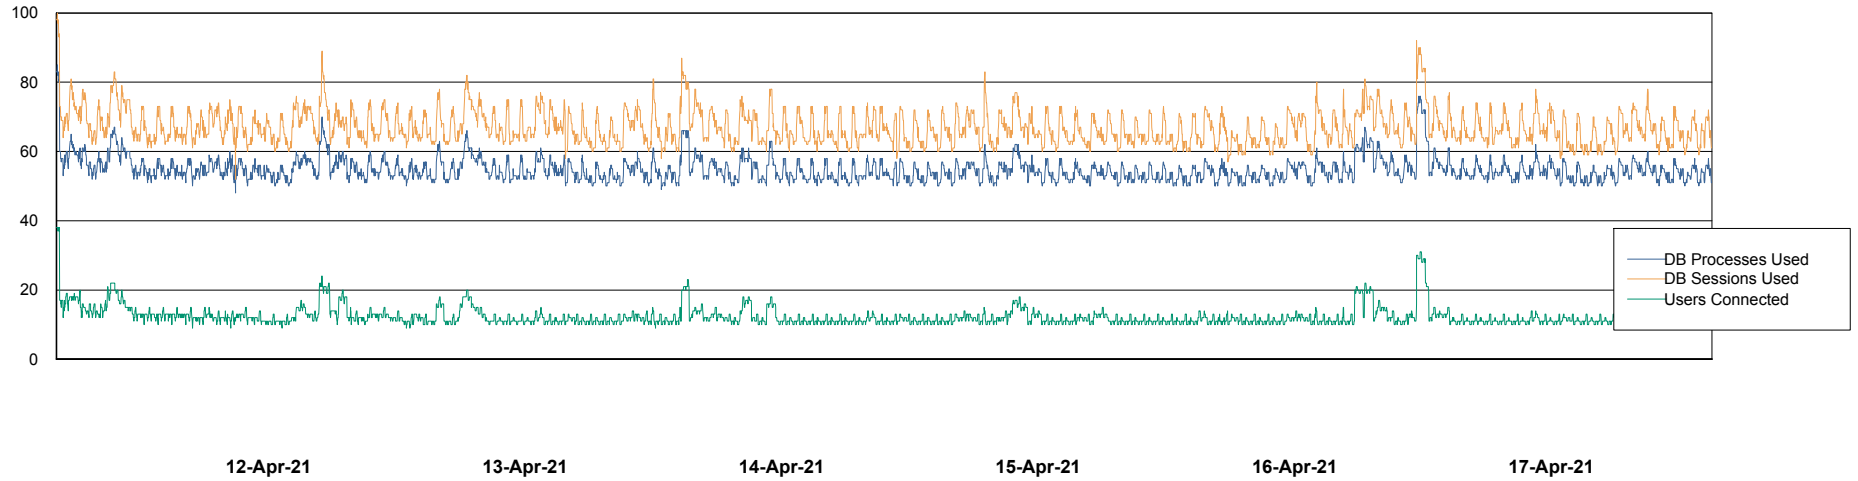

Database Performance VENDB_BI