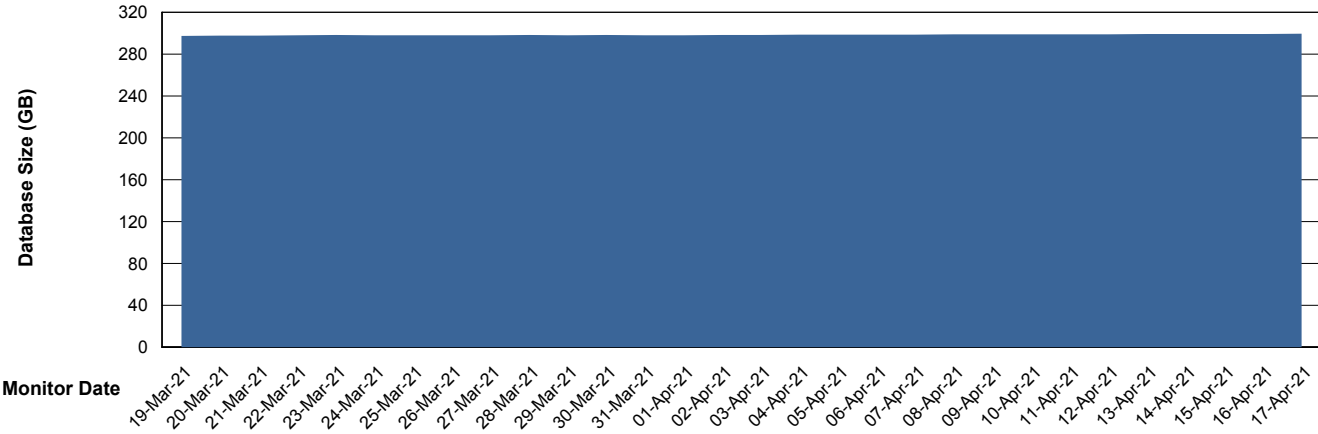

Database growth over last month

Database Tablespace STKDB_ABS1 Production Database

Date	Tablespace Name	Filesize (Gb)	Usedsize (Gb)	Percentage free
17-Apr-21	ABSDATA	177	122	31
	INDX	206	170	17
16-Apr-21	ABSDATA	177	122	31
	INDX	206	170	17
15-Apr-21	ABSDATA	177	122	31
	INDX	206	170	17
14-Apr-21	ABSDATA	177	122	31
	INDX	206	170	17
13-Apr-21	ABSDATA	177	122	31
	INDX	206	170	17
12-Apr-21	ABSDATA	177	122	31
	INDX	206	170	17
11-Apr-21	ABSDATA	177	122	31
	INDX	206	170	17