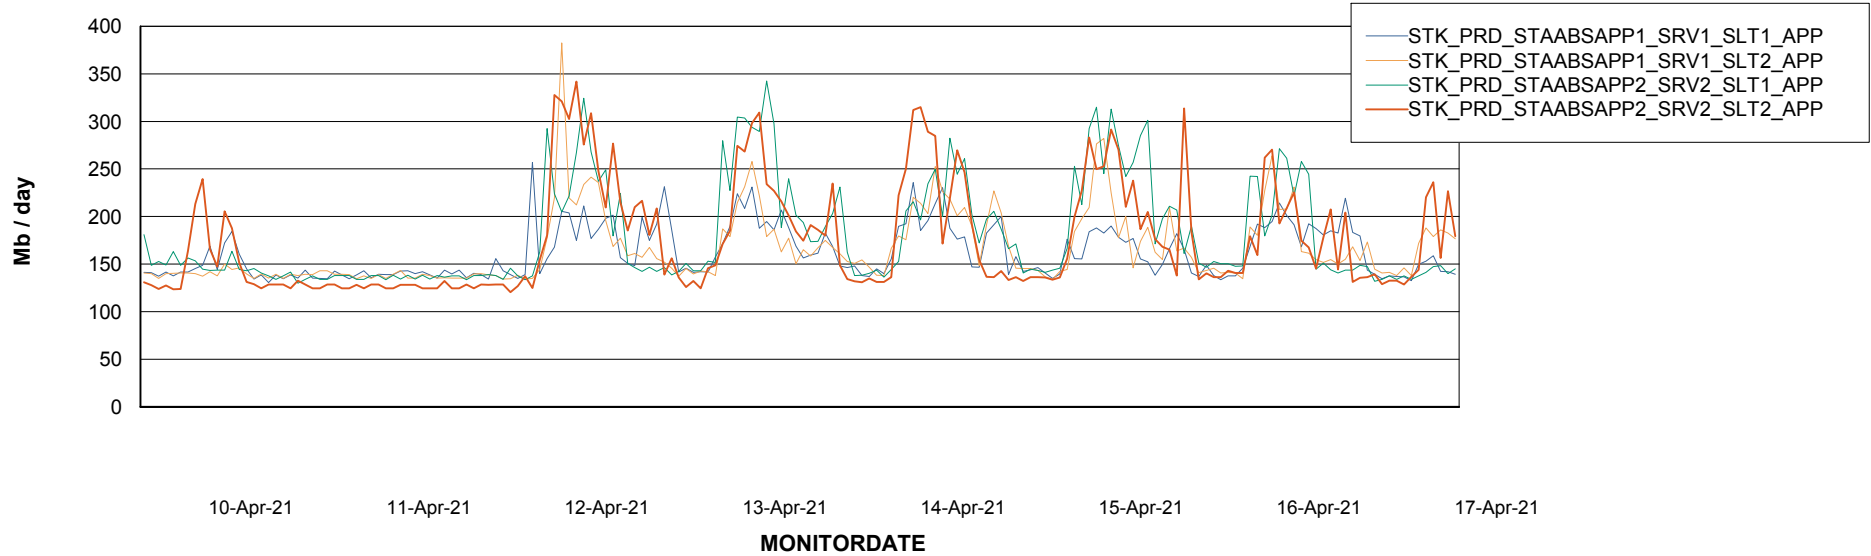

ABSSolute Application Server Services

Avg memory used per ABS Server Service