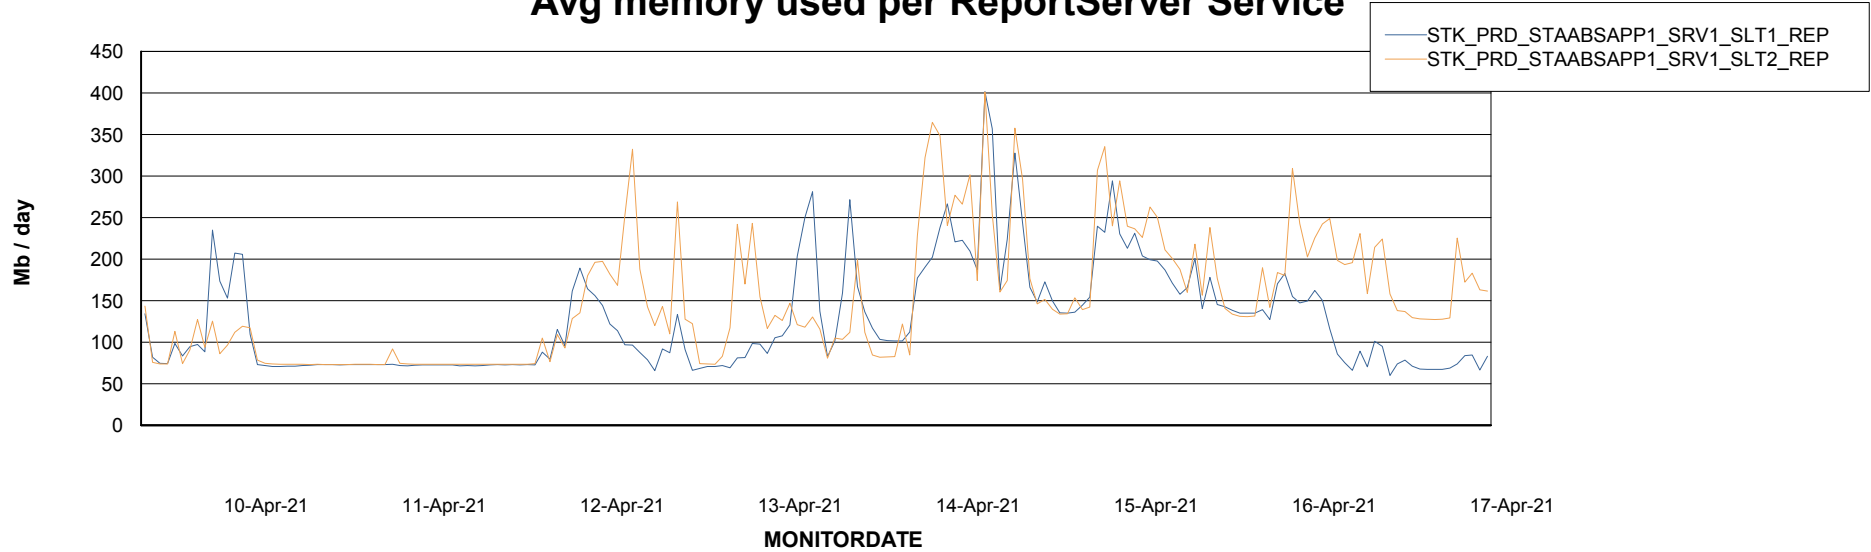

Avg memory used per ABS Server Service

Avg users per day per ABS server

Weekly SLA Customer Report

Customer STK_Production
Database ID 82

ABSSolute Application ReportServer Services

Avg memory used per ReportServer Service