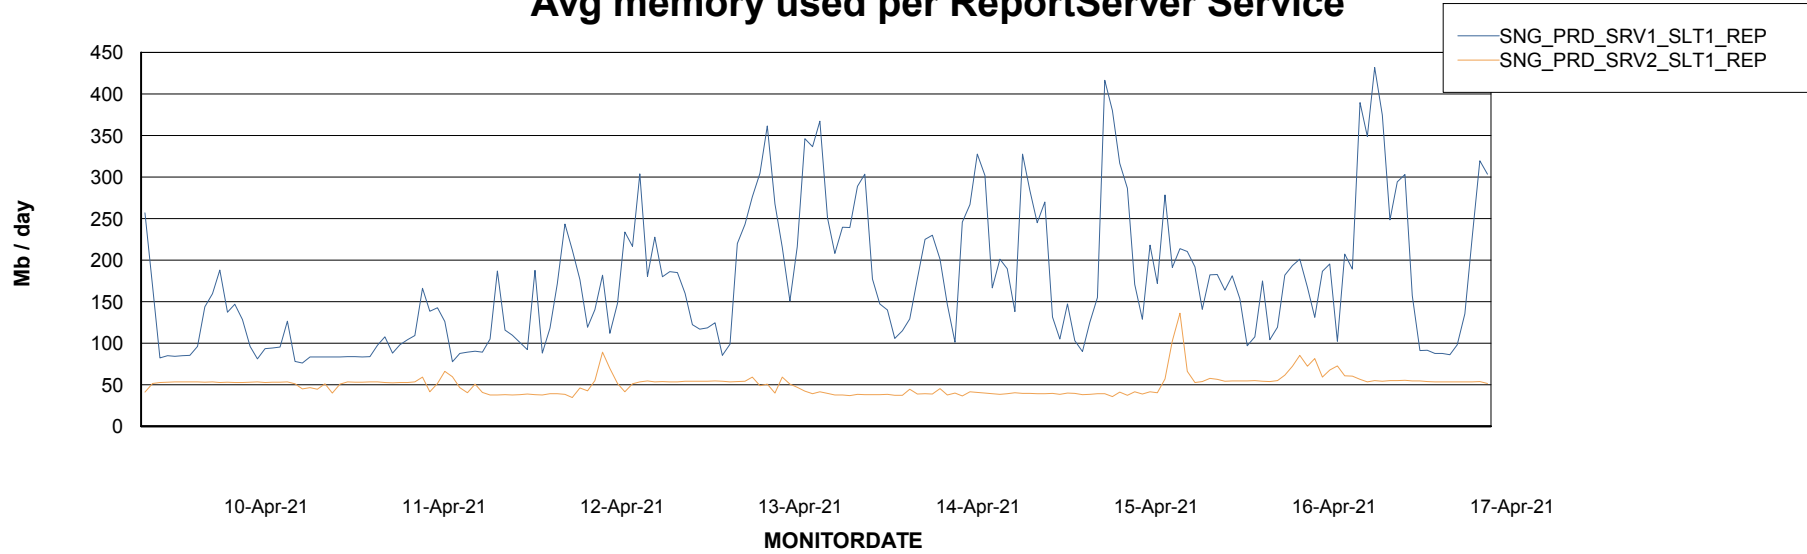

ABSSolute Application ReportServer Services

Avg memory used per ReportServer Service