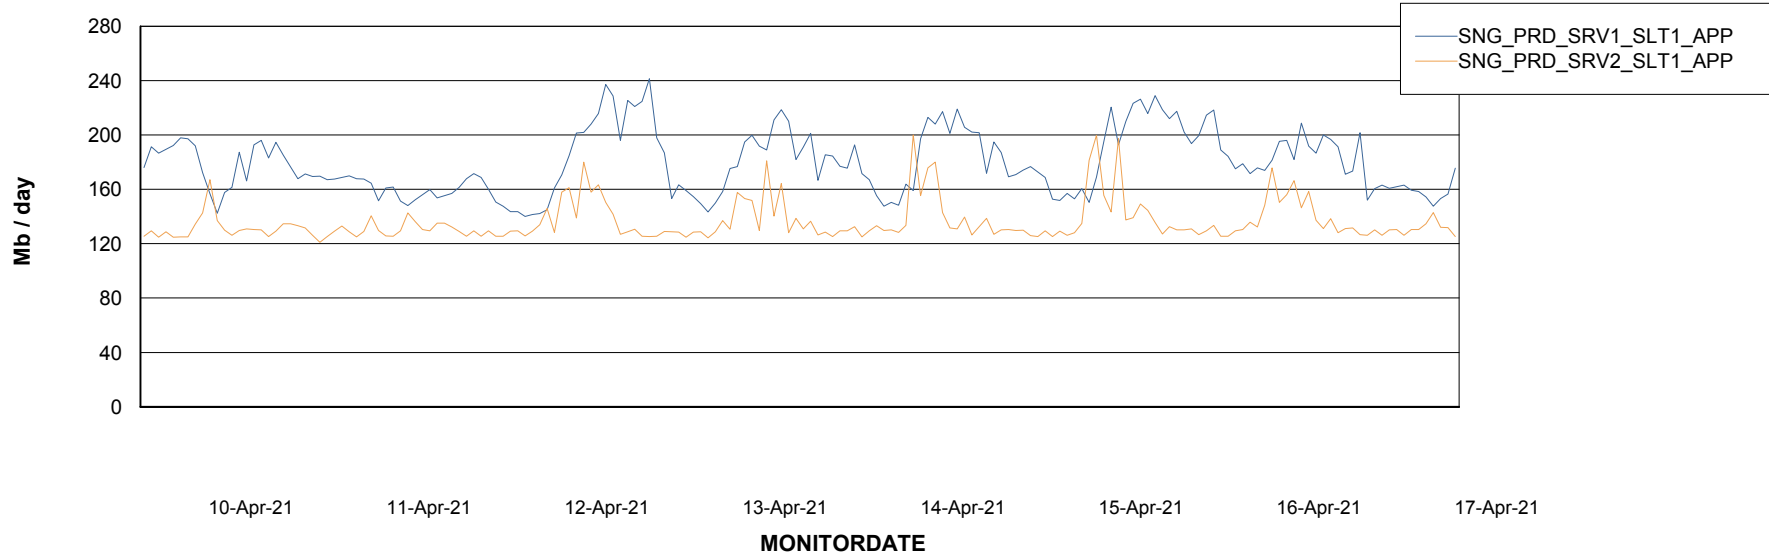

Weekly SLA Customer Report

Customer SNG_Production
Database ID 70

Database Performance SNGDB_Production

Weekly SLA Customer Report

Customer SNG_Production
 Database ID 70

DATABASE SIZE SNGDB_Production

Database growth over last month

Database Tablespace SNGDB_Production

Date	Tablespace Name	Filesize (Gb)	Usedsize (Gb)	Percentage free
17-Apr-21	ABSDATA	40	27	33
	INDX	80	68	15
16-Apr-21	ABSDATA	40	27	33
	INDX	80	68	15
15-Apr-21	ABSDATA	40	27	33
	INDX	80	68	15
14-Apr-21	ABSDATA	40	27	33
	INDX	80	68	15
13-Apr-21	ABSDATA	40	27	33
	INDX	80	68	15
12-Apr-21	ABSDATA	40	27	33
	INDX	80	68	15
11-Apr-21	ABSDATA	40	27	33
	INDX	80	68	15

Weekly SLA Customer Report

Customer SNG_Production
Database ID 70

ABSSolute Application Server Services

Avg memory used per ABS Server Service

Avg users per day per ABS server

Weekly SLA Customer Report

Customer SNG_Production
Database ID 70