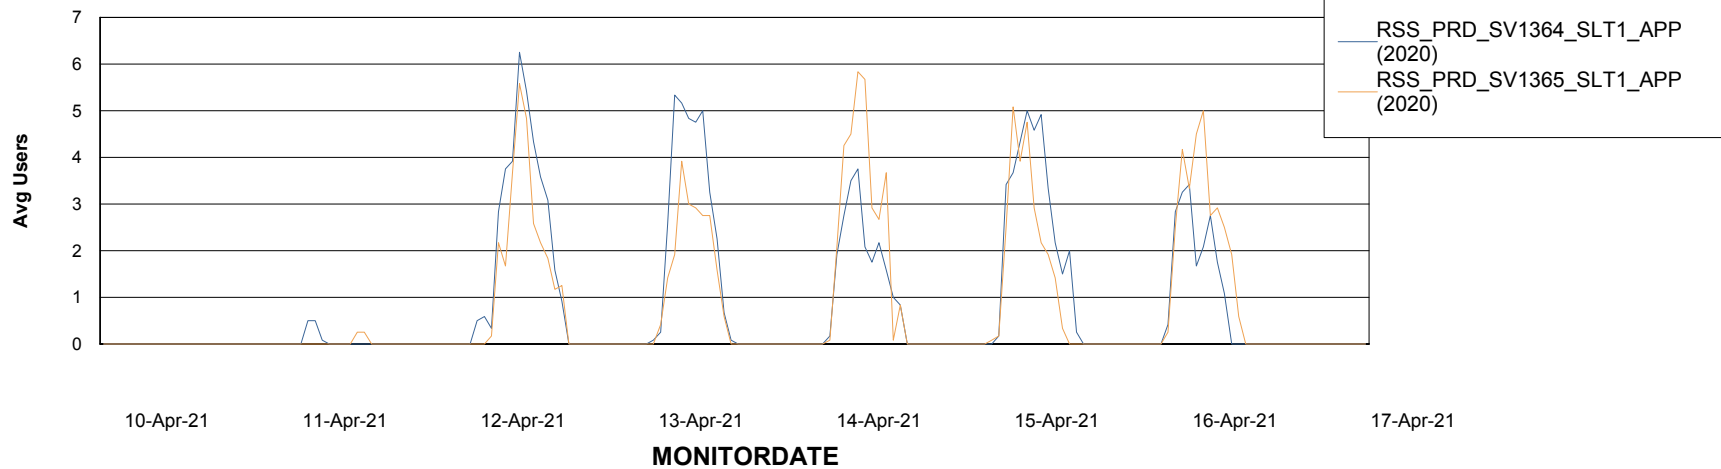

Avg users per day per ABS server