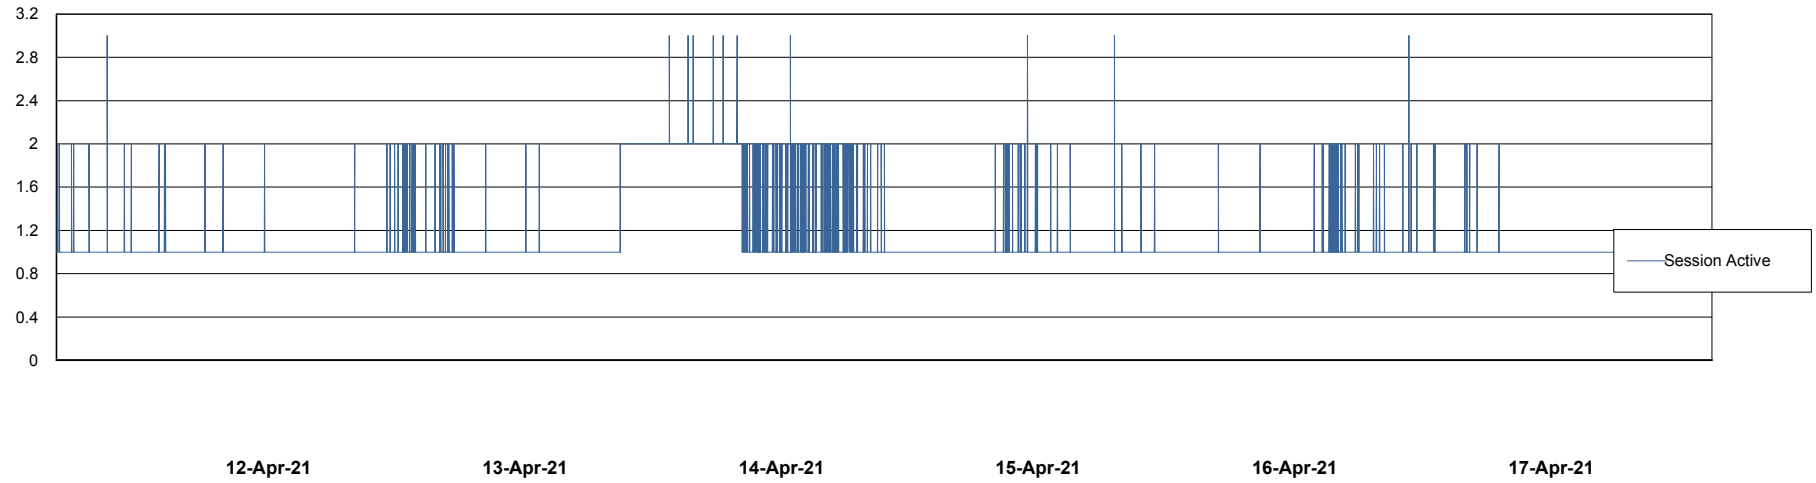

Database Performance RSS_DB_Primary (2020)