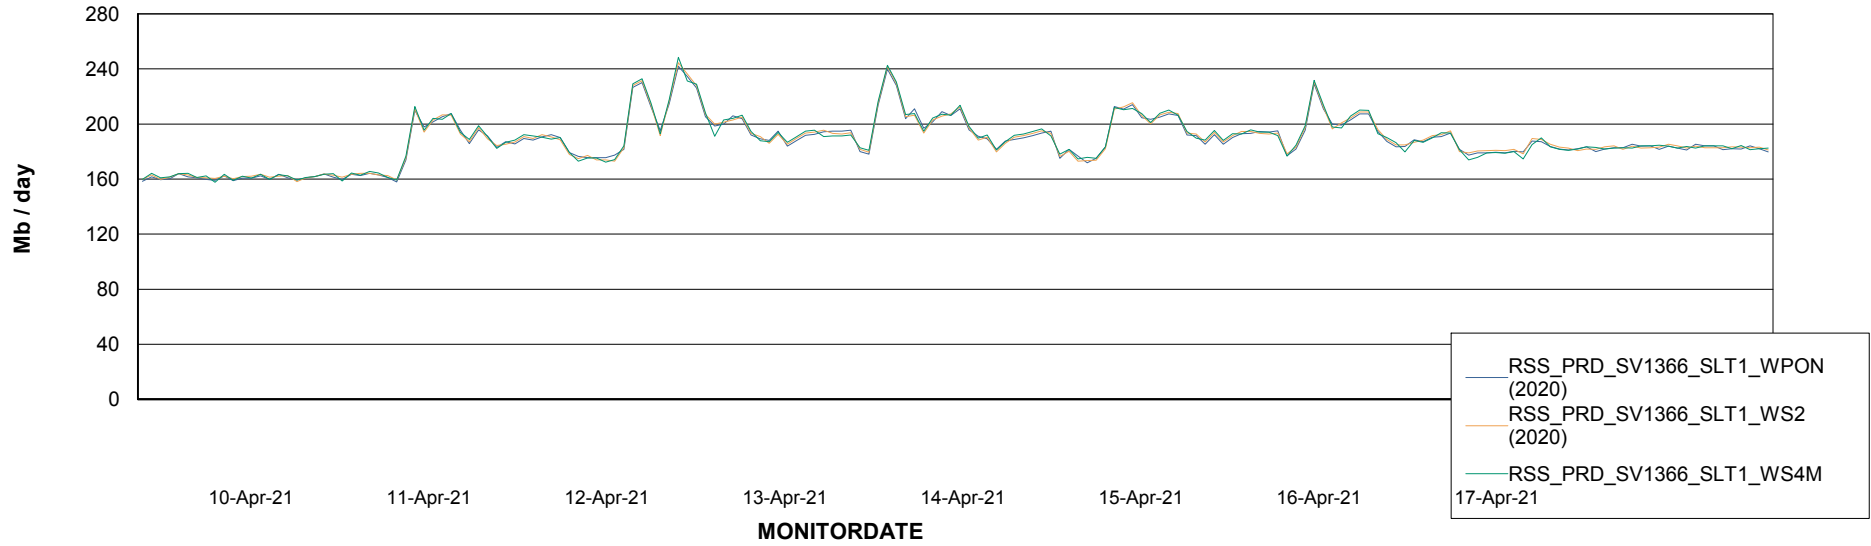

ABSSolute Web Component Services

Avg memory used per ABS Web component