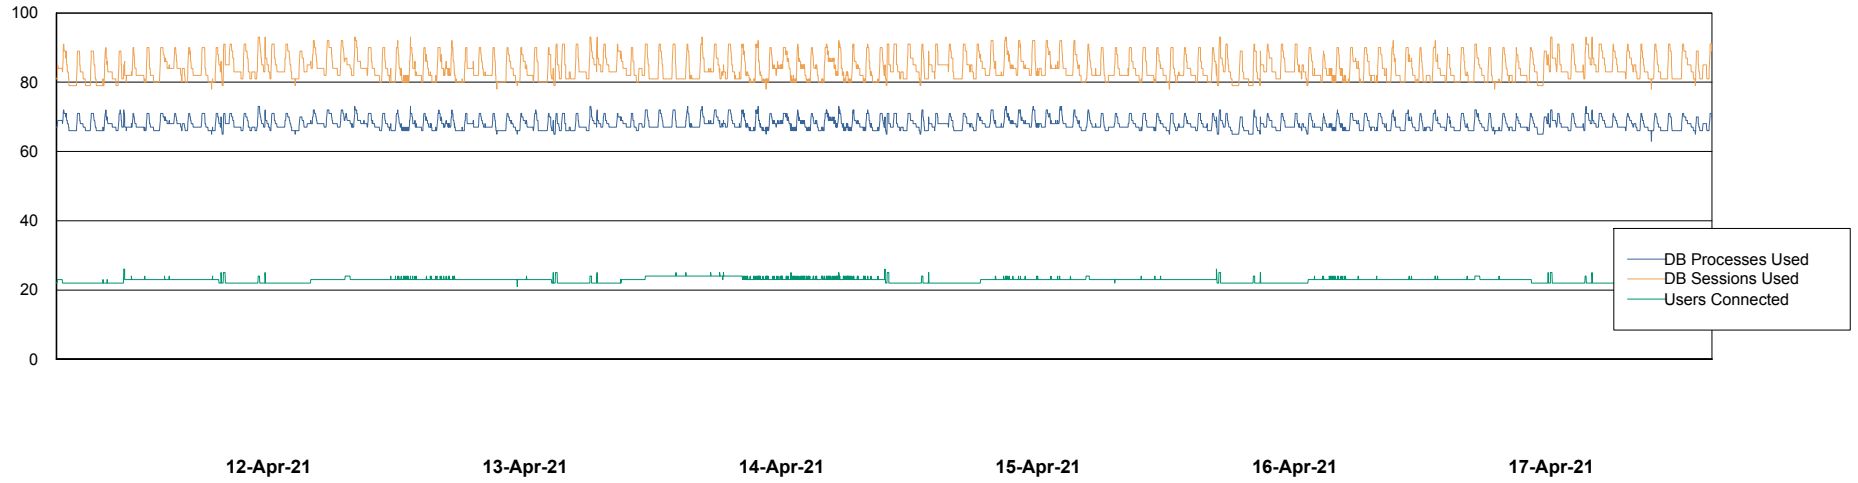

Database Performance RSS_DB_Primary (2020)