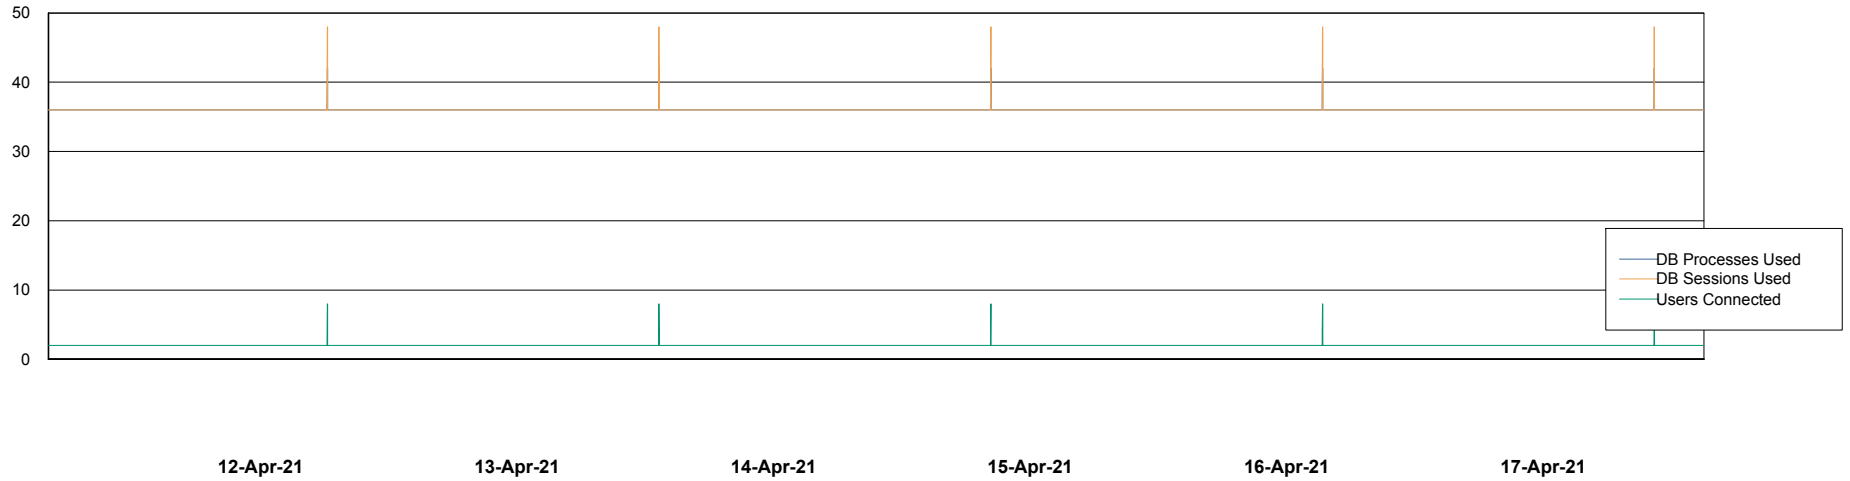

Database Performance RSS_DB_Standby (2020)