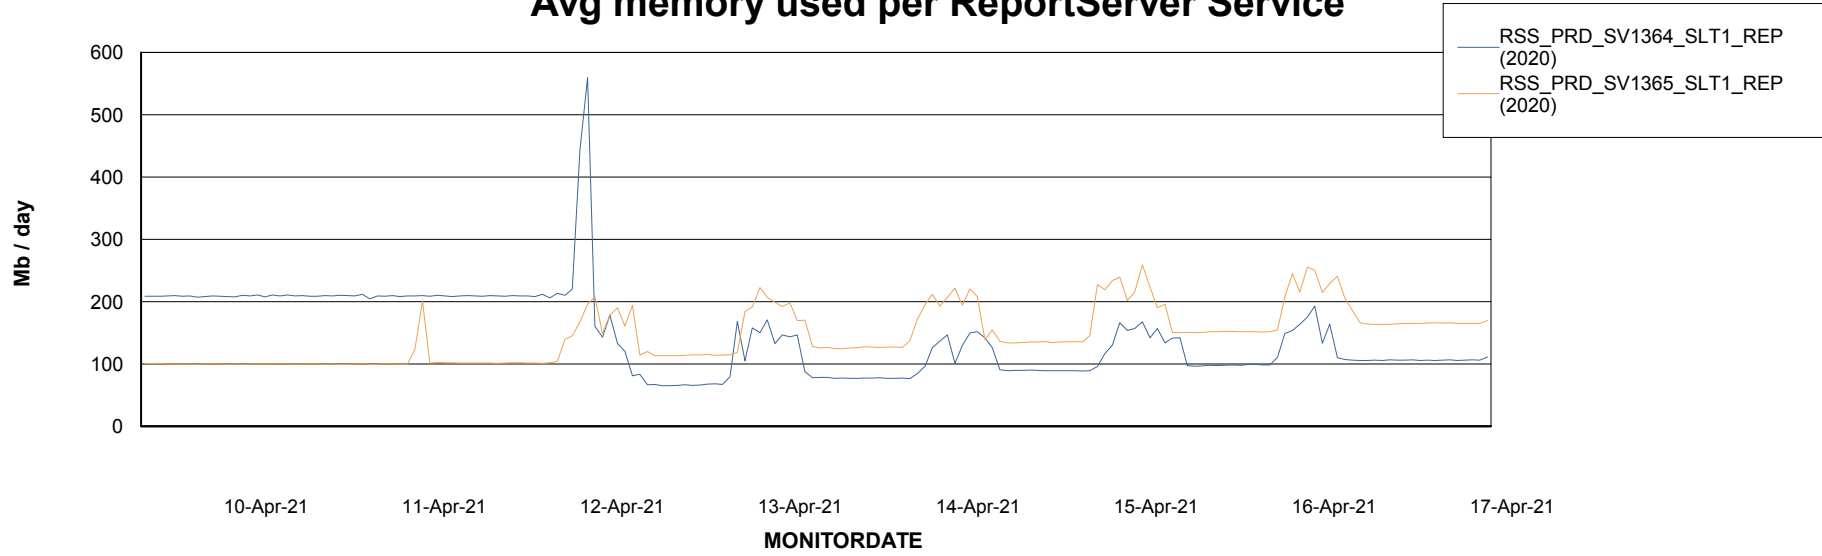

ABSSolute Application ReportServer Services

Avg memory used per ReportServer Service