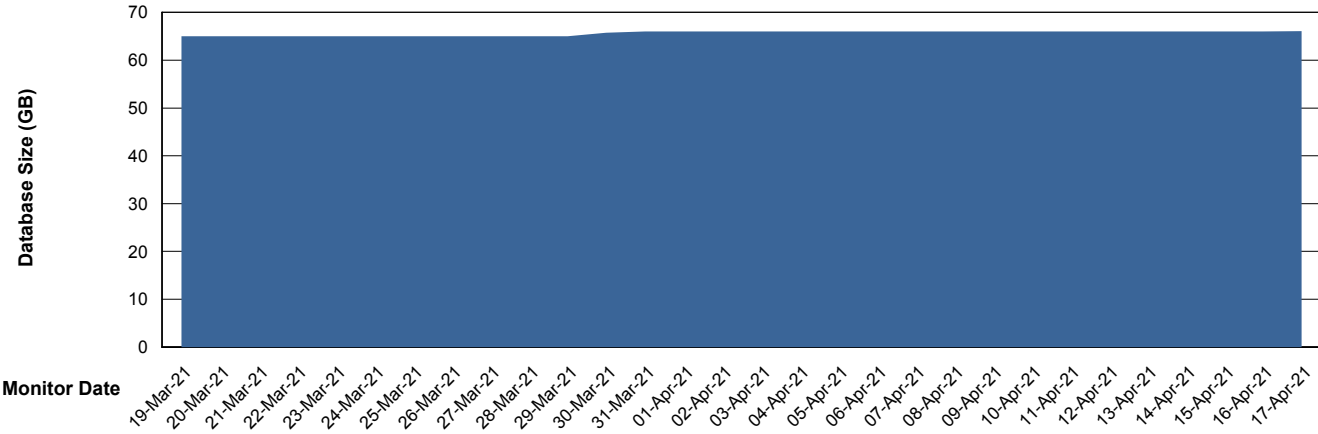

DATABASE SIZE RSS_DB_Primary (2020)

Database growth over last month

Database Tablespace RSS_DB_Primary (2020)

Date	Tablespace Name	Filesize (Gb)	Usedsize (Gb)	Percentage free
17-Apr-21	ABSDATA	42	32	24
	INDX	42	33	21
16-Apr-21	ABSDATA	42	32	24
	INDX	42	33	21
15-Apr-21	ABSDATA	42	32	24
	INDX	42	33	21
14-Apr-21	ABSDATA	42	32	24
	INDX	42	33	21
13-Apr-21	ABSDATA	42	32	24
	INDX	42	33	21
12-Apr-21	ABSDATA	42	32	24
	INDX	42	33	21
11-Apr-21	ABSDATA	42	32	24
	INDX	37	33	11