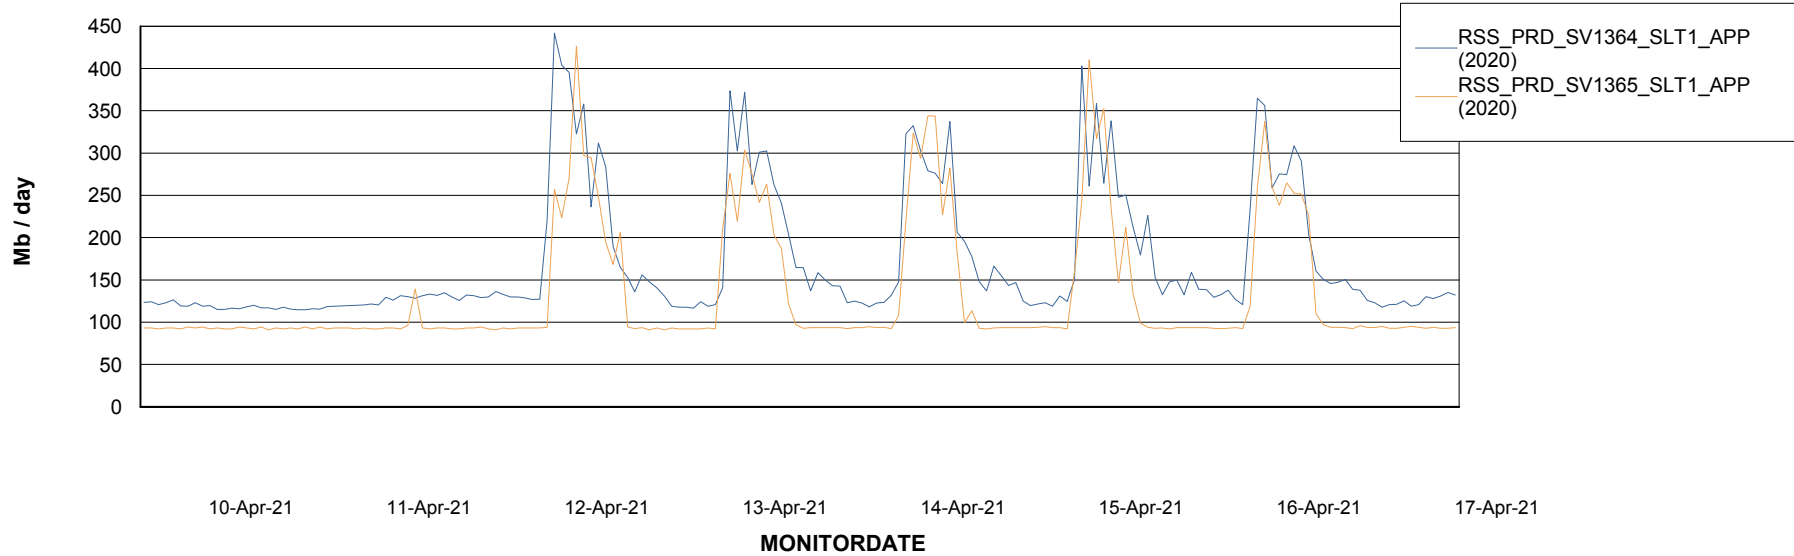

ABSSolute Application Server Services

Avg memory used per ABS Server Service