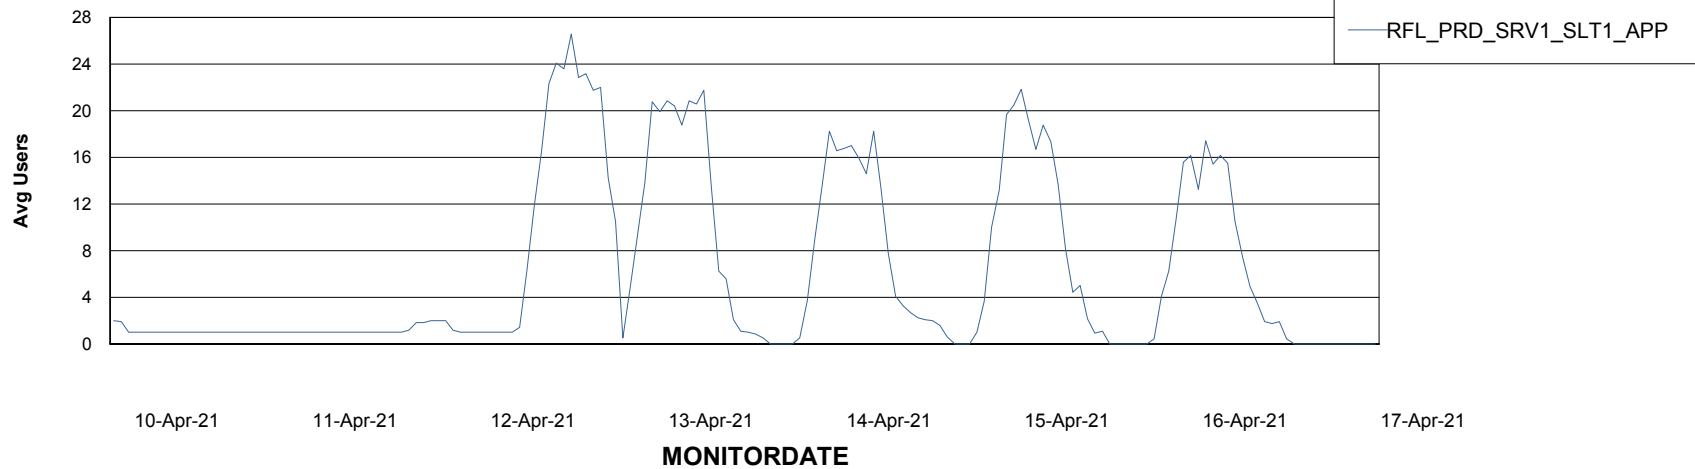

Weekly SLA Customer Report

Customer RFL_Production
Database ID 36

ABSSolute Application Server Services

Avg memory used per ABS Server Service

Avg users per day per ABS server

Weekly SLA Customer Report

Customer RFL_Production
Database ID 36