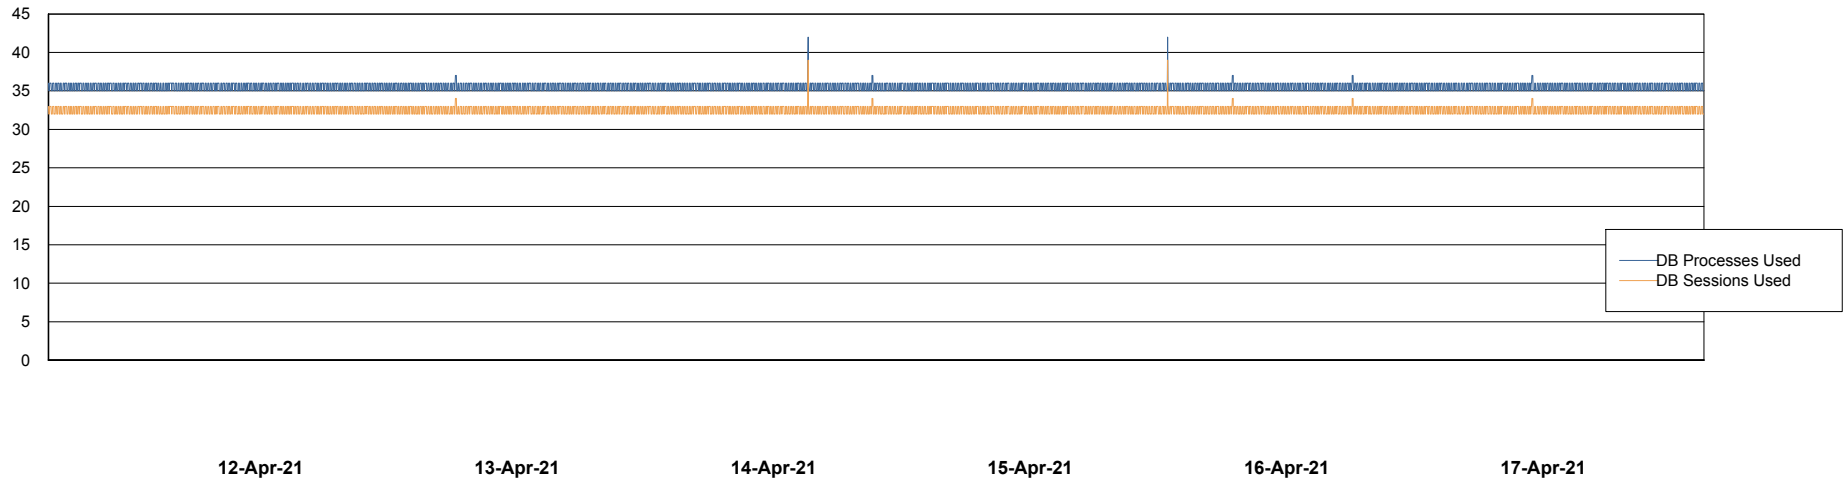

Database Performance RFLDB_Standby

DB Processes Max 1,000