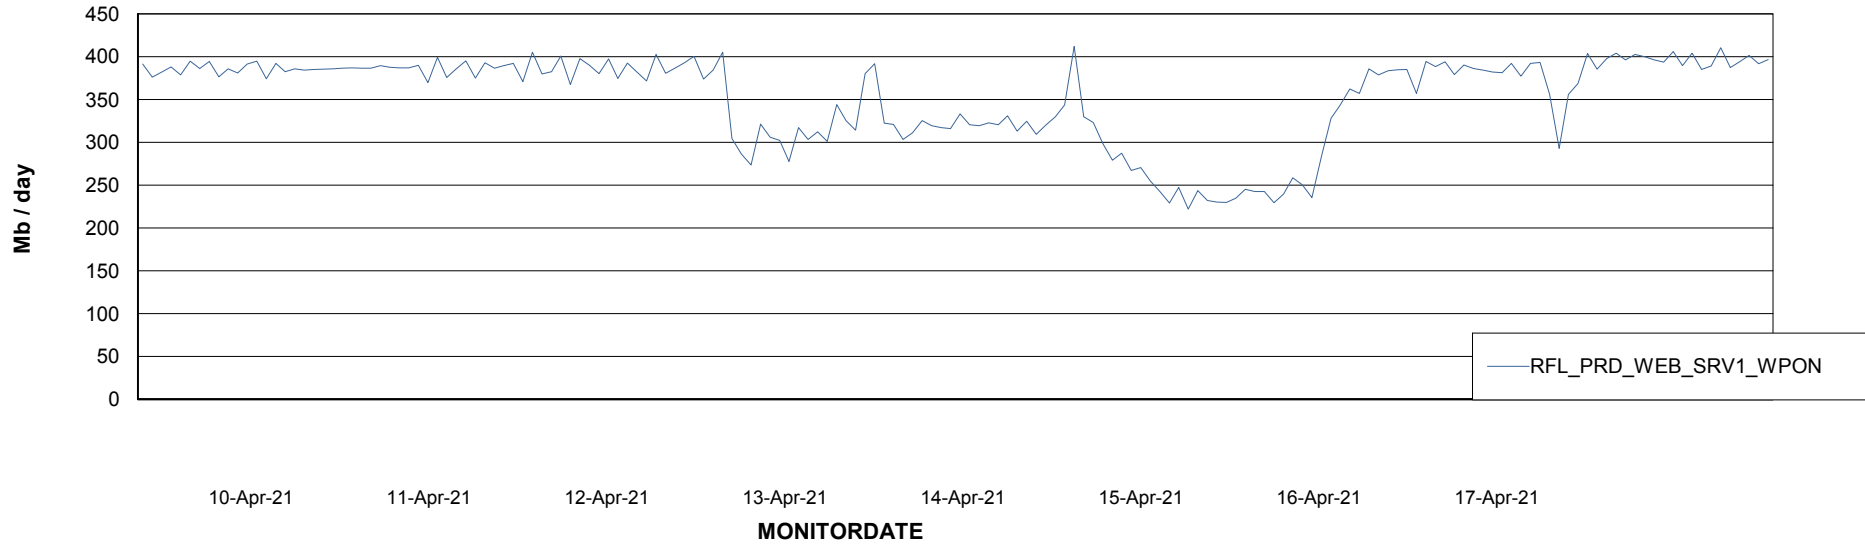

ABSSolute Application ReportServer Services

Avg memory used per ReportServer Service

Weekly SLA Customer Report

Customer RFL_Production
Database ID 36

ABSSolute Web Component Services

Avg memory used per ABS Web component