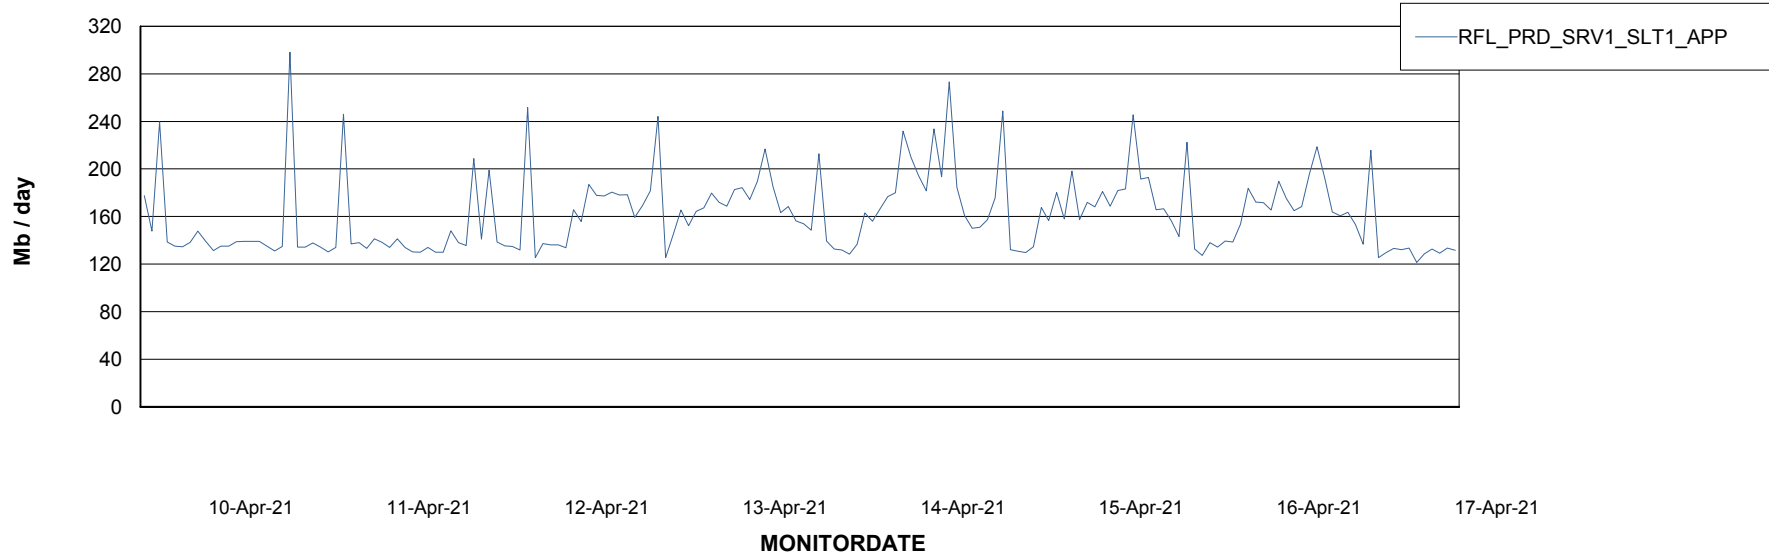

DB Processes Max 1,000

Weekly SLA Customer Report

Customer RFL_Production
 Database ID 36

DATABASE SIZE RFLDB_Production

Database growth over last month

Database Tablespace RFLDB_Production

Date	Tablespace Name	Filesize (Gb)	Usedsize (Gb)	Percentage free
17-Apr-21	ABSDATA	72	57	21
	INDX	160	130	19
16-Apr-21	ABSDATA	72	57	21
	INDX	160	130	19
15-Apr-21	ABSDATA	72	57	21
	INDX	160	130	19
14-Apr-21	ABSDATA	72	57	21
	INDX	160	130	19
13-Apr-21	ABSDATA	72	57	21
	INDX	160	130	19
12-Apr-21	ABSDATA	72	57	21
	INDX	160	130	19
11-Apr-21	ABSDATA	72	57	21
	INDX	160	129	19

Weekly SLA Customer Report

Customer RFL_Production
Database ID 36

ABSSolute Application Server Services

Avg memory used per ABS Server Service

Avg users per day per ABS server

Weekly SLA Customer Report

Customer RFL_Production
Database ID 36