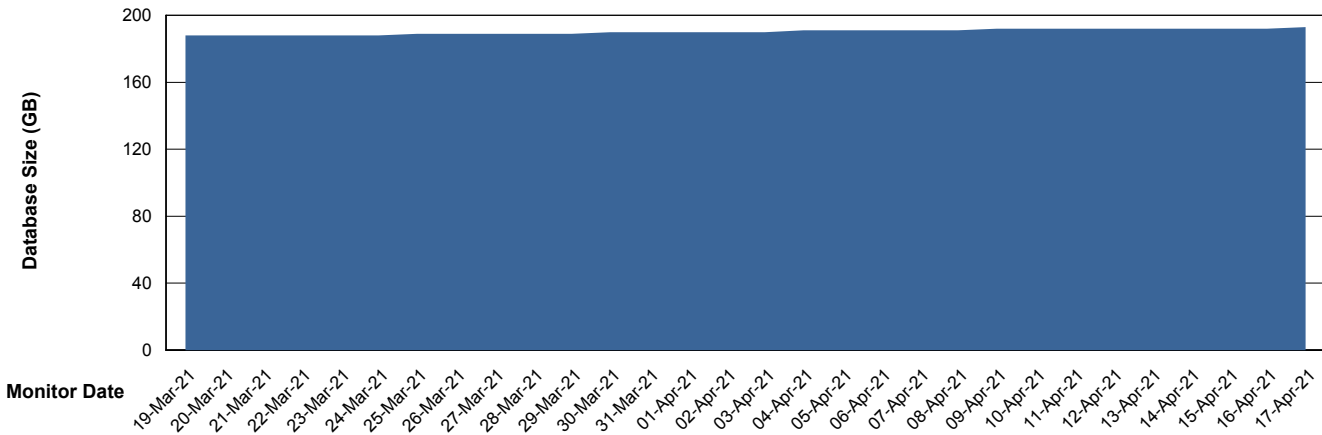

DB Processes Max 1,000

Weekly SLA Customer Report

Customer RFL_Production
 Database ID 36

DATABASE SIZE RFLDB_Production

Database growth over last month

Database Tablespace RFLDB_Production

Date	Tablespace Name	Filesize (Gb)	Usedsize (Gb)	Percentage free
17-Apr-21	ABSDATA	72	57	21
	INDX	160	130	19
16-Apr-21	ABSDATA	72	57	21
	INDX	160	130	19
15-Apr-21	ABSDATA	72	57	21
	INDX	160	130	19
14-Apr-21	ABSDATA	72	57	21
	INDX	160	130	19
13-Apr-21	ABSDATA	72	57	21
	INDX	160	130	19
12-Apr-21	ABSDATA	72	57	21
	INDX	160	130	19
11-Apr-21	ABSDATA	72	57	21
	INDX	160	129	19

Weekly SLA Customer Report

Customer RFL_Production
Database ID 36

ABSSolute Application Server Services

Avg memory used per ABS Server Service

Avg users per day per ABS server

Weekly SLA Customer Report

Customer RFL_Production
Database ID 36