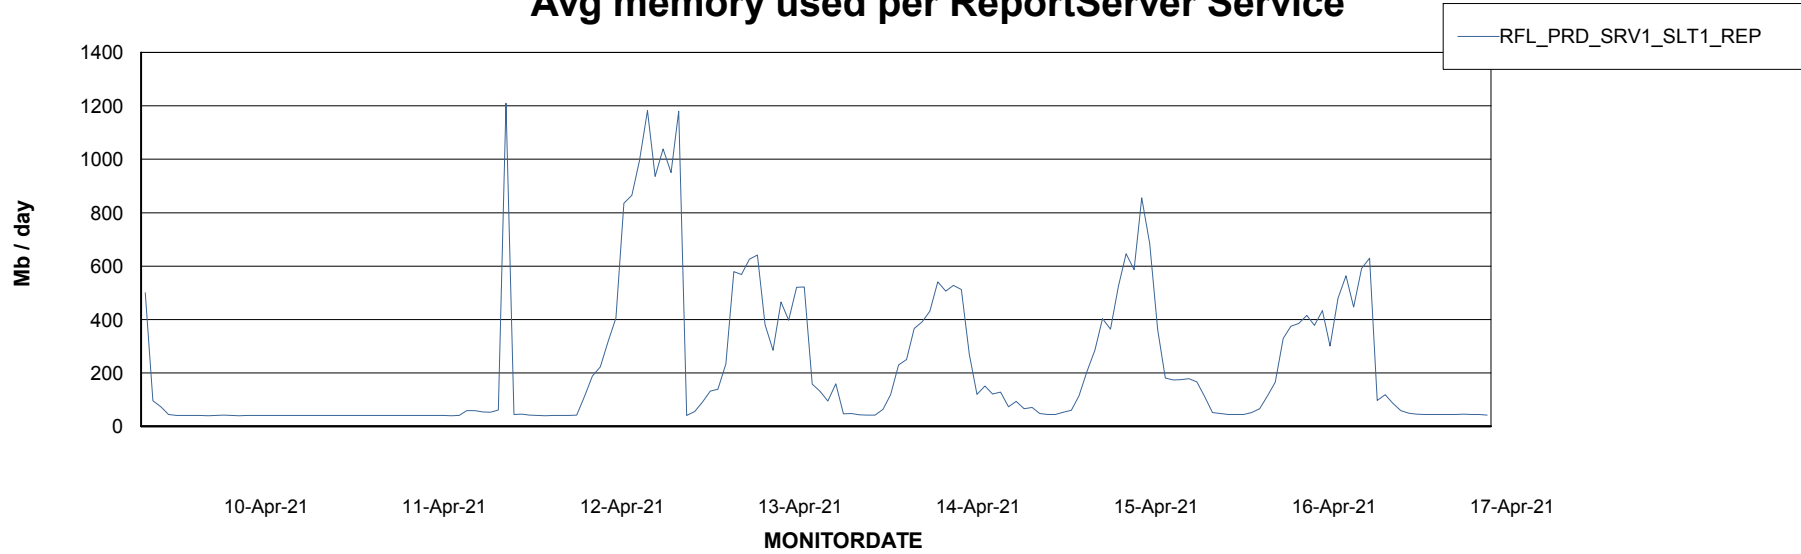

ABSSolute Application ReportServer Services

Avg memory used per ReportServer Service