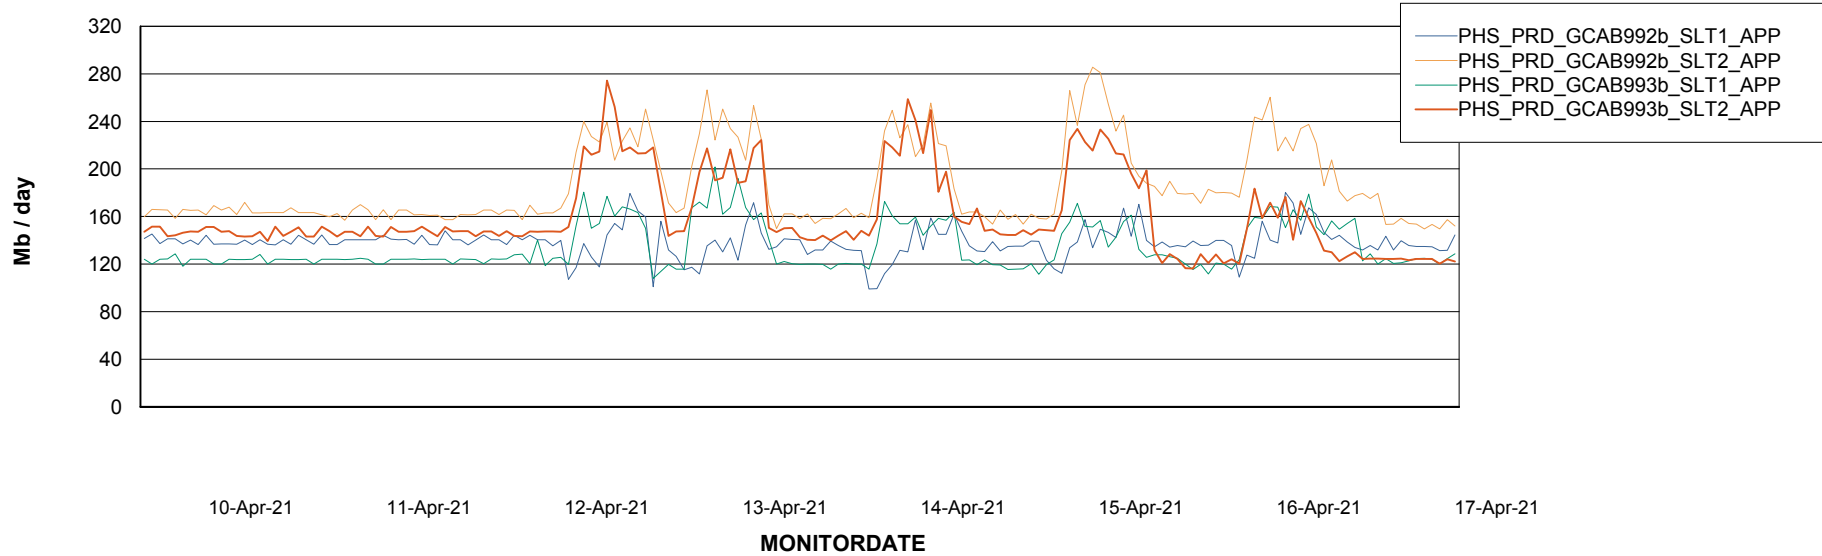

ABSSolute Application Server Services

Avg memory used per ABS Server Service