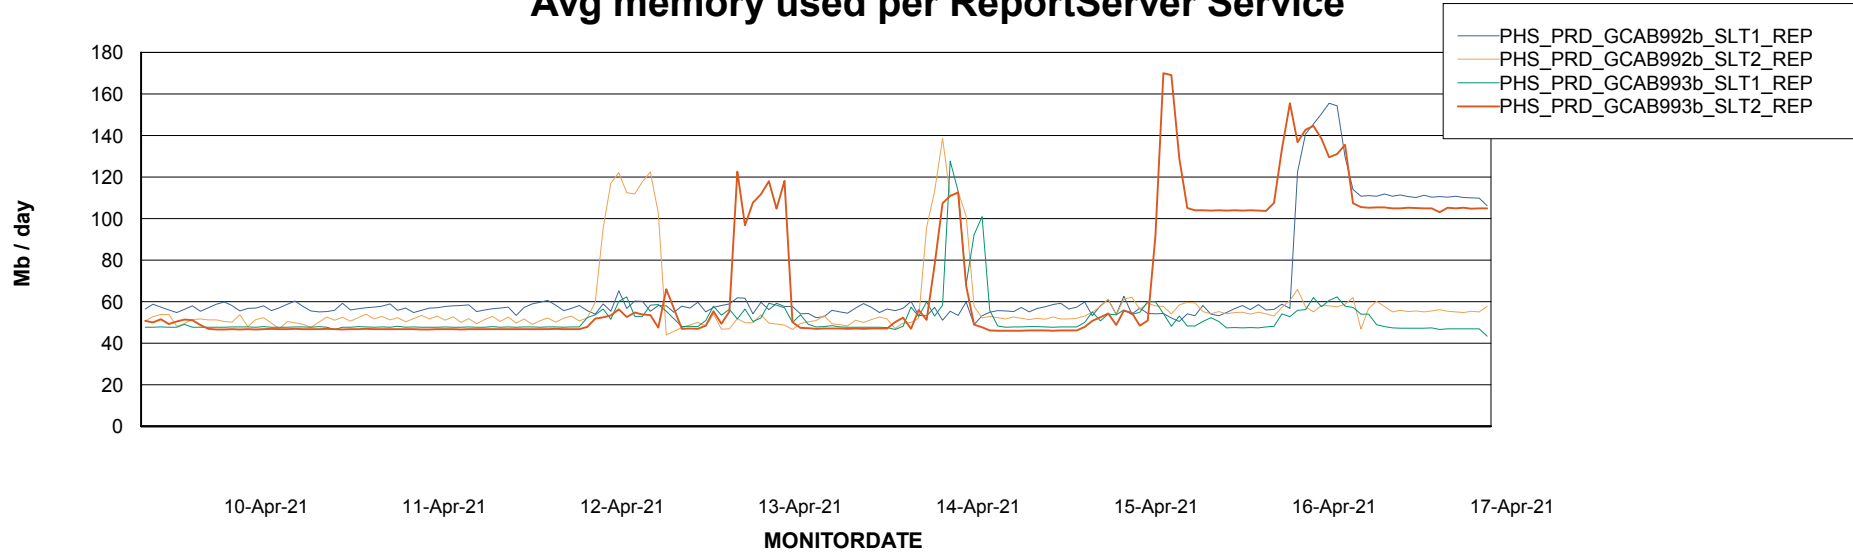

ABSSolute Application ReportServer Services

Avg memory used per ReportServer Service