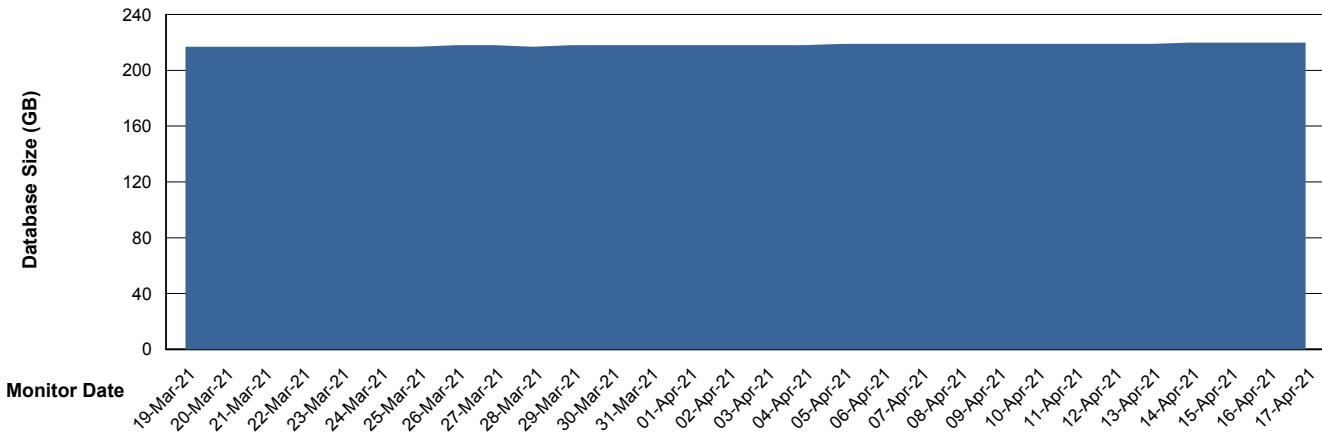

DATABASE SIZE PHSDB_Production

Database growth over last month