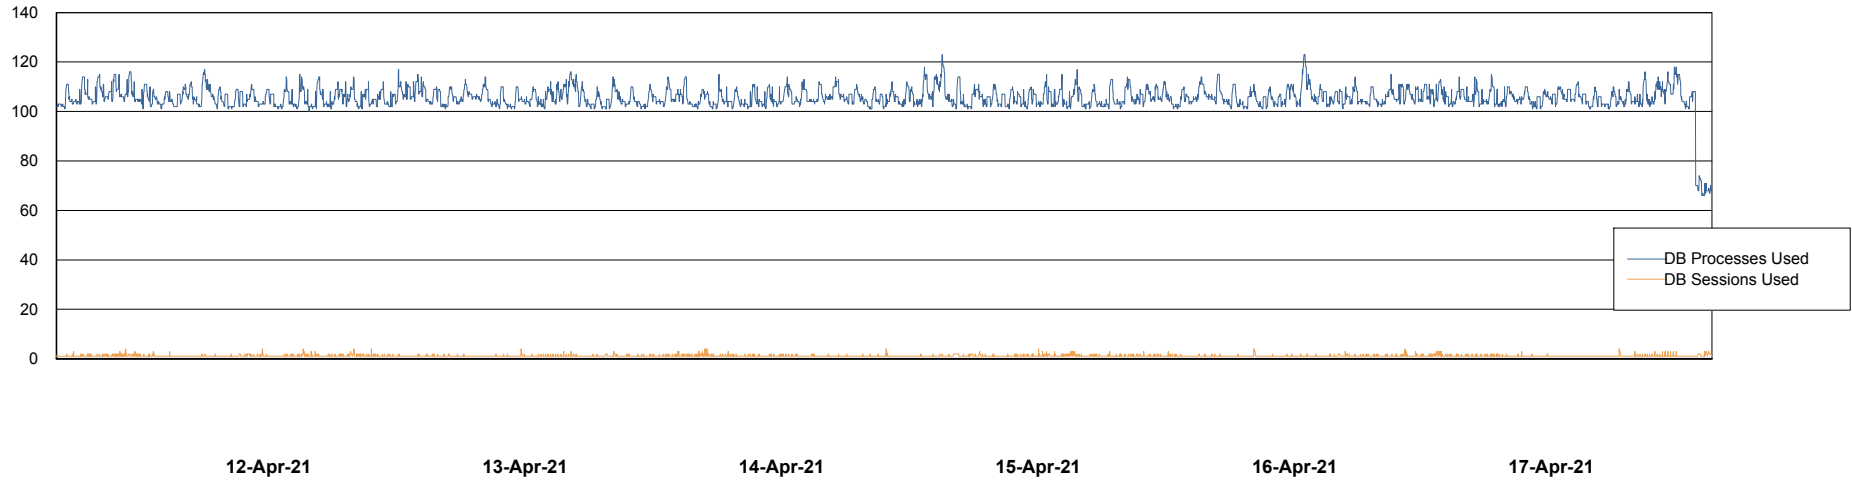

Database Performance PCODB_Production