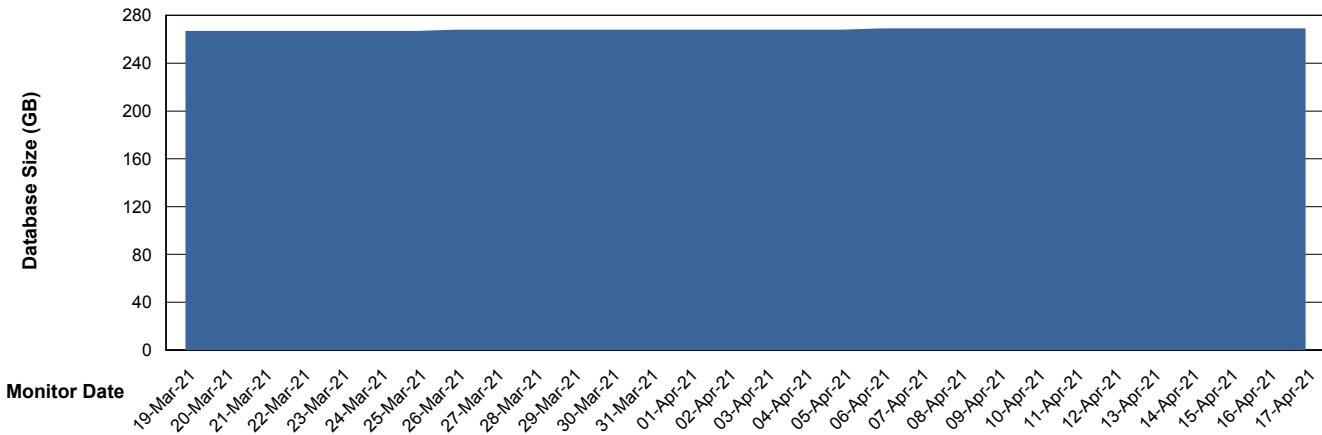

DATABASE SIZE PCODB_Production

Database growth over last month

Database Tablespace PCODB_Production

Date	Tablespace Name	Filesize (Gb)	Usedsize (Gb)	Percentage free
17-Apr-21	ABSDATA	238	106	55
	INDX	329	161	51
16-Apr-21	ABSDATA	238	106	55
	INDX	329	161	51
15-Apr-21	ABSDATA	238	106	55
	INDX	329	161	51
14-Apr-21	ABSDATA	238	106	55
	INDX	329	161	51
13-Apr-21	ABSDATA	238	106	55
	INDX	329	161	51
12-Apr-21	ABSDATA	238	106	55
	INDX	329	161	51
11-Apr-21	ABSDATA	238	106	55
	INDX	329	161	51