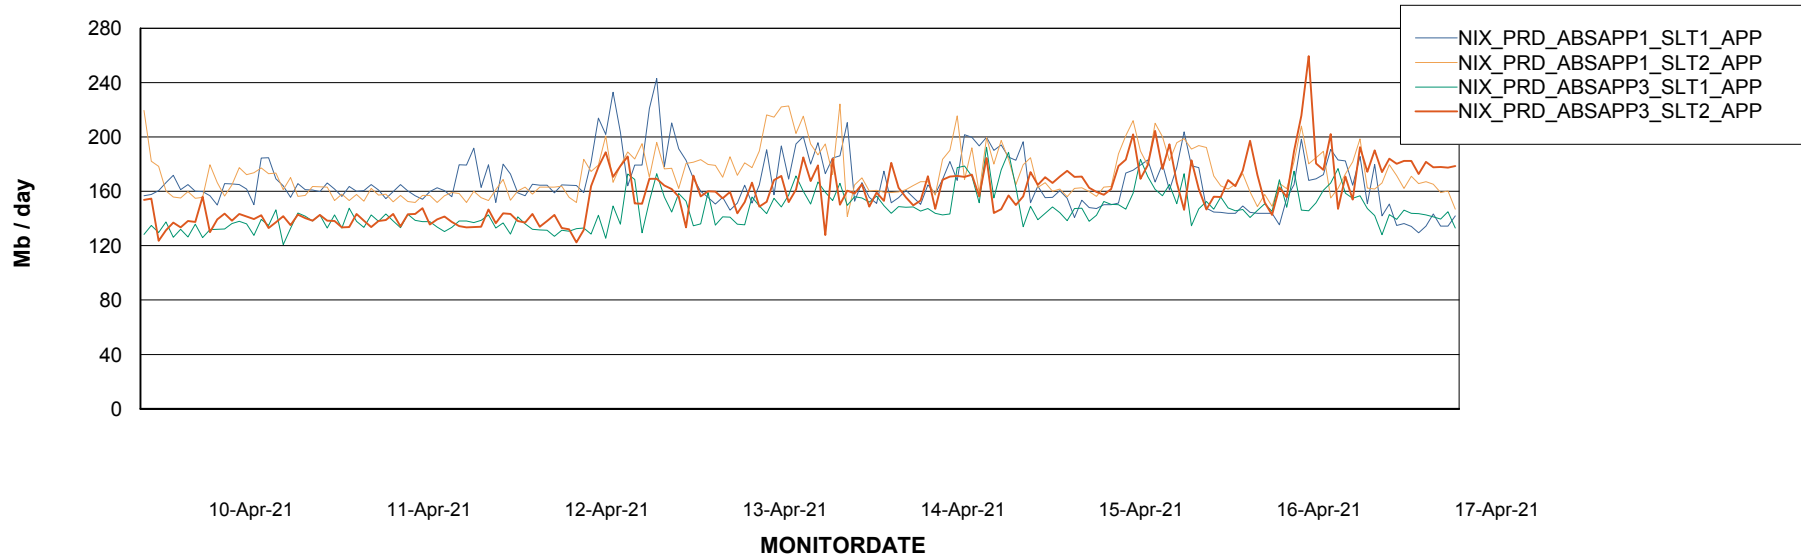

Standby Database Health NIX_Production

Recovery lag for last 7 days

Weekly SLA Customer Report

Customer NIX_Production
Database ID 51

ABSSolute Application Server Services

Avg memory used per ABS Server Service