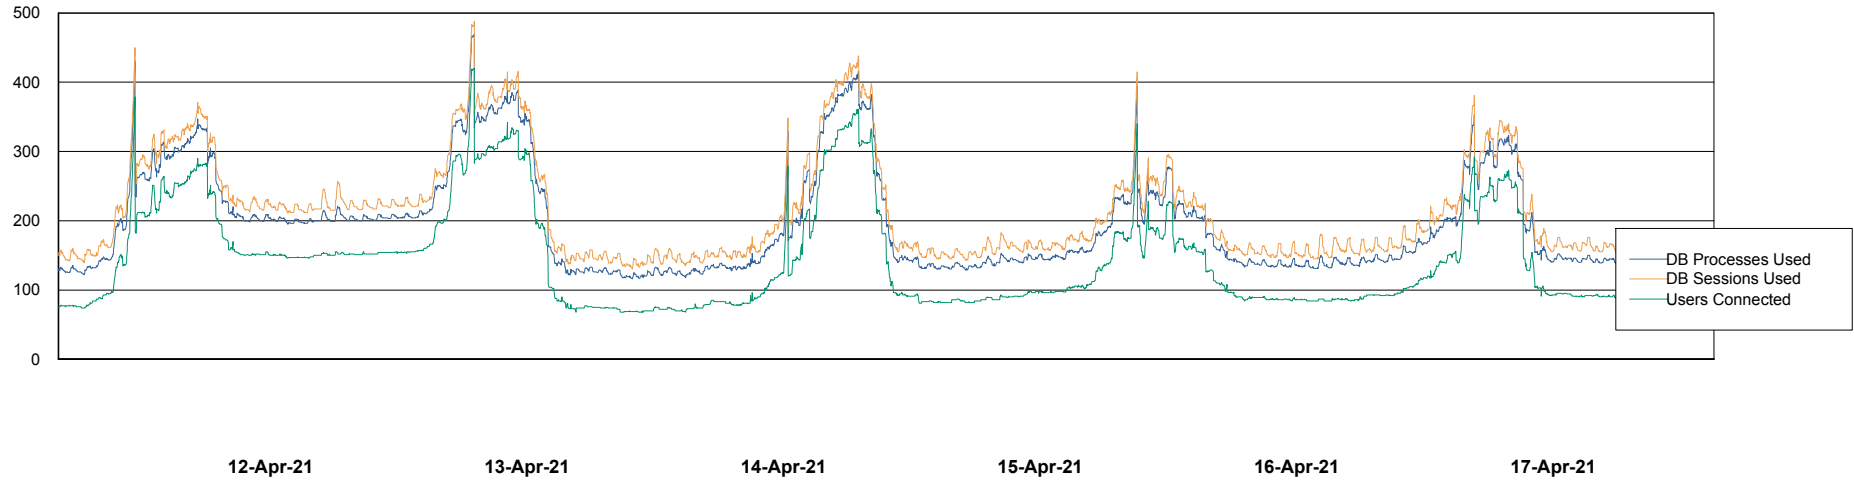

Weekly SLA Customer Report

Customer NIX_Production
Database ID 51

Database Performance NIXDB_BI

Weekly SLA Customer Report

Customer NIX_Production
Database ID 51

Database Performance NIXDB_Production

Weekly SLA Customer Report