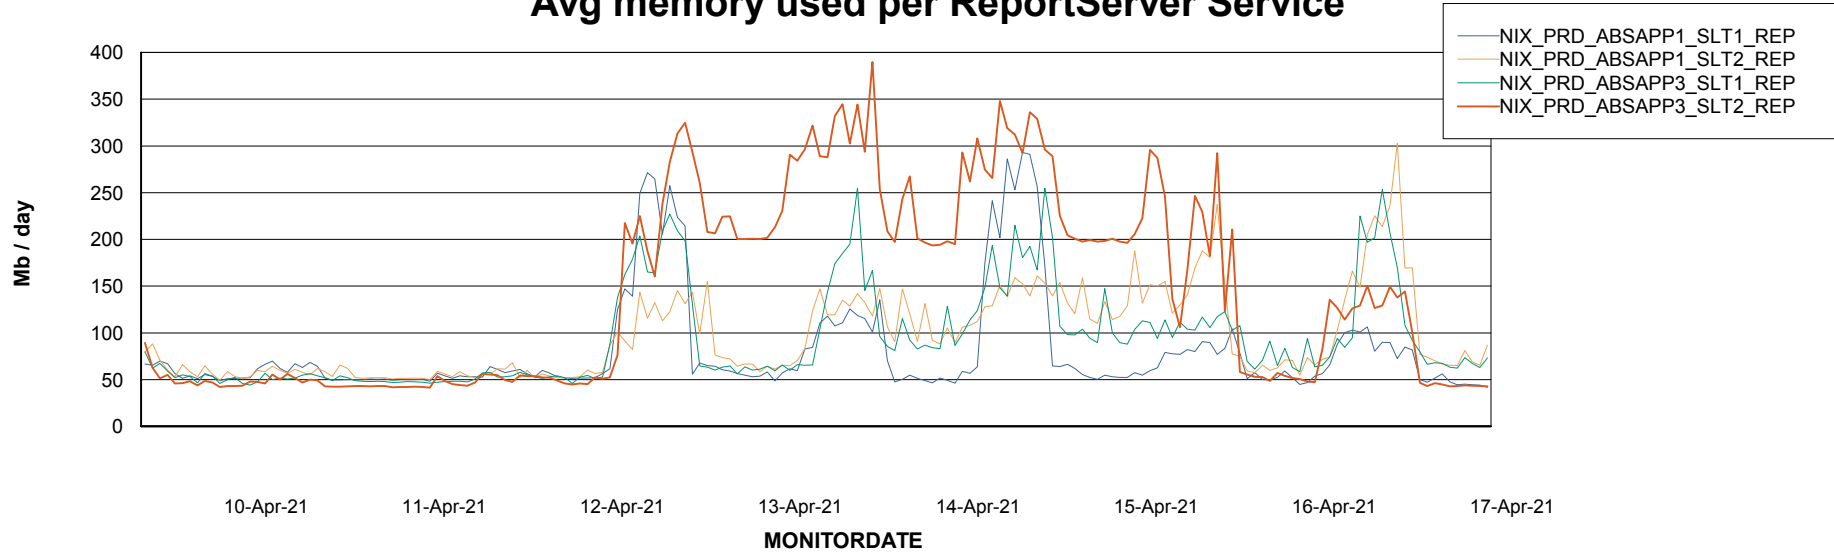

Avg users per day per ABS server

Weekly SLA Customer Report

Customer NIX_Production
Database ID 51

ABSSolute Application ReportServer Services

Avg memory used per ReportServer Service

Weekly SLA Customer Report