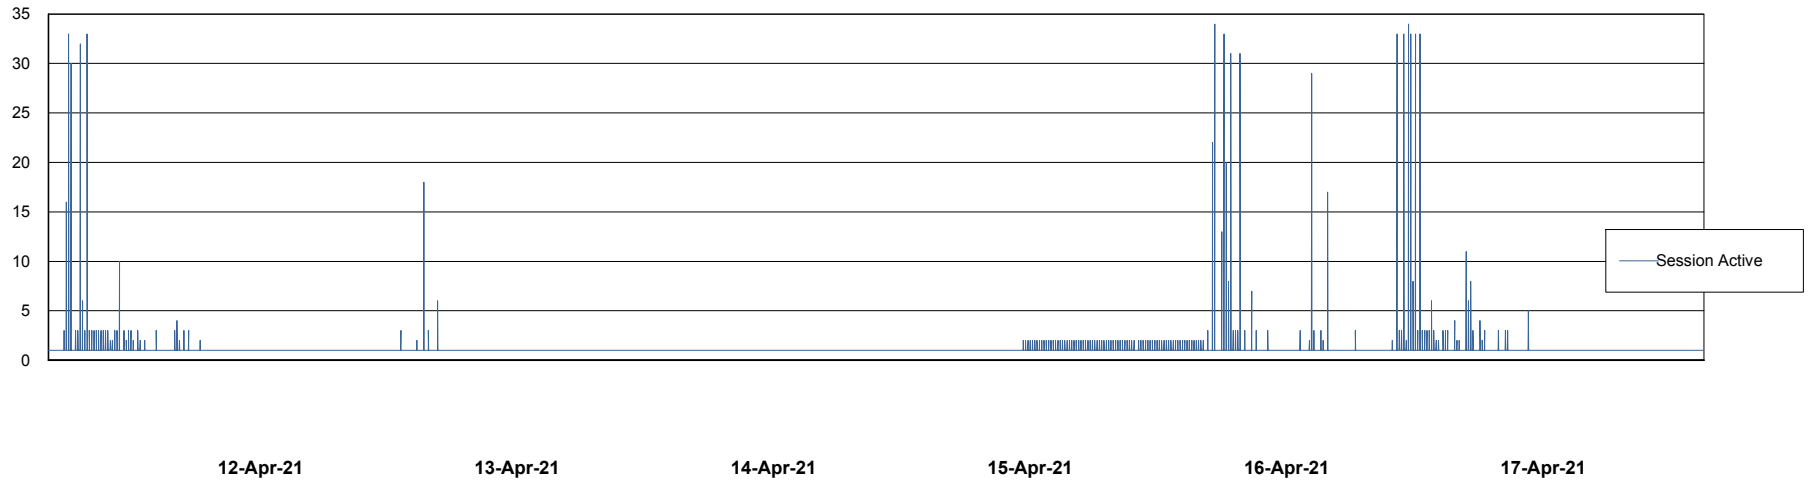

Database Performance NIXDB_Standby