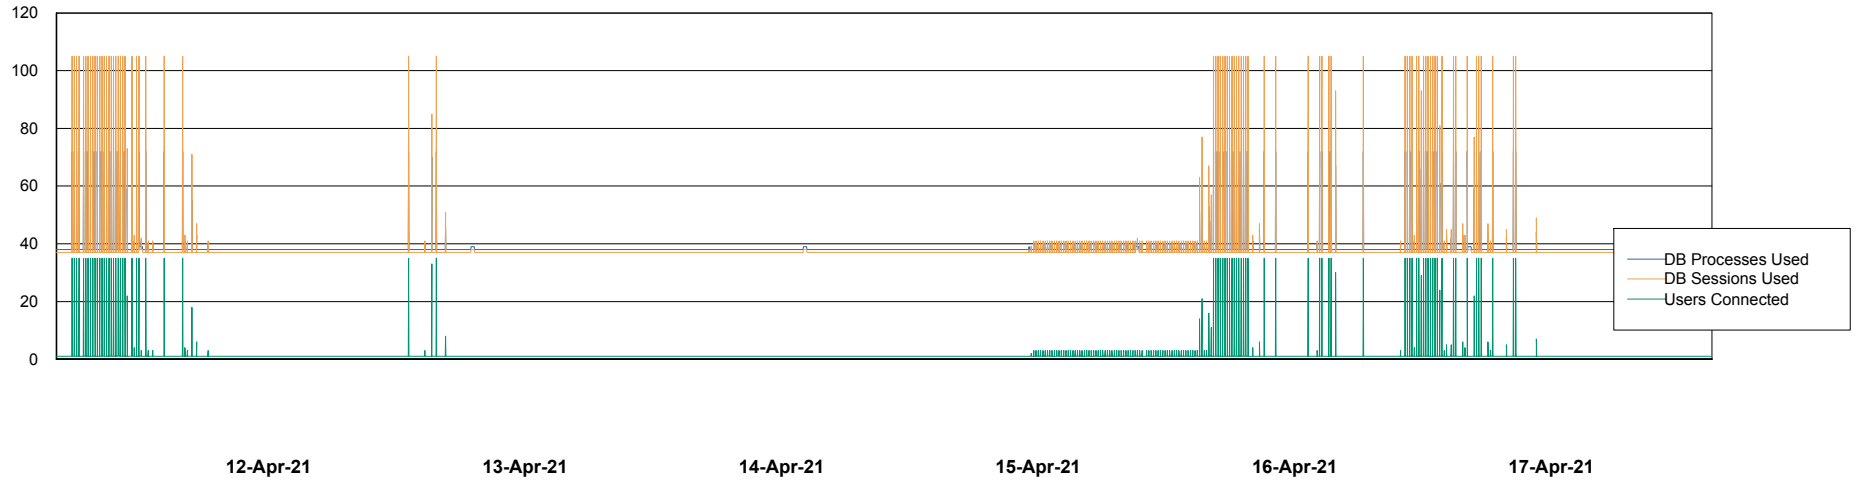

Database Performance NIXDB_Standby