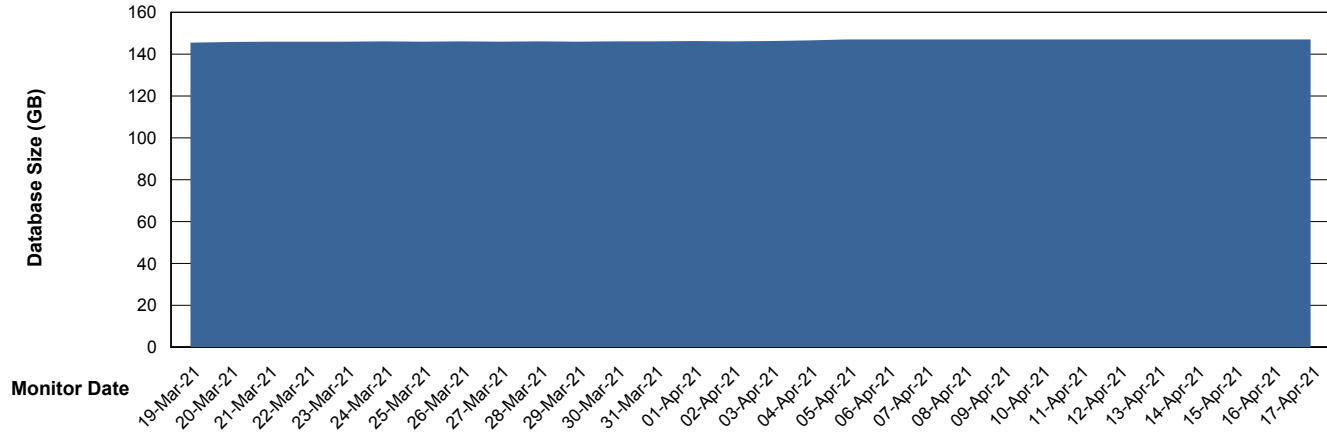

Weekly SLA Customer Report

Customer NIX_Production
Database ID 51

Database Performance NIXDB_BI

Weekly SLA Customer Report

Customer NIX_Production
Database ID 51

Database Performance NIXDB_Production

Weekly SLA Customer Report

Customer NIX_Production
Database ID 51

Database Performance NIXDB_Standby

Weekly SLA Customer Report

Customer NIX_Production
Database ID 51

DATABASE SIZE NIXDB_BI

Database growth over last month

DATABASE SIZE NIXDB_Production

Database growth over last month

Weekly SLA Customer Report

Customer NIX_Production
Database ID 51

Database Tablespace		NIXDB_BI			
Date	Tablespace Name	Filesize (Gb)	Usedsize (Gb)	Percentage free	
17-Apr-21	ABSDATA	84	62	26	
	INDX	104	83	20	
16-Apr-21	ABSDATA	84	62	26	
	INDX	104	83	20	
15-Apr-21	ABSDATA	84	62	26	
	INDX	104	83	20	
14-Apr-21	ABSDATA	84	62	26	
	INDX	104	83	20	
13-Apr-21	ABSDATA	84	62	26	
	INDX	104	83	20	
12-Apr-21	ABSDATA	84	62	26	
	INDX	104	82	21	
11-Apr-21	ABSDATA	84	62	26	
	INDX	95	82	14	