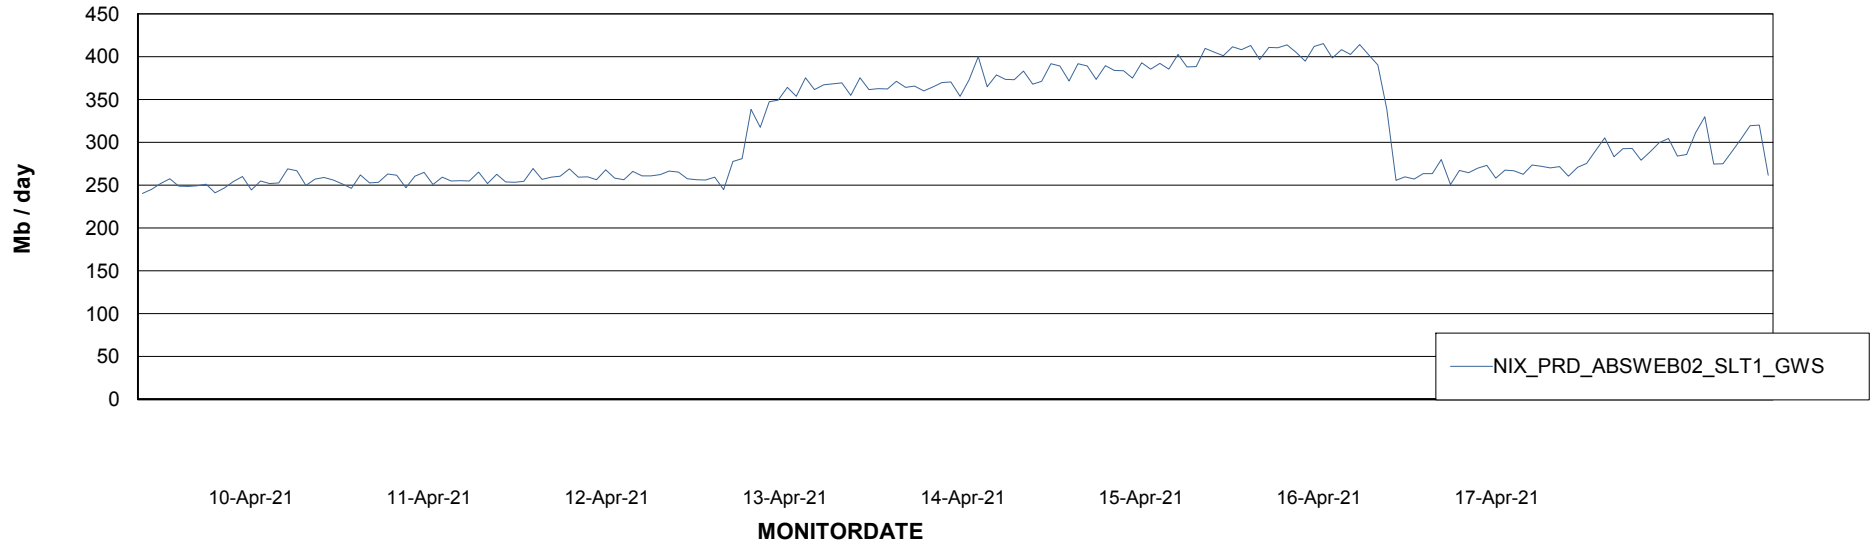

ABSSolute Web Component Services

Avg memory used per ABS Web component