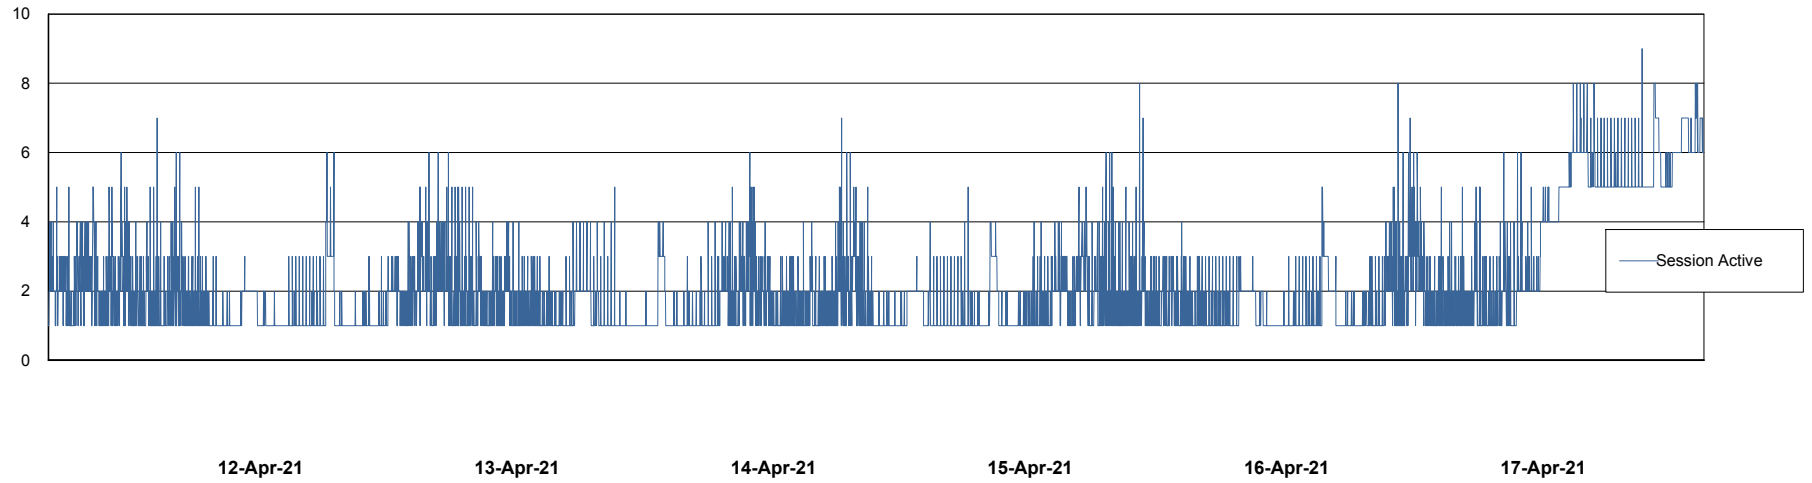

Weekly SLA Customer Report

Customer NIX_Production
Database ID 51

Database Performance NIXDB_BI

Weekly SLA Customer Report

Customer NIX_Production
Database ID 51

Database Performance NIXDB_Production

Weekly SLA Customer Report