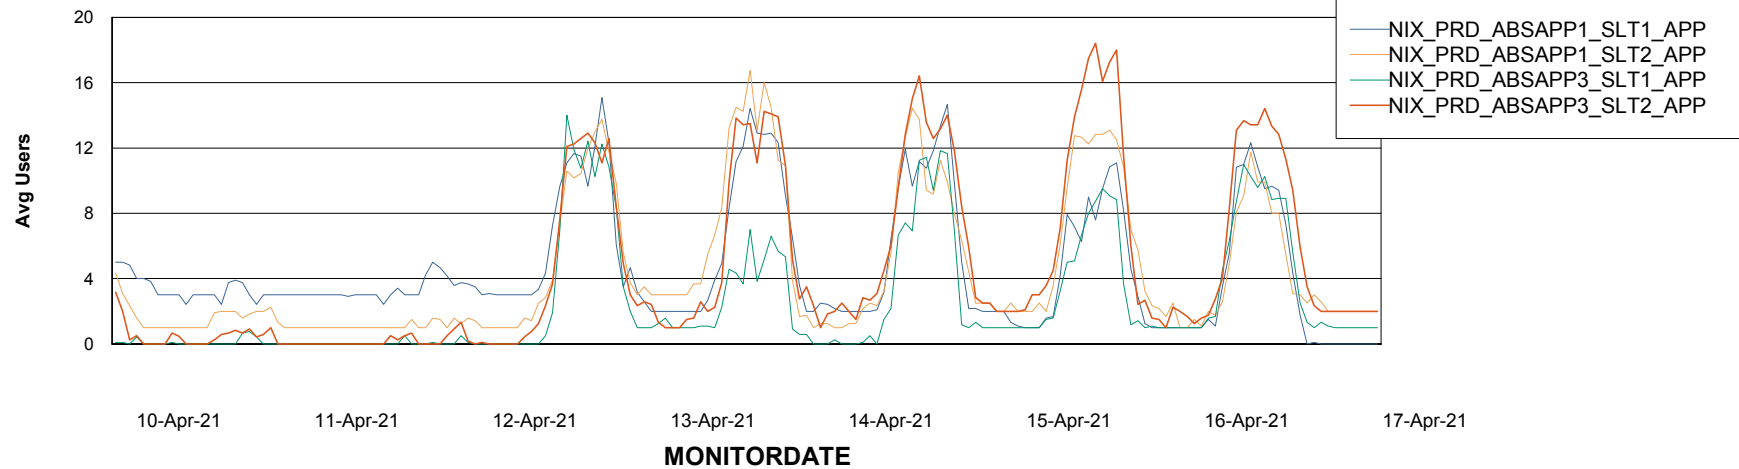

Standby Database Health NIX_Production

Recovery lag for last 7 days

Weekly SLA Customer Report

Customer NIX_Production
Database ID 51

ABSSolute Application Server Services

Avg memory used per ABS Server Service

Avg users per day per ABS server

Weekly SLA Customer Report

Customer NIX_Production
Database ID 51

ABSSolute Application ReportServer Services

Avg memory used per ReportServer Service

Weekly SLA Customer Report