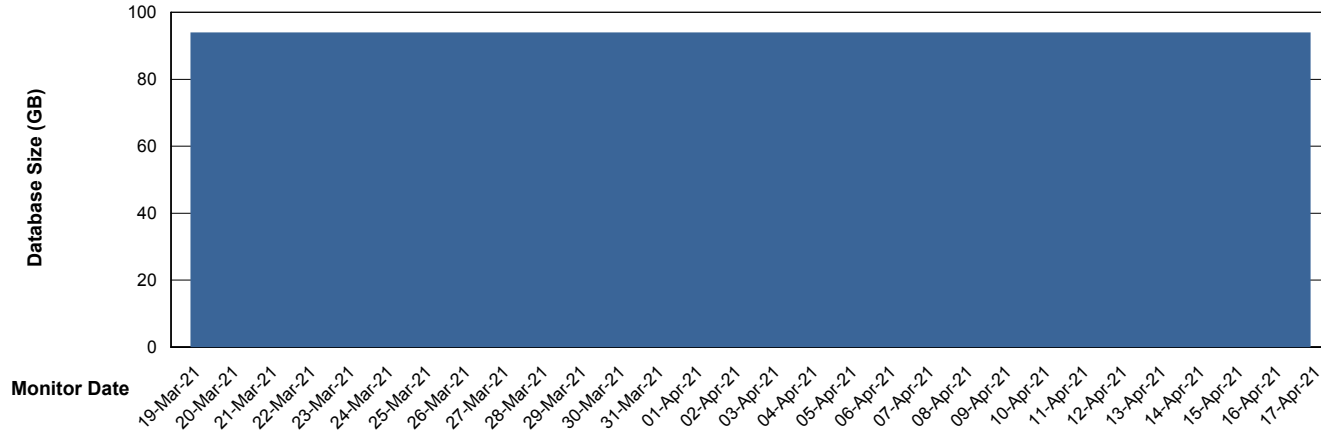

Customer LLG_Production
Database ID 53

Database Performance LLGDB_Standby

Weekly SLA Customer Report

Customer LLG_Production
Database ID 53

DATABASE SIZE LLGDB_BI02

Database growth over last month

DATABASE SIZE LLGDB_Production

Database growth over last month

Weekly SLA Customer Report

Customer LLG_Production
Database ID 53

Database Tablespace LLGDB_BI02

Date	Tablespace Name	Filesize (Gb)	Usedsize (Gb)	Percentage free
17-Apr-21	ABSDATA	100	43	57
	INDX	100	45	55
16-Apr-21	ABSDATA	100	43	57
	INDX	100	45	55
15-Apr-21	ABSDATA	100	43	57
	INDX	100	45	55
14-Apr-21	ABSDATA	100	43	57
	INDX	100	45	55
13-Apr-21	ABSDATA	100	43	57
	INDX	100	45	55
12-Apr-21	ABSDATA	100	43	57
	INDX	100	45	55
11-Apr-21	ABSDATA	100	43	57
	INDX	100	45	55