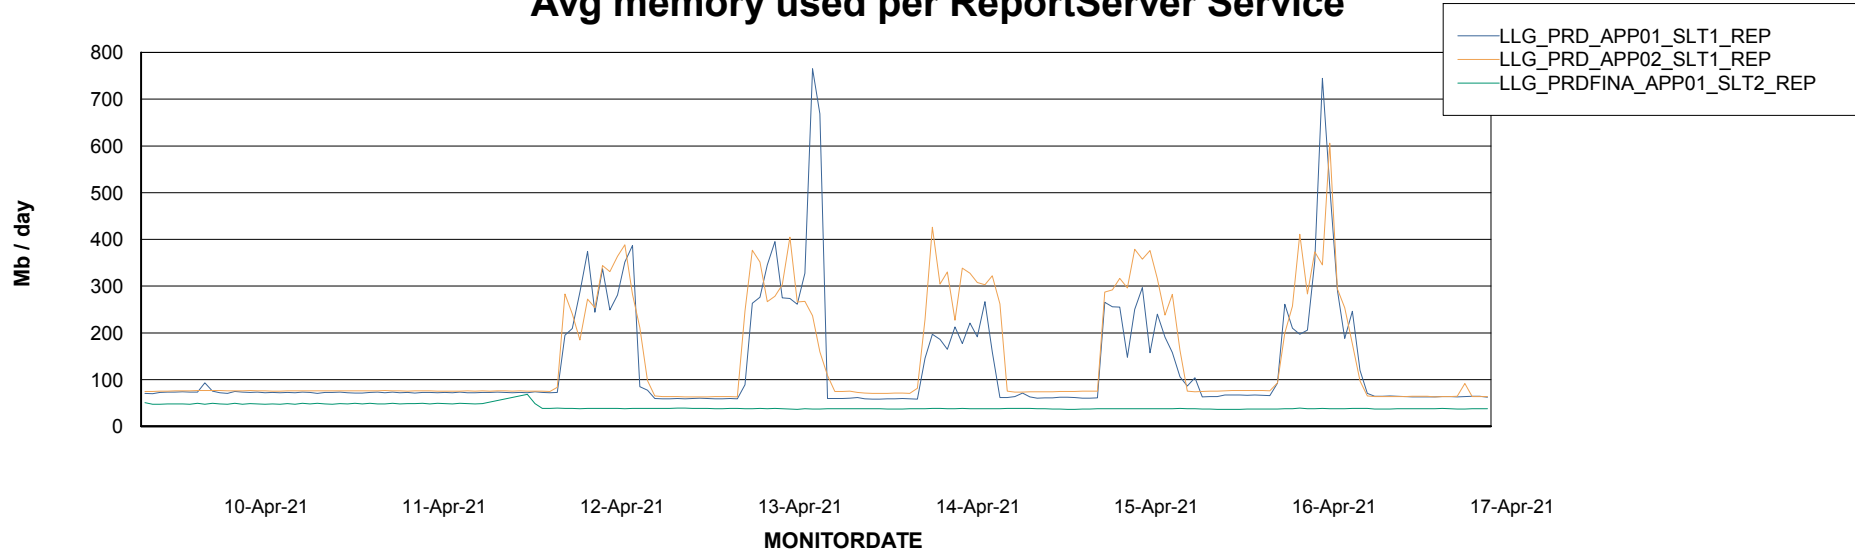

ABSolute Application Server Services

Avg memory used per ReportServer Service