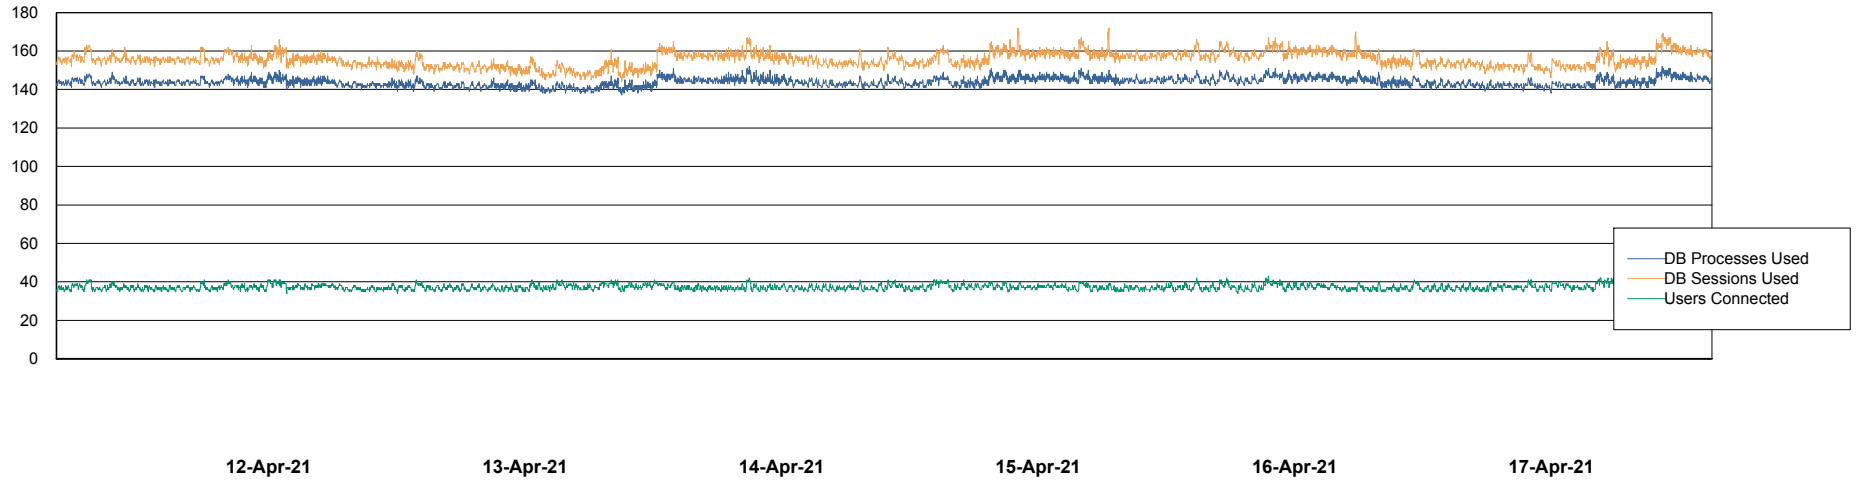

Database Performance LLGDB_BI02