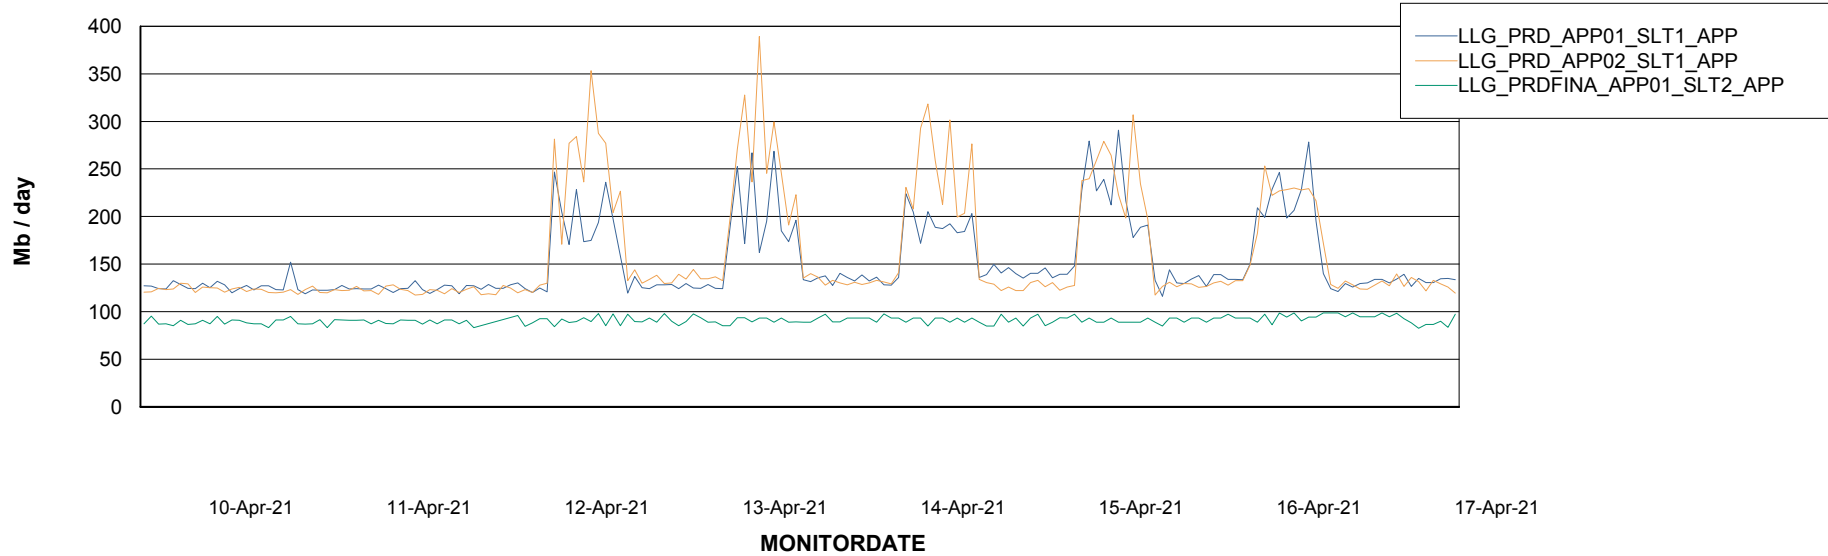

Weekly SLA Customer Report

Customer LLG_Production
 Database ID 53

Database Tablespace	LLGDB_Production
---------------------	------------------

Date	Tablespace Name	Filesize (Gb)	Usedsize (Gb)	Percentage free
17-Apr-21	ABSDATA	114	93	18
	INDX	160	131	18
16-Apr-21	ABSDATA	114	92	19
	INDX	160	131	18
15-Apr-21	ABSDATA	114	92	19
	INDX	160	131	18
14-Apr-21	ABSDATA	114	92	19
	INDX	160	131	18
13-Apr-21	ABSDATA	114	92	19
	INDX	160	131	18
12-Apr-21	ABSDATA	114	92	19
	INDX	160	131	18
11-Apr-21	ABSDATA	114	92	19
	INDX	160	131	18

Weekly SLA Customer Report

Customer LLG_Production
Database ID 53

ABSSolute Application Server Services

Avg memory used per ABS Server Service

Weekly SLA Customer Report

Customer LLG_Production
Database ID 53