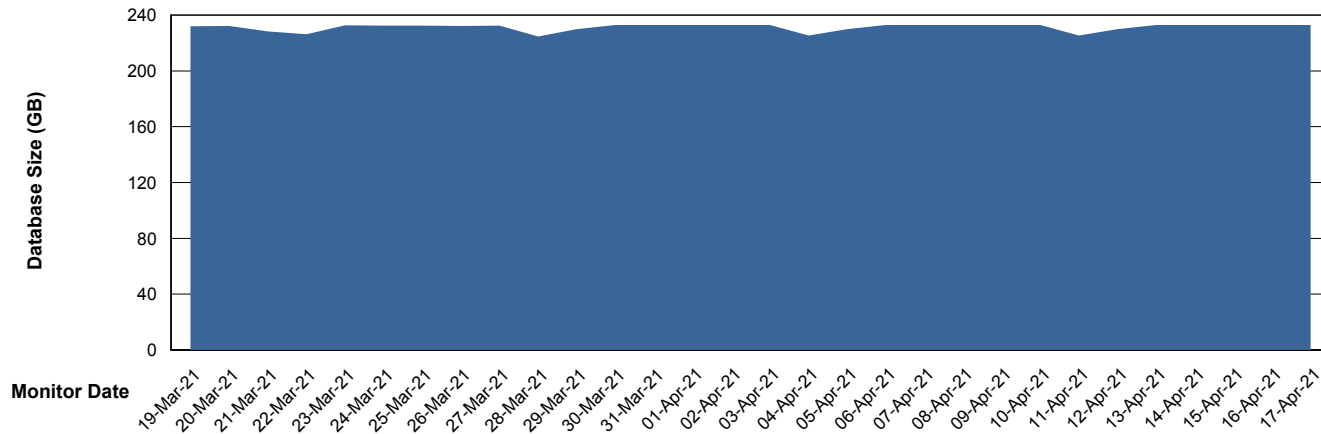

Customer LLG_Production
Database ID 53

Database Performance LLGDB_Standby

Weekly SLA Customer Report

Customer LLG_Production
Database ID 53

DATABASE SIZE LLGDB_BI02

Database growth over last month

DATABASE SIZE LLGDB_Production

Database growth over last month

Weekly SLA Customer Report

Customer LLG_Production
Database ID 53

Database Tablespace LLGDB_BI02

Date	Tablespace Name	Filesize (Gb)	Usedsize (Gb)	Percentage free
17-Apr-21	ABSDATA	100	43	57
	INDX	100	45	55
16-Apr-21	ABSDATA	100	43	57
	INDX	100	45	55
15-Apr-21	ABSDATA	100	43	57
	INDX	100	45	55
14-Apr-21	ABSDATA	100	43	57
	INDX	100	45	55
13-Apr-21	ABSDATA	100	43	57
	INDX	100	45	55
12-Apr-21	ABSDATA	100	43	57
	INDX	100	45	55
11-Apr-21	ABSDATA	100	43	57
	INDX	100	45	55