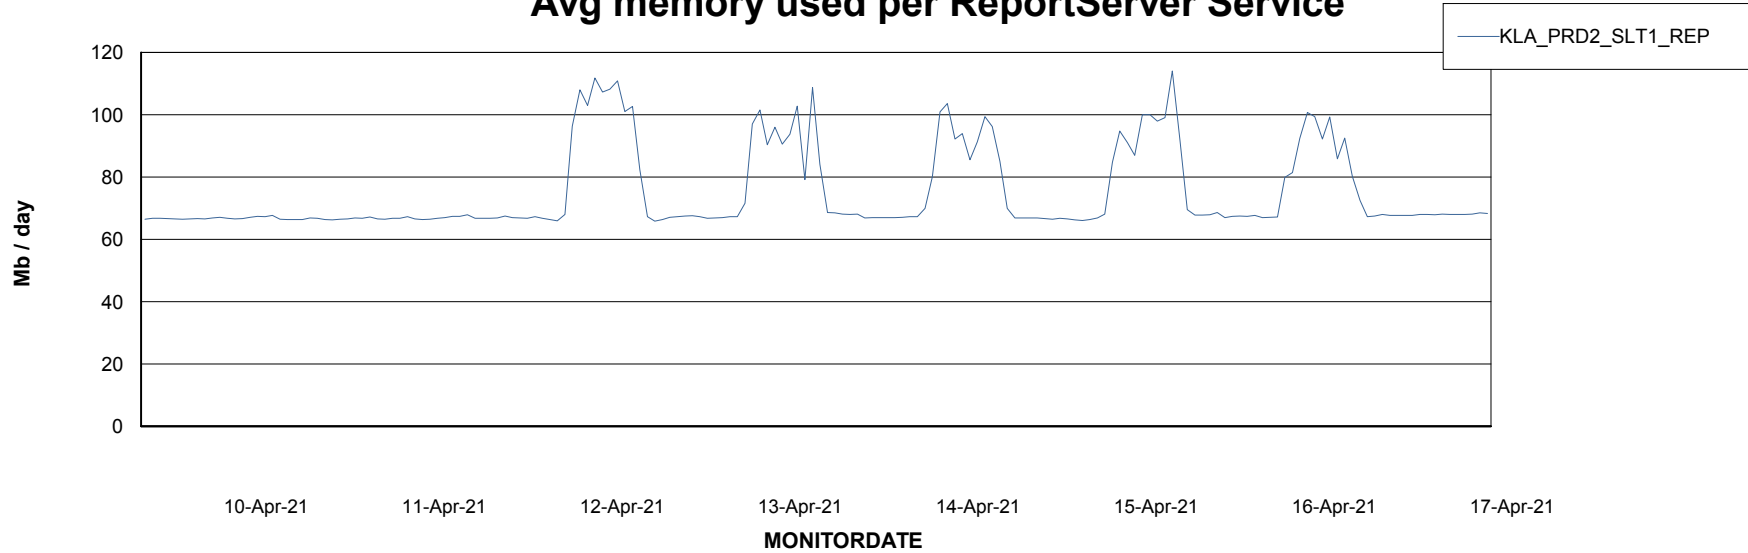

ABSSolute Application ReportServer Services

Avg memory used per ReportServer Service