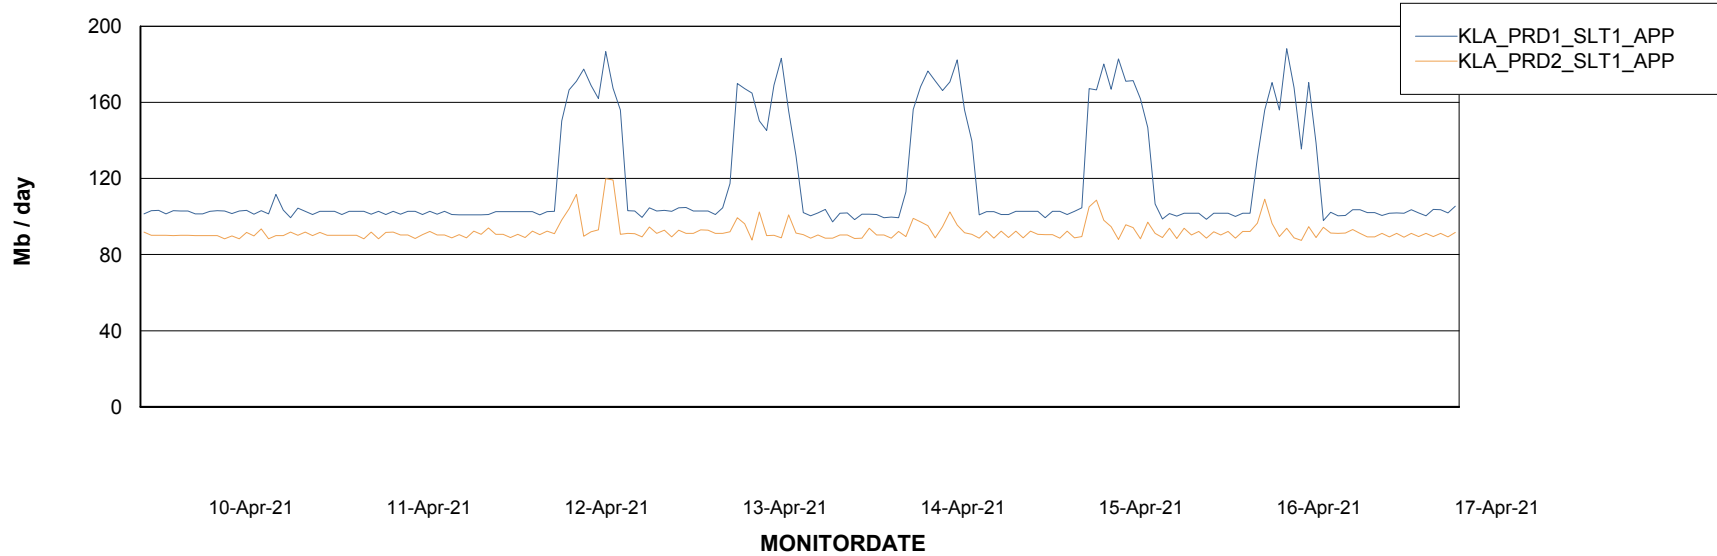

ABSSolute Application Server Services

Avg memory used per ABS Server Service