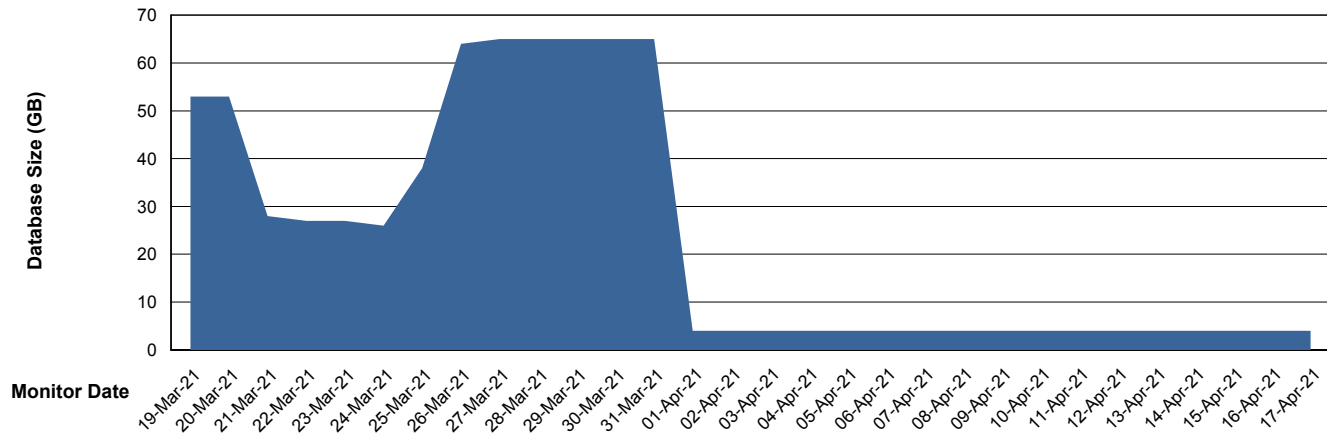

DATABASE SIZE JSG_PRD_YAR

Database growth over last month