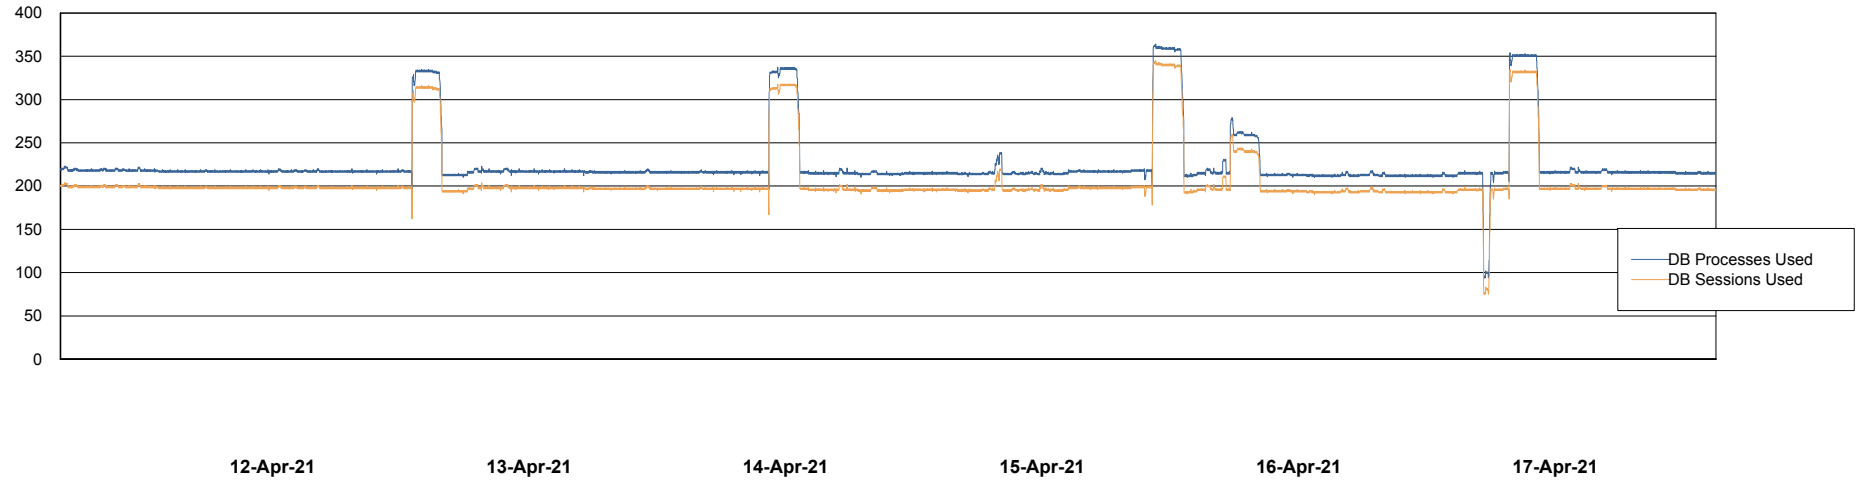

Weekly SLA Customer Report

Customer JSG_Production
Database ID 102

Harddisk Usage JSG_PRD_YAR

	Free disk space on C: (%)	Total disk space on C: (Gb)	Used disk space on C: (Gb)	Free disk space on D: (%)	Total disk space on D: (Gb)	Used disk space on D: (Gb)
17-Apr-21	43	149	85	81	750	143
16-Apr-21	43	149	85	81	750	143
15-Apr-21	43	149	85	81	750	143
14-Apr-21	42	149	87	81	750	143
13-Apr-21	41	149	88	81	750	143
12-Apr-21	41	149	89	81	750	143
11-Apr-21	40	149	89	81	750	143

Weekly SLA Customer Report

Customer JSG_Production
Database ID 102

Database Performance JSG_PRD_PICARD_DB

Weekly SLA Customer Report

Customer JSG_Production
Database ID 102

Database Performance JSG_PRD_RIKER_DB