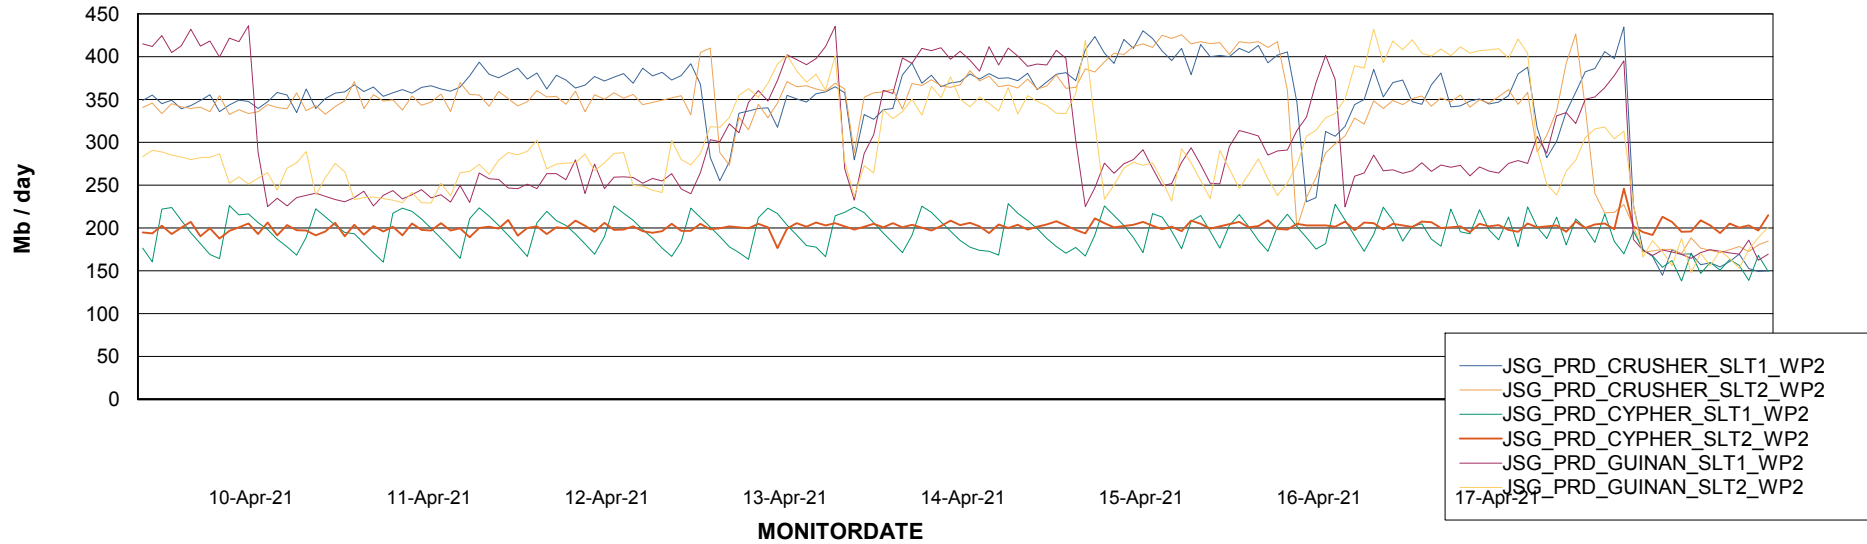

ABSSolute Web Component Services

Avg memory used per ABS Web component