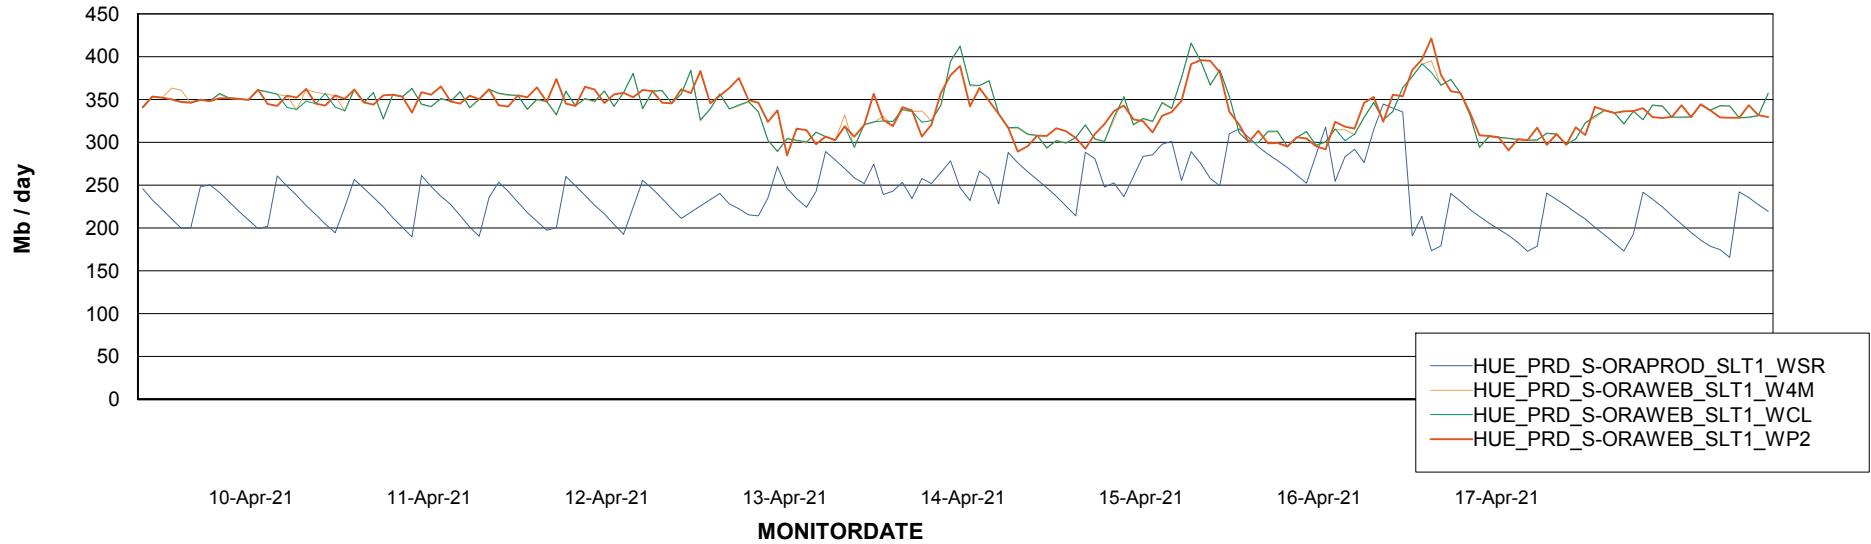

ABSSolute Application ReportServer Services

Avg memory used per ReportServer Service

Weekly SLA Customer Report

Customer HUE_Production
Database ID 104

ABSSolute Web Component Services

Avg memory used per ABS Web component