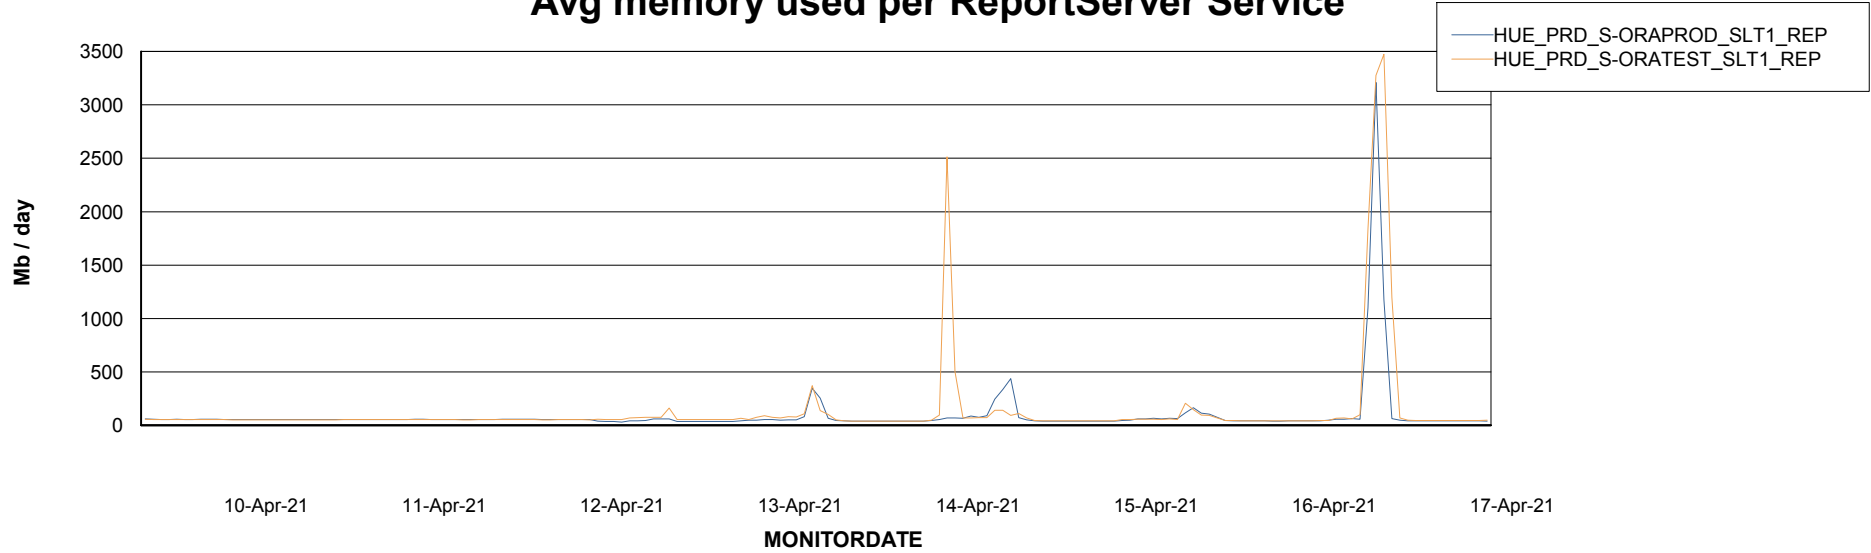

ABSSolute Application ReportServer Services

Avg memory used per ReportServer Service