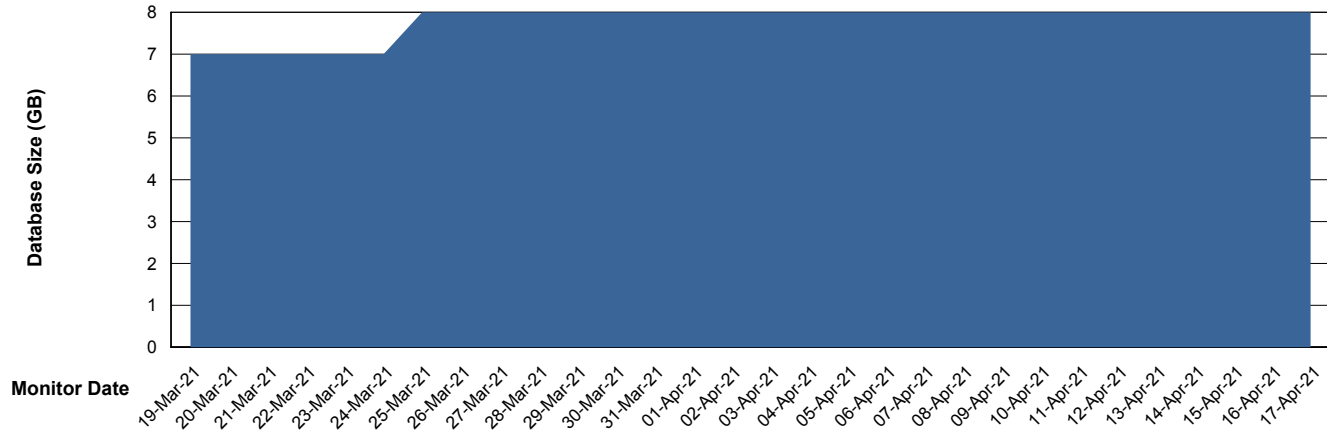

DATABASE SIZE HUE_PRD_S-ORABI_DB

Database growth over last month