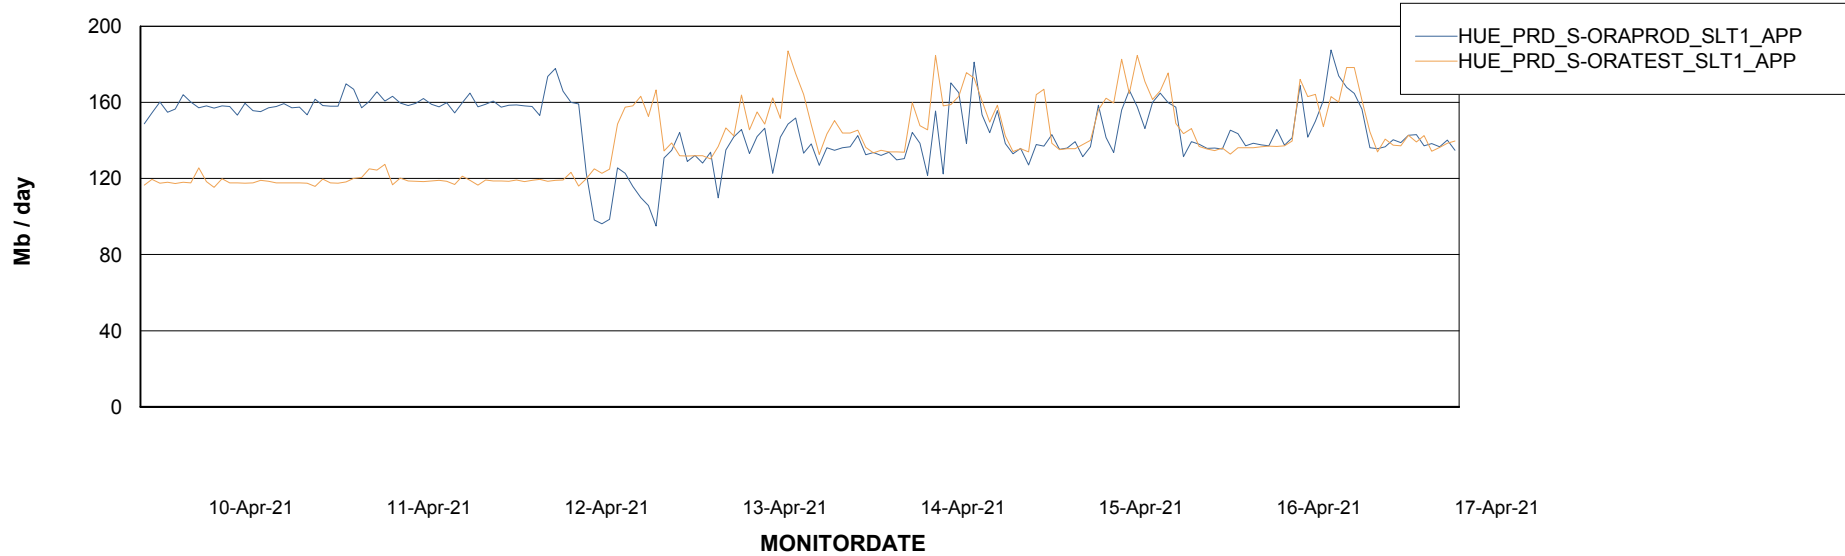

Weekly SLA Customer Report

Customer HUE_Production
 Database ID 104

Database Tablespace HUE_PRD_S-ORAPROD_DB

| Date | Tablespace Name | Filesize (Gb) | Usedsize (Gb) | Percentage free |
|-----------|-----------------|---------------|---------------|-----------------|
| 17-Apr-21 | ABSDATA | 23 | 19 | 16 |
| | INDX | 4 | 1 | 87 |
| 16-Apr-21 | ABSDATA | 23 | 19 | 16 |
| | INDX | 4 | 1 | 87 |
| 15-Apr-21 | ABSDATA | 23 | 19 | 16 |
| | INDX | 4 | 1 | 87 |
| 14-Apr-21 | ABSDATA | 23 | 19 | 17 |
| | INDX | 4 | 0 | 88 |
| 13-Apr-21 | ABSDATA | 23 | 19 | 17 |
| | INDX | 4 | 0 | 88 |
| 12-Apr-21 | ABSDATA | 23 | 19 | 17 |
| | INDX | 4 | 0 | 88 |
| 11-Apr-21 | ABSDATA | 23 | 19 | 18 |
| | INDX | 4 | 0 | 88 |

Weekly SLA Customer Report

Customer HUE_Production
Database ID 104

ABSSolute Application Server Services

Avg memory used per ABS Server Service

Avg users per day per ABS server

Weekly SLA Customer Report

Customer HUE_Production
Database ID 104