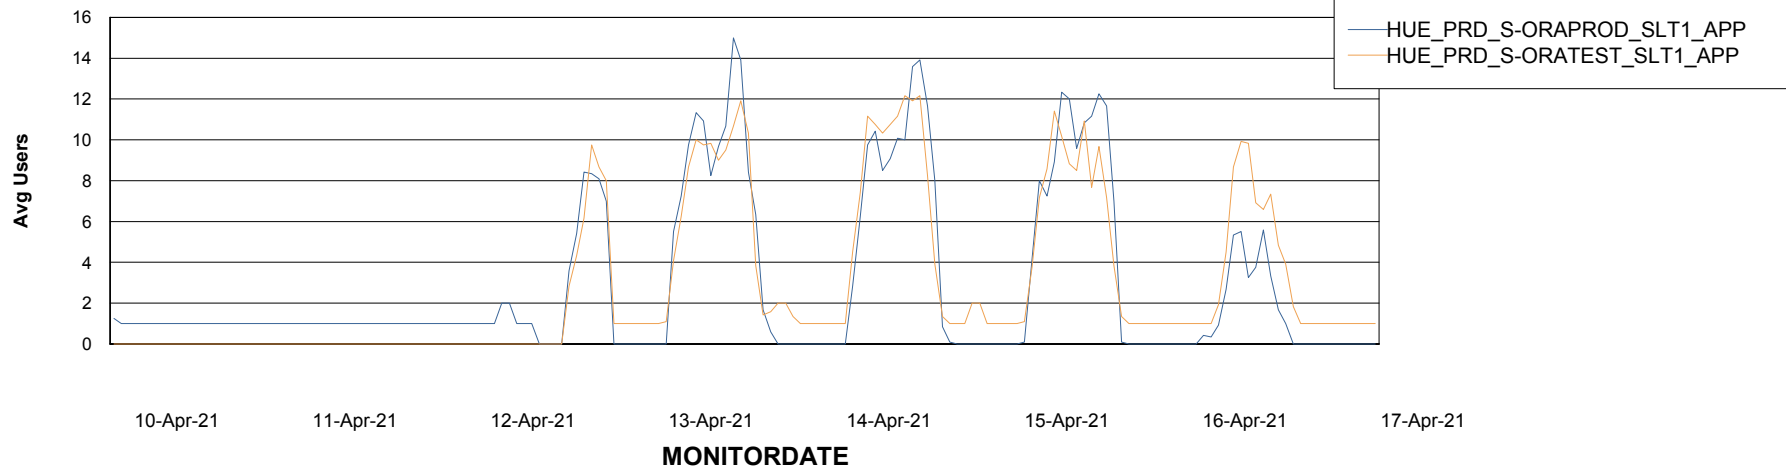

Weekly SLA Customer Report

Customer HUE_Production
Database ID 104

ABSSolute Application Server Services

Avg memory used per ABS Server Service

Avg users per day per ABS server

Weekly SLA Customer Report

Customer HUE_Production
Database ID 104