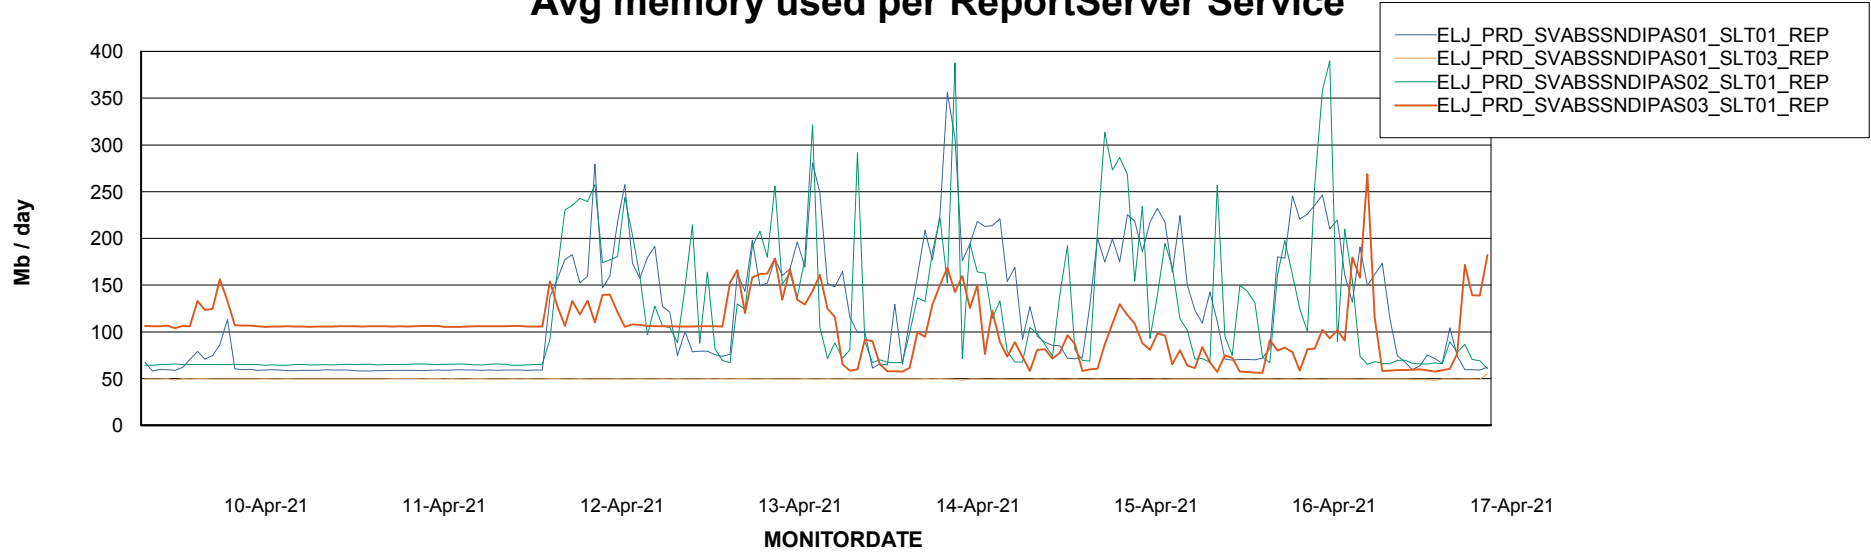

ABSSolute Application ReportServer Services

Avg memory used per ReportServer Service