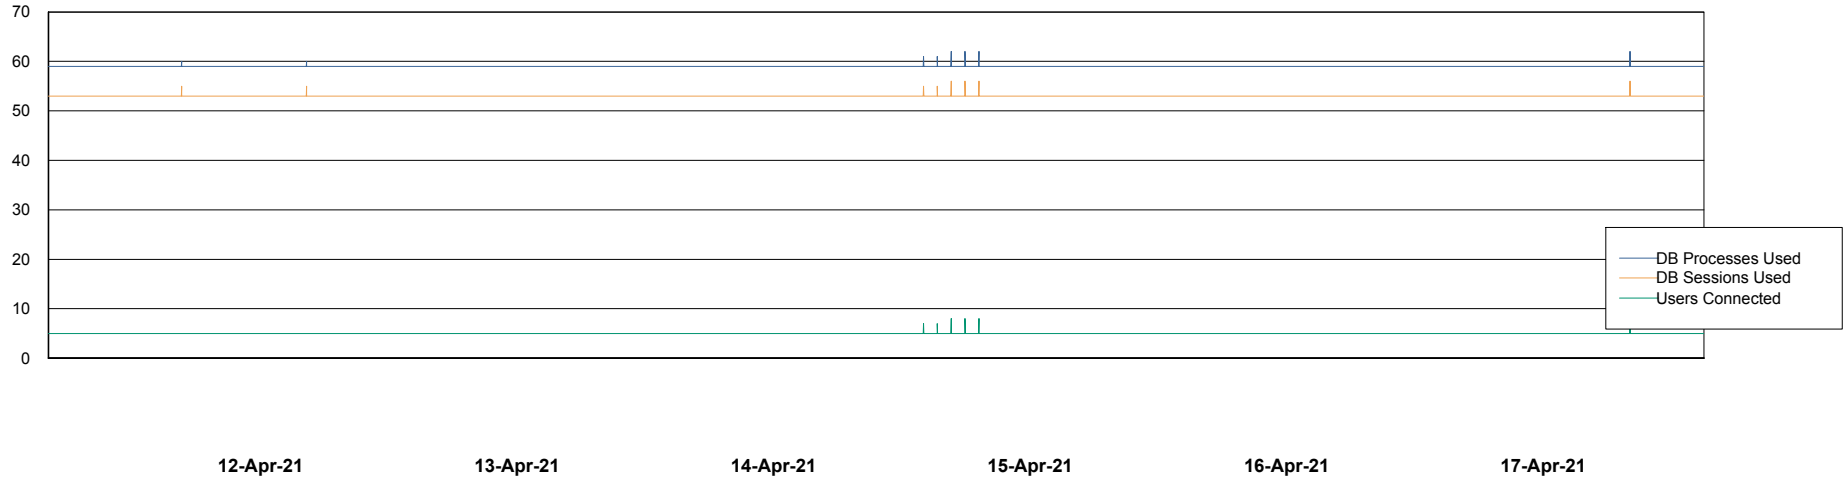

Database Performance ELJDB_Standby