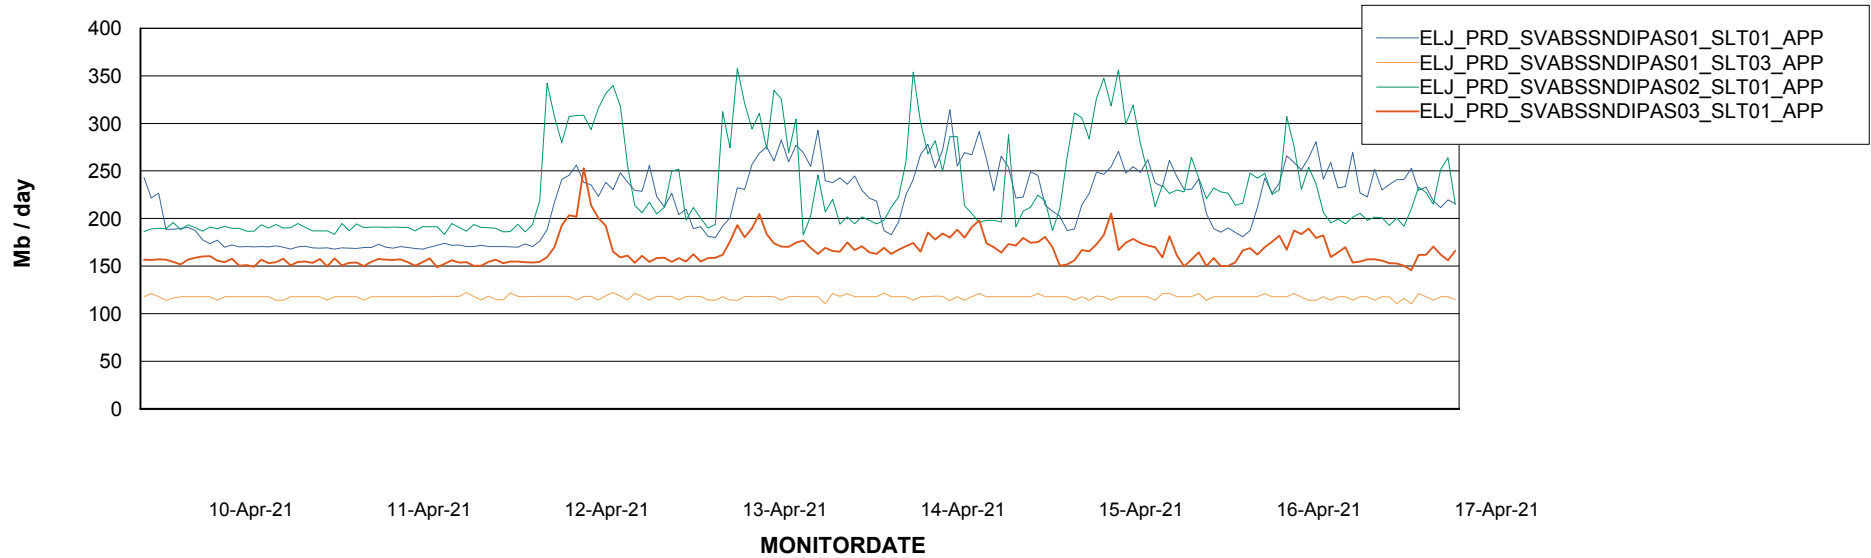

BI Status and last ETL error for ELJDB_PRD_BI

	Sun 11/4/2021	Mon 12/4/2021	Tue 13/4/2021	Wed 14/4/2021	Thu 15/4/2021	Fri 16/4/2021	Sat 17/4/2021
ABS DataWarehouse ETL Health	OK	OK	OK	OK	OK	OK	OK
ABS DWHStaging ETL Health	OK	OK	OK	OK	OK	OK	OK

Weekly SLA Customer Report

Customer ELJ Production
Database ID 72

ABSSolute Application Server Services

Avg memory used per ABS Server Service

Avg users per day per ABS server

Weekly SLA Customer Report

Customer ELJ Production
Database ID 72