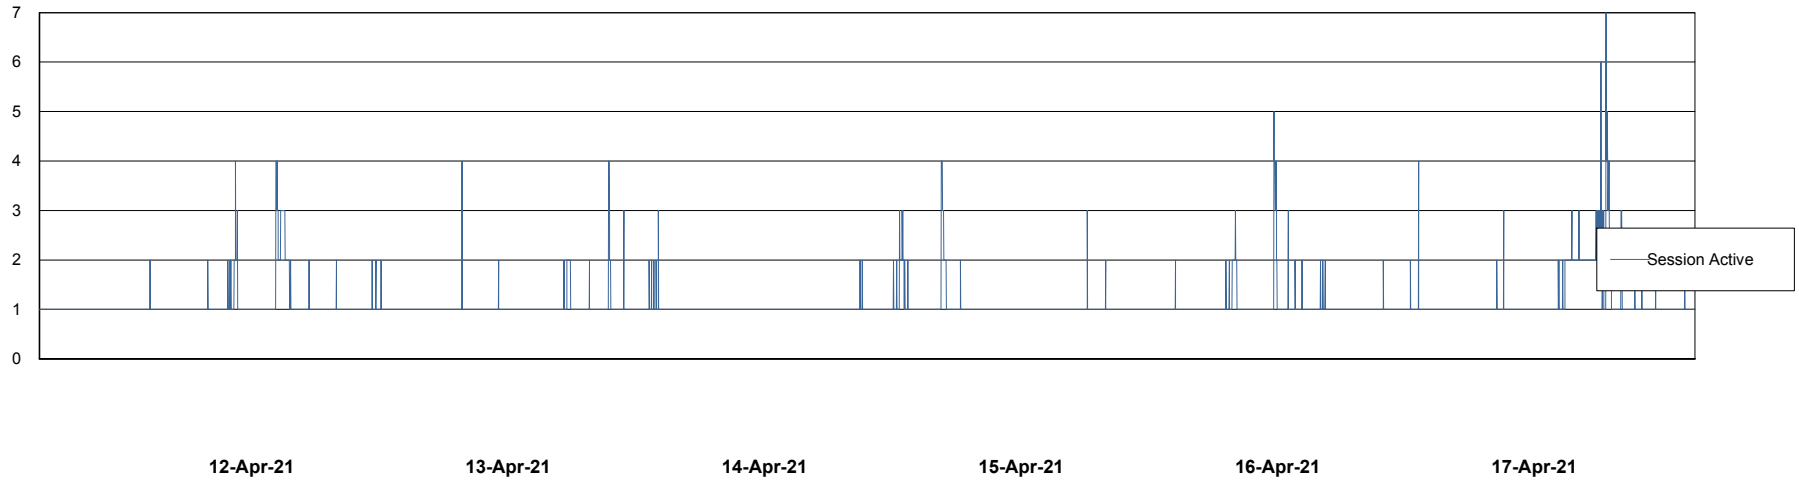

Database Performance ELJDB_PRD_BI