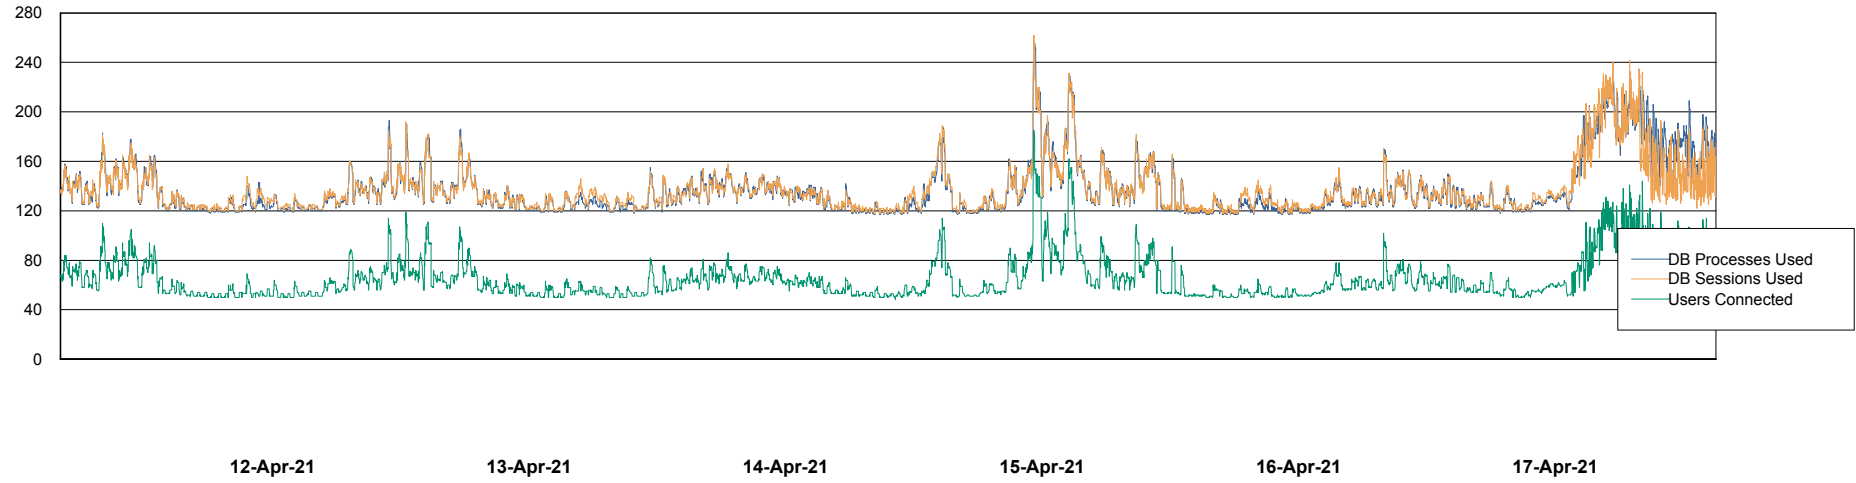

Weekly SLA Customer Report

Customer ELJ Production
Database ID 72

Database Performance ELJDB_PRD_BI

Weekly SLA Customer Report

Customer ELJ Production
Database ID 72

Database Performance ELJDB_Production

Weekly SLA Customer Report