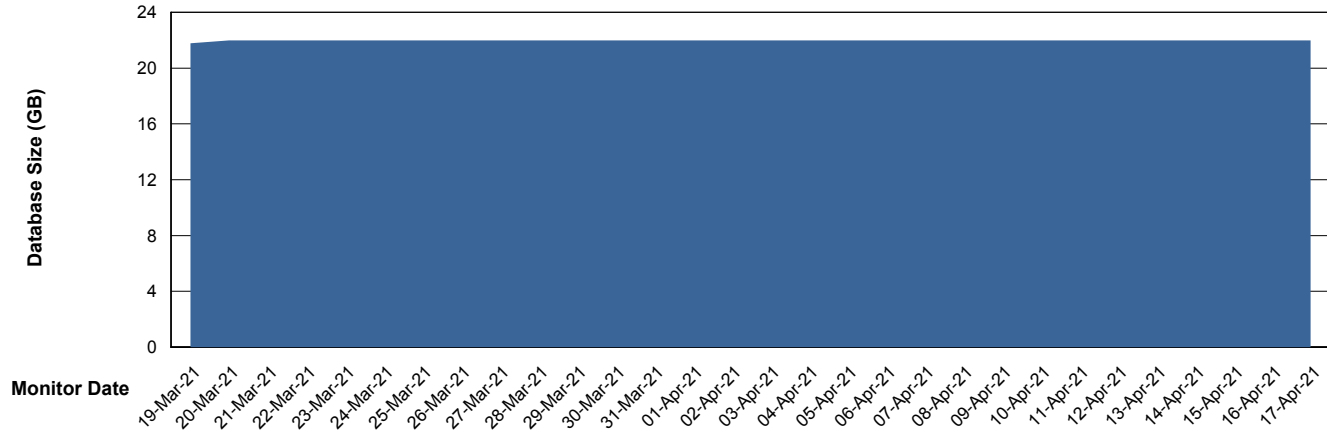

Customer ELJ Production
Database ID 72

Database Performance ELJDB_Standby

Weekly SLA Customer Report

Customer ELJ Production
Database ID 72

DATABASE SIZE ELJDB_PRD_BI

Database growth over last month

DATABASE SIZE ELJDB_Production

Database growth over last month

Weekly SLA Customer Report

Customer ELJ Production
 Database ID 72

Database Tablespace ELJDB_PRD_BI

Date	Tablespace Name	Filesize (Gb)	Usedsize (Gb)	Percentage free
17-Apr-21	ABSDATA	10	8	20
	INDX	12	10	17
16-Apr-21	ABSDATA	10	8	20
	INDX	12	10	17
15-Apr-21	ABSDATA	10	8	20
	INDX	12	10	17
14-Apr-21	ABSDATA	10	8	20
	INDX	12	10	17
13-Apr-21	ABSDATA	10	8	20
	INDX	12	10	17
12-Apr-21	ABSDATA	10	8	20
	INDX	12	10	17
11-Apr-21	ABSDATA	10	8	20
	INDX	12	10	17