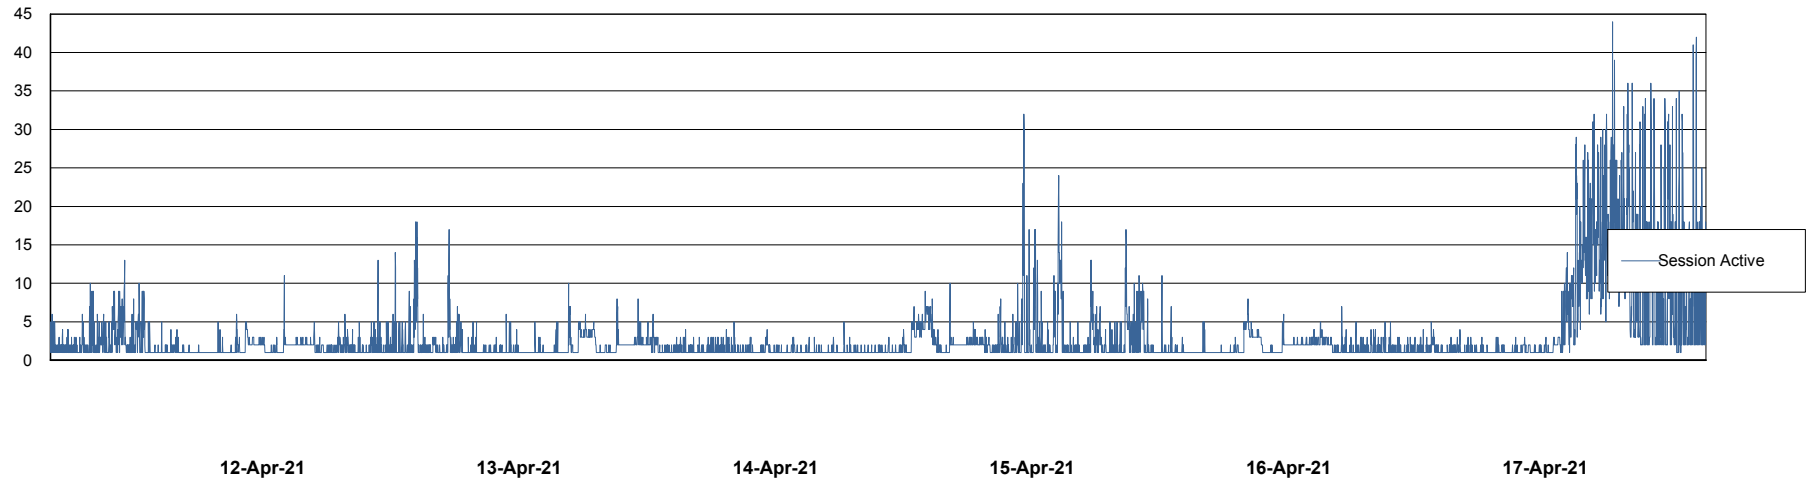

Weekly SLA Customer Report

Customer ELJ Production
Database ID 72

Database Performance ELJDB_PRD_BI

Weekly SLA Customer Report

Customer ELJ Production
Database ID 72

Database Performance ELJDB_Production

Weekly SLA Customer Report