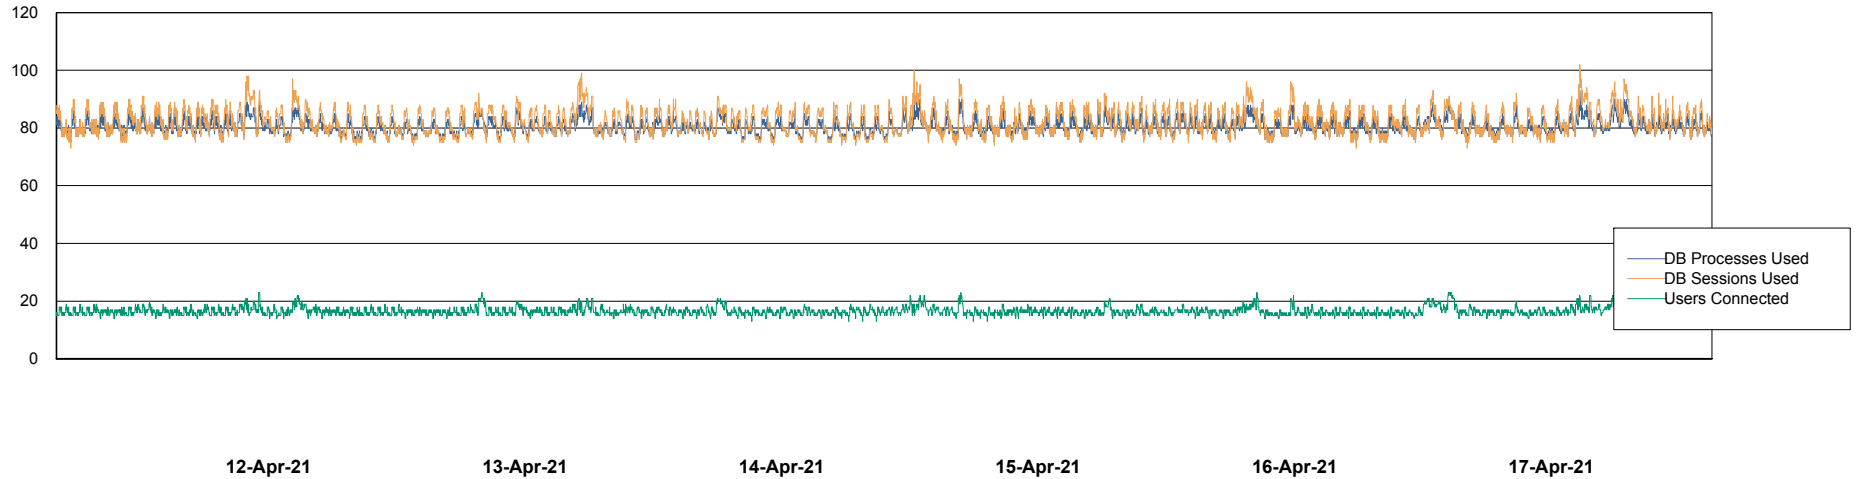

Database Performance ELJDB_PRD_BI