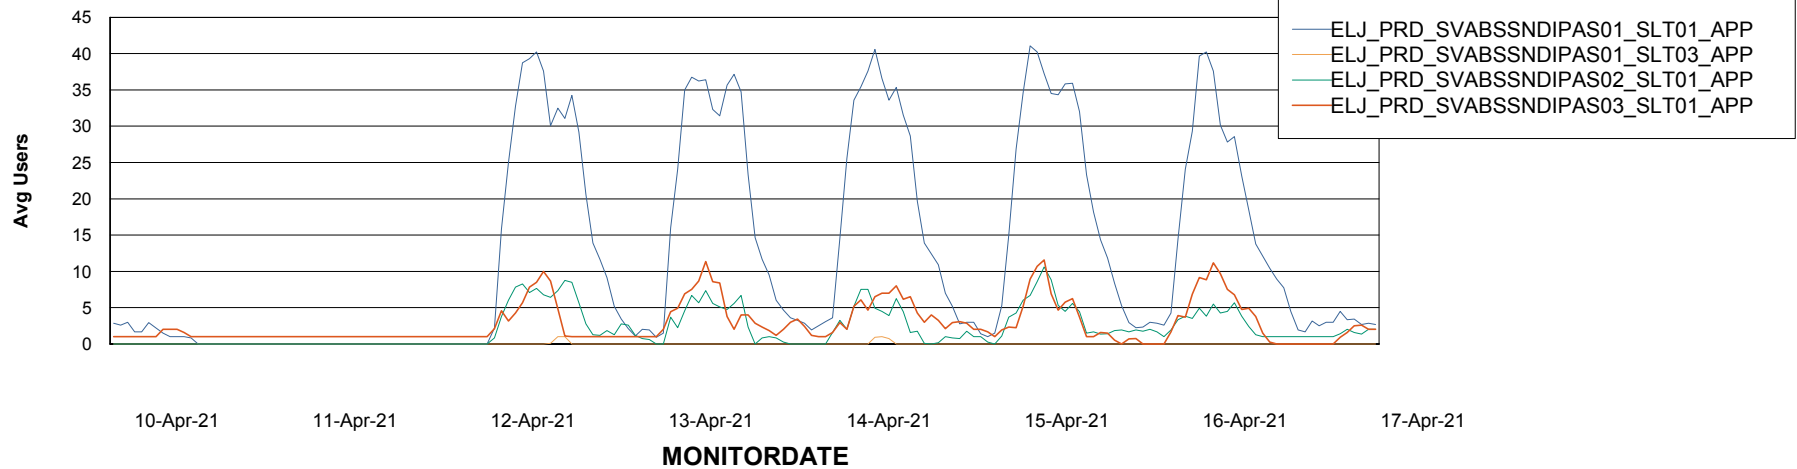

Weekly SLA Customer Report

Customer ELJ Production
Database ID 72

ABSSolute Application Server Services

Avg memory used per ABS Server Service

Avg users per day per ABS server

Weekly SLA Customer Report

Customer ELJ Production
Database ID 72