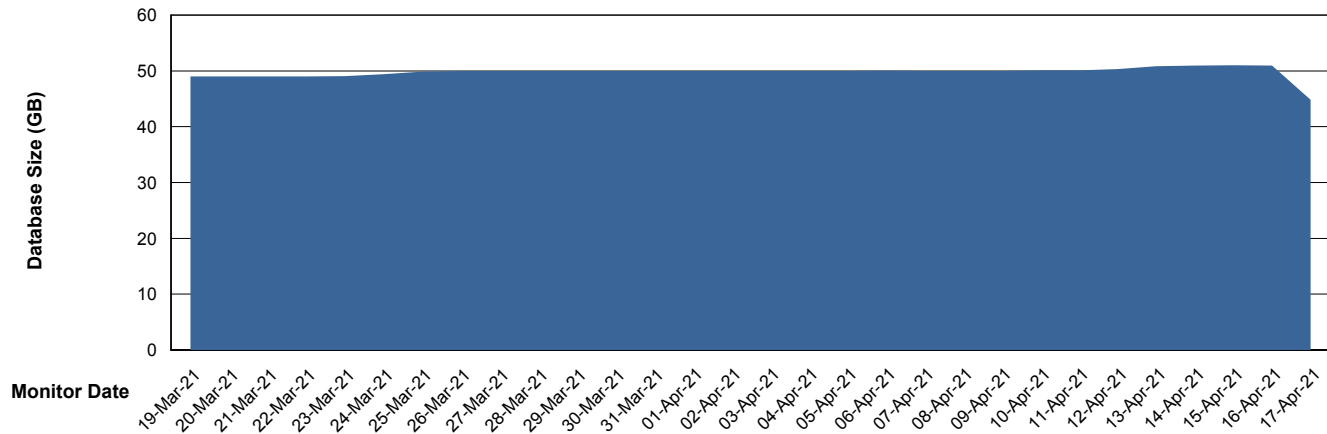

Customer ELJ Production
Database ID 72

Database Performance ELJDB_Standby

Weekly SLA Customer Report

Customer ELJ Production
Database ID 72

DATABASE SIZE ELJDB_PRD_BI

Database growth over last month

DATABASE SIZE ELJDB_Production

Database growth over last month

Weekly SLA Customer Report

Customer ELJ Production
 Database ID 72

Database Tablespace ELJDB_PRD_BI

Date	Tablespace Name	Filesize (Gb)	Usedsize (Gb)	Percentage free
17-Apr-21	ABSDATA	10	8	20
	INDX	12	10	17
16-Apr-21	ABSDATA	10	8	20
	INDX	12	10	17
15-Apr-21	ABSDATA	10	8	20
	INDX	12	10	17
14-Apr-21	ABSDATA	10	8	20
	INDX	12	10	17
13-Apr-21	ABSDATA	10	8	20
	INDX	12	10	17
12-Apr-21	ABSDATA	10	8	20
	INDX	12	10	17
11-Apr-21	ABSDATA	10	8	20
	INDX	12	10	17