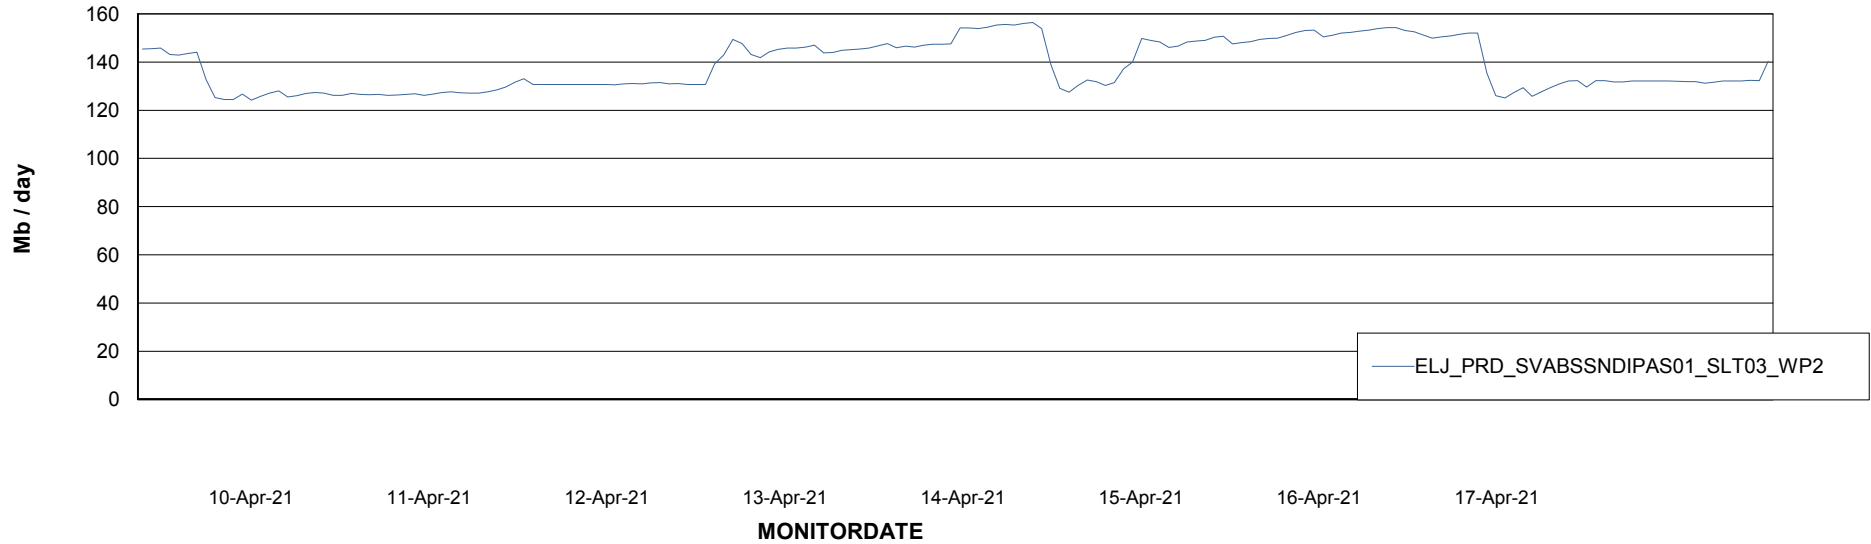

ABSSolute Application ReportServer Services

Avg memory used per ReportServer Service

Weekly SLA Customer Report

Customer ELJ Production
Database ID 72

ABSSolute Web Component Services

Avg memory used per ABS Web component