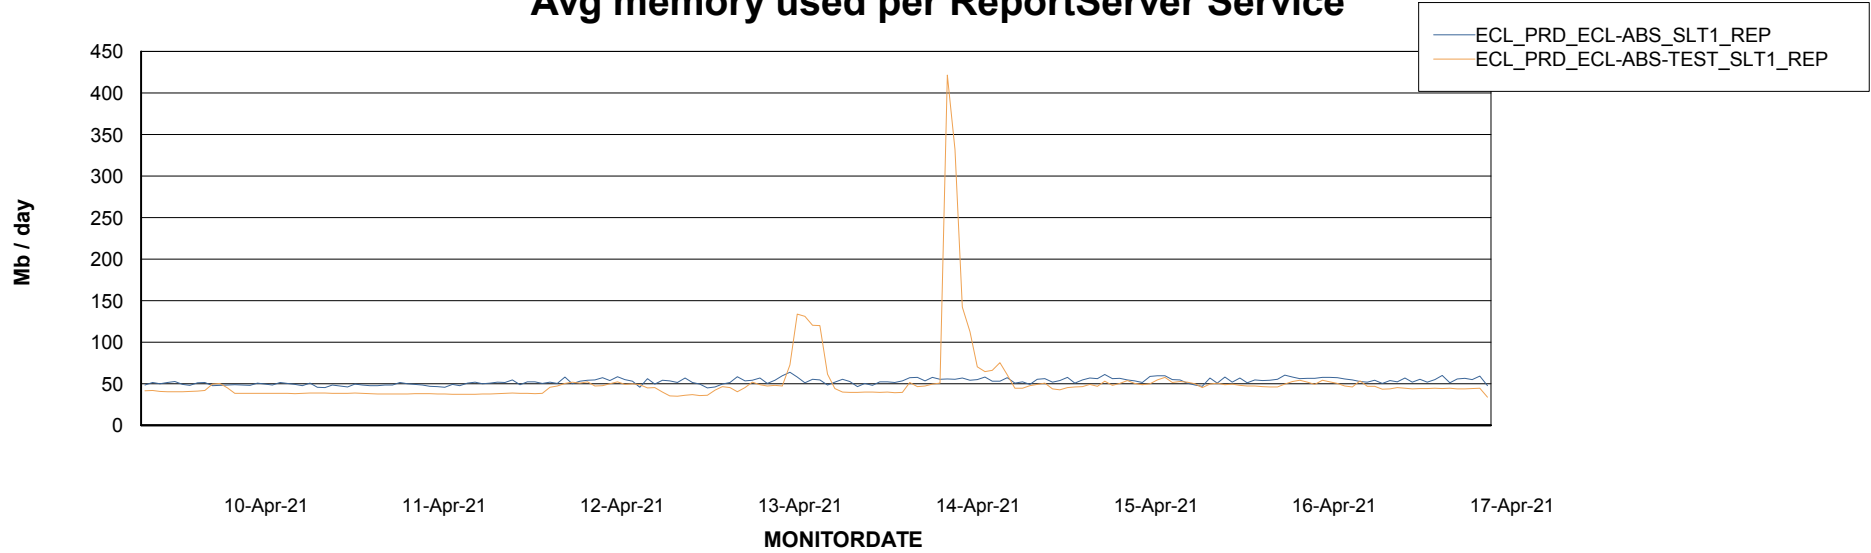

Avg memory used per ABS Server Service

Avg users per day per ABS server

Weekly SLA Customer Report

Customer ECL Production
Database ID 77

ABSSolute Application ReportServer Services

Avg memory used per ReportServer Service