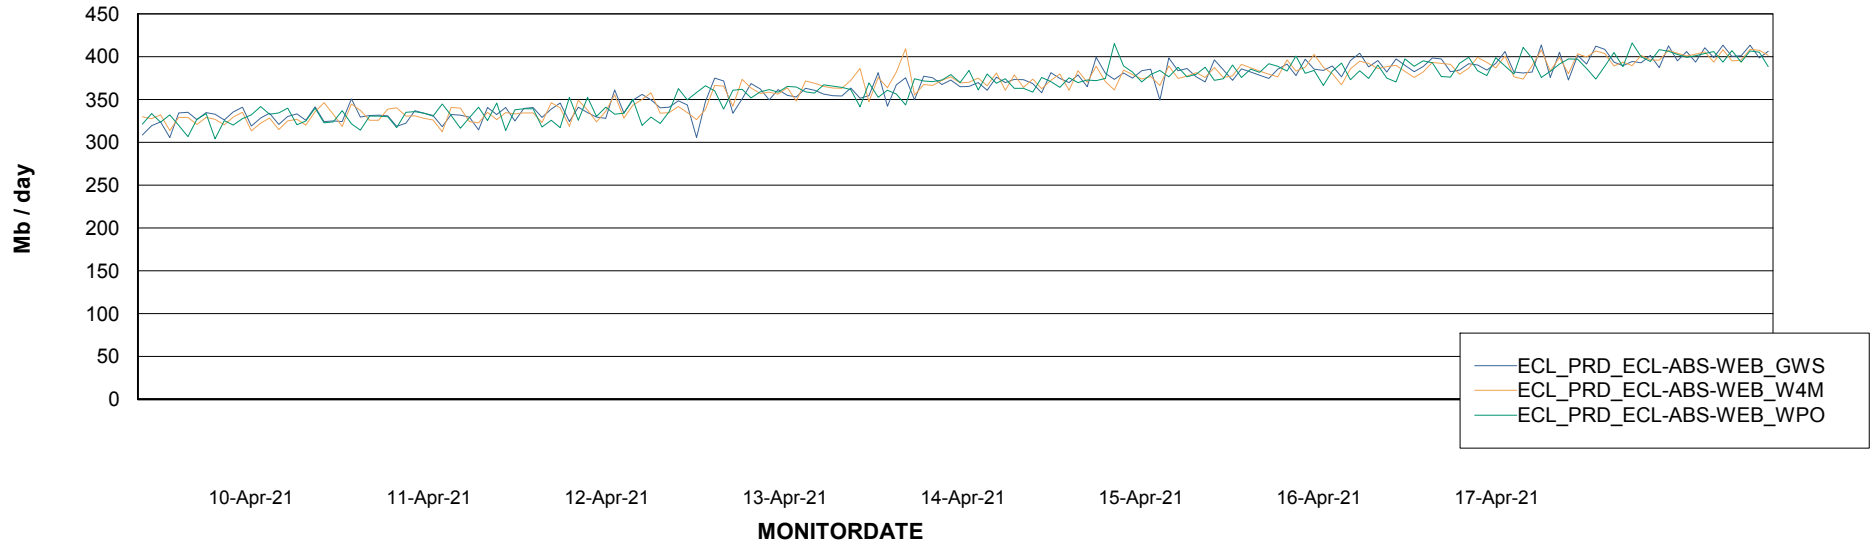

ABSSolute Web Component Services

Avg memory used per ABS Web component