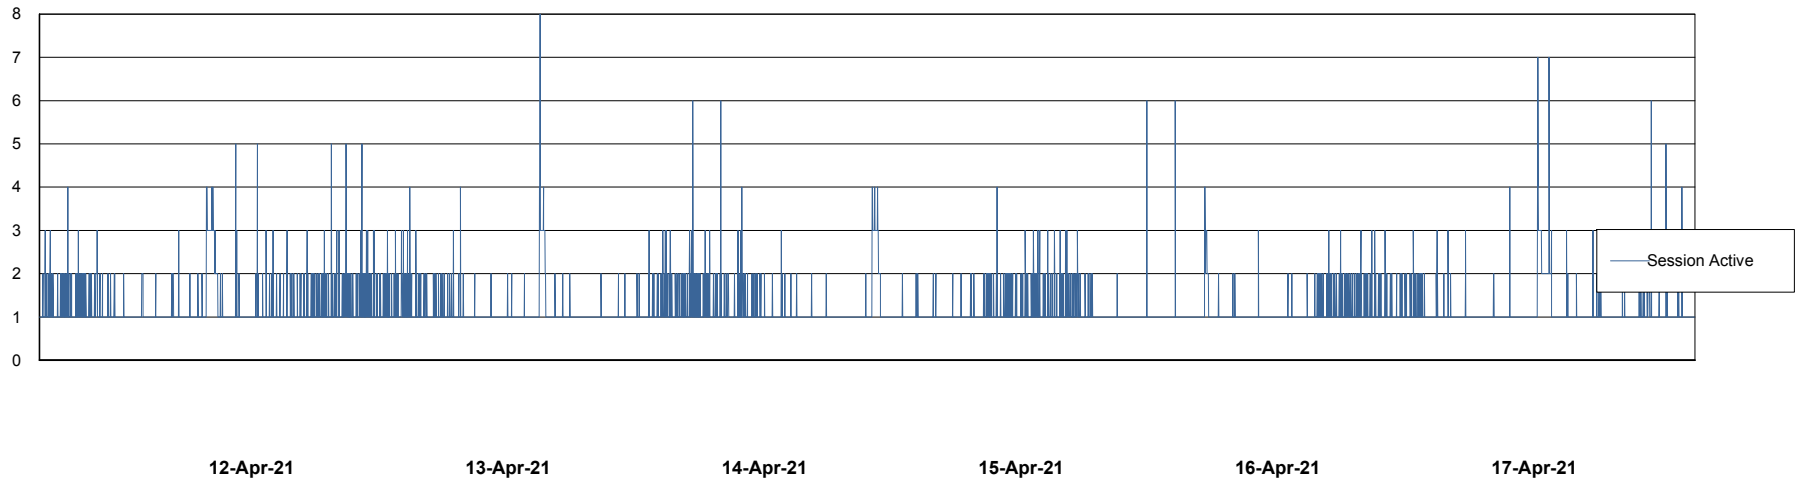

Weekly SLA Customer Report

Customer ECL Production
Database ID 77

Harddisk Usage ECL_PRD_ECL-ABS-WEB

	Free disk space on c: (%)	Total disk space on c: (Gb)
17-Apr-21	64	127
16-Apr-21	64	127
15-Apr-21	65	127
14-Apr-21	65	127
13-Apr-21	66	127
12-Apr-21	66	127
11-Apr-21	66	127

Weekly SLA Customer Report

Customer ECL Production
Database ID 77

Database Performance ECLDB_Production

Weekly SLA Customer Report

Customer ECL Production
Database ID 77

Database Performance ECLDB_Standby

Weekly SLA Customer Report