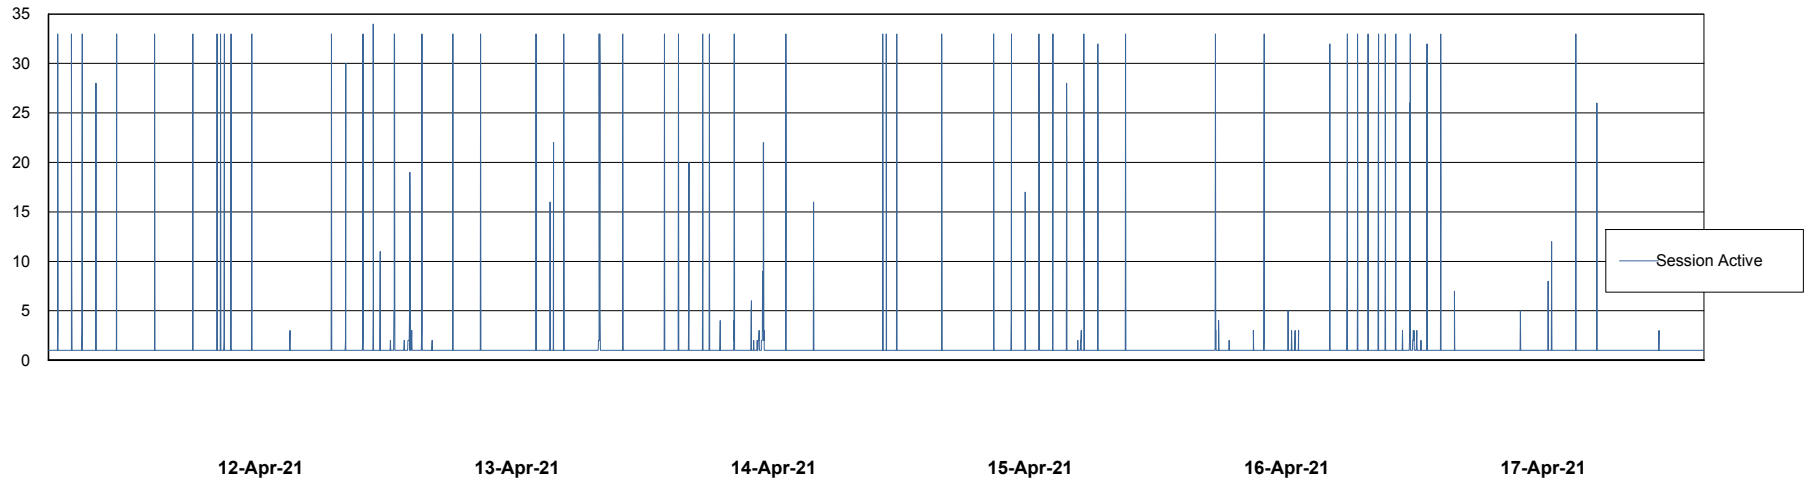

Weekly SLA Customer Report

Customer ECL Production
Database ID 77

Database Performance ECLDB_Production

Weekly SLA Customer Report

Customer ECL Production
Database ID 77

Database Performance ECLDB_Standby

Weekly SLA Customer Report