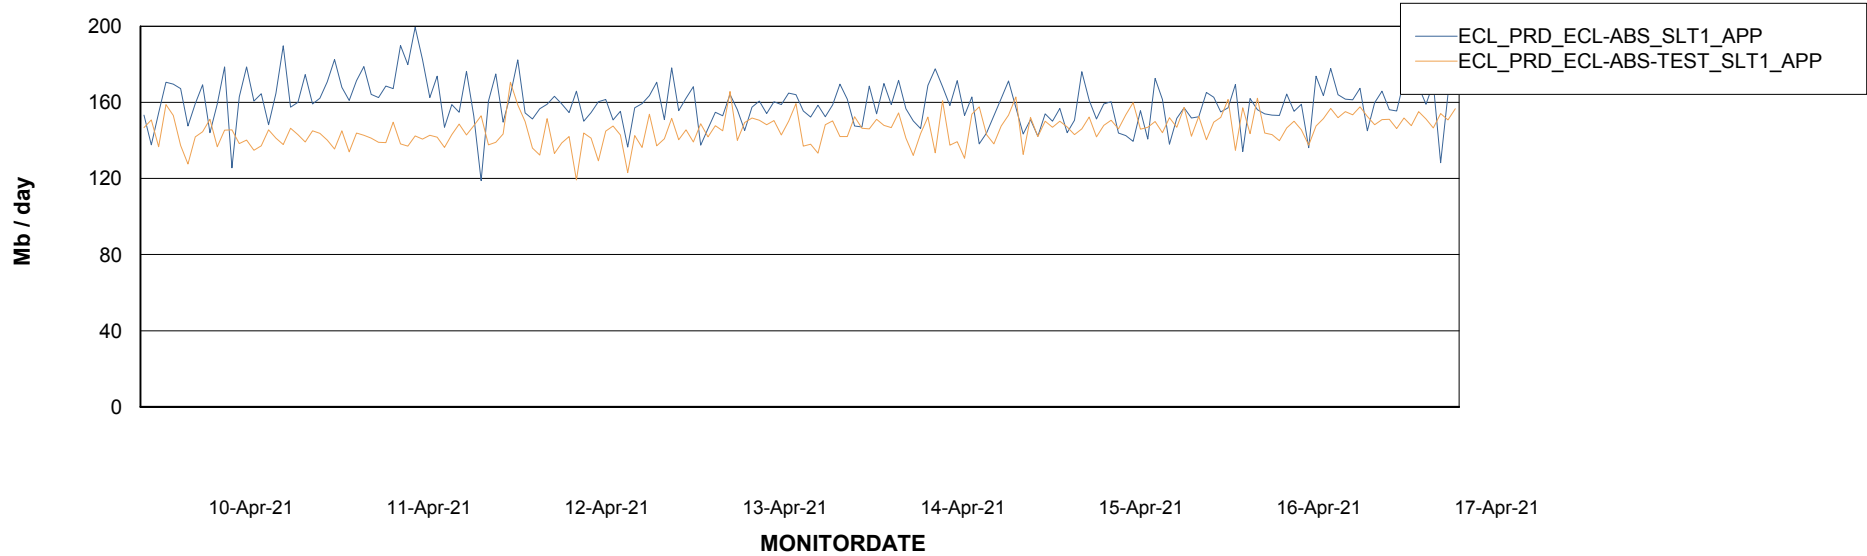

ABSSolute Application Server Services

Avg memory used per ABS Server Service