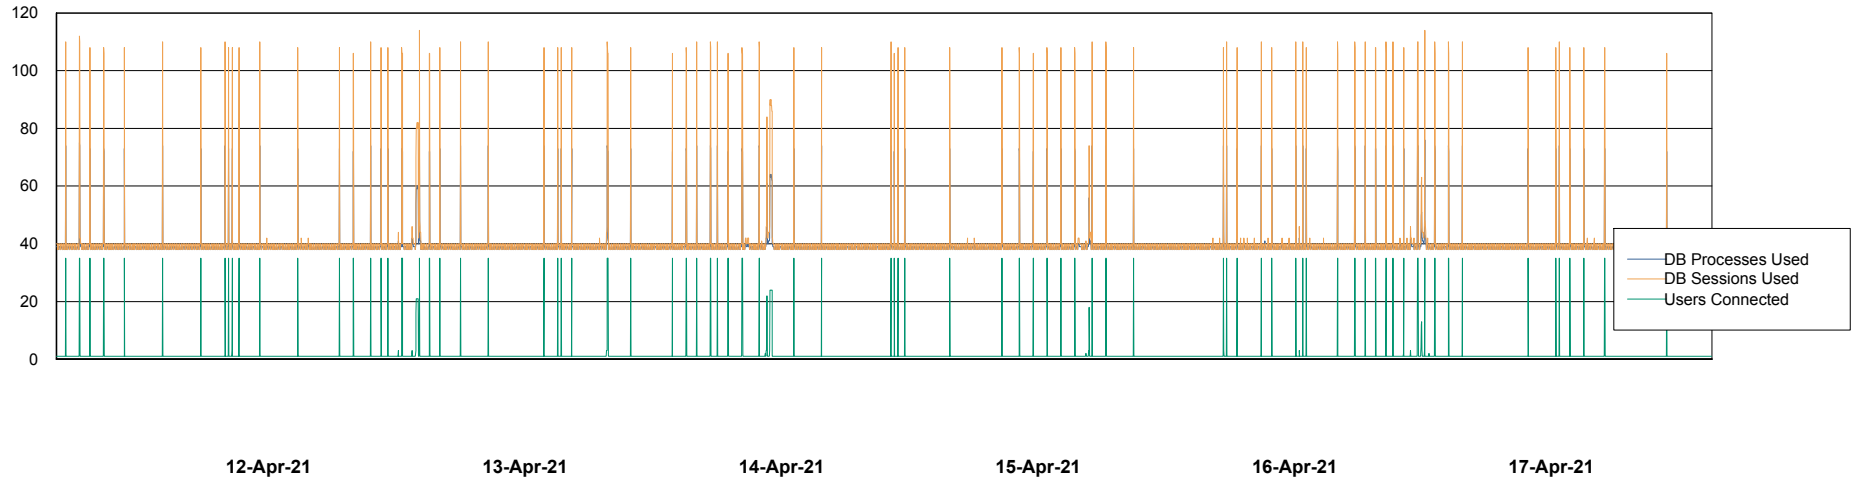

Weekly SLA Customer Report

Customer ECL Production
Database ID 77

Database Performance ECLDB_Production

Weekly SLA Customer Report

Customer ECL Production
Database ID 77

Database Performance ECLDB_Standby

Weekly SLA Customer Report