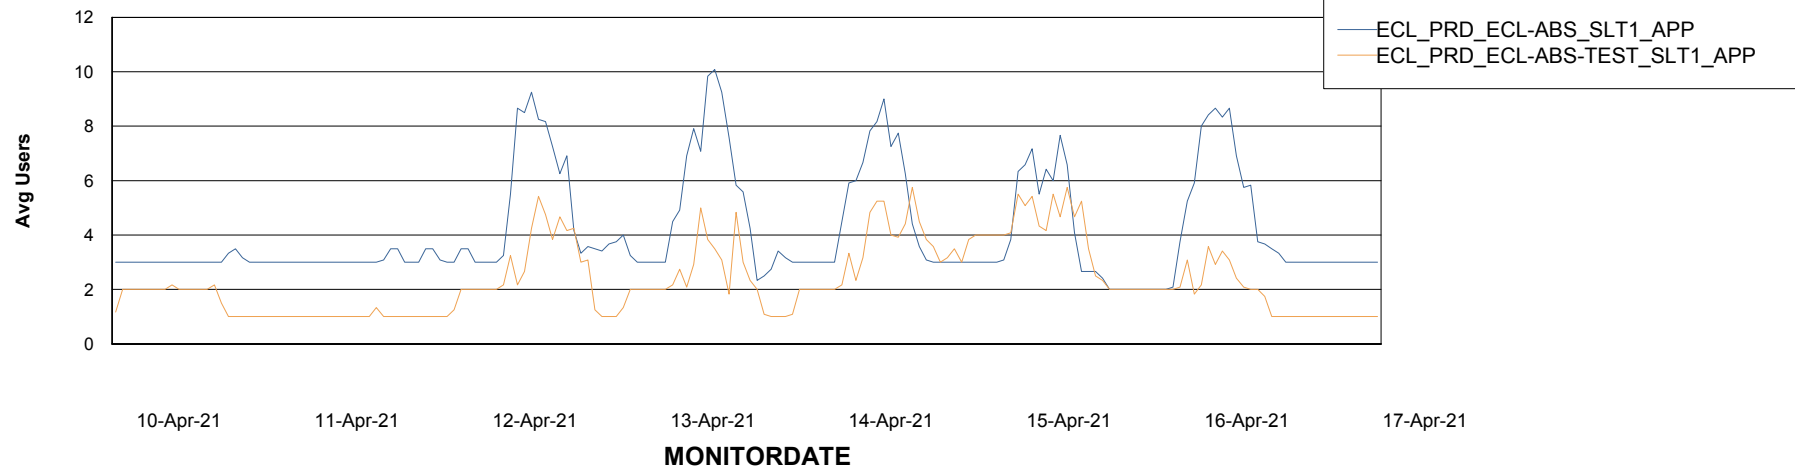

Avg users per day per ABS server