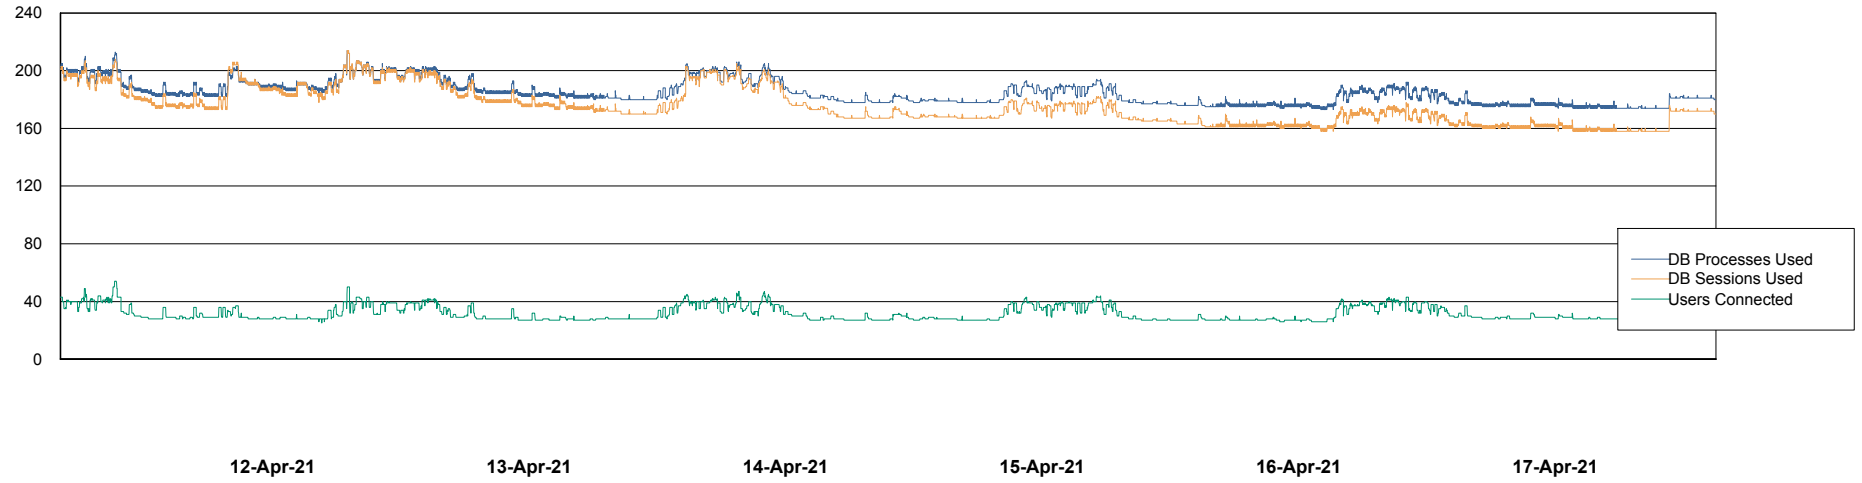

Weekly SLA Customer Report

Customer ECL Production
Database ID 77

Harddisk Usage ECL_PRD_ECL-ABS-WEB

	Free disk space on c: (%)	Total disk space on c: (Gb)
17-Apr-21	64	127
16-Apr-21	64	127
15-Apr-21	65	127
14-Apr-21	65	127
13-Apr-21	66	127
12-Apr-21	66	127
11-Apr-21	66	127

Weekly SLA Customer Report

Customer ECL Production
Database ID 77

Database Performance ECLDB_Production

Weekly SLA Customer Report

Customer ECL Production
Database ID 77

Database Performance ECLDB_Standby

Weekly SLA Customer Report