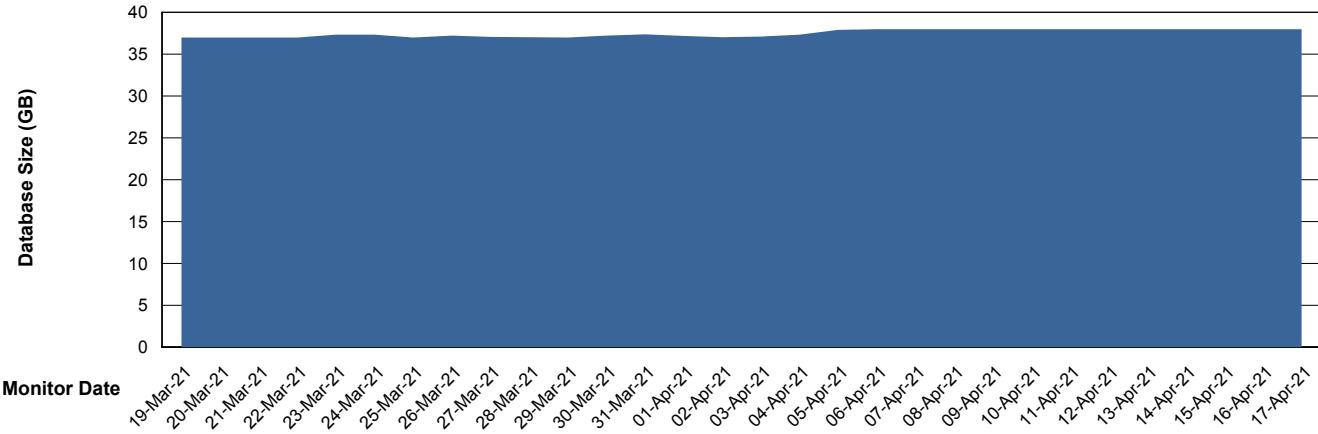

DATABASE SIZE ECLDB_Production

Database growth over last month