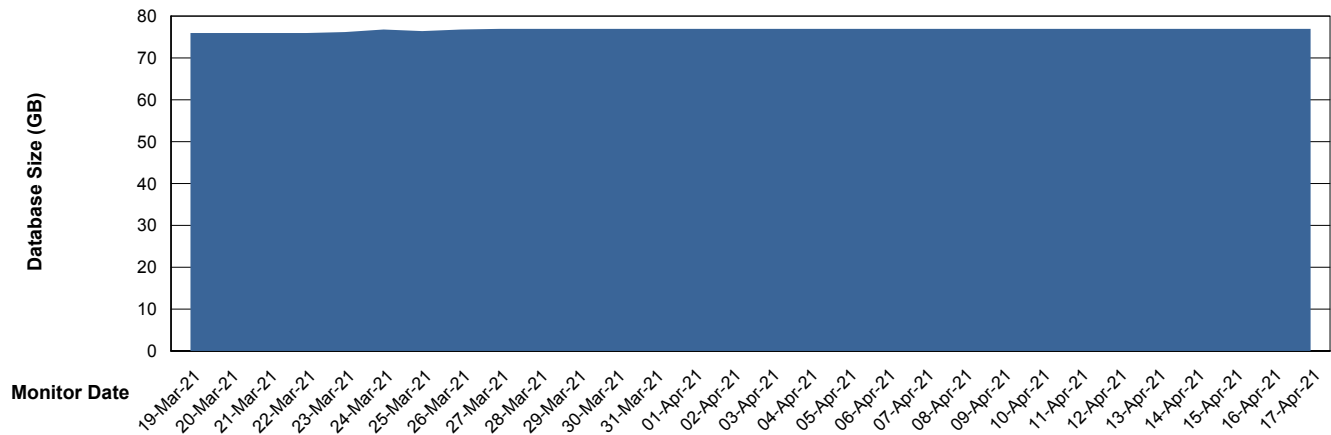

Weekly SLA Customer Report

Customer DFD Production
Database ID 39

DATABASE SIZE DFDDDB_Production

Database growth over last month

DATABASE SIZE DFDDDBI_Production

Database growth over last month

Weekly SLA Customer Report