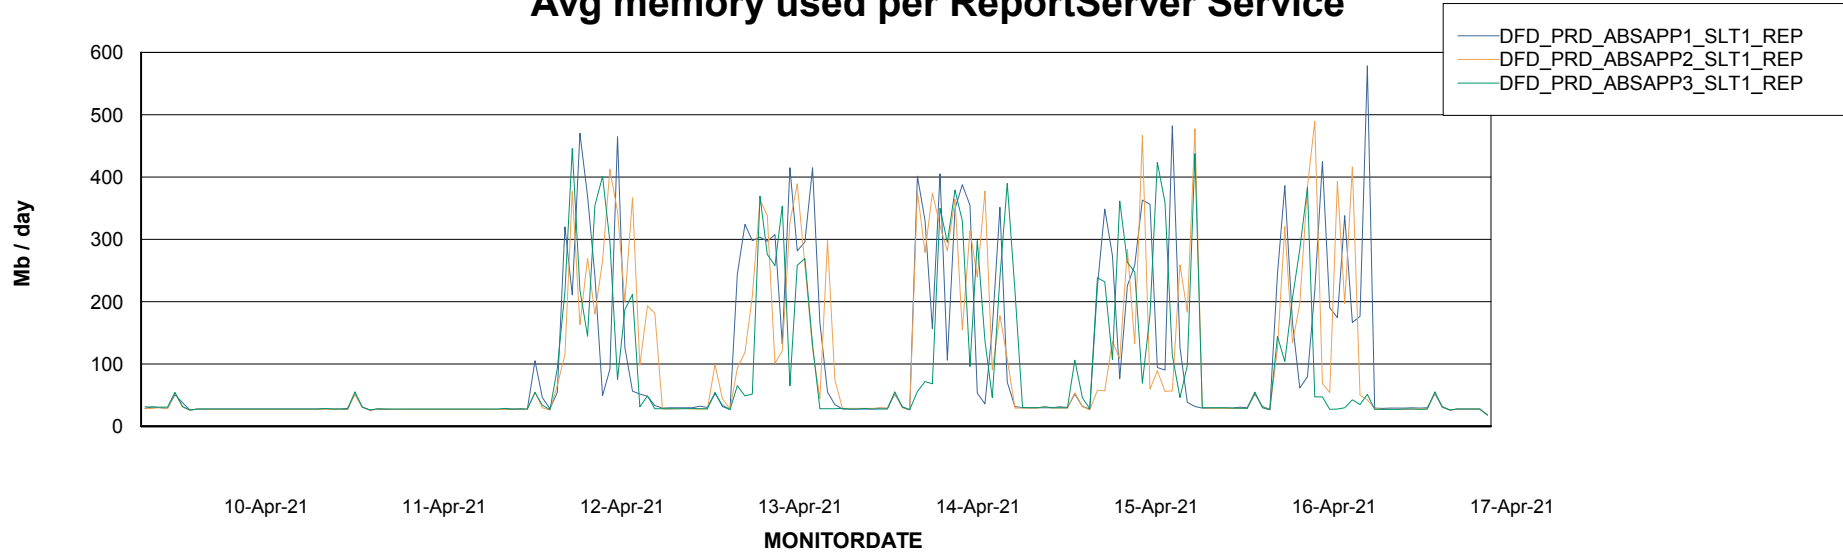

ABSSolute Application ReportServer Services

Avg memory used per ReportServer Service