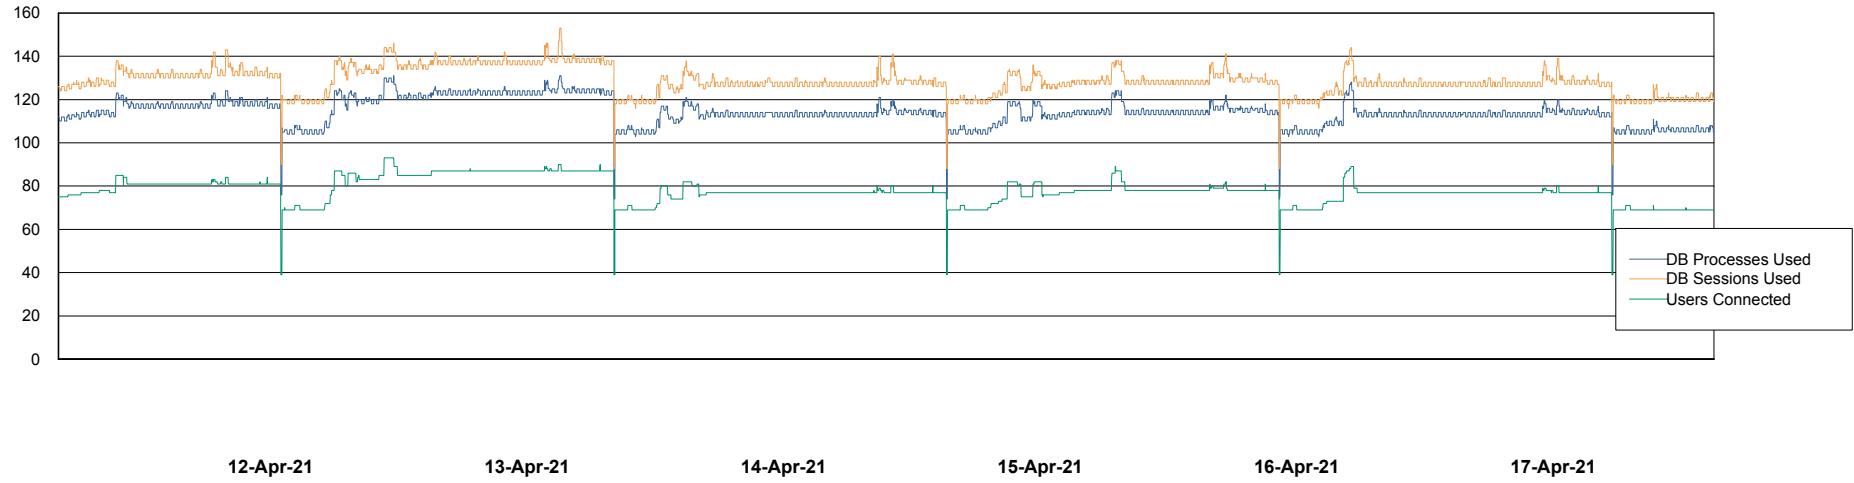

Database Performance DFDDB_Production