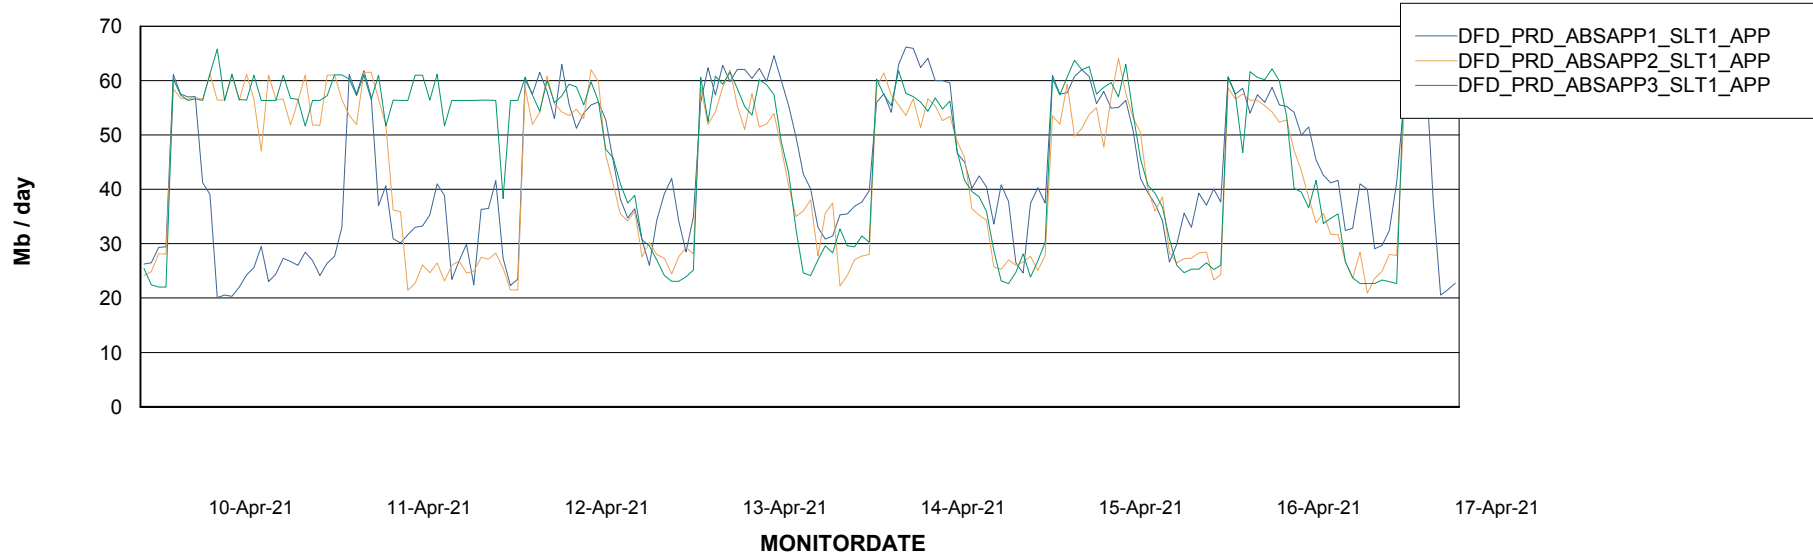

Weekly SLA Customer Report

Customer DFD Production
 Database ID 39

Database Tablespace DFDDDBI_Production

| Date | Tablespace Name | Filesize (Gb) | Usedsize (Gb) | Percentage free |
|-----------|-----------------|---------------|---------------|-----------------|
| 17-Apr-21 | ABSDATA | 44 | 37 | 16 |
| | INDX | 41 | 34 | 17 |
| 16-Apr-21 | ABSDATA | 44 | 37 | 16 |
| | INDX | 41 | 34 | 17 |
| 15-Apr-21 | ABSDATA | 44 | 37 | 16 |
| | INDX | 41 | 34 | 17 |
| 14-Apr-21 | ABSDATA | 44 | 37 | 16 |
| | INDX | 41 | 34 | 17 |
| 13-Apr-21 | ABSDATA | 44 | 37 | 16 |
| | INDX | 41 | 34 | 17 |
| 12-Apr-21 | ABSDATA | 44 | 37 | 16 |
| | INDX | 41 | 34 | 17 |
| 11-Apr-21 | ABSDATA | 44 | 37 | 16 |
| | INDX | 41 | 34 | 17 |

Weekly SLA Customer Report

Customer DFD Production
Database ID 39

ABSSolute Application Server Services

Avg memory used per ABS Server Service

Avg users per day per ABS server

Weekly SLA Customer Report

Customer DFD Production
Database ID 39