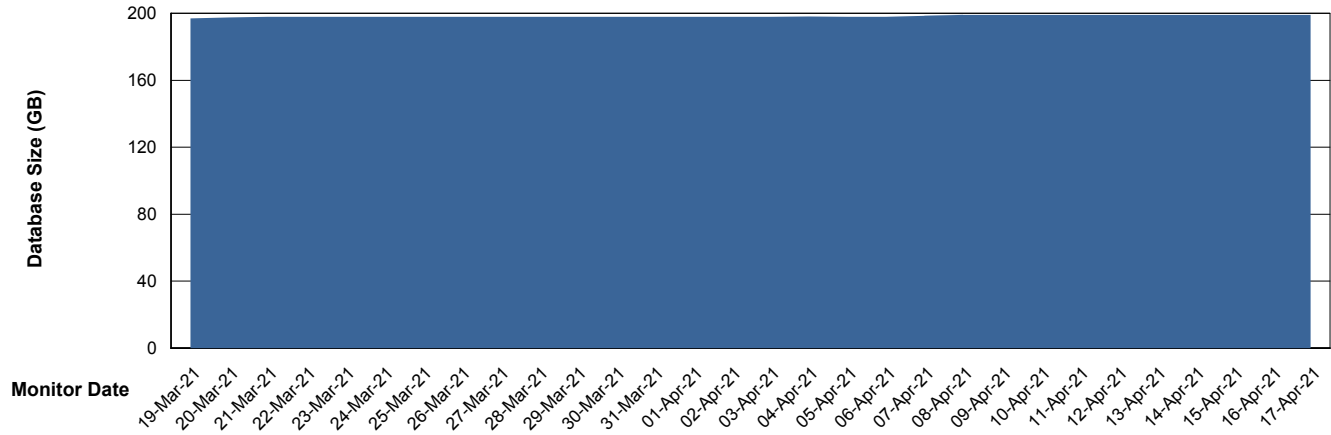

Weekly SLA Customer Report

Customer DFD Production
Database ID 39

Database Performance DFDDB_Production

Weekly SLA Customer Report

Customer DFD Production
Database ID 39

Database Performance DFDDDBBI_Production

Weekly SLA Customer Report

Customer DFD Production
Database ID 39

DATABASE SIZE DFDDDB_Production

Database growth over last month

DATABASE SIZE DFDDDBI_Production

Database growth over last month

Weekly SLA Customer Report