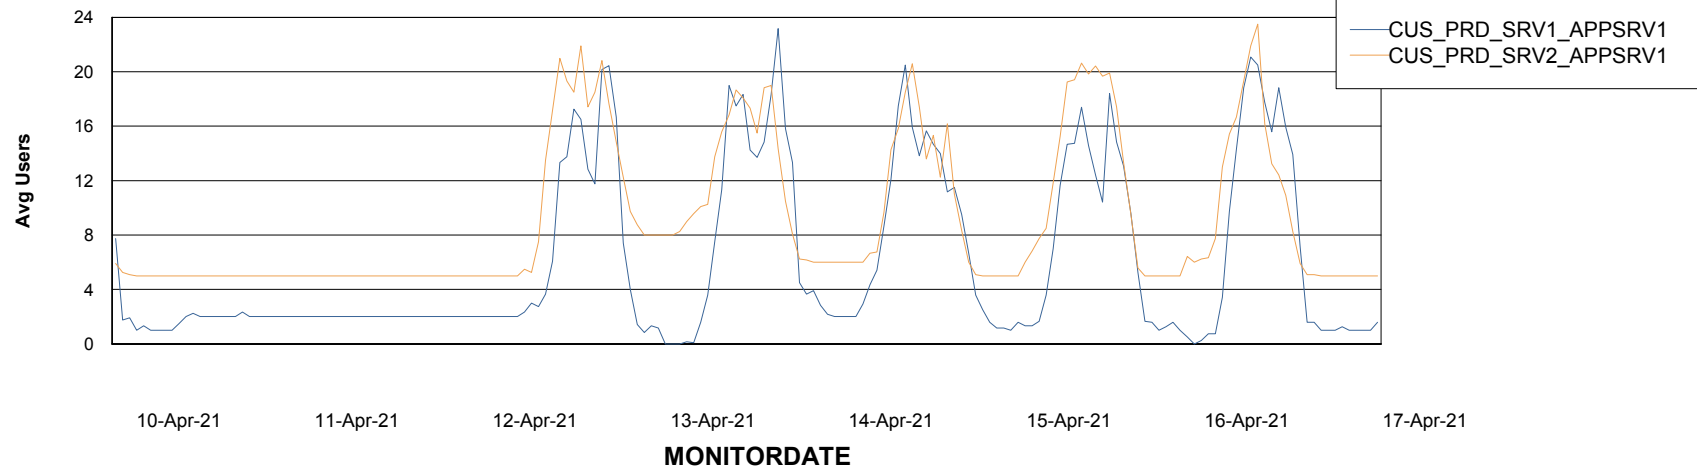

Avg users per day per ABS server