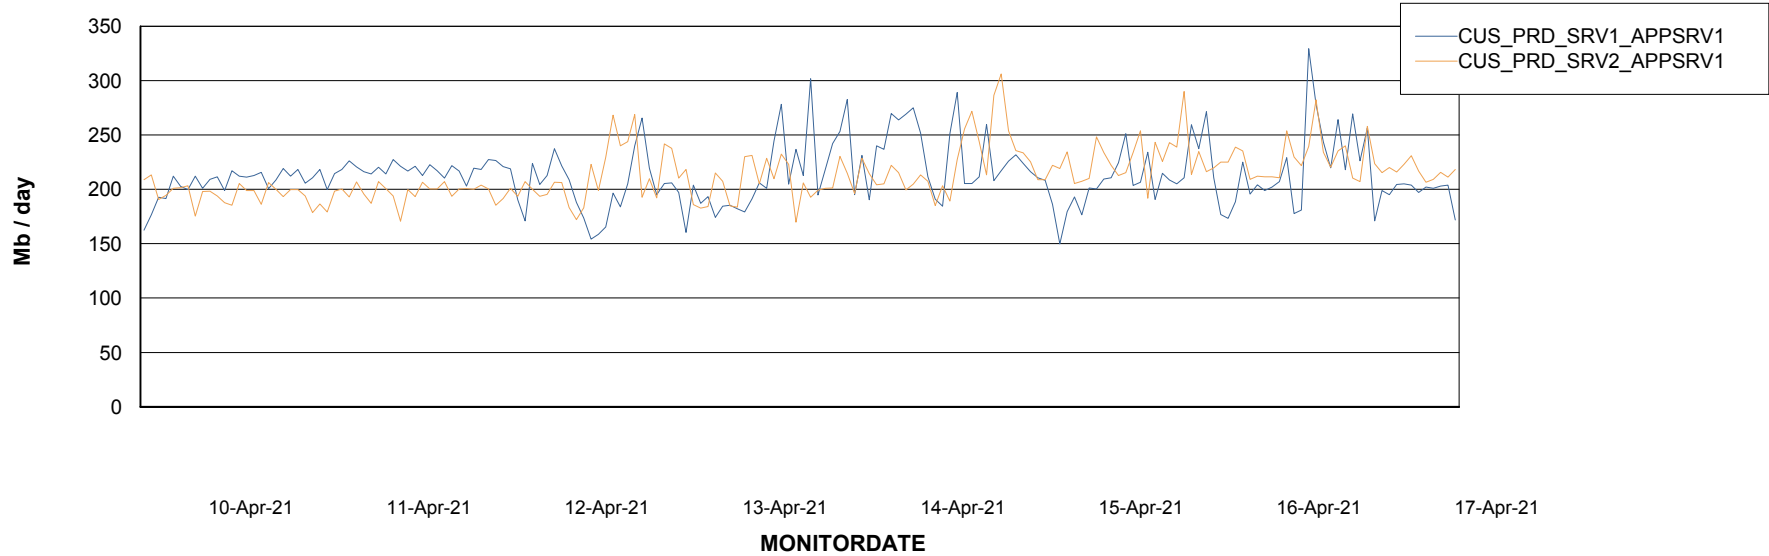

ABSSolute Application Server Services

Avg memory used per ABS Server Service