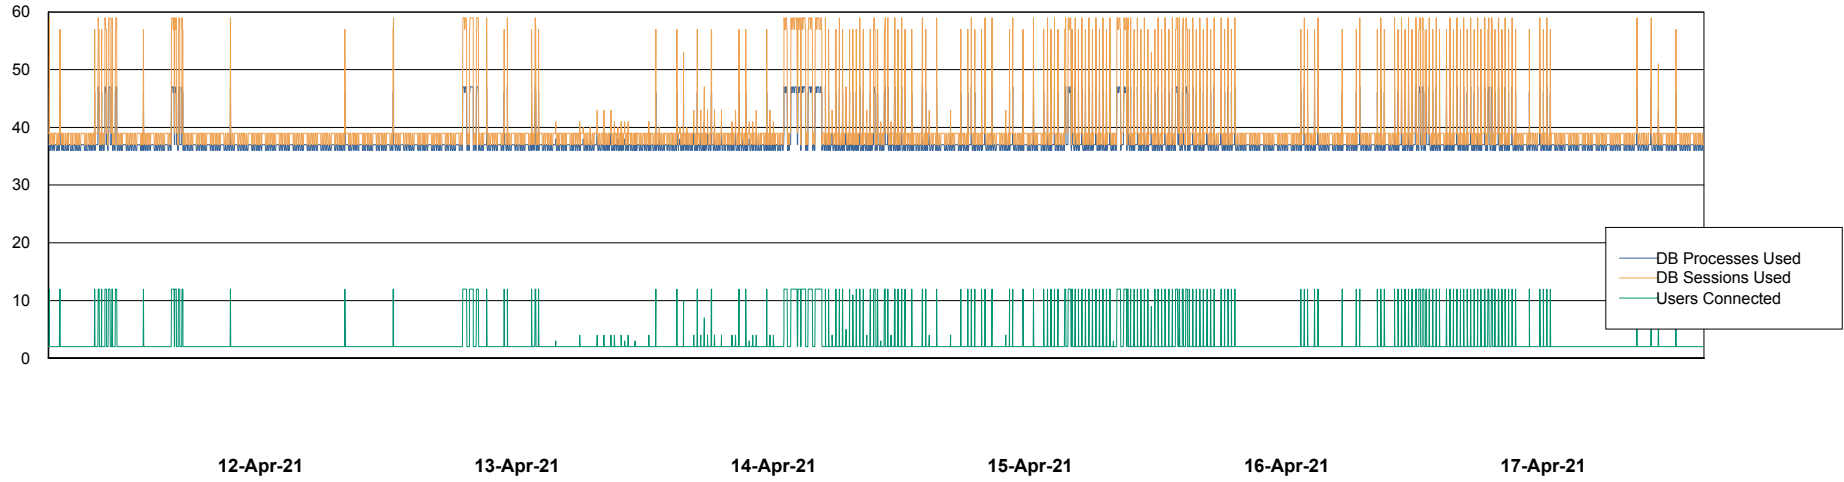

Weekly SLA Customer Report

Customer CUS Production
Database ID 84

Database Performance CUS_ProdDB_Primary

Weekly SLA Customer Report

Customer CUS Production
Database ID 84

Database Performance CUS_ProdDB_Standby