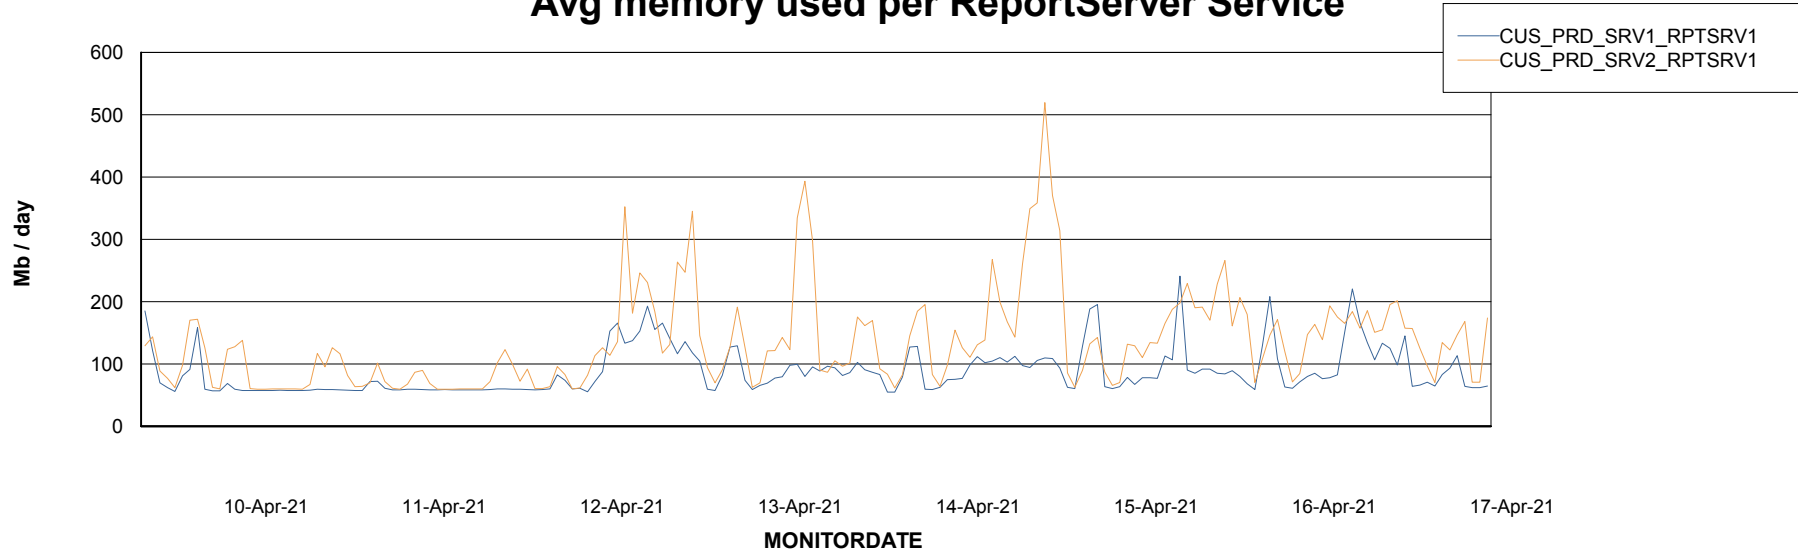

Avg memory used per ABS Server Service

Avg users per day per ABS server

Weekly SLA Customer Report

Customer CUS Production
Database ID 84

ABSolute Web Component Services

Avg memory used per ReportServer Service