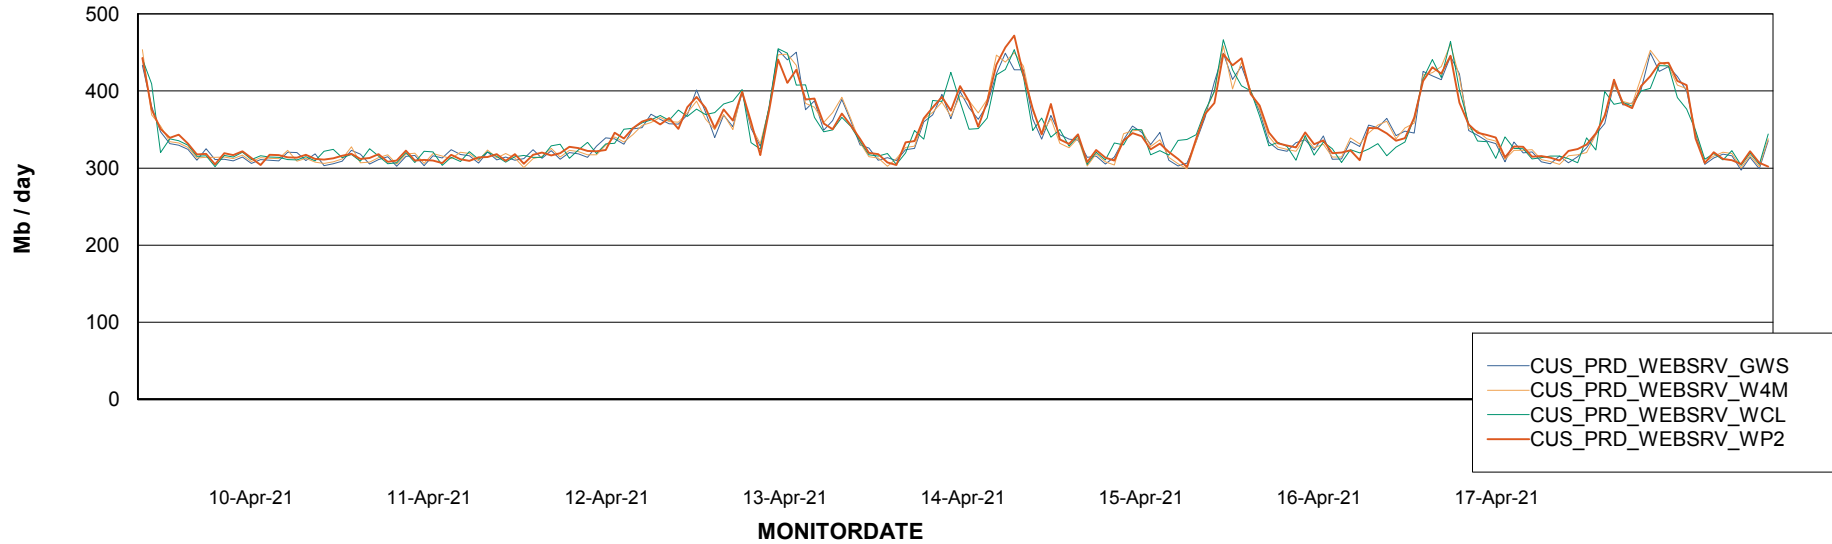

ABSSolute Web Component Services

Avg memory used per ABS Web component