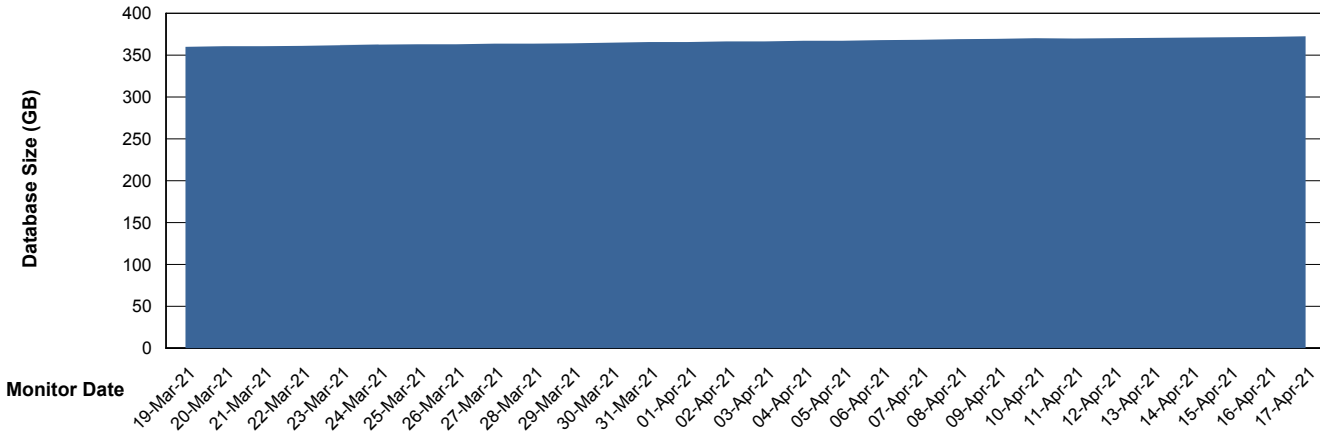

DATABASE SIZE CUS_ProdDB_Primary

Database growth over last month

Database Tablespace CUS_ProdDB_Primary

Date	Tablespace Name	Filesize (Gb)	Usedsize (Gb)	Percentage free
17-Apr-21	ABSDATA	162	131	19
	INDX	230	187	19
16-Apr-21	ABSDATA	162	131	19
	INDX	230	187	19
15-Apr-21	ABSDATA	162	131	19
	INDX	230	187	19
14-Apr-21	ABSDATA	162	130	20
	INDX	230	187	19
13-Apr-21	ABSDATA	162	130	20
	INDX	230	187	19
12-Apr-21	ABSDATA	162	130	20
	INDX	230	187	19
11-Apr-21	ABSDATA	154	130	16
	INDX	216	187	13