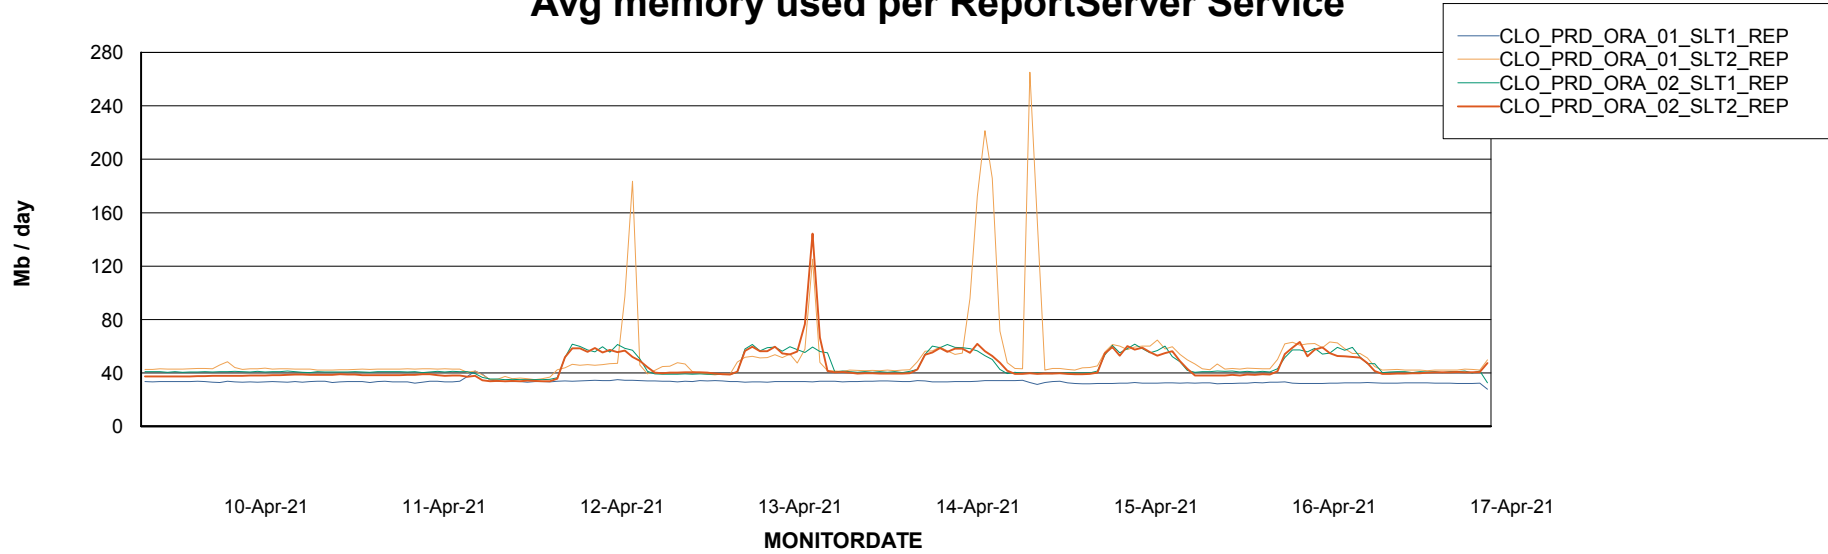

Avg memory used per ABS Server Service

Avg users per day per ABS server

Weekly SLA Customer Report

Customer CLO Production
Database ID 38

ABSSolute Application ReportServer Services

Avg memory used per ReportServer Service