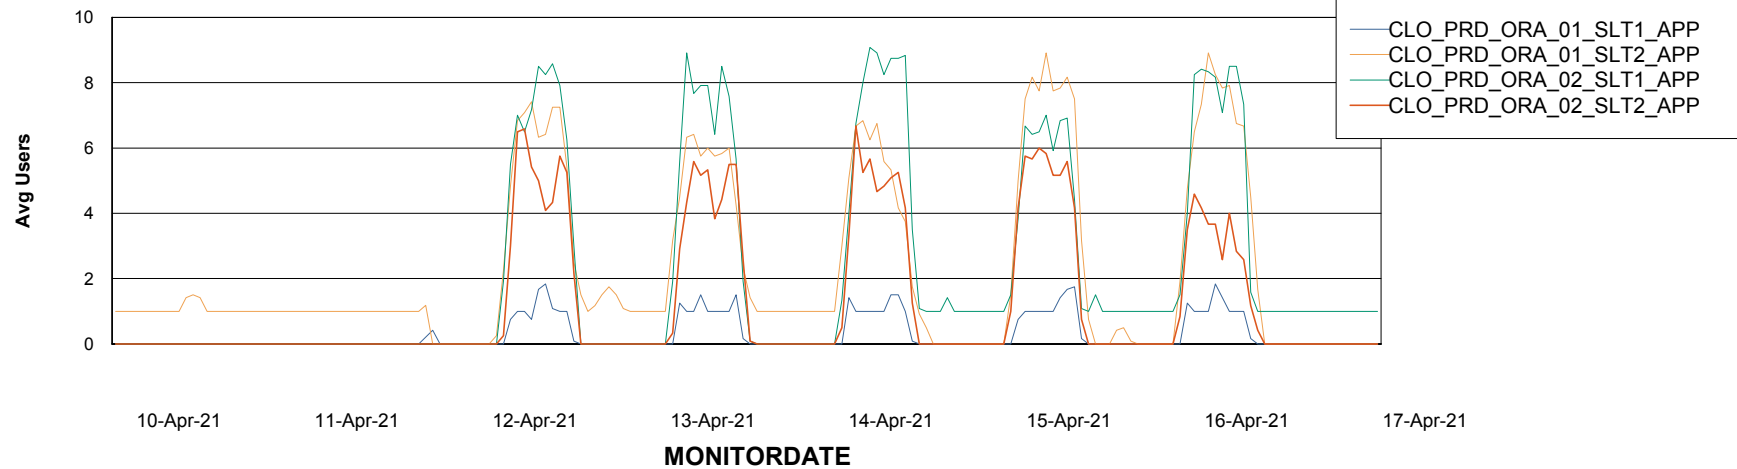

Avg users per day per ABS server