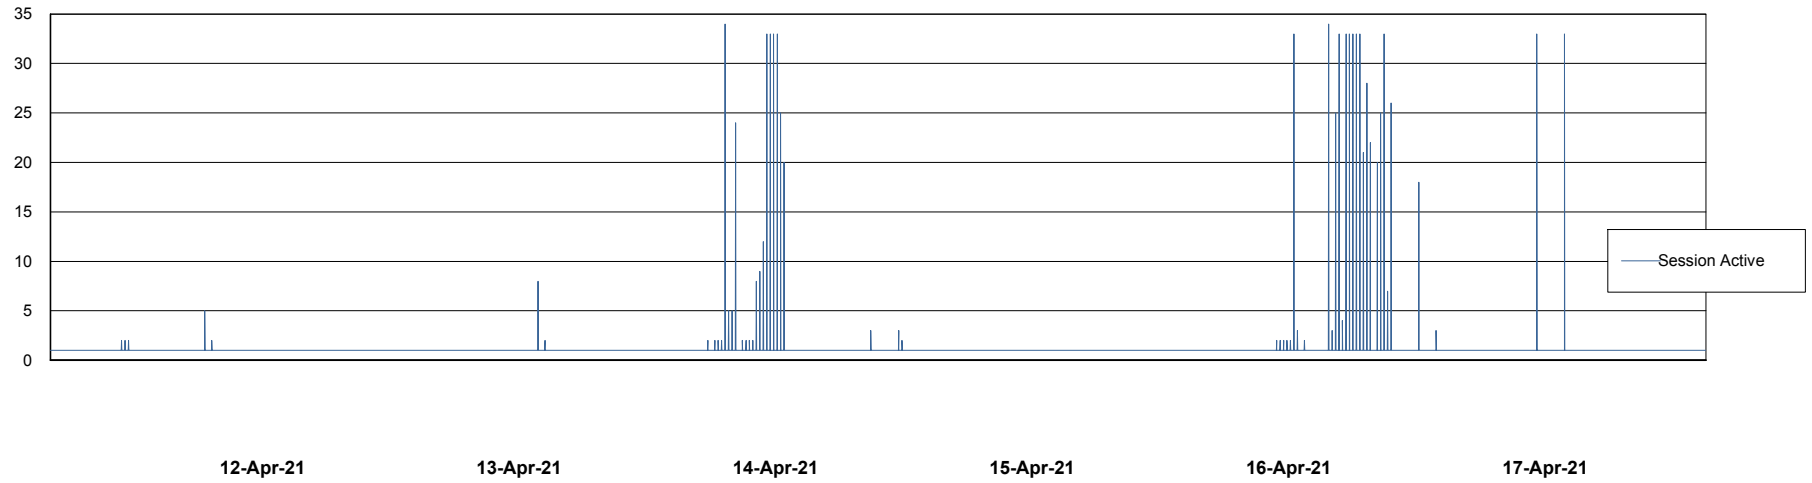

Database Performance CLODB_PRD_Standby