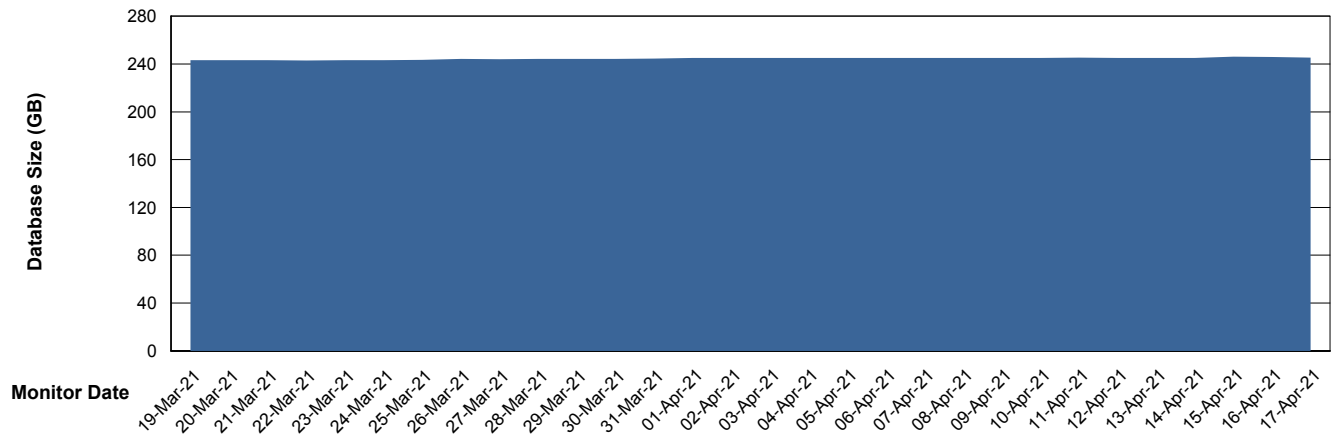

Weekly SLA Customer Report

Customer CLO Production
Database ID 38

DATABASE SIZE CLODB_PRD_BI

Database growth over last month

DATABASE SIZE CLODB_PRD_Production

Database growth over last month

Weekly SLA Customer Report