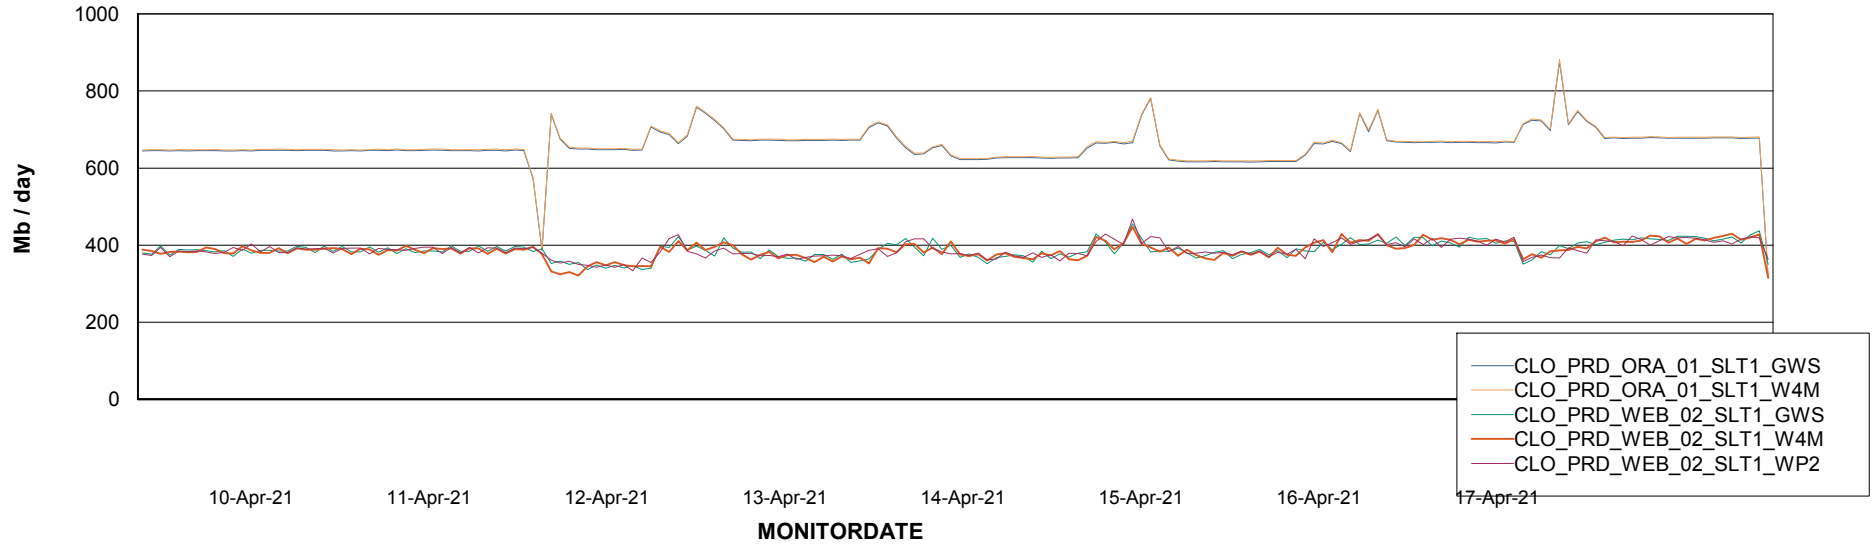

ABSSolute Web Component Services

Avg memory used per ABS Web component