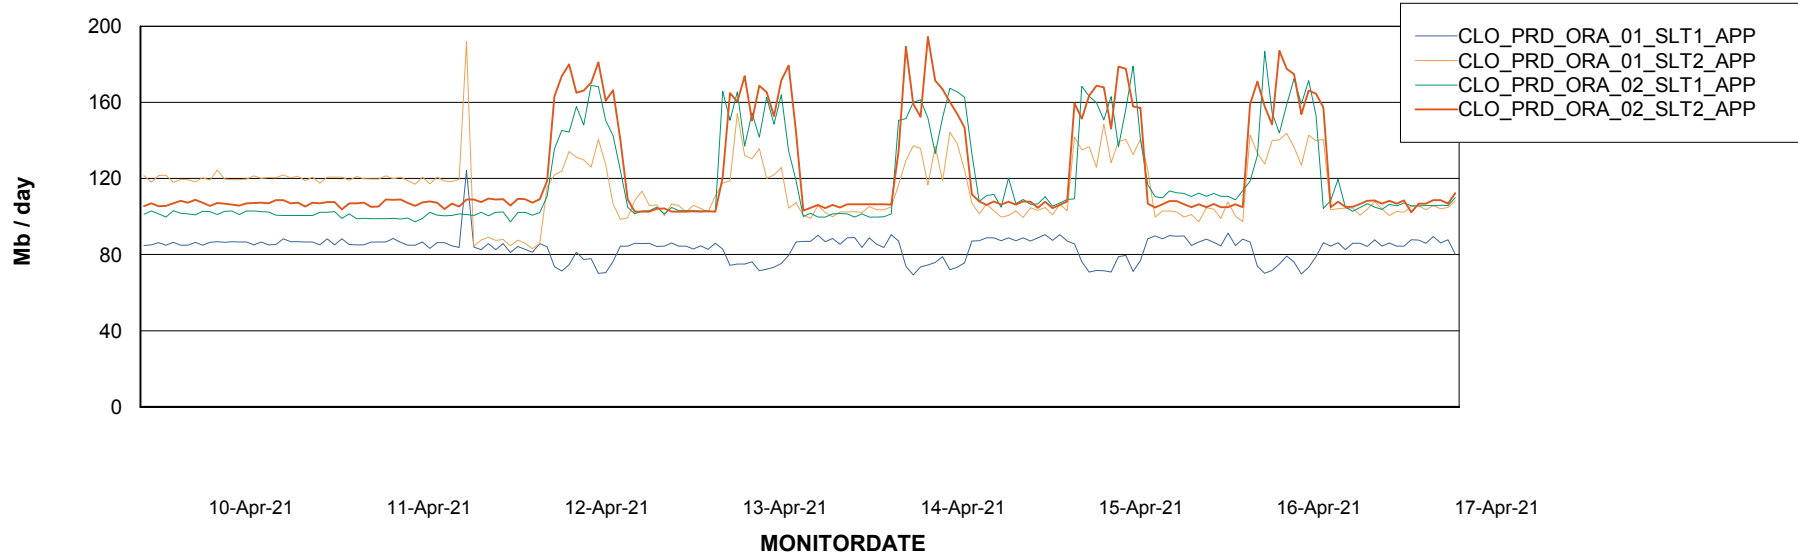

ABSSolute Application Server Services

Avg memory used per ABS Server Service