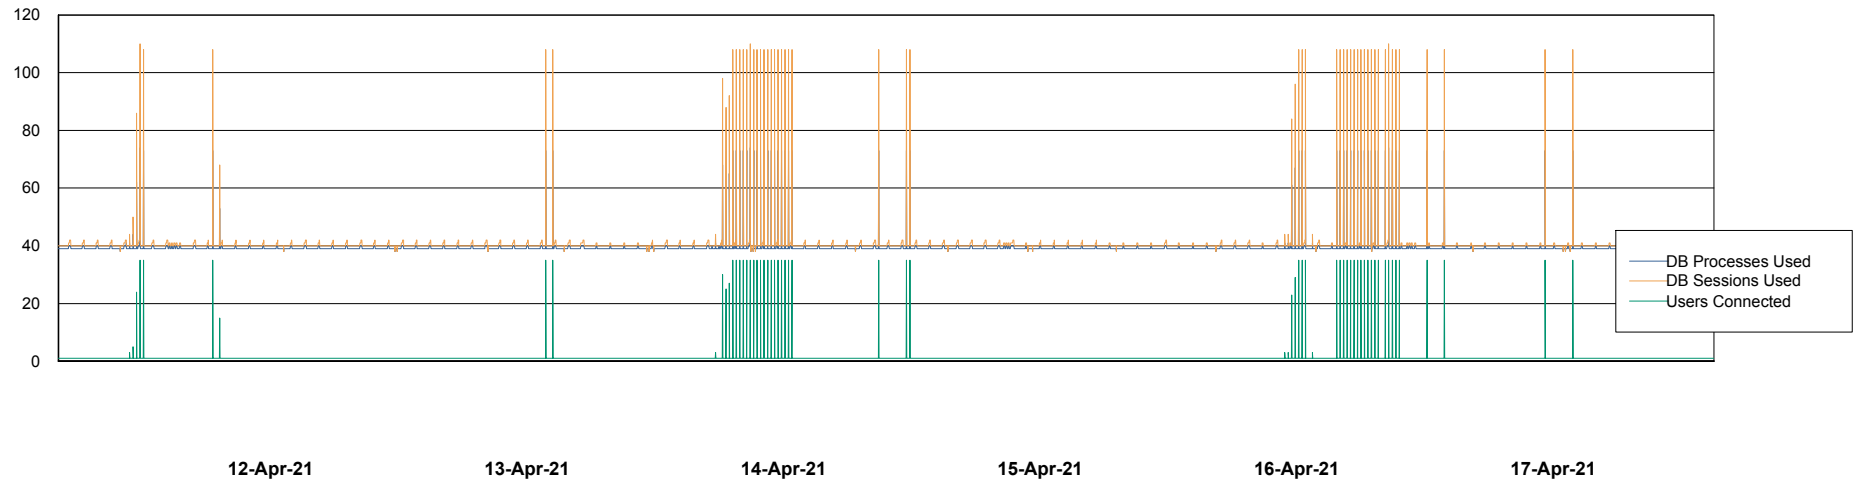

Database Performance CLODB_PRD_Standby