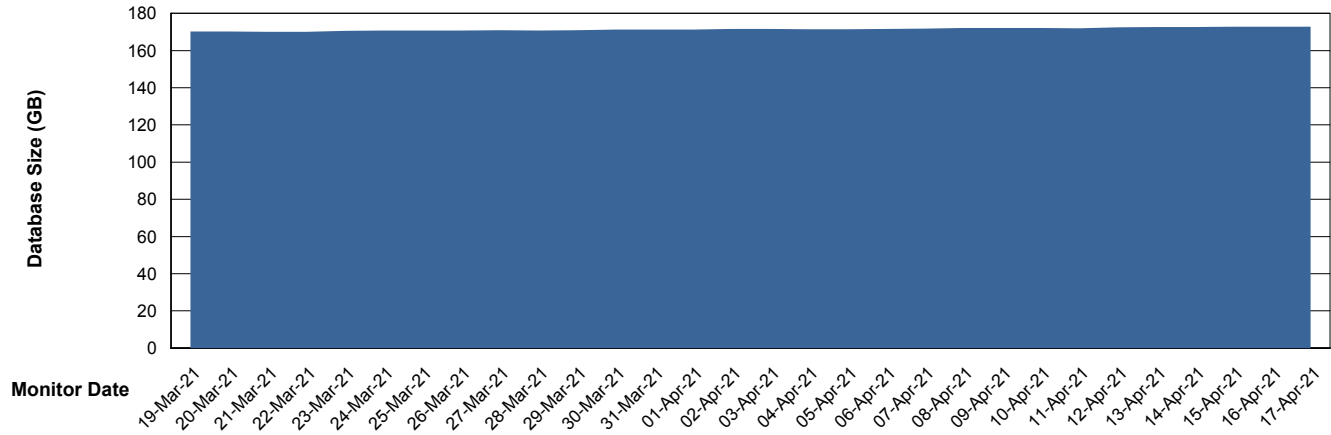

DATABASE SIZE CLODB_PRD_BI

Database growth over last month