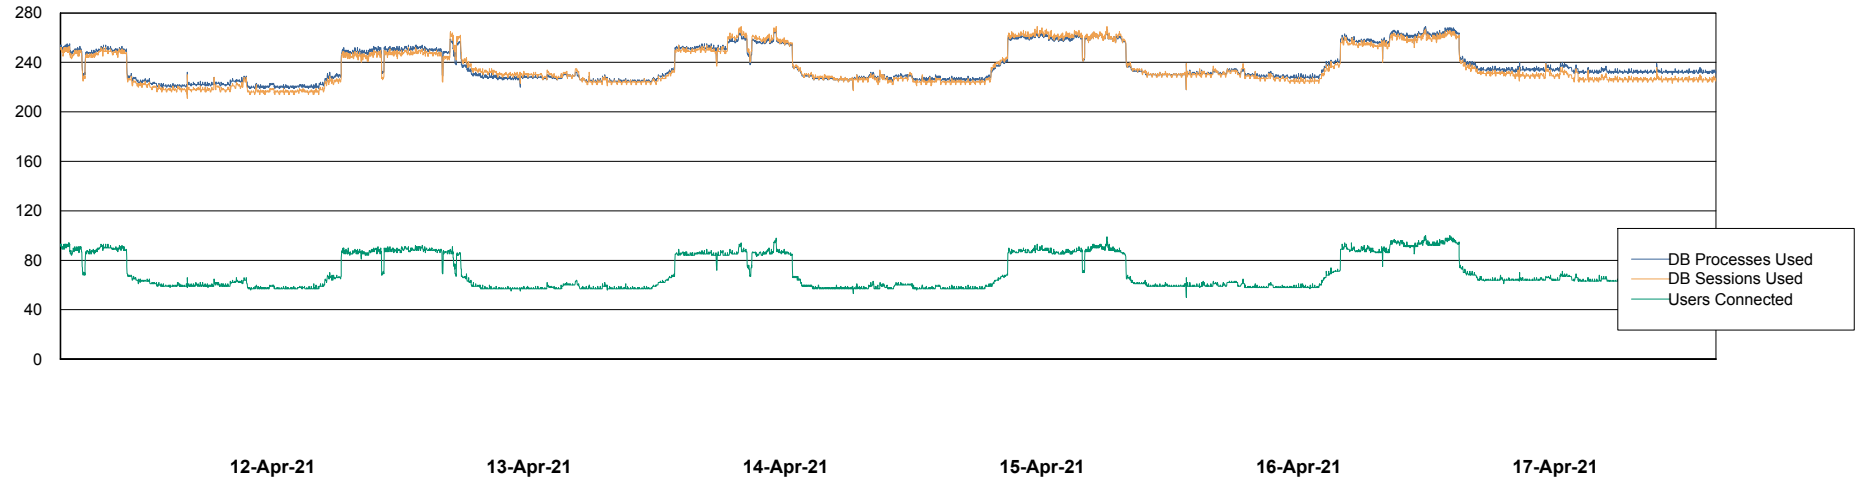

Weekly SLA Customer Report

Customer CLO Production
Database ID 38

Database Performance CLODB_PRD_BI

Weekly SLA Customer Report

Customer CLO Production
Database ID 38

Database Performance CLODB_PRD_Production