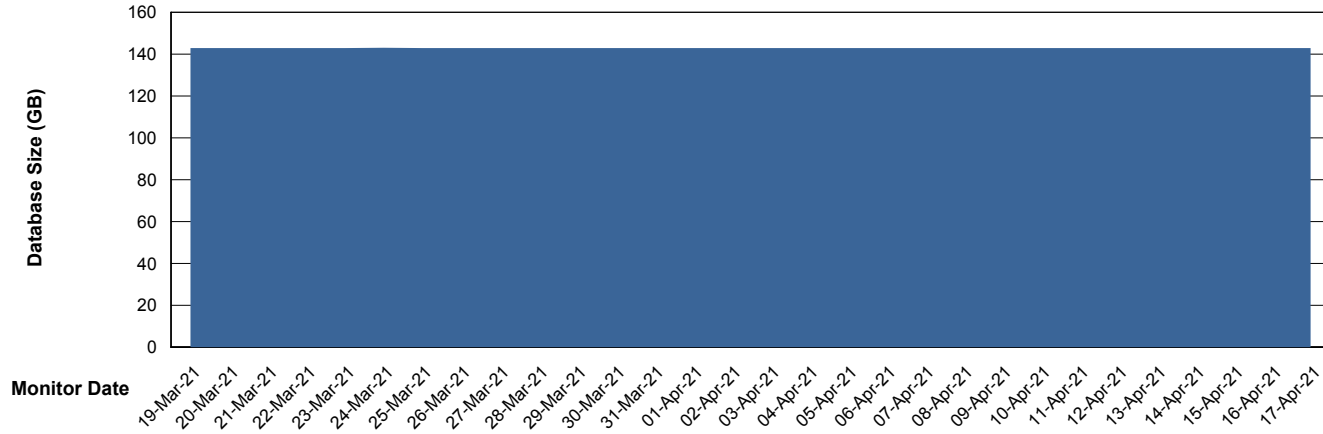

DATABASE SIZE CLODB_PRD_Test

Database growth over last month