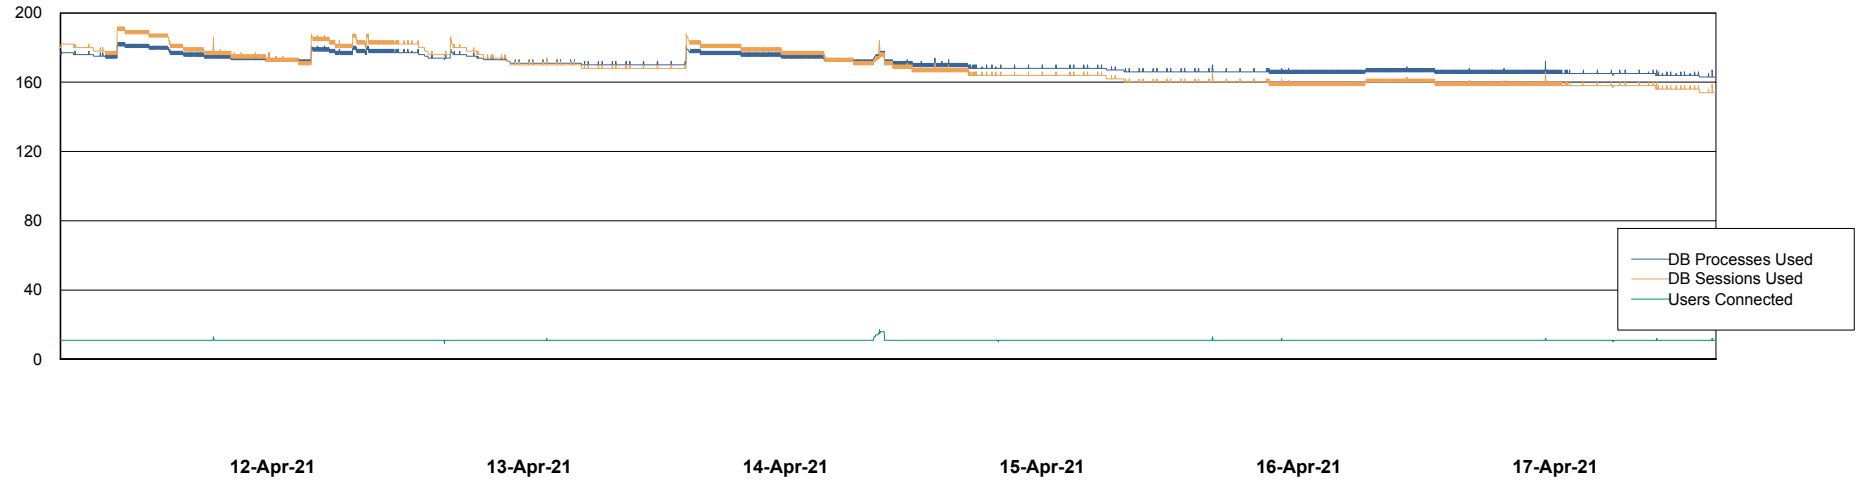

Weekly SLA Customer Report

Customer CLO Production
Database ID 38

Database Performance CLODB_PRD_Standby

Weekly SLA Customer Report

Customer CLO Production
Database ID 38

Database Performance CLODB_PRD_Test