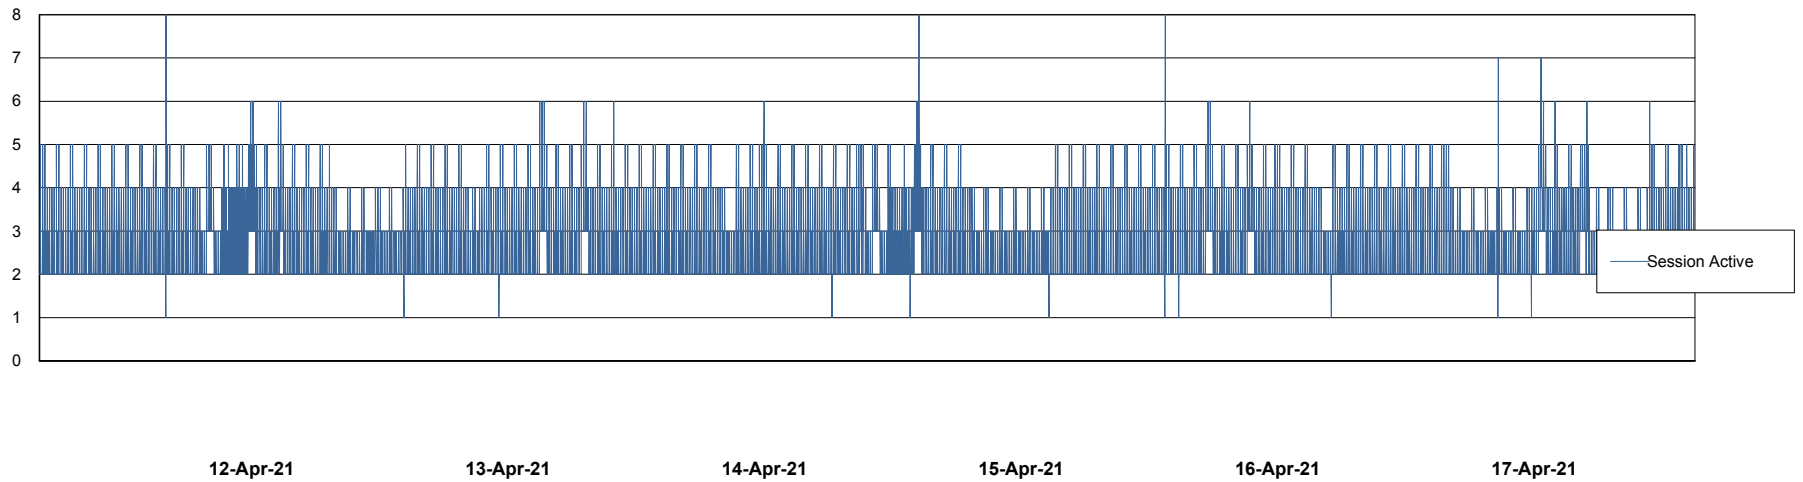

Weekly SLA Customer Report

Customer CLO Production
Database ID 38

Database Performance CLODB_PRD_BI

Weekly SLA Customer Report

Customer CLO Production
Database ID 38

Database Performance CLODB_PRD_Production