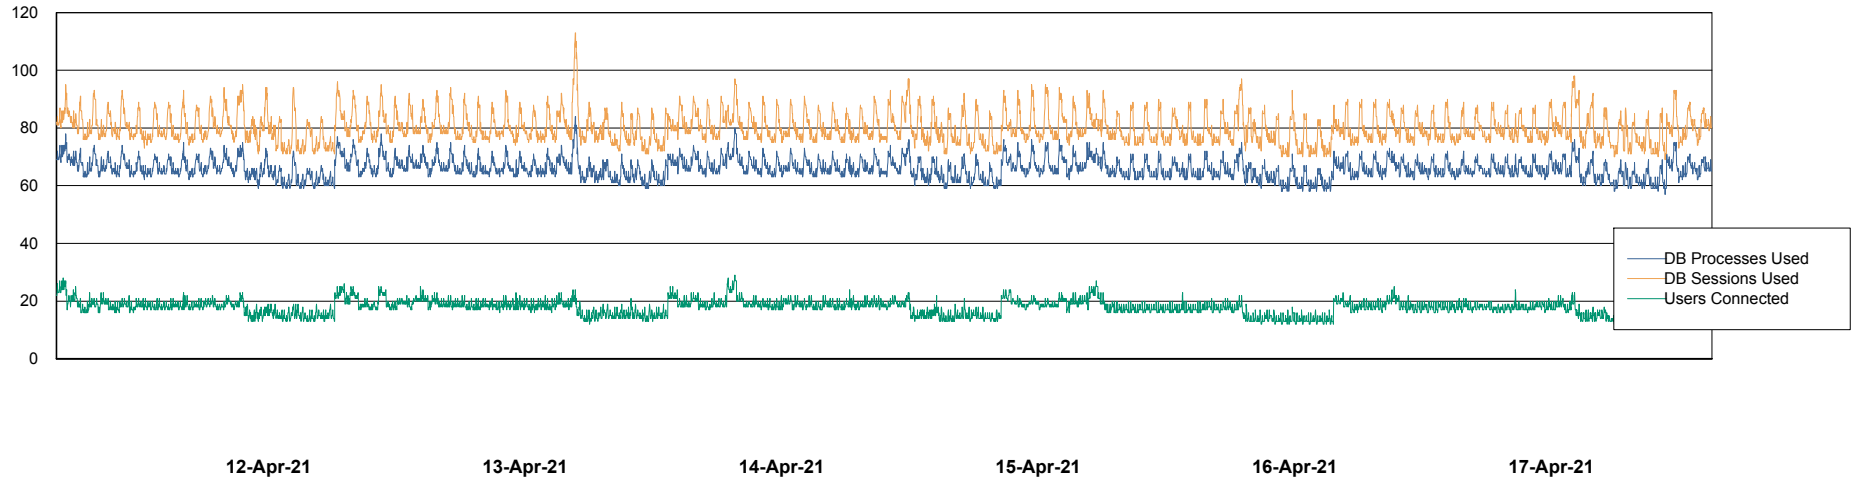

Weekly SLA Customer Report

Customer CLO Production
Database ID 38

Database Performance CLODB_PRD_BI

Weekly SLA Customer Report

Customer CLO Production
Database ID 38

Database Performance CLODB_PRD_Production