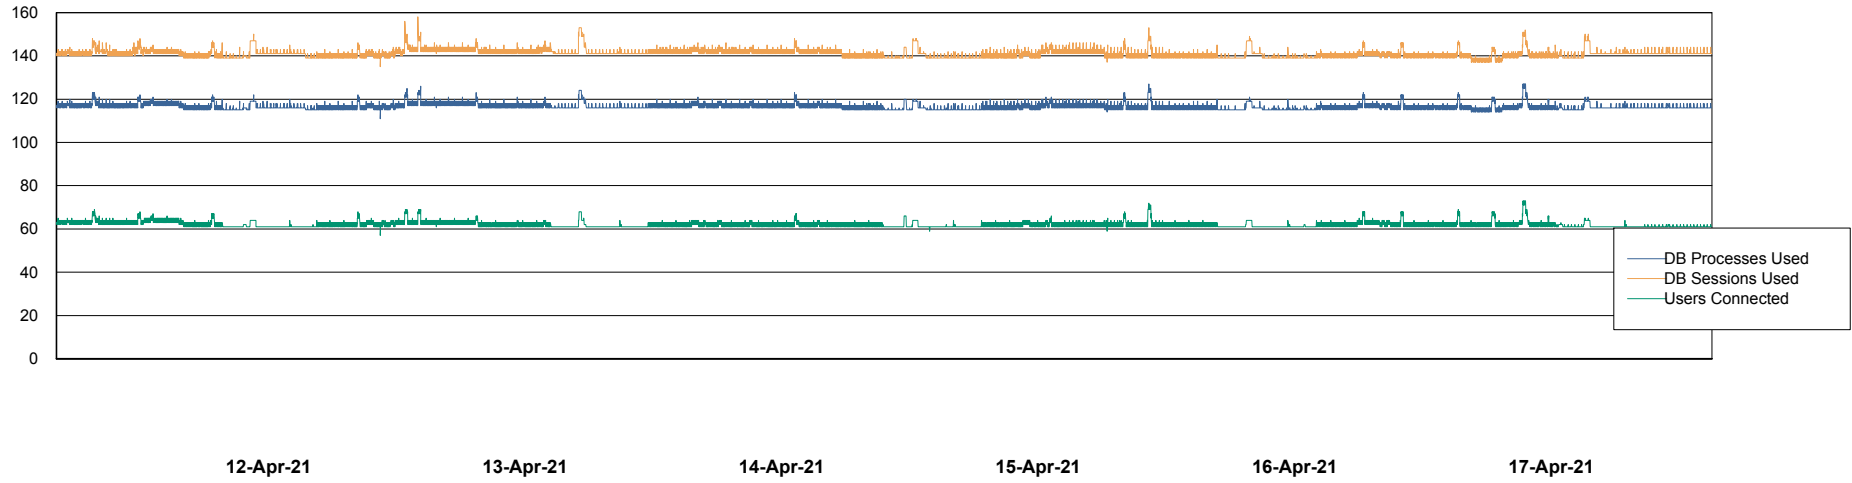

Harddisk Usage CIW_PRD_ORACLE2

	Free disk space on c: (%)	Total disk space on c: (Gb)	Free disk space on d: (%)	Total disk space on d: (Gb)	Free disk space on e: (%)	Total disk space on e: (Gb)
17-Apr-21	92	701	63	700	100	830
16-Apr-21	92	701	62	700	100	830
15-Apr-21	92	701	62	700	100	830
14-Apr-21	92	701	62	700	100	830
13-Apr-21	92	701	62	700	100	830
12-Apr-21	92	701	63	700	100	830
11-Apr-21	92	701	63	700	100	830

Weekly SLA Customer Report

Customer CIW Production
Database ID 45

Database Performance CIWDB_Production

Weekly SLA Customer Report

Customer CIW Production
Database ID 45

Database Performance CIWDB_Standby

Weekly SLA Customer Report