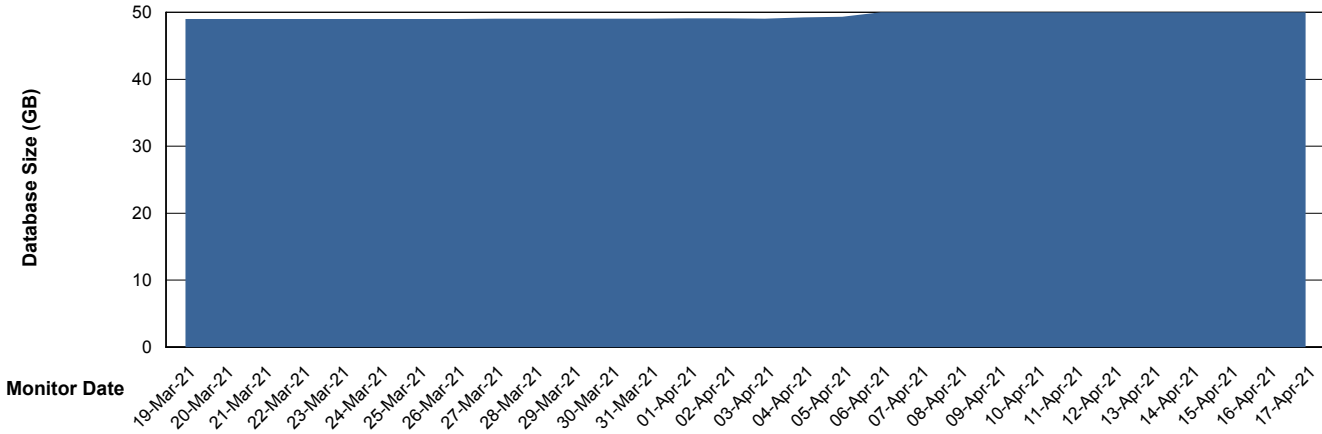

Weekly SLA Customer Report

Customer CIW Production
Database ID 45

Database Performance CIWDB_Production

Weekly SLA Customer Report

Customer CIW Production
Database ID 45

Database Performance CIWDB_Standby

Weekly SLA Customer Report

Customer CIW Production
 Database ID 45

DATABASE SIZE CIWDB_Production

Database growth over last month

Database Tablespace CIWDB_Production

Date	Tablespace Name	Filesize (Gb)	Usedsize (Gb)	Percentage free
17-Apr-21	ABSDATA	51	39	24
	INDX	12	6	50
16-Apr-21	ABSDATA	51	39	24
	INDX	12	6	50
15-Apr-21	ABSDATA	51	39	24
	INDX	12	6	50
14-Apr-21	ABSDATA	51	39	24
	INDX	12	6	50
13-Apr-21	ABSDATA	51	39	24
	INDX	12	6	50
12-Apr-21	ABSDATA	51	39	24
	INDX	12	6	50
11-Apr-21	ABSDATA	51	39	24
	INDX	12	6	50