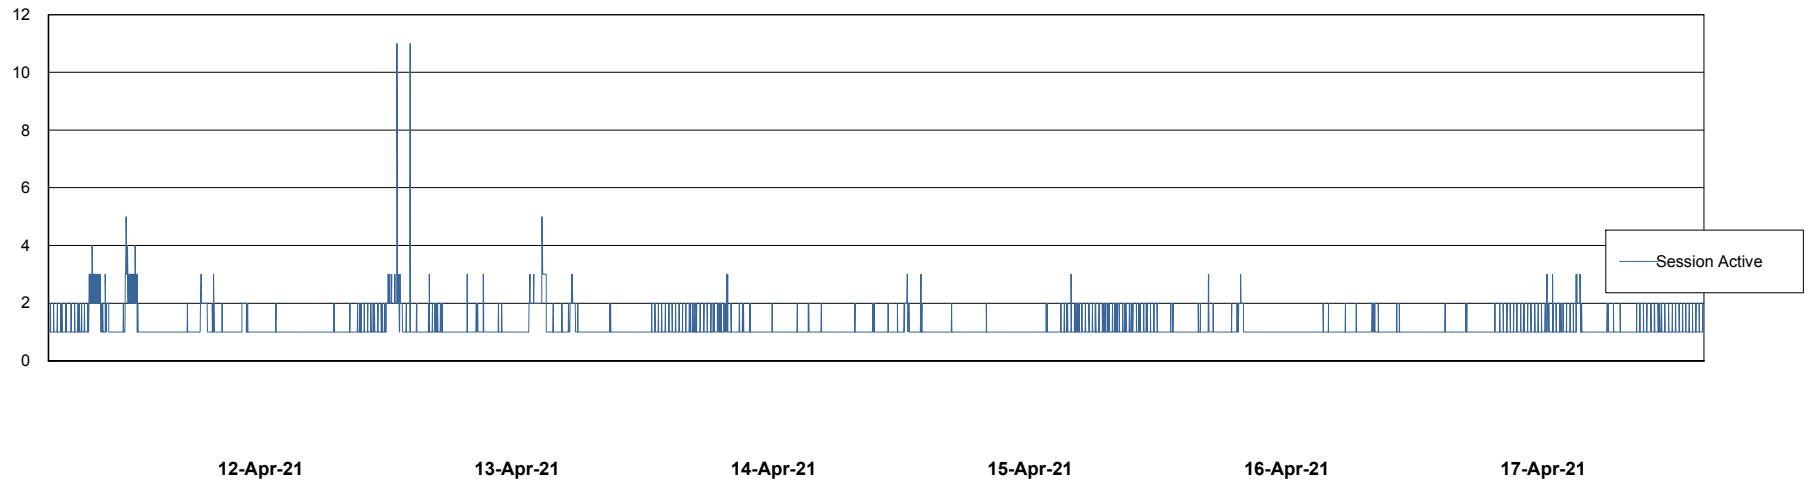

Harddisk Usage CIW_PRD_ORACLE2

	Free disk space on c: (%)	Total disk space on c: (Gb)	Free disk space on d: (%)	Total disk space on d: (Gb)	Free disk space on e: (%)	Total disk space on e: (Gb)
17-Apr-21	92	701	63	700	100	830
16-Apr-21	92	701	62	700	100	830
15-Apr-21	92	701	62	700	100	830
14-Apr-21	92	701	62	700	100	830
13-Apr-21	92	701	62	700	100	830
12-Apr-21	92	701	63	700	100	830
11-Apr-21	92	701	63	700	100	830

Weekly SLA Customer Report

Customer CIW Production
Database ID 45

Database Performance CIWDB_Production

Weekly SLA Customer Report

Customer CIW Production
Database ID 45

Database Performance CIWDB_Standby

Weekly SLA Customer Report