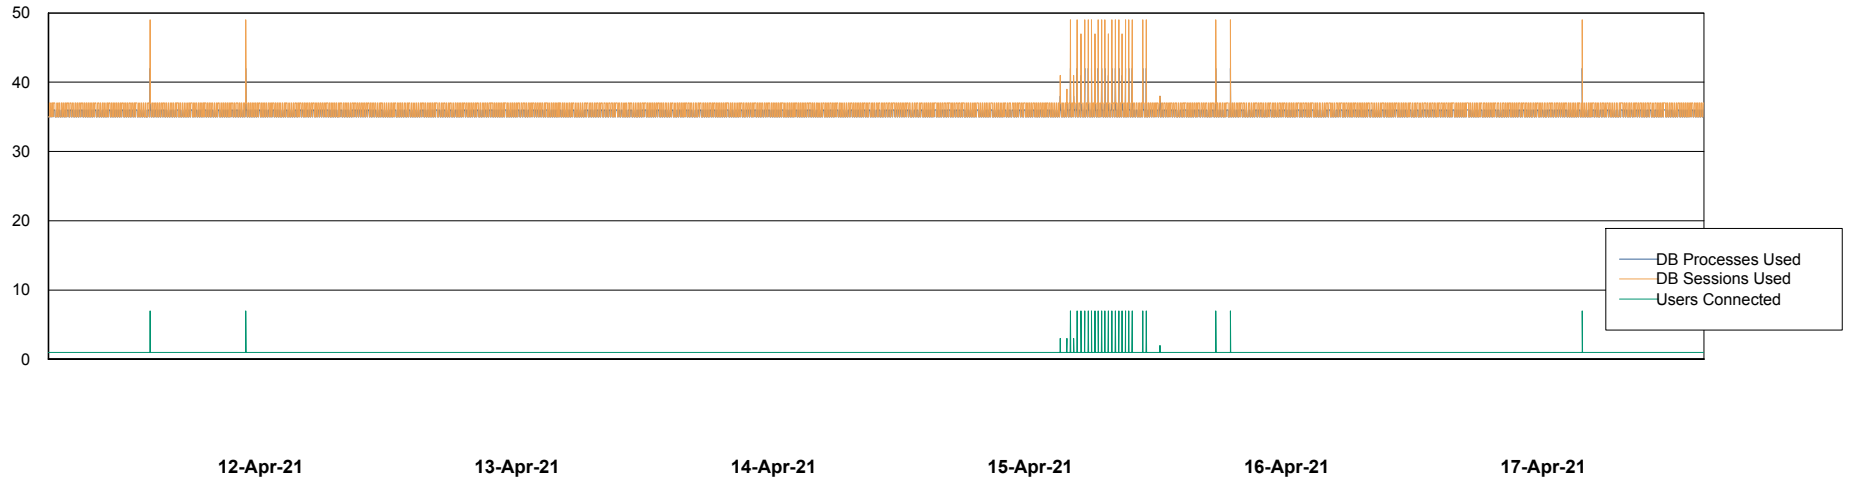

Weekly SLA Customer Report

Customer CIW Production
Database ID 45

Database Performance CIWDB_Production

Weekly SLA Customer Report

Customer CIW Production
Database ID 45

Database Performance CIWDB_Standby

Weekly SLA Customer Report

Customer CIW Production
 Database ID 45

DATABASE SIZE CIWDB_Production

Database growth over last month

Database Tablespace CIWDB_Production

Date	Tablespace Name	Filesize (Gb)	Usedsize (Gb)	Percentage free
17-Apr-21	ABSDATA	51	39	24
	INDX	12	6	50
16-Apr-21	ABSDATA	51	39	24
	INDX	12	6	50
15-Apr-21	ABSDATA	51	39	24
	INDX	12	6	50
14-Apr-21	ABSDATA	51	39	24
	INDX	12	6	50
13-Apr-21	ABSDATA	51	39	24
	INDX	12	6	50
12-Apr-21	ABSDATA	51	39	24
	INDX	12	6	50
11-Apr-21	ABSDATA	51	39	24
	INDX	12	6	50