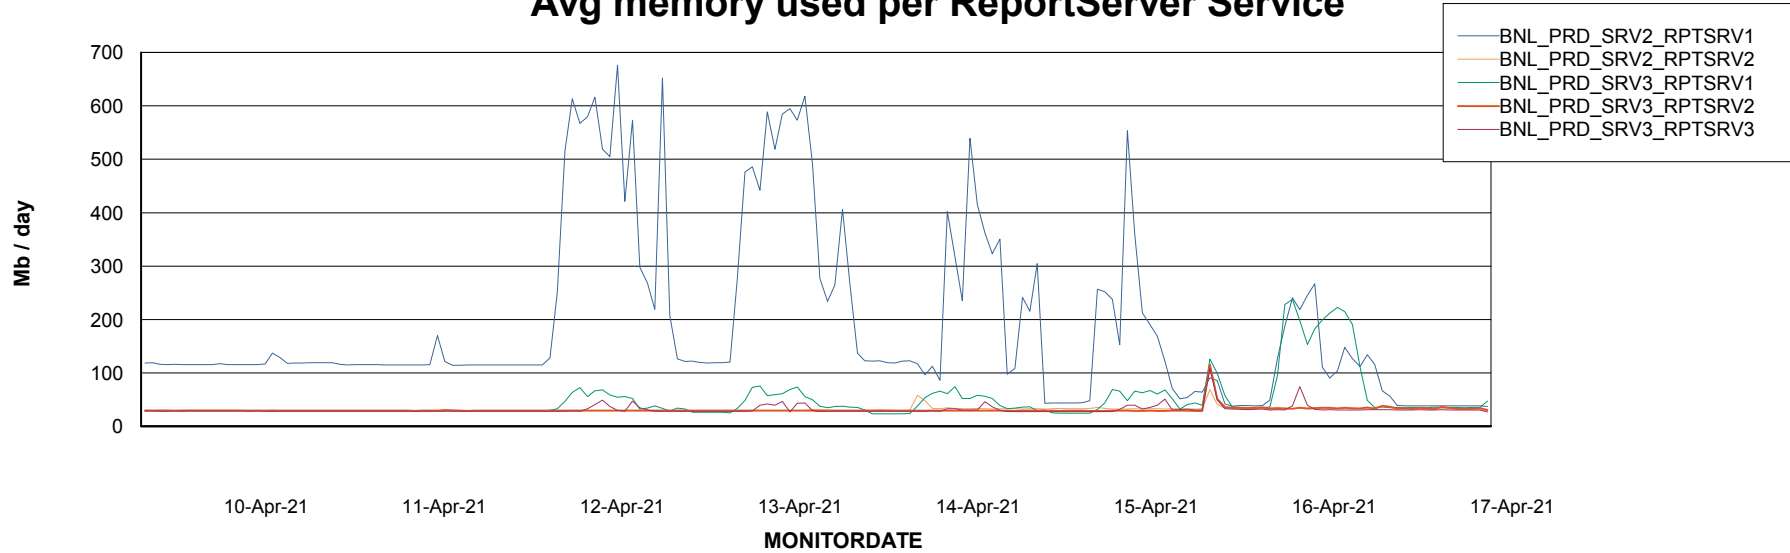

ABSSolute Web Component Services

Avg memory used per ReportServer Service