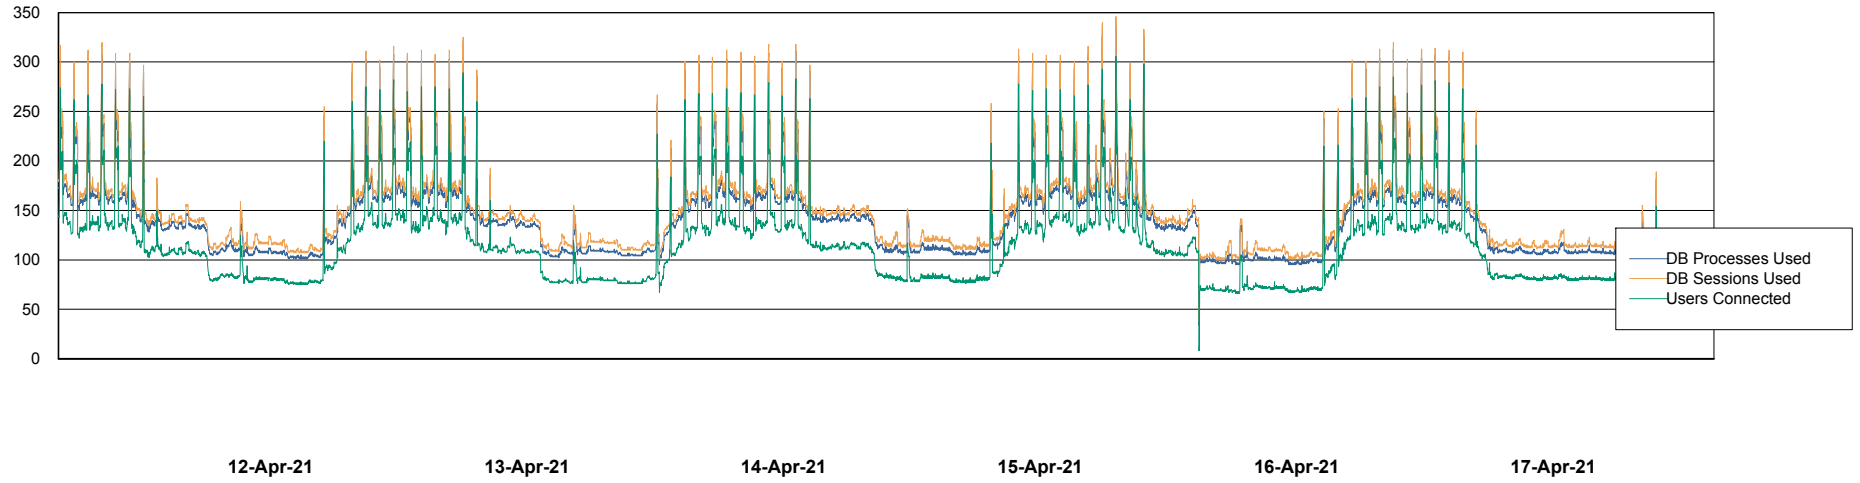

Harddisk Usage BNL_PRD_vm-absa03

	Free disk space on c: (%)	Total disk space on c: (Gb)	Free disk space on d: (%)	Total disk space on d: (Gb)	Free disk space on f: (%)	Total disk space on f: (Gb)
17-Apr-21	68	127	56	127	92	64
16-Apr-21	68	127	56	127	92	64
15-Apr-21	68	127	56	127	92	64
14-Apr-21	68	127	56	127	92	64
13-Apr-21	69	127	56	127	92	64
12-Apr-21	69	127	56	127	92	64
11-Apr-21	70	127	56	127	92	64

Weekly SLA Customer Report

Customer BNL_Production
Database ID 83

Database Performance BNLDB_Production

Weekly SLA Customer Report

Customer BNL_Production
 Database ID 83

DATABASE SIZE BNLDB_Production

Database growth over last month