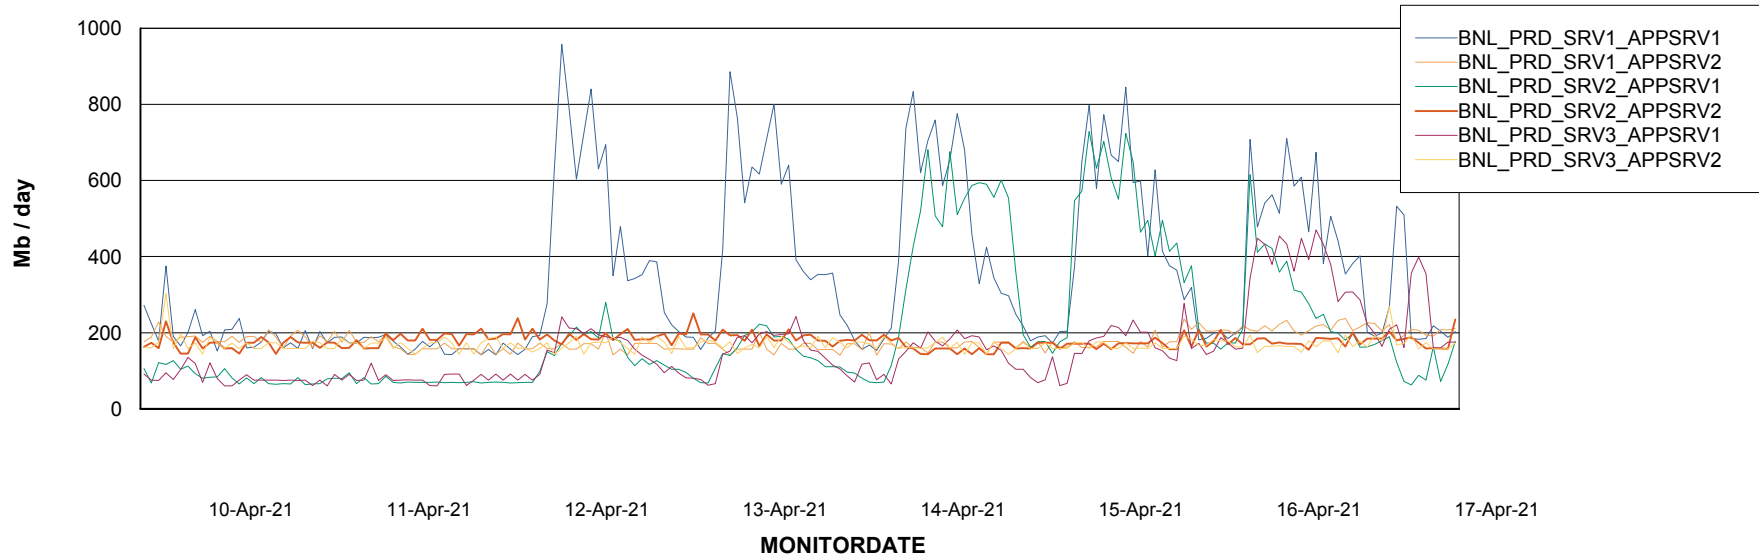

Weekly SLA Customer Report

Customer BNL_Production
Database ID 83

Database Performance BNLDB_Production

Weekly SLA Customer Report

Customer BNL_Production
 Database ID 83

DATABASE SIZE BNLDB_Production

Database growth over last month

Database Tablespace BNLDB_Production

Date	Tablespace Name	Filesize (Gb)	Usedsize (Gb)	Percentage free
17-Apr-21	ABSDATA	122	73	40
	INDX	340	167	51
16-Apr-21	ABSDATA	122	73	40
	INDX	340	167	51
15-Apr-21	ABSDATA	122	73	40
	INDX	340	166	51
14-Apr-21	ABSDATA	122	73	40
	INDX	340	166	51
13-Apr-21	ABSDATA	122	73	40
	INDX	340	165	51
12-Apr-21	ABSDATA	122	73	40
	INDX	340	165	51
11-Apr-21	ABSDATA	122	73	40
	INDX	340	165	51

Weekly SLA Customer Report

Customer BNL_Production
Database ID 83

ABSolute Application Server Services

Avg memory used per ABS Server Service

Avg users per day per ABS server

Weekly SLA Customer Report

Customer BNL_Production
Database ID 83