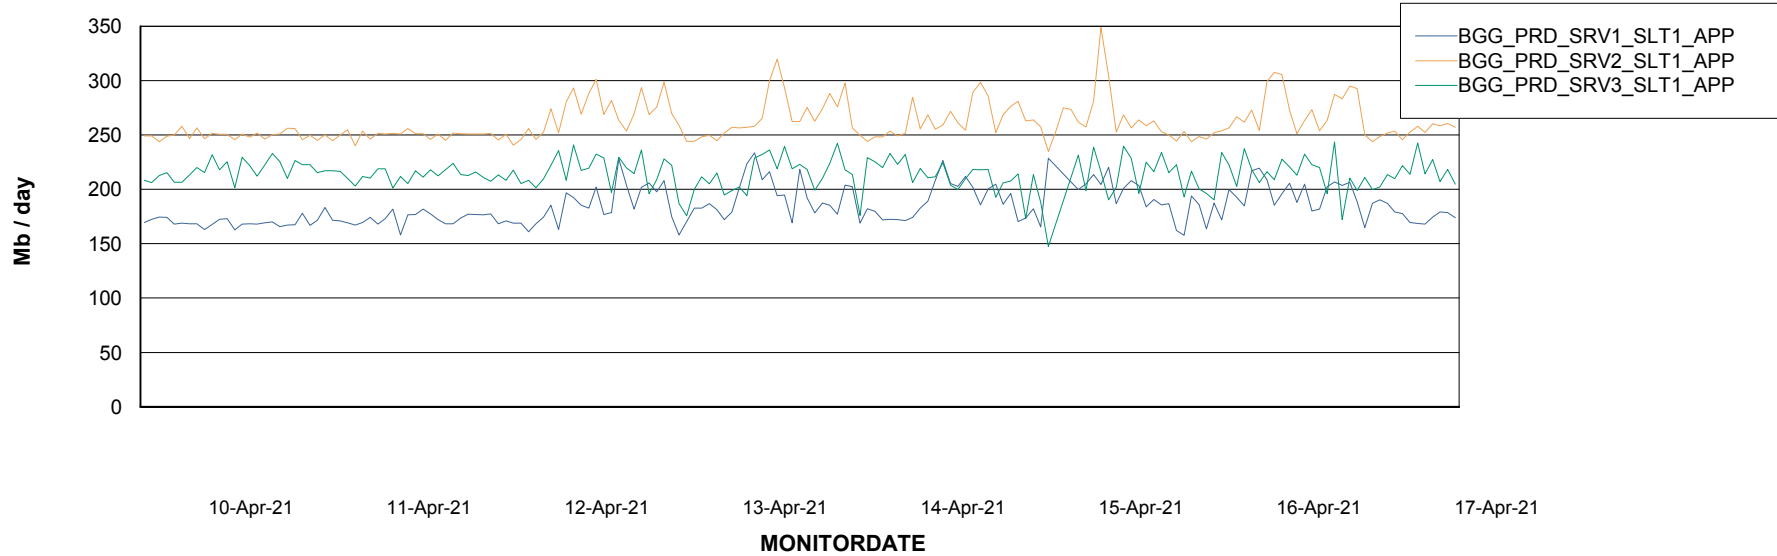

BI last ETL error for BGGDB_BI

Thu, 15-04-2021 ORA-04021: timeout occurred while waiting to lock object

Weekly SLA Customer Report

Customer BGG_Production
Database ID 58

Standby Database Health BGG_Production

Recovery lag for last 7 days

Weekly SLA Customer Report

Customer BGG_Production
Database ID 58

ABSSolute Application Server Services

Avg memory used per ABS Server Service

Avg users per day per ABS server

Weekly SLA Customer Report