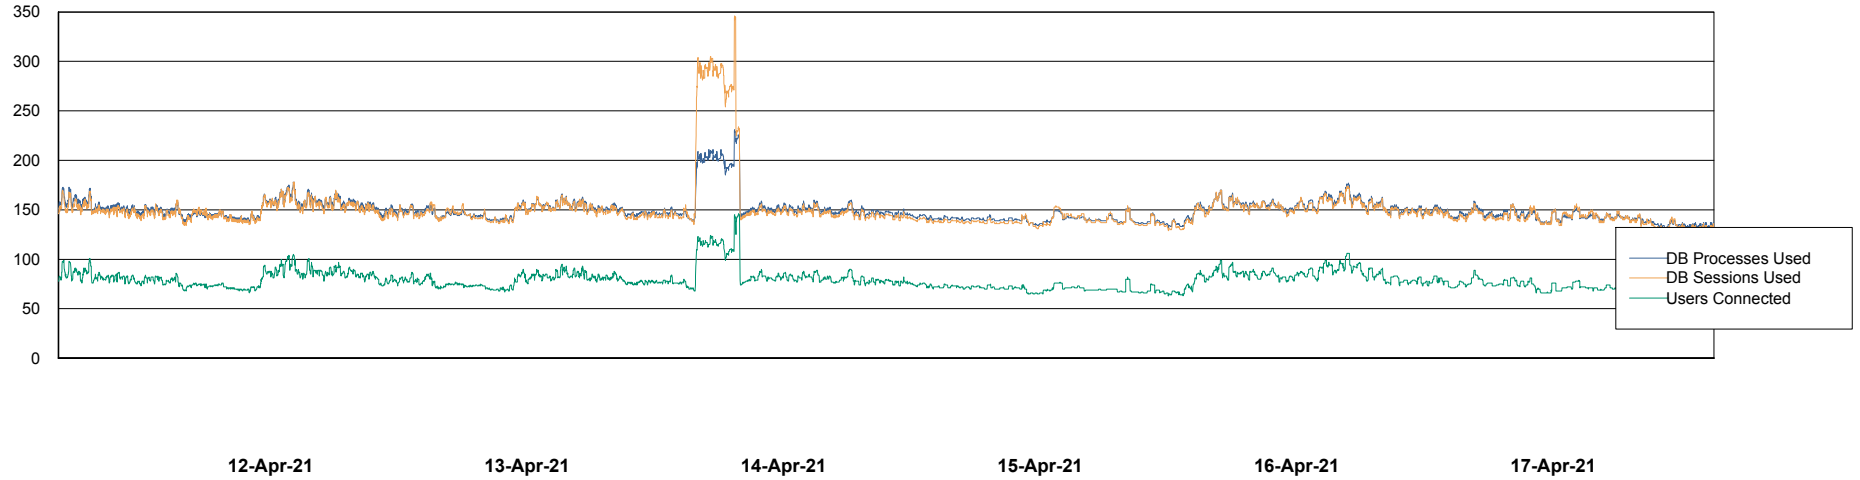

Weekly SLA Customer Report

Customer BGG_Production
Database ID 58

Database Performance BGGDB_BI

Weekly SLA Customer Report

Customer BGG_Production
Database ID 58

Database Performance BGGDB_Production

Weekly SLA Customer Report