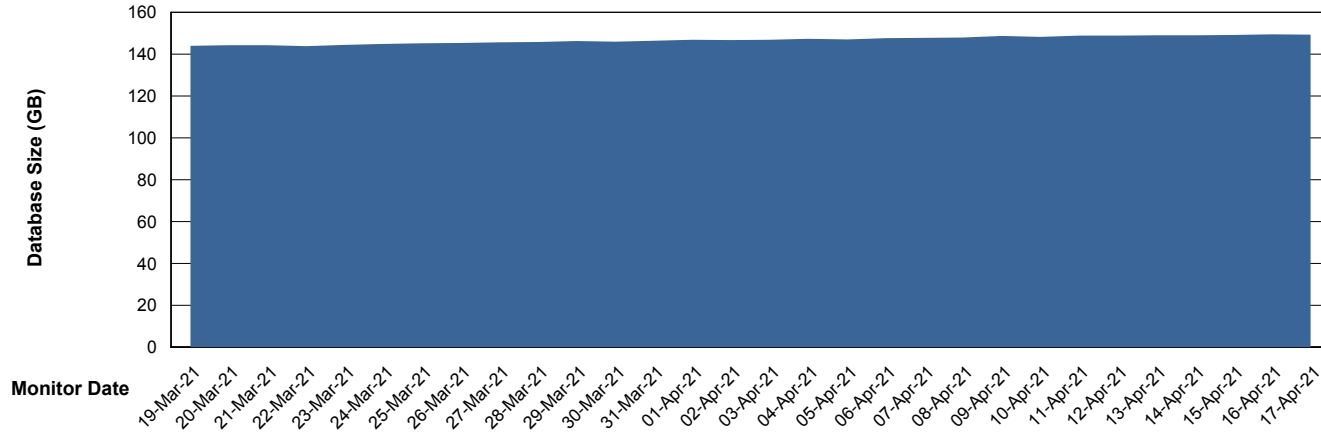

Weekly SLA Customer Report

Customer BGG_Production
Database ID 58

Database Performance BGGDB_BI

Weekly SLA Customer Report

Customer BGG_Production
Database ID 58

Database Performance BGGDB_Production

Weekly SLA Customer Report

Customer BGG_Production
Database ID 58

Database Performance BGGDB_Standby

Weekly SLA Customer Report

Customer BGG_Production
Database ID 58

DATABASE SIZE BGGDB_BI

Database growth over last month

DATABASE SIZE BGGDB_Production

Database growth over last month

Weekly SLA Customer Report

Customer BGG_Production
Database ID 58

Database Tablespace		BGGDB_BI		
Date	Tablespace Name	Filesize (Gb)	Usedsize (Gb)	Percentage free
17-Apr-21	ABSDATA	83	69	17
	INDX	92	78	15
16-Apr-21	ABSDATA	83	69	17
	INDX	92	78	15
15-Apr-21	ABSDATA	83	69	17
	INDX	92	78	15
14-Apr-21	ABSDATA	83	69	17
	INDX	92	78	15
13-Apr-21	ABSDATA	83	69	17
	INDX	92	78	15
12-Apr-21	ABSDATA	83	69	17
	INDX	92	78	15
11-Apr-21	ABSDATA	83	69	17
	INDX	92	77	16