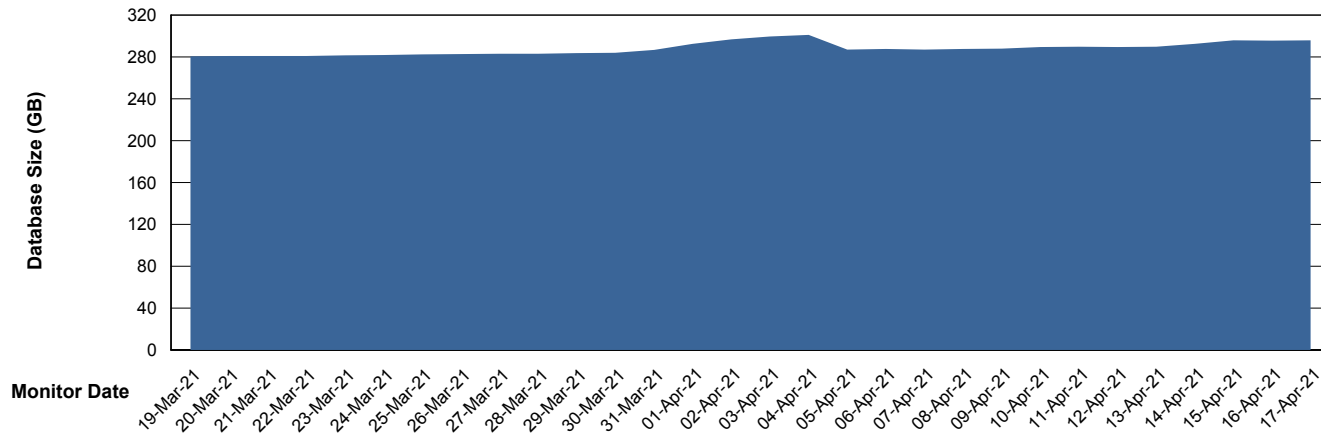

DATABASE SIZE BGGDB_Production

Database growth over last month