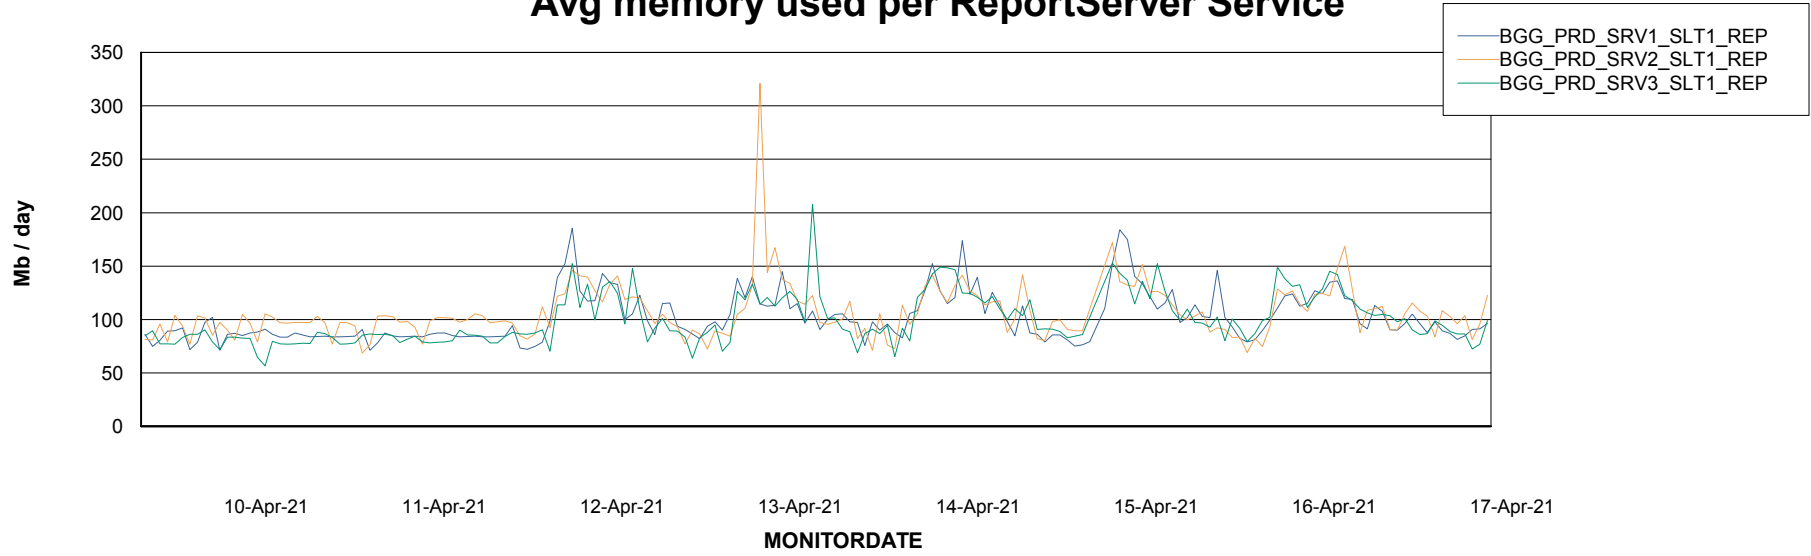

ABSolute Application ReportServer Services

Avg memory used per ReportServer Service