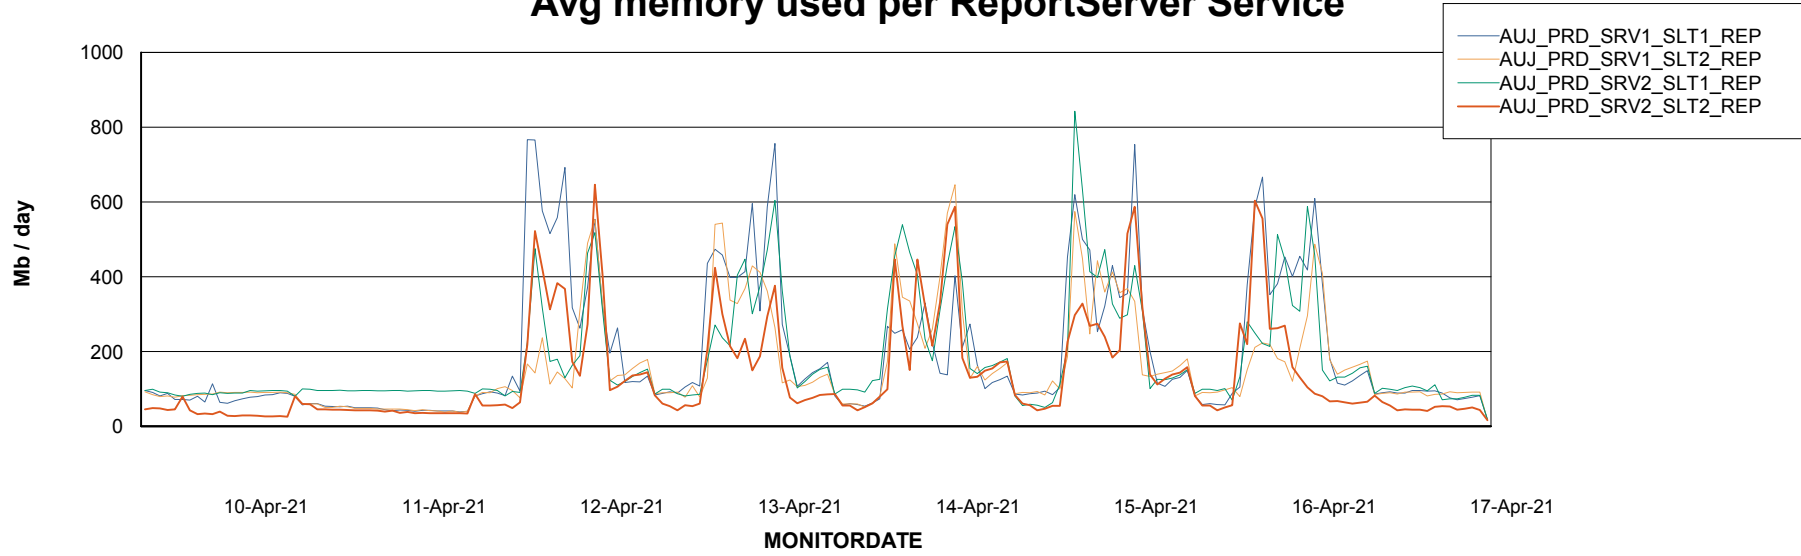

Avg memory used per ABS Server Service

Avg users per day per ABS server

Weekly SLA Customer Report

Customer AUJ_Production
Database ID 41

ABSSolute Application ReportServer Services

Avg memory used per ReportServer Service