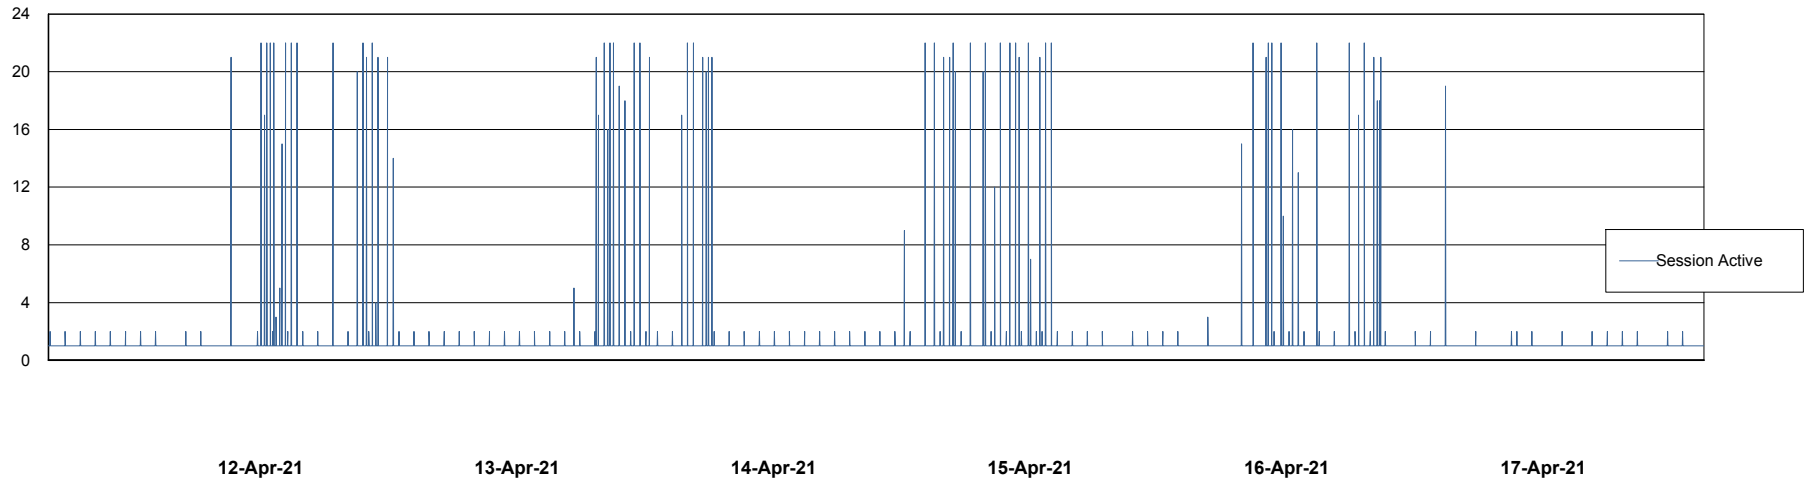

Weekly SLA Customer Report

Customer AUJ_Production
Database ID 41

Database Performance AUJ_DB4_Primary

Weekly SLA Customer Report

Customer AUJ_Production
Database ID 41

Database Performance AUJ_DB5_Standby

Weekly SLA Customer Report

Customer AUJ_Production
Database ID 41

Database Performance AUJ_DB6_Standby2

Weekly SLA Customer Report

Customer AUJ_Production
Database ID 41

Database Performance AUJDB_BI

Weekly SLA Customer Report