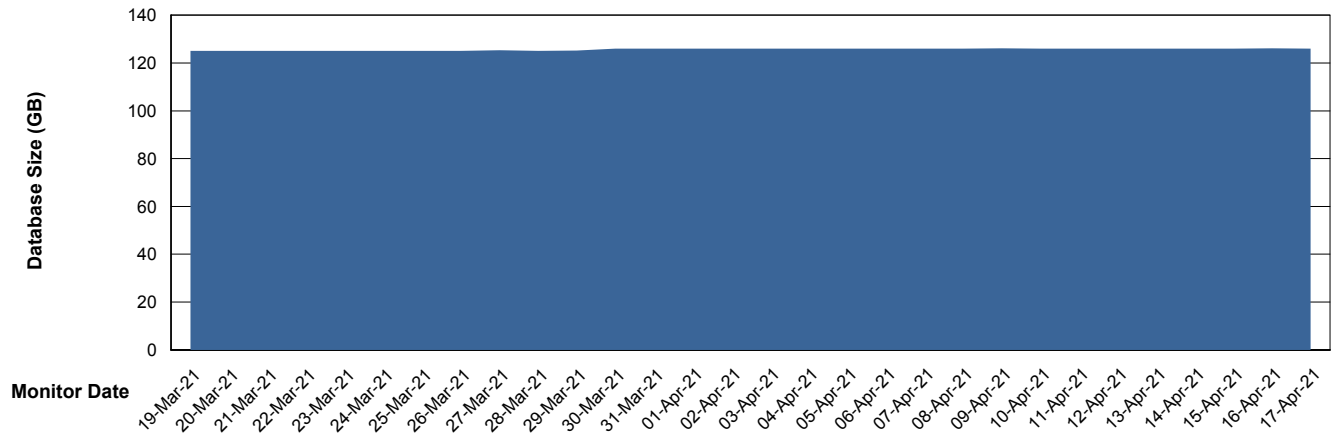

Customer AUJ_Production
Database ID 41

Database Performance AUJDB_BI_TS1

Weekly SLA Customer Report

Customer AUJ_Production
Database ID 41

DATABASE SIZE AUJ_DB4_Primary

Database growth over last month

DATABASE SIZE AUJDB_BI

Database growth over last month

Weekly SLA Customer Report

Customer AUJ_Production
Database ID 41

DATABASE SIZE AUJDB_BI_TS1

Database growth over last month

Weekly SLA Customer Report

Customer AUJ_Production
Database ID 41