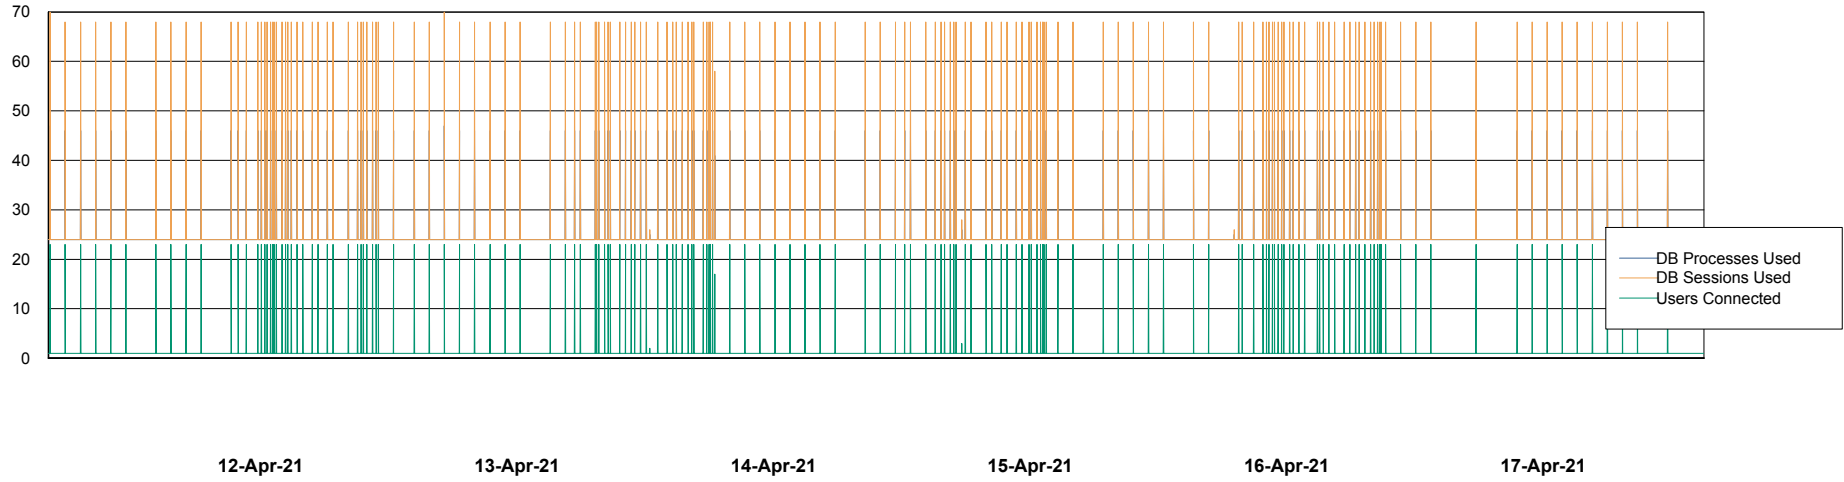

Weekly SLA Customer Report

Customer AUJ_Production
Database ID 41

Database Performance AUJ_DB4_Primary

Weekly SLA Customer Report

Customer AUJ_Production
Database ID 41

Database Performance AUJ_DB5_Standby

Weekly SLA Customer Report

Customer AUJ_Production
Database ID 41

Database Performance AUJ_DB6_Standby2

Weekly SLA Customer Report

Customer AUJ_Production
Database ID 41

Database Performance AUJDB_BI

Weekly SLA Customer Report