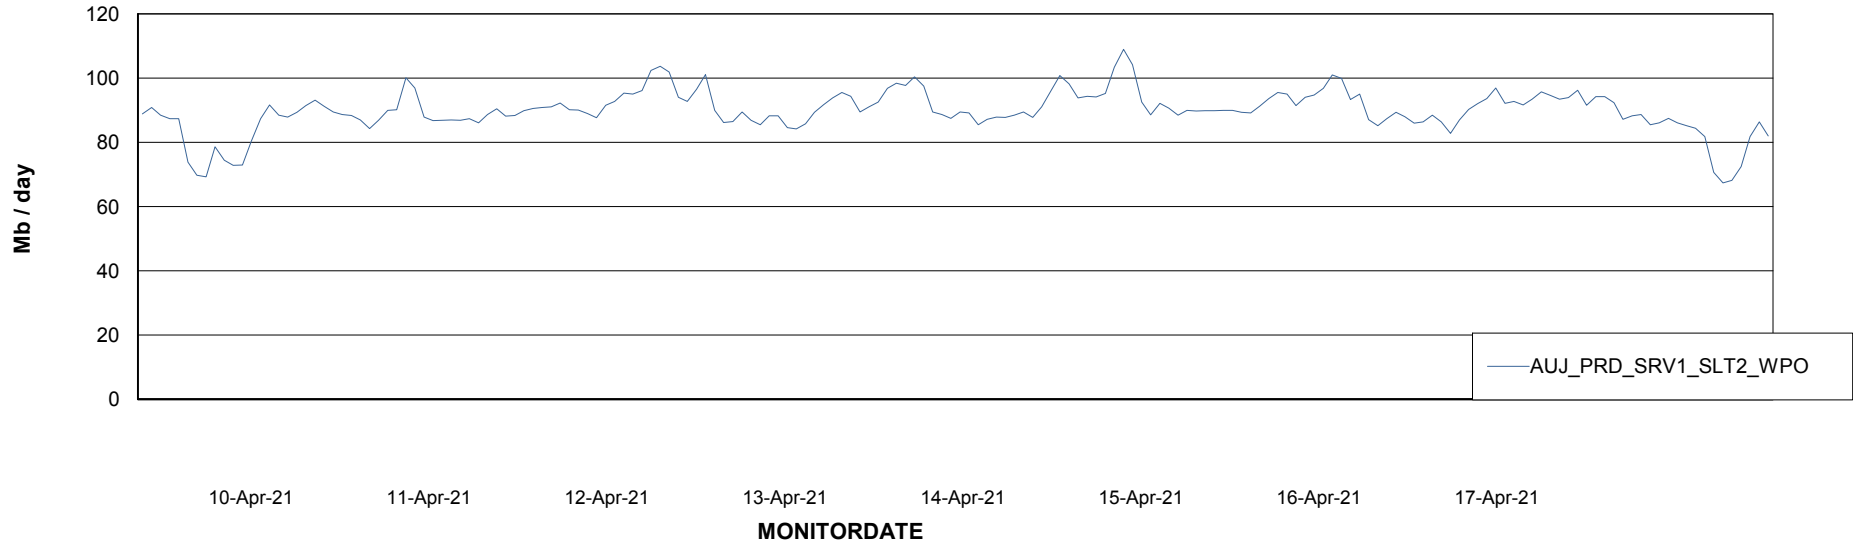

ABSSolute Web Component Services

Avg memory used per ABS Web component