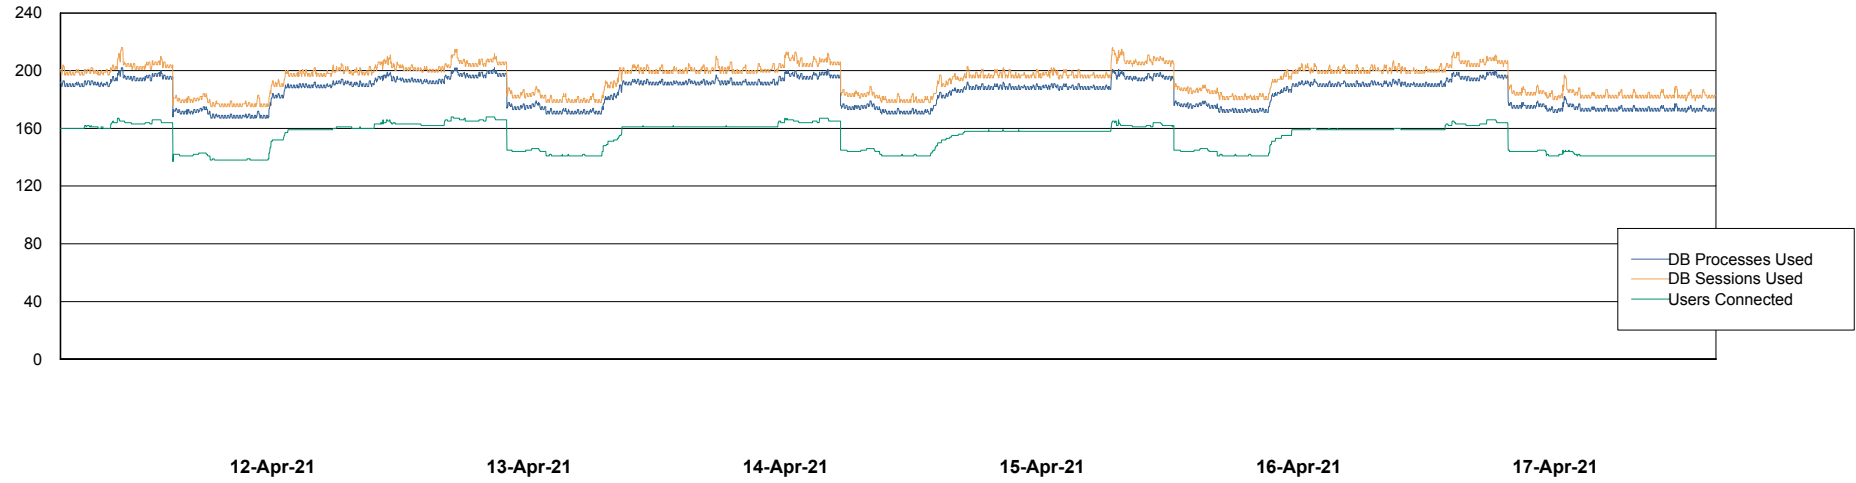

Weekly SLA Customer Report

Customer AUJ_Production
Database ID 41

Harddisk Usage AUJ_PRD_ORACLE_BI1

	Free disk space on / (%)	Total disk space on / (Gb)	Used disk space on / (Gb)
17-Apr-21	21	526	394
16-Apr-21	23	526	383
15-Apr-21	24	526	379
14-Apr-21	24	526	379
13-Apr-21	24	526	379
12-Apr-21	24	526	379
11-Apr-21	23	526	382

Weekly SLA Customer Report

Customer AUJ_Production
Database ID 41

Database Performance AUJ_DB4_Primary

Weekly SLA Customer Report

Customer AUJ_Production
Database ID 41

Database Performance AUJ_DB5_Standby