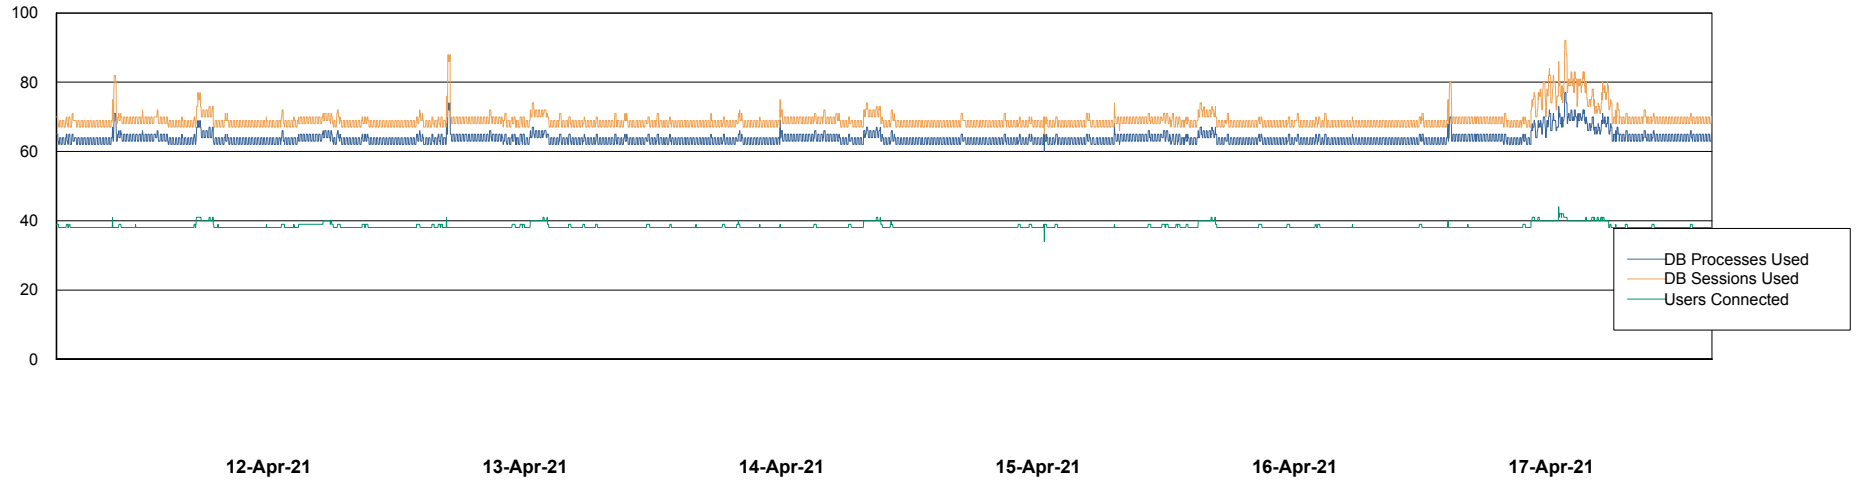

Database Performance AUJDB_BI_TS1