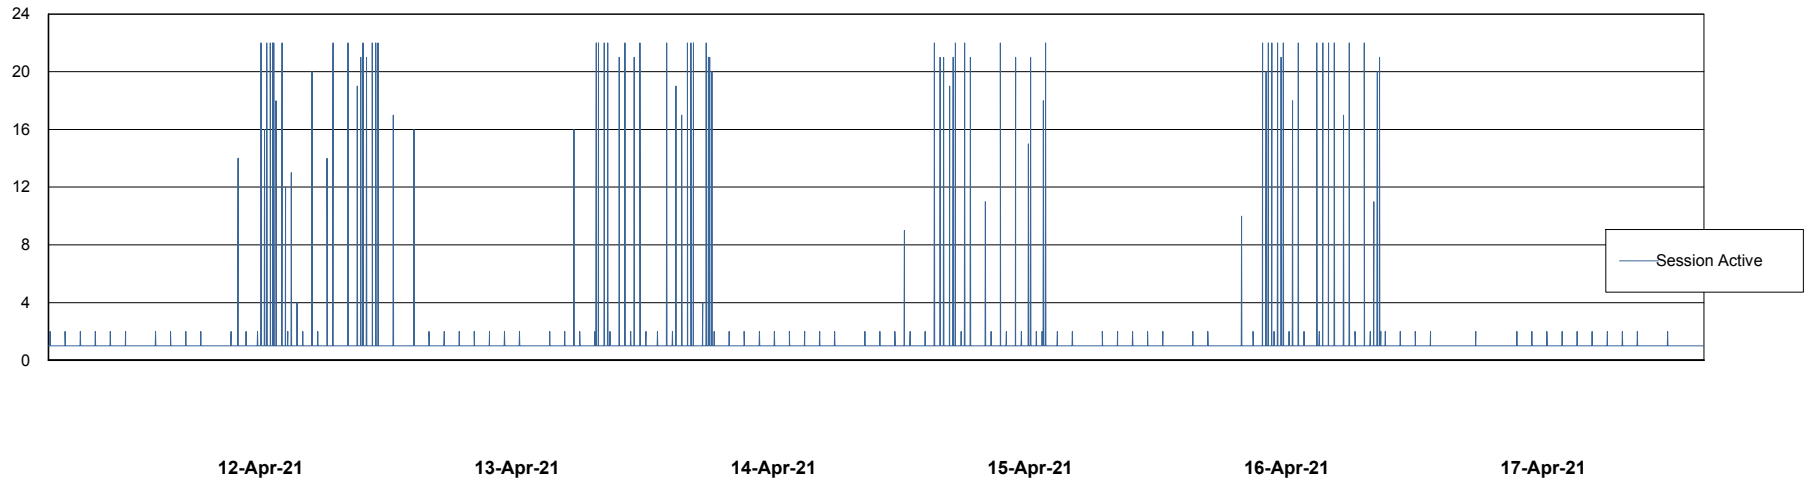

Weekly SLA Customer Report

Customer AUJ_Production
Database ID 41

Database Performance AUJ_DB4_Primary

Weekly SLA Customer Report

Customer AUJ_Production
Database ID 41

Database Performance AUJ_DB5_Standby

Weekly SLA Customer Report

Customer AUJ_Production
Database ID 41

Database Performance AUJ_DB6_Standby2

Weekly SLA Customer Report

Customer AUJ_Production
Database ID 41

Database Performance AUJDB_BI

Weekly SLA Customer Report