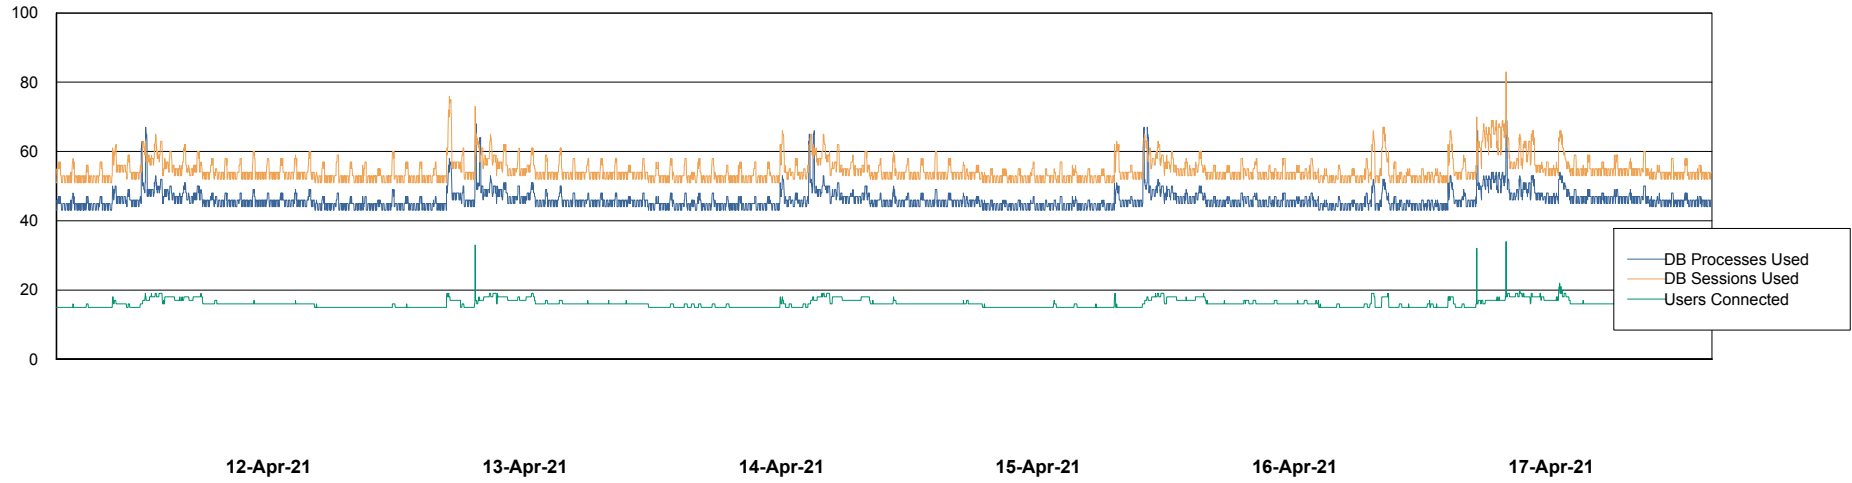

Weekly SLA Customer Report

Customer AUJ_Production
Database ID 41

Database Performance AUJ_DB6_Standby2

Weekly SLA Customer Report

Customer AUJ_Production
Database ID 41

Database Performance AUJDB_BI

Weekly SLA Customer Report