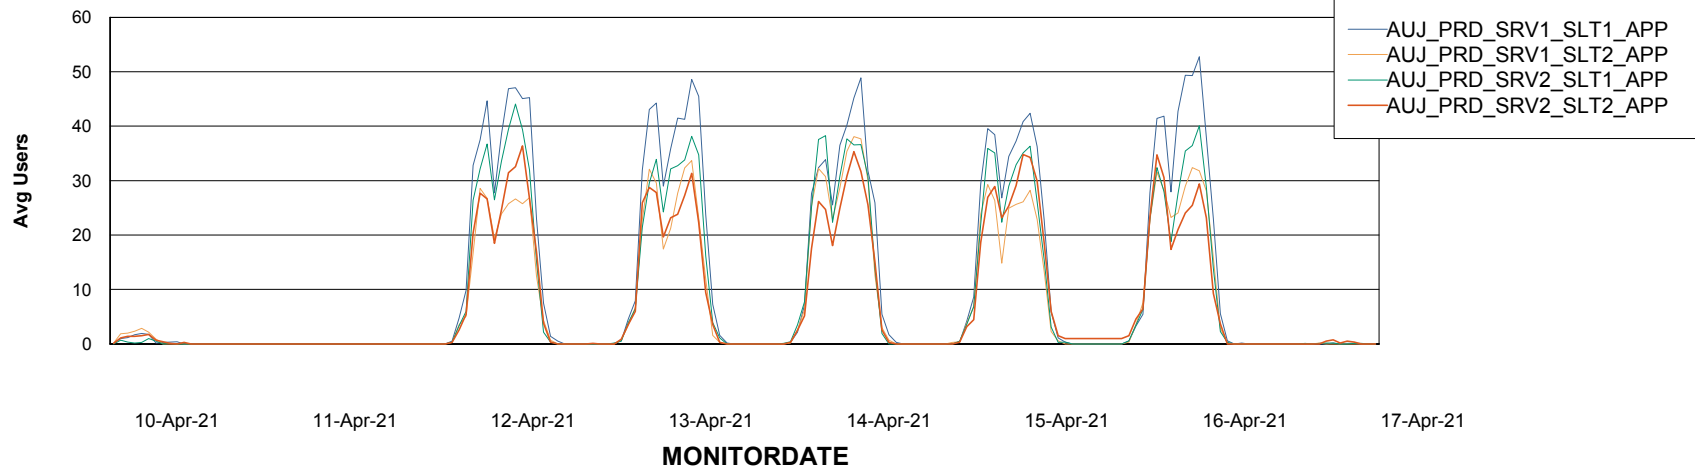

Avg users per day per ABS server