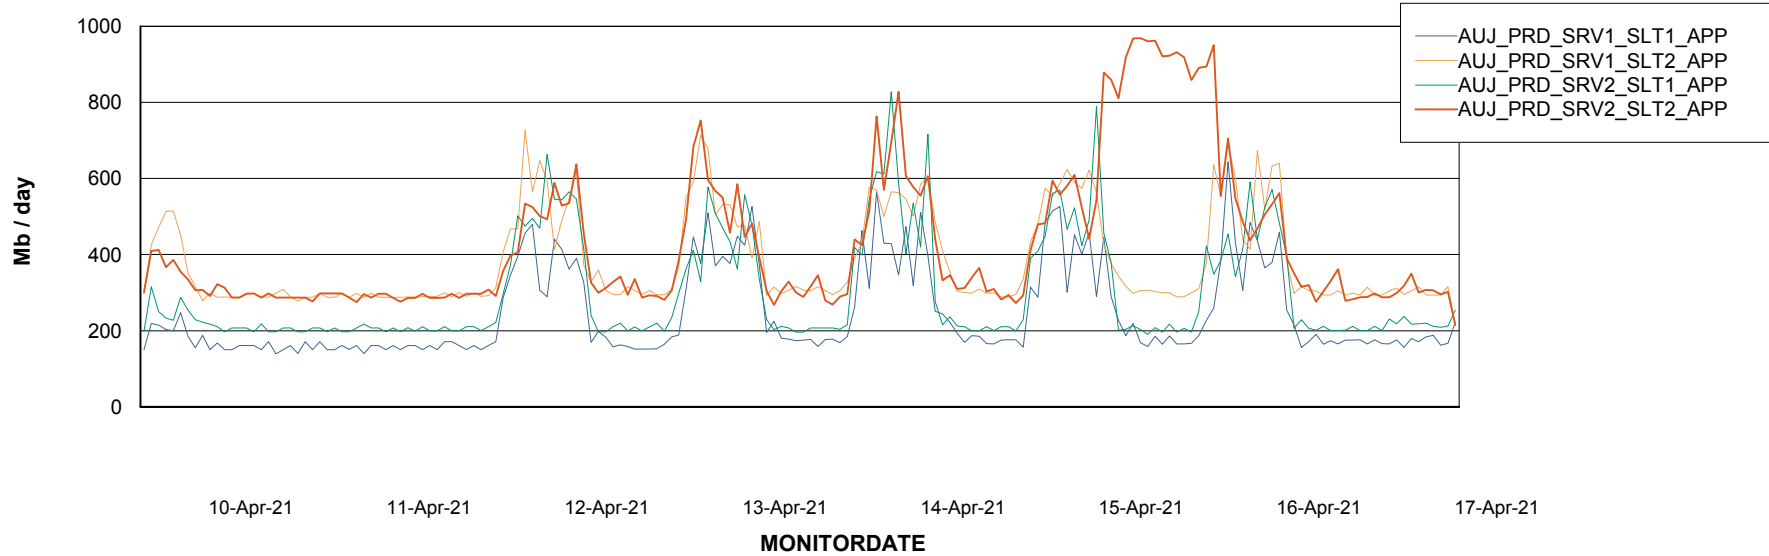

ABSSolute Application Server Services

Avg memory used per ABS Server Service