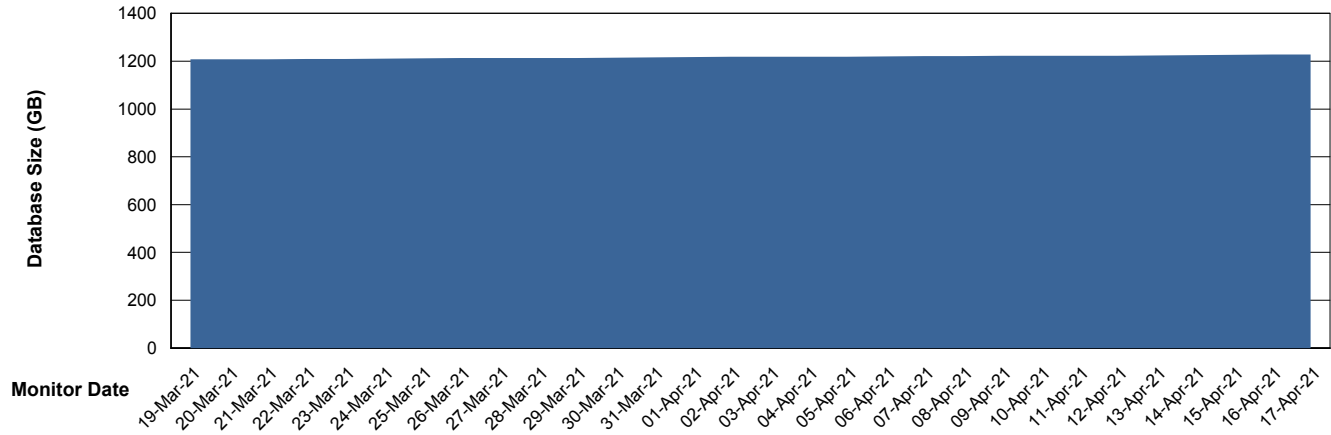

Customer AUJ_Production
Database ID 41

Database Performance AUJDB_BI_TS1

Weekly SLA Customer Report

Customer AUJ_Production
Database ID 41

DATABASE SIZE AUJ_DB4_Primary

Database growth over last month

DATABASE SIZE AUJDB_BI

Database growth over last month

Weekly SLA Customer Report

Customer AUJ_Production
Database ID 41

DATABASE SIZE AUJDB_BI_TS1

Database growth over last month

Weekly SLA Customer Report

Customer AUJ_Production
Database ID 41