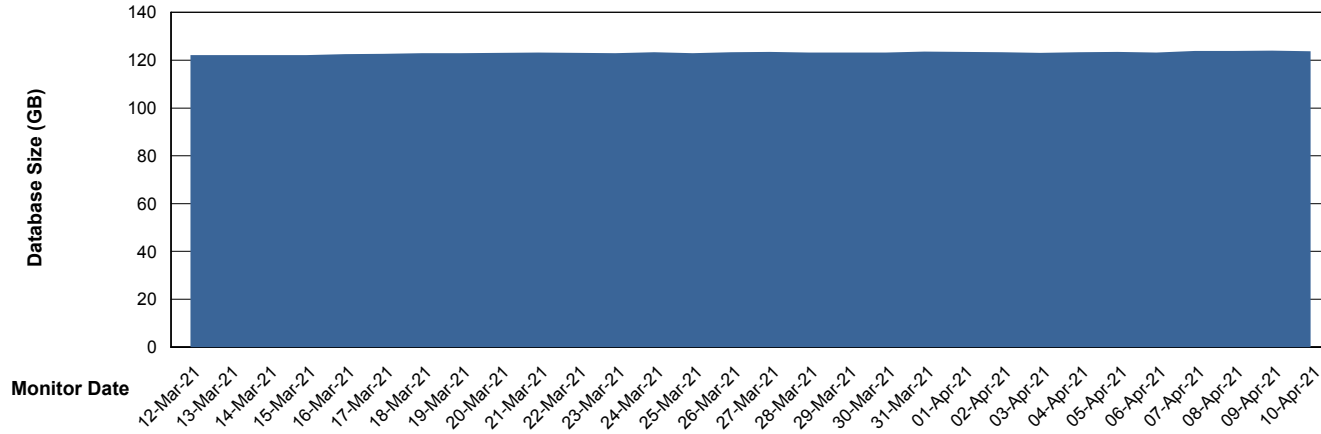

Weekly SLA Customer Report

Customer VOS_Production
Database ID 68

Database Performance VOSDB_Standby

Weekly SLA Customer Report

Customer VOS_Production
Database ID 68

DATABASE SIZE VOSBIDB_Production

Database growth over last month

DATABASE SIZE VOSDB_Production

Database growth over last month

Weekly SLA Customer Report

Customer VOS_Production
 Database ID 68

Database Tablespace VOSBIDB_Production

Date	Tablespace Name	Filesize (Gb)	Usedsize (Gb)	Percentage free
10-Apr-21	ABSDATA	70	48	31
	INDX	80	68	15
09-Apr-21	ABSDATA	70	48	31
	INDX	80	68	15
08-Apr-21	ABSDATA	70	48	31
	INDX	80	68	15
07-Apr-21	ABSDATA	70	48	31
	INDX	80	68	15
06-Apr-21	ABSDATA	70	48	31
	INDX	80	68	15
05-Apr-21	ABSDATA	70	48	31
	INDX	80	68	15
04-Apr-21	ABSDATA	70	48	31
	INDX	80	68	15