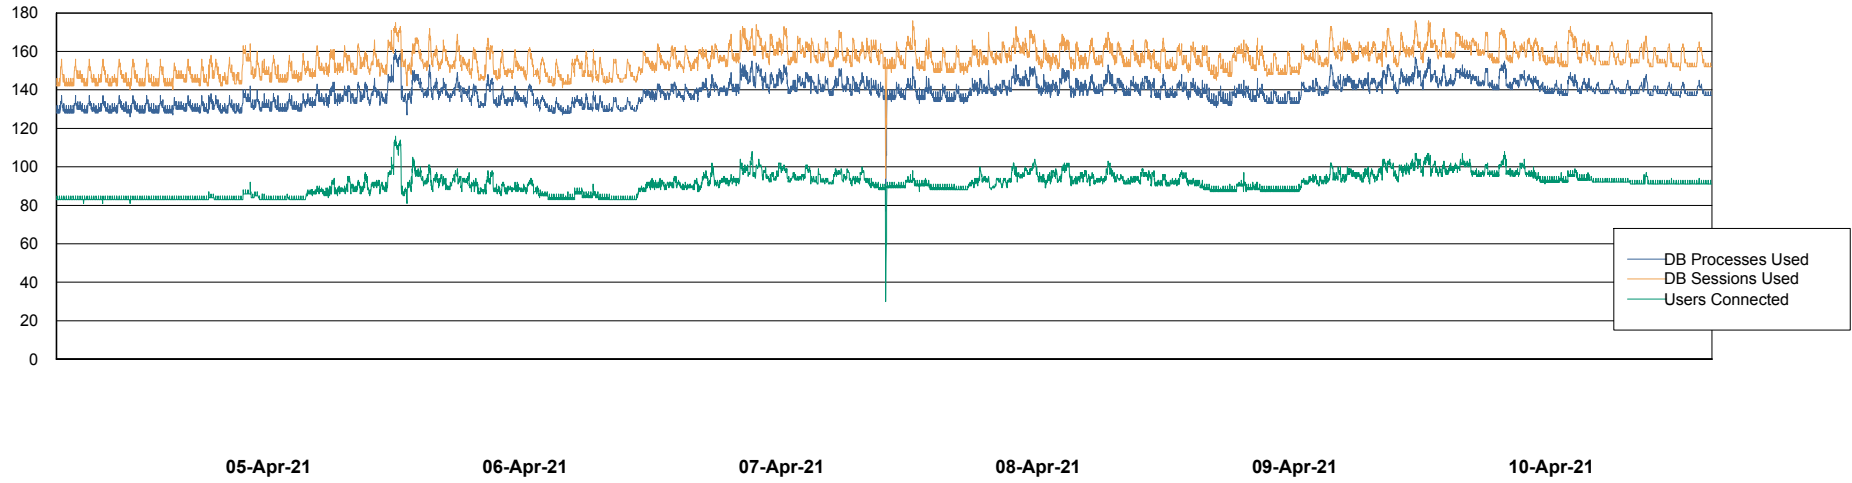

Weekly SLA Customer Report

Customer VOS_Production
Database ID 68

Database Performance VOSBIDB_Production

Weekly SLA Customer Report

Customer VOS_Production
Database ID 68

Database Performance VOSDB_Production

Weekly SLA Customer Report

Customer VOS_Production
Database ID 68

Database Performance VOSDB_Standby

Weekly SLA Customer Report

Customer VOS_Production
Database ID 68

DATABASE SIZE VOSBIDB_Production

Database growth over last month