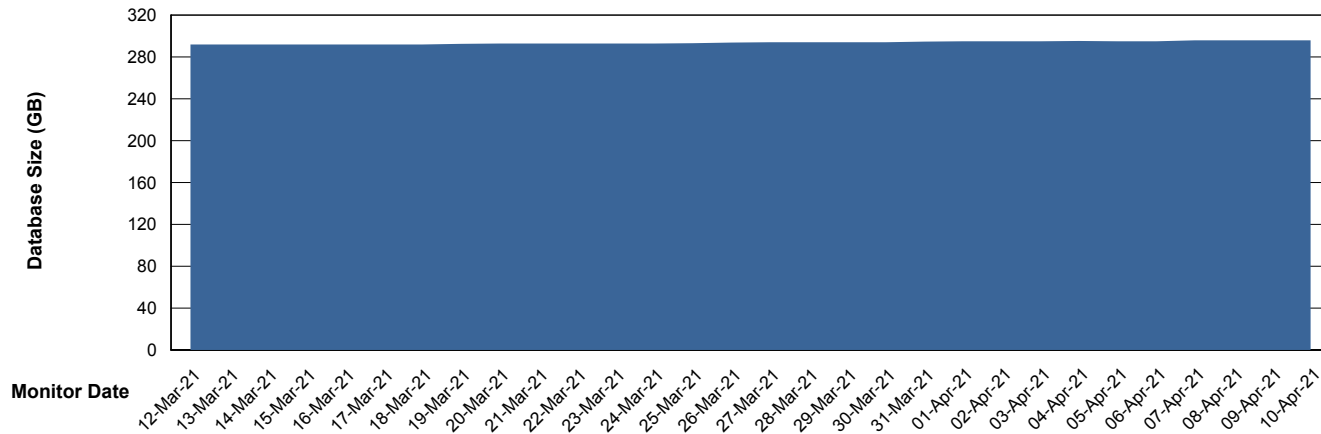

DATABASE SIZE VOSDB_Production

Database growth over last month