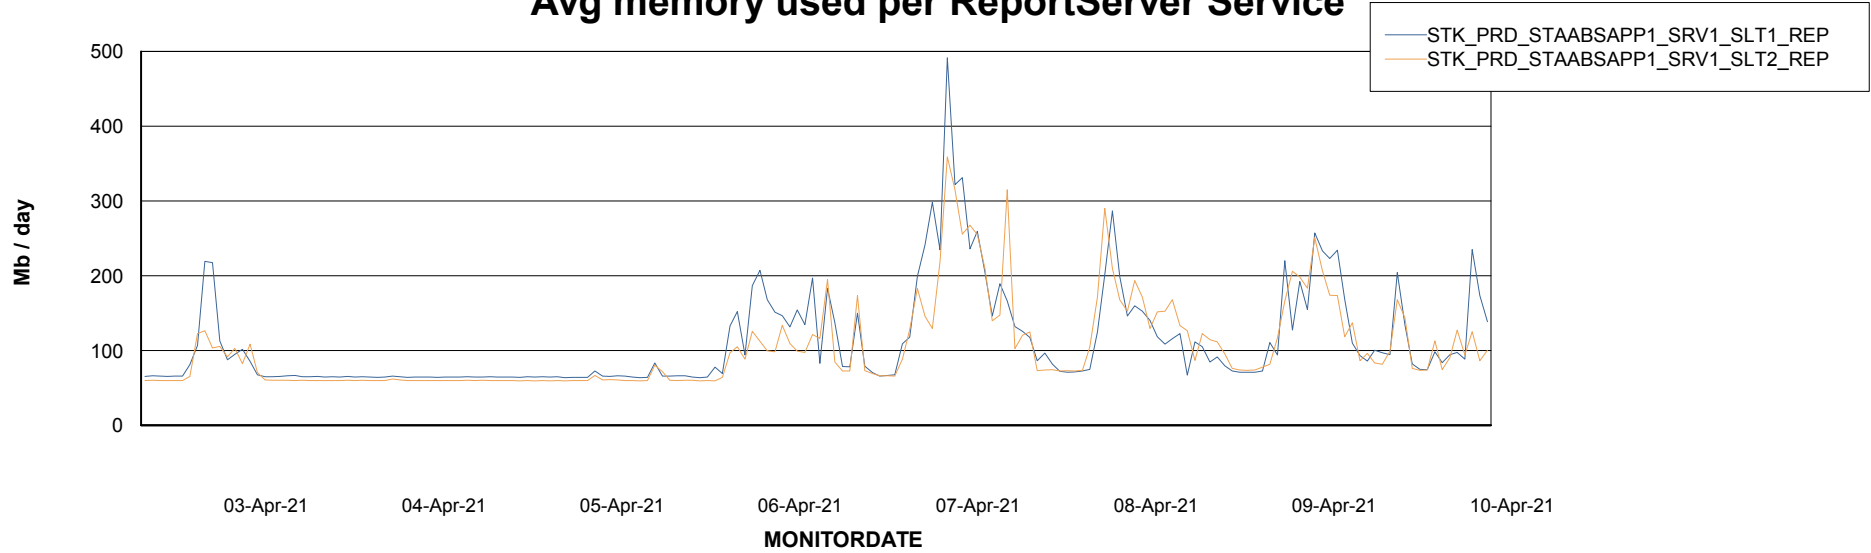

ABSSolute Application ReportServer Services

Avg memory used per ReportServer Service