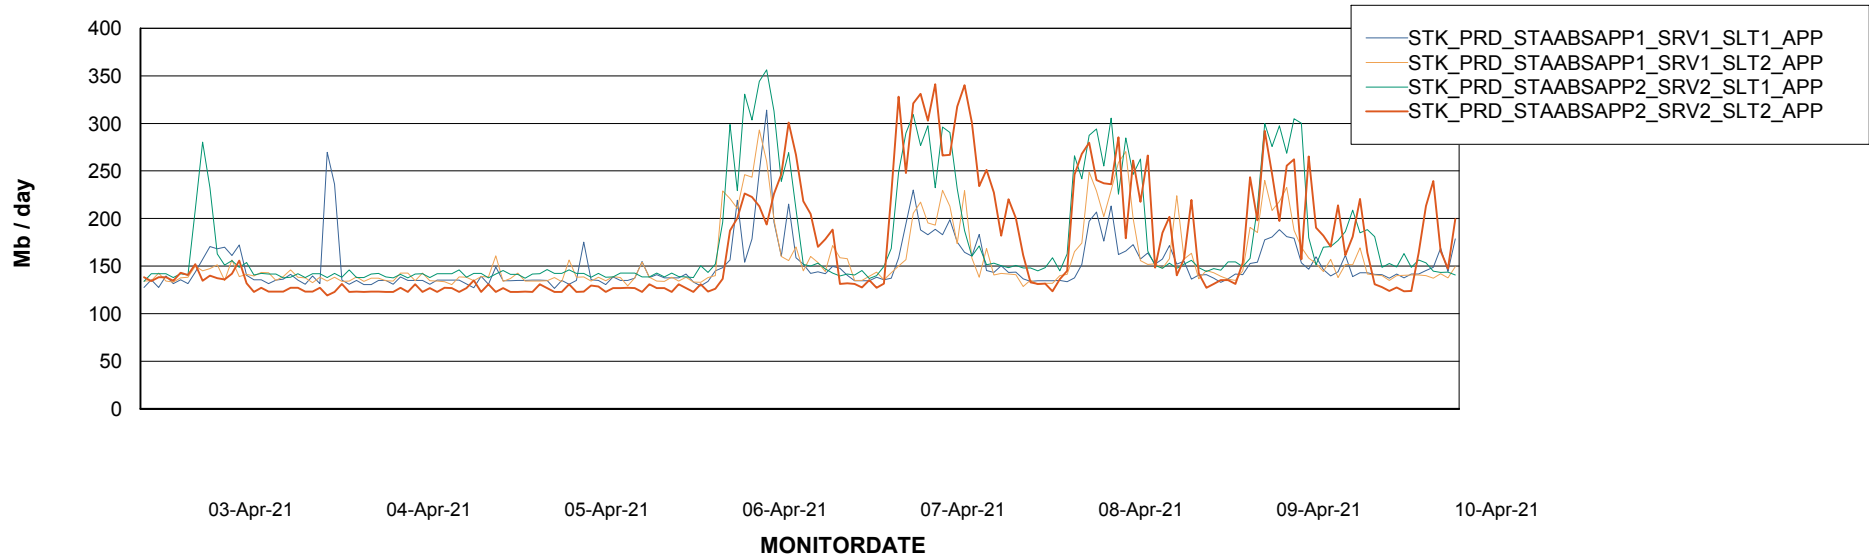

Weekly SLA Customer Report

Customer STK_Production
Database ID 82

Database Performance STKDB_ABS1 Production Database

Weekly SLA Customer Report

Customer STK_Production
Database ID 82

Database Performance STKDB_ABS1SB Standby Database

Weekly SLA Customer Report

Customer STK_Production
 Database ID 82

DATABASE SIZE STKDB_ABS1 Production Database

Database growth over last month

Database Tablespace STKDB_ABS1 Production Database

Date	Tablespace Name	Filesize (Gb)	Usedsize (Gb)	Percentage free
10-Apr-21	ABSDATA	177	122	31
	INDX	206	170	17
09-Apr-21	ABSDATA	177	122	31
	INDX	206	170	17
08-Apr-21	ABSDATA	177	122	31
	INDX	206	170	17
07-Apr-21	ABSDATA	177	122	31
	INDX	206	170	17
06-Apr-21	ABSDATA	177	122	31
	INDX	206	170	17
05-Apr-21	ABSDATA	177	122	31
	INDX	206	170	17
04-Apr-21	ABSDATA	177	122	31
	INDX	206	170	17

Weekly SLA Customer Report

Customer STK_Production
Database ID 82

ABSolute Application Server Services

Avg memory used per ABS Server Service

Avg users per day per ABS server

Weekly SLA Customer Report

Customer STK_Production
Database ID 82