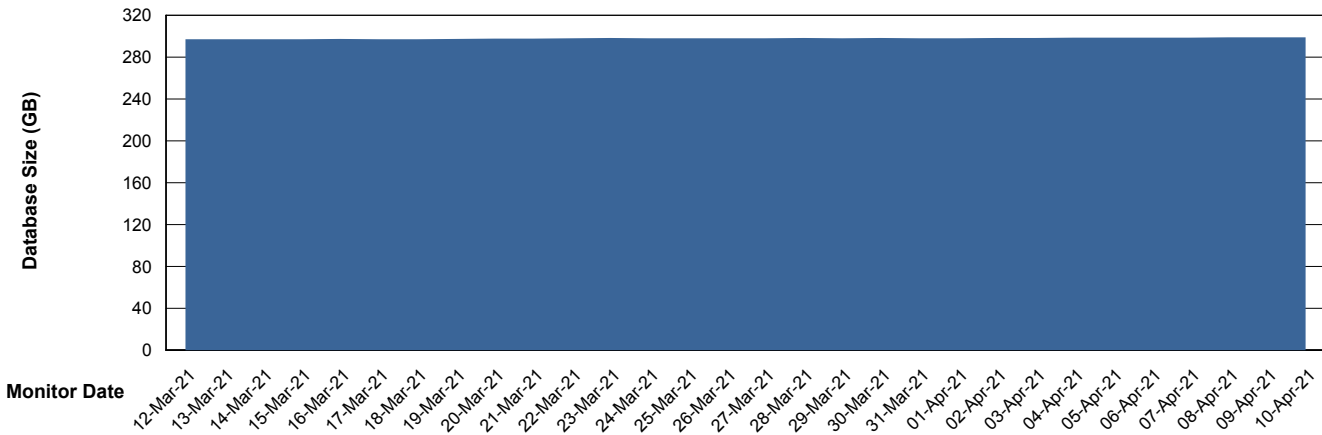

Database growth over last month

Database Tablespace STKDB_ABS1 Production Database

Date	Tablespace Name	Filesize (Gb)	Usedsize (Gb)	Percentage free
10-Apr-21	ABSDATA	177	122	31
	INDX	206	170	17
09-Apr-21	ABSDATA	177	122	31
	INDX	206	170	17
08-Apr-21	ABSDATA	177	122	31
	INDX	206	170	17
07-Apr-21	ABSDATA	177	122	31
	INDX	206	170	17
06-Apr-21	ABSDATA	177	122	31
	INDX	206	170	17
05-Apr-21	ABSDATA	177	122	31
	INDX	206	170	17
04-Apr-21	ABSDATA	177	122	31
	INDX	206	170	17