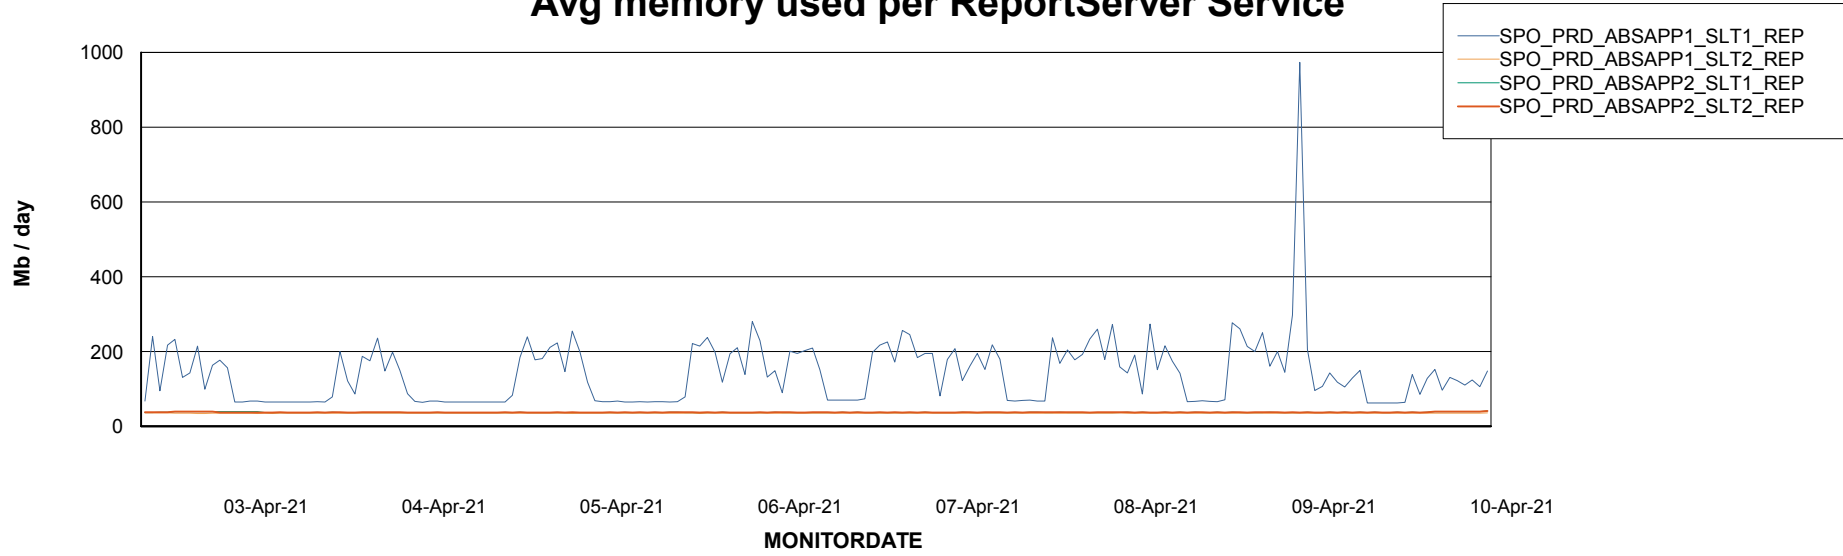

ABSSolute Application ReportServer Services

Avg memory used per ReportServer Service