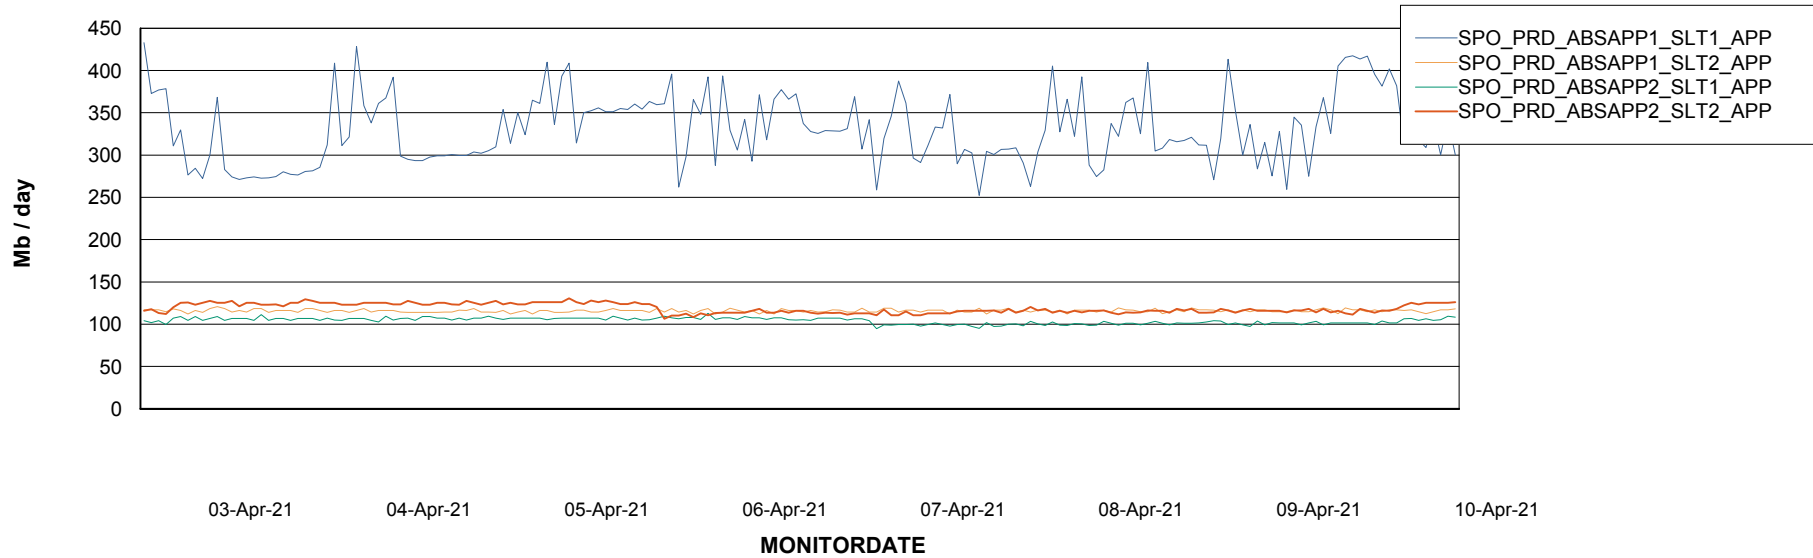

ABSSolute Application Server Services

Avg memory used per ABS Server Service