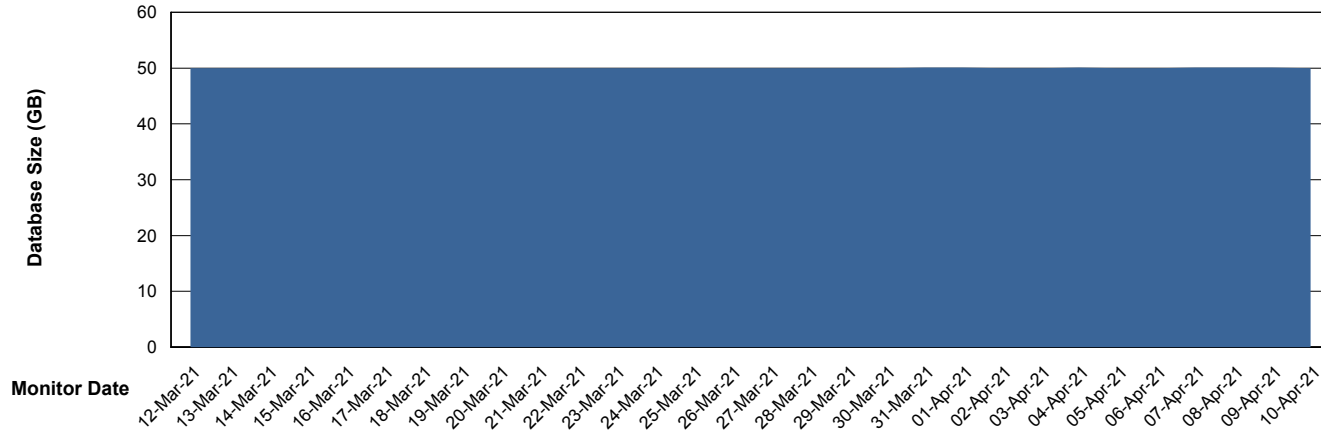

DATABASE SIZE SPODB_BI

Database growth over last month