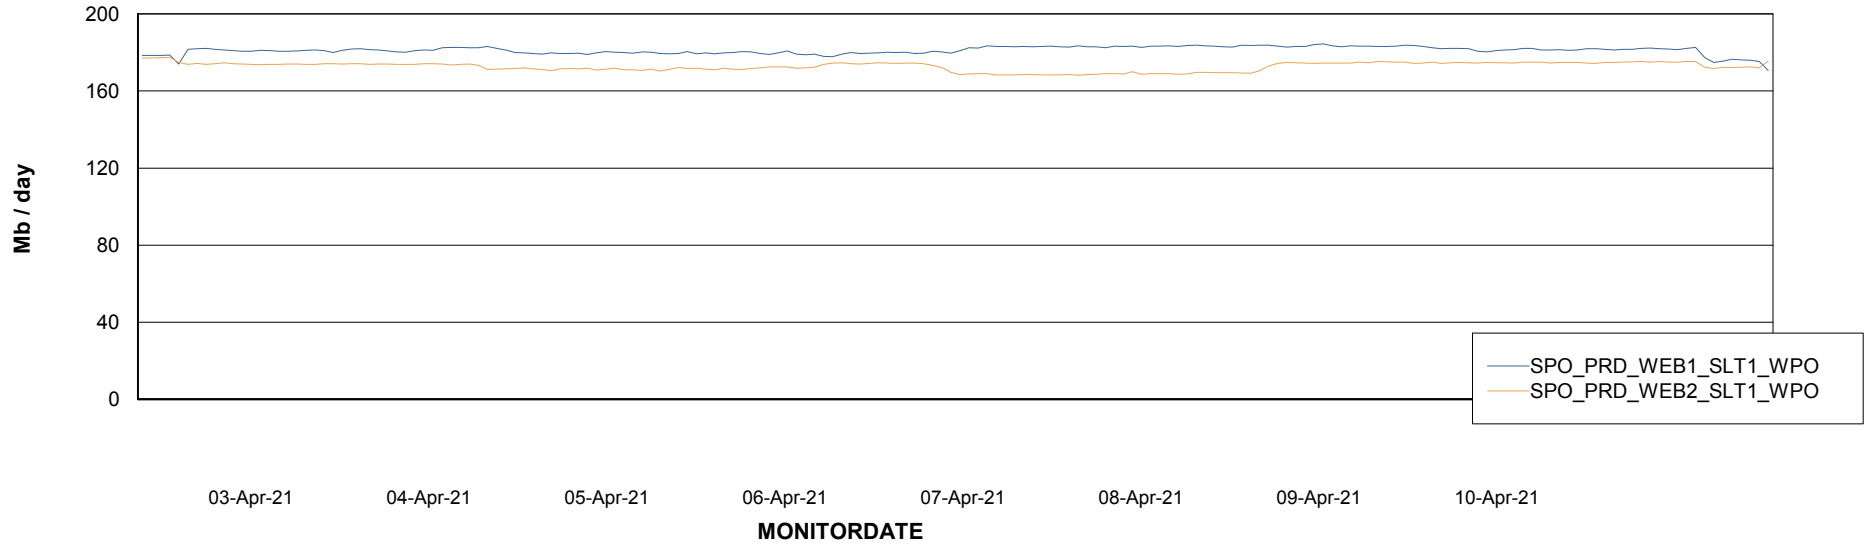

ABSSolute Web Component Services

Avg memory used per ABS Web component