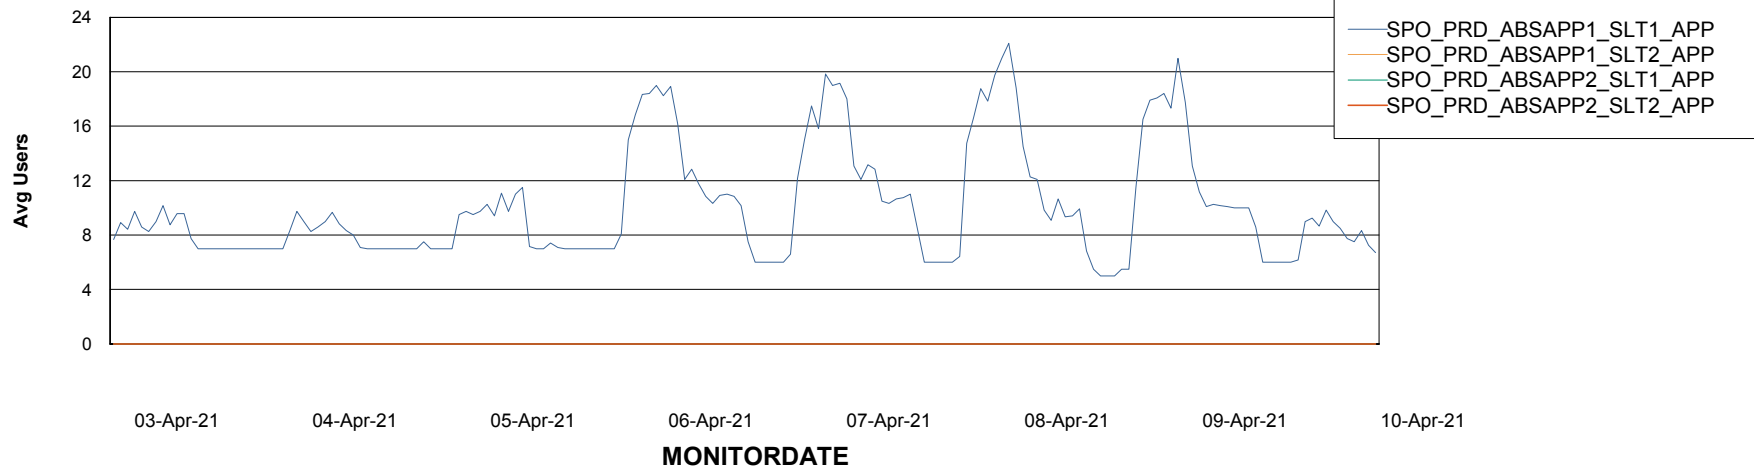

Avg users per day per ABS server