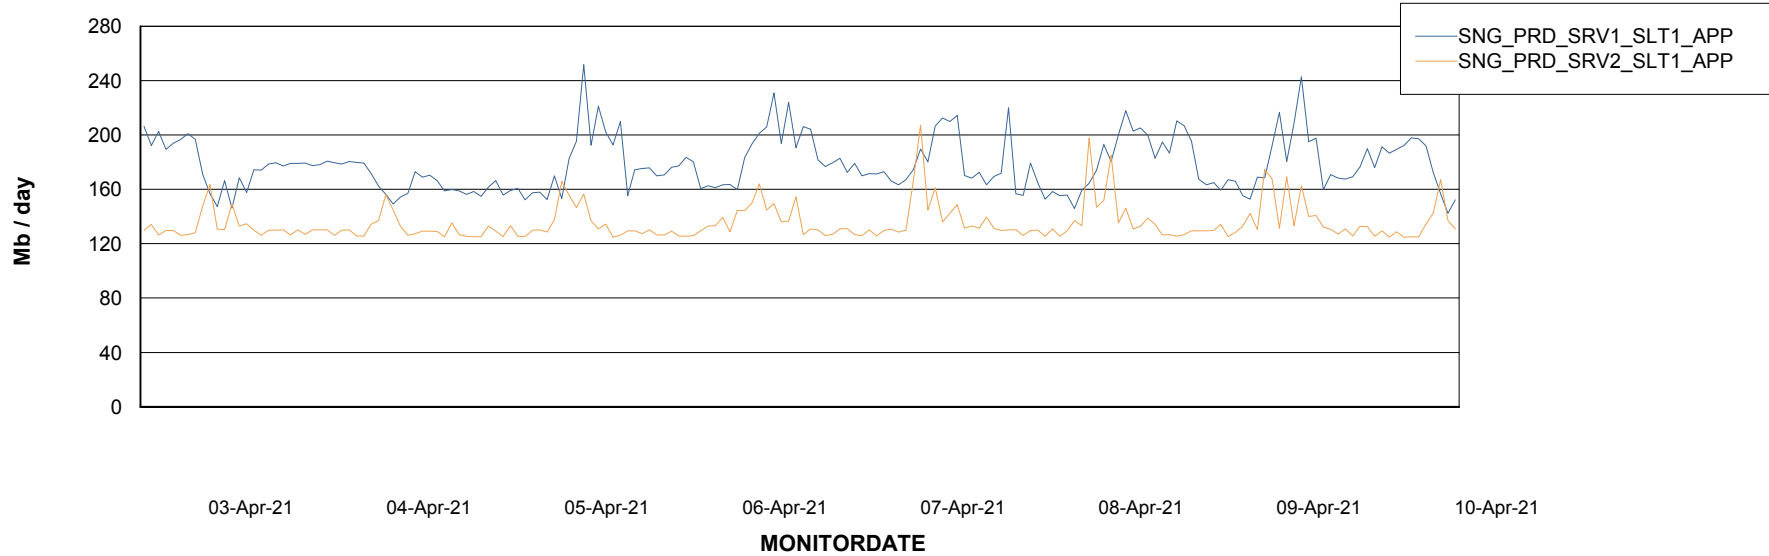

Database Tablespace SNGDB_Production

Date	Tablespace Name	Filesize (Gb)	Usedsize (Gb)	Percentage free
10-Apr-21	ABSDATA	40	27	33
	INDX	80	68	15
09-Apr-21	ABSDATA	40	27	33
	INDX	80	68	15
08-Apr-21	ABSDATA	40	27	33
	INDX	80	68	15
07-Apr-21	ABSDATA	40	27	33
	INDX	80	68	15
06-Apr-21	ABSDATA	40	27	33
	INDX	80	68	15
05-Apr-21	ABSDATA	40	27	33
	INDX	80	68	15
04-Apr-21	ABSDATA	40	27	33
	INDX	80	68	15

Weekly SLA Customer Report

Customer SNG_Production
Database ID 70

ABSSolute Application Server Services

Avg memory used per ABS Server Service

Avg users per day per ABS server

Weekly SLA Customer Report

Customer SNG_Production
Database ID 70