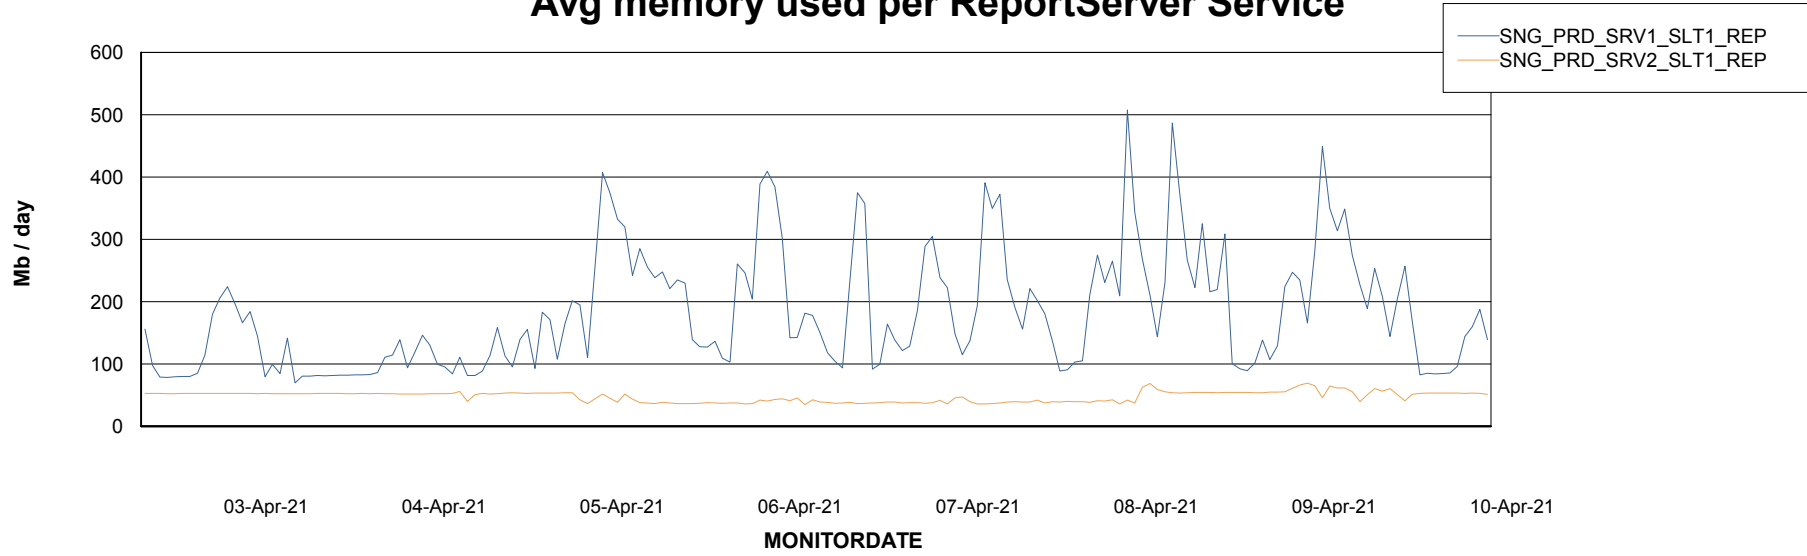

ABSSolute Application ReportServer Services

Avg memory used per ReportServer Service