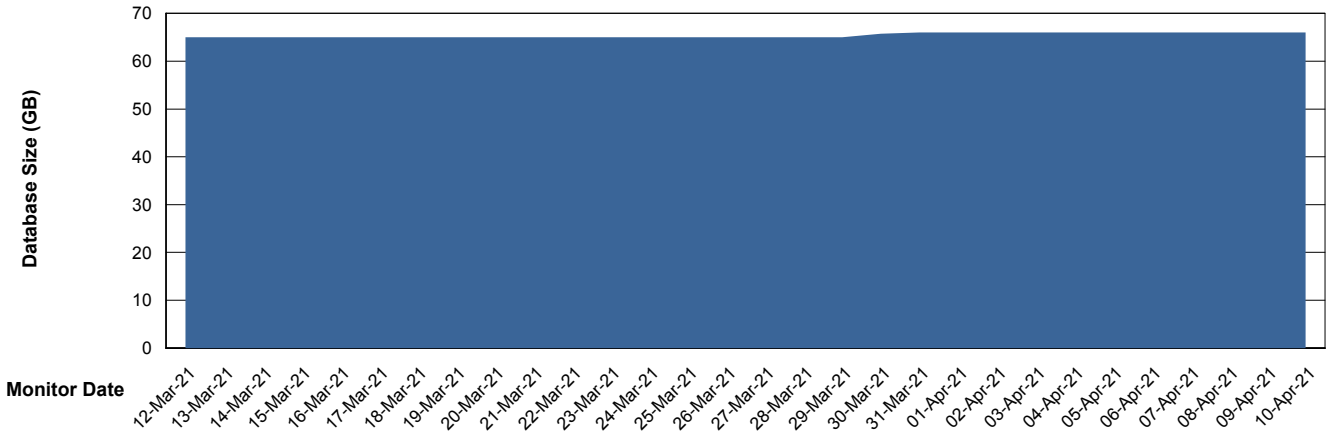

Weekly SLA Customer Report

Customer RSS Production
Database ID 52

Database Performance RSS_DB_Primary (2020)

Weekly SLA Customer Report

Customer RSS Production
Database ID 52

Database Performance RSS_DB_Standby (2020)

Weekly SLA Customer Report

Customer RSS Production
 Database ID 52

DATABASE SIZE RSS_DB_Primary (2020)

Database growth over last month

Database Tablespace RSS_DB_Primary (2020)

Date	Tablespace Name	Filesize (Gb)	Usedsize (Gb)	Percentage free
10-Apr-21	ABSDATA	42	32	24
	INDX	37	33	11
09-Apr-21	ABSDATA	42	32	24
	INDX	37	33	11
08-Apr-21	ABSDATA	42	32	24
	INDX	37	33	11
07-Apr-21	ABSDATA	42	32	24
	INDX	37	33	11
06-Apr-21	ABSDATA	42	32	24
	INDX	37	33	11
05-Apr-21	ABSDATA	42	32	24
	INDX	37	33	11
04-Apr-21	ABSDATA	42	32	24
	INDX	37	33	11