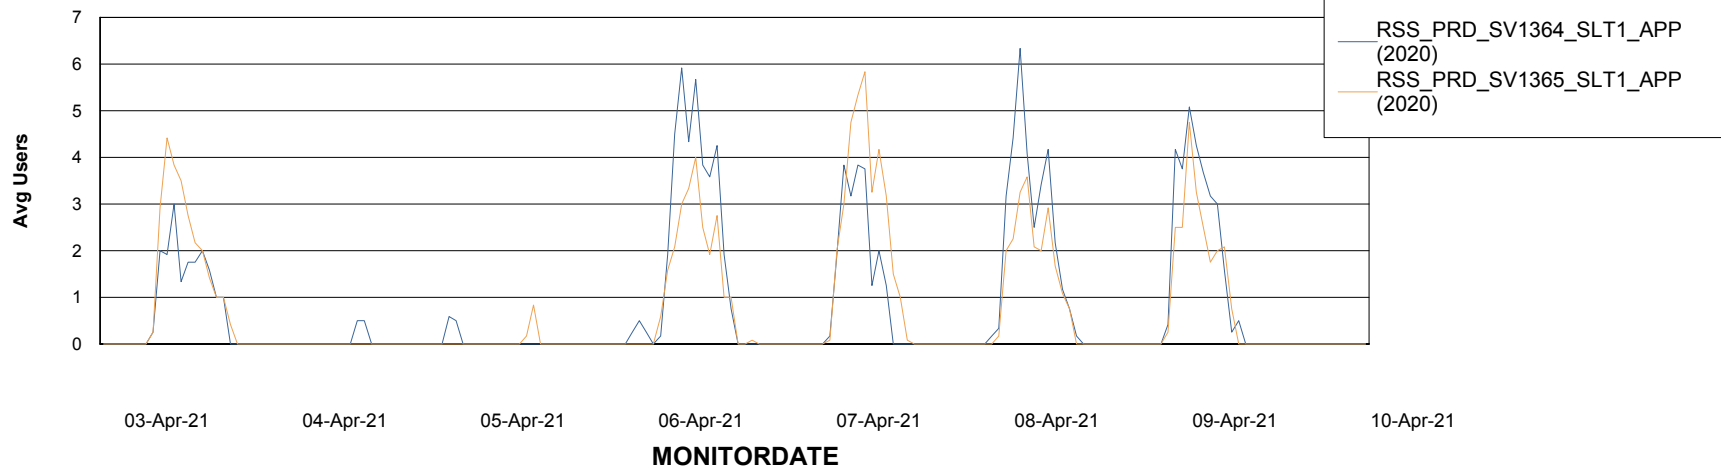

Weekly SLA Customer Report

Customer RSS Production
Database ID 52

ABSSolute Application Server Services

Avg memory used per ABS Server Service

Avg users per day per ABS server

Weekly SLA Customer Report

Customer RSS Production
Database ID 52