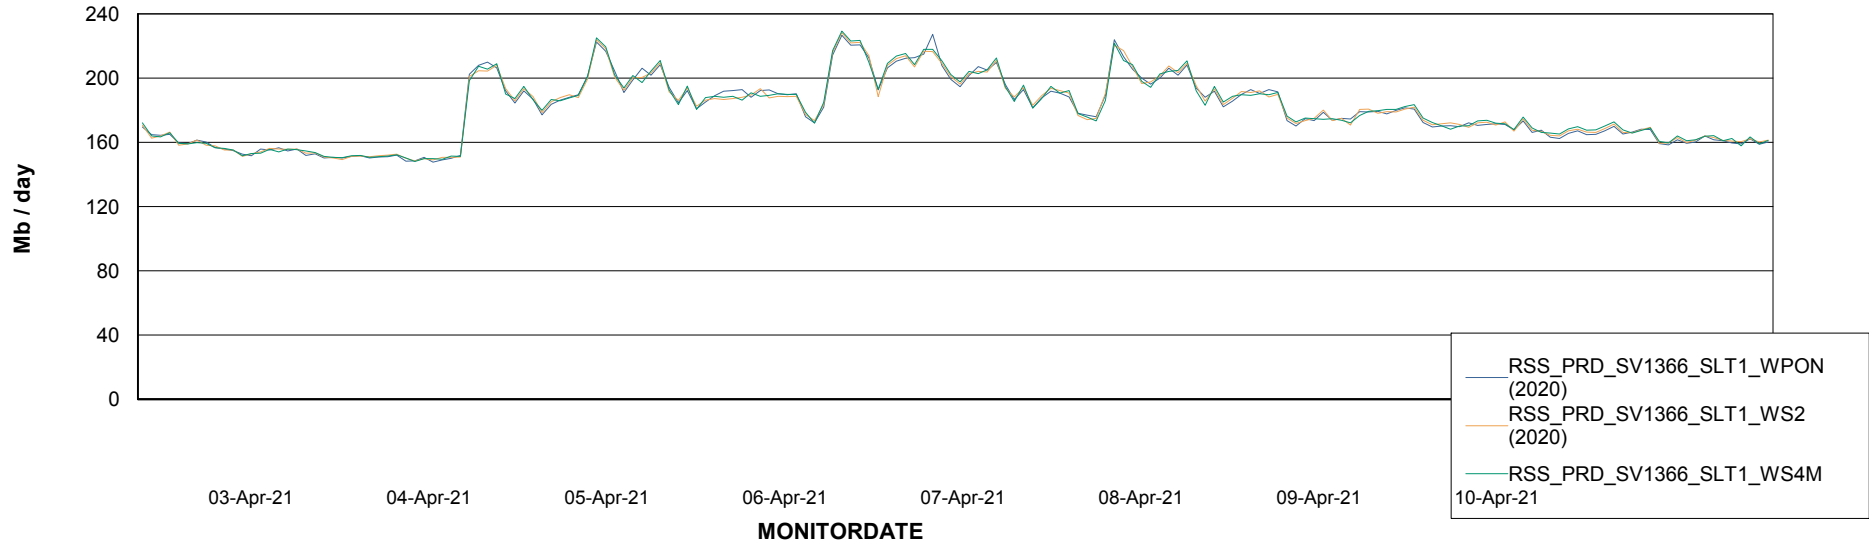

ABSSolute Application ReportServer Services

Avg memory used per ReportServer Service

Weekly SLA Customer Report

Customer RSS Production
Database ID 52

ABSSolute Web Component Services

Avg memory used per ABS Web component