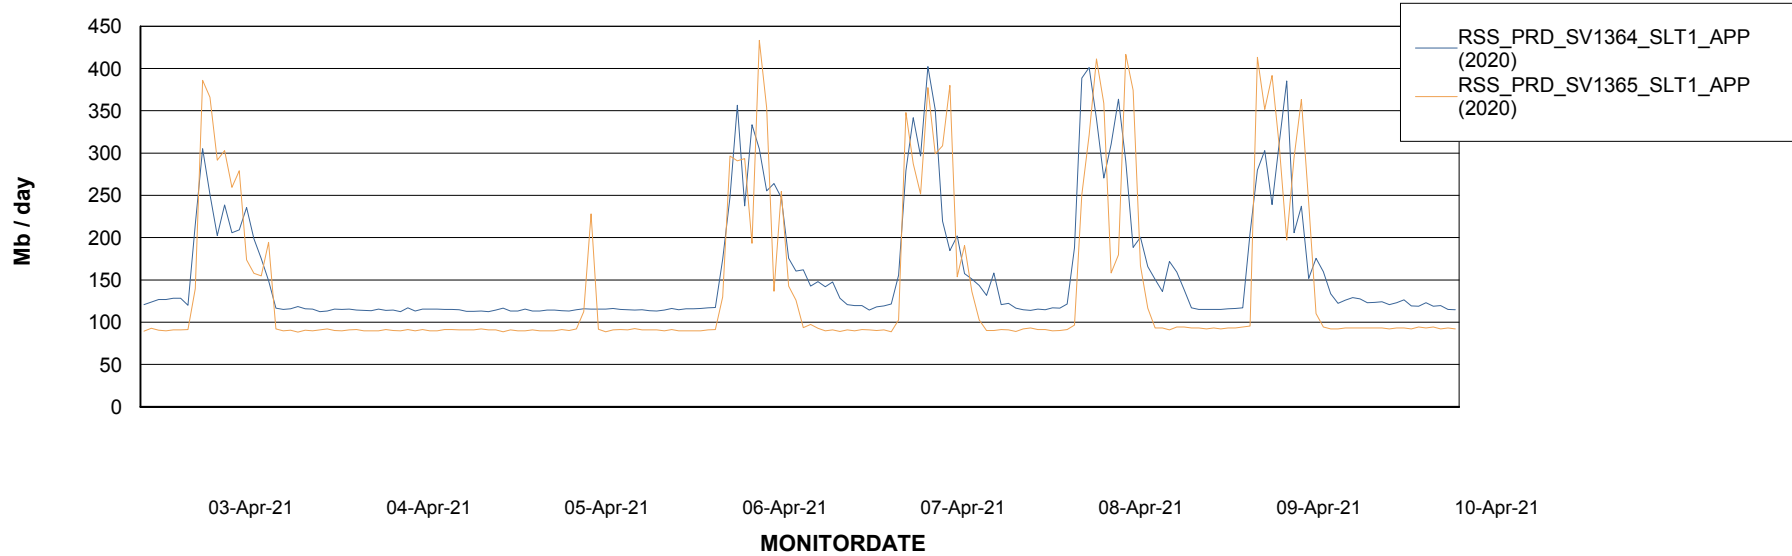

Weekly SLA Customer Report

Customer RSS Production
 Database ID 52

DATABASE SIZE RSS_DB_Primary (2020)

Database growth over last month

Database Tablespace RSS_DB_Primary (2020)

Date	Tablespace Name	Filesize (Gb)	Usedsize (Gb)	Percentage free
10-Apr-21	ABSDATA	42	32	24
	INDX	37	33	11
09-Apr-21	ABSDATA	42	32	24
	INDX	37	33	11
08-Apr-21	ABSDATA	42	32	24
	INDX	37	33	11
07-Apr-21	ABSDATA	42	32	24
	INDX	37	33	11
06-Apr-21	ABSDATA	42	32	24
	INDX	37	33	11
05-Apr-21	ABSDATA	42	32	24
	INDX	37	33	11
04-Apr-21	ABSDATA	42	32	24
	INDX	37	33	11

Weekly SLA Customer Report

Customer RSS Production
Database ID 52

ABSSolute Application Server Services

Avg memory used per ABS Server Service

Avg users per day per ABS server

Weekly SLA Customer Report

Customer RSS Production
Database ID 52