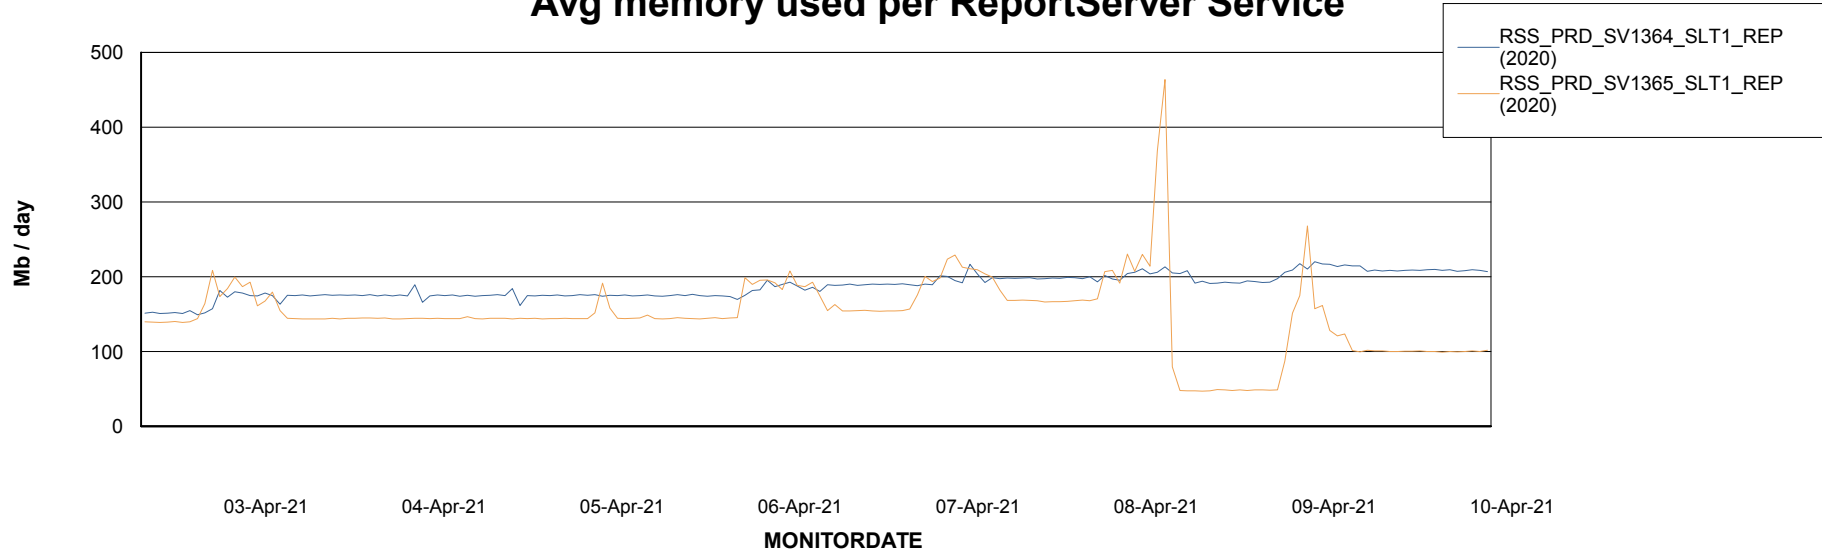

ABSSolute Application ReportServer Services

Avg memory used per ReportServer Service