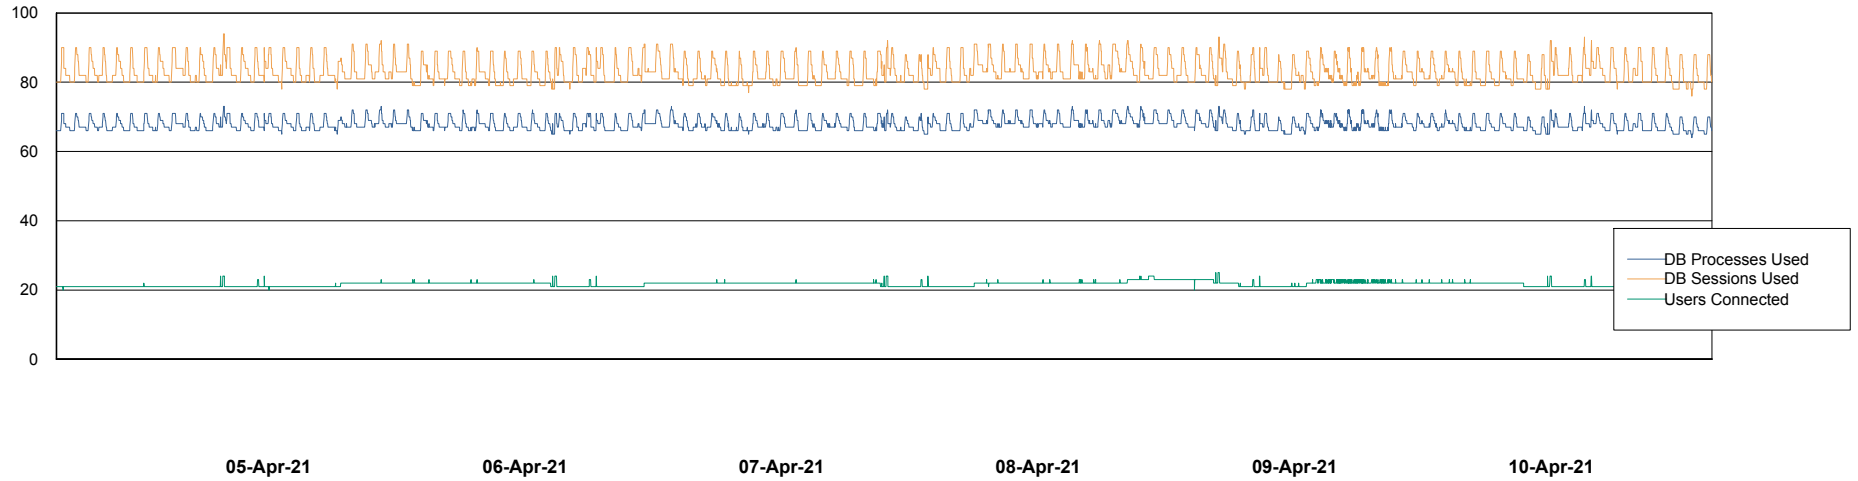

Weekly SLA Customer Report

Customer RSS Production
Database ID 52

Database Performance RSS_DB_Primary (2020)

Weekly SLA Customer Report

Customer RSS Production
Database ID 52

Database Performance RSS_DB_Standby (2020)