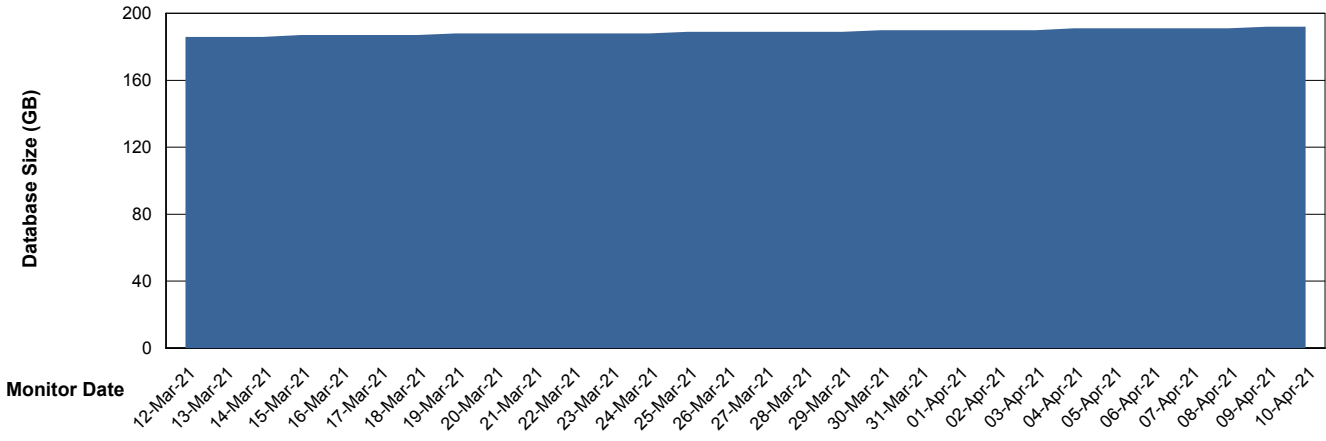

DB Processes Max 1,000

Weekly SLA Customer Report

Customer RFL_Production
 Database ID 36

DATABASE SIZE RFLDB_Production

Database growth over last month

Database Tablespace RFLDB_Production

Date	Tablespace Name	Filesize (Gb)	Usedsize (Gb)	Percentage free
10-Apr-21	ABSDATA	72	57	21
	INDX	160	129	19
09-Apr-21	ABSDATA	72	57	21
	INDX	160	129	19
08-Apr-21	ABSDATA	72	57	21
	INDX	160	129	19
07-Apr-21	ABSDATA	72	57	21
	INDX	160	129	19
06-Apr-21	ABSDATA	72	57	21
	INDX	160	129	19
05-Apr-21	ABSDATA	72	57	21
	INDX	160	129	20
04-Apr-21	ABSDATA	72	57	21
	INDX	160	129	20

Weekly SLA Customer Report

Customer RFL_Production
Database ID 36

ABSolute Application Server Services

Avg memory used per ABS Server Service

Avg users per day per ABS server

Weekly SLA Customer Report

Customer RFL_Production
Database ID 36