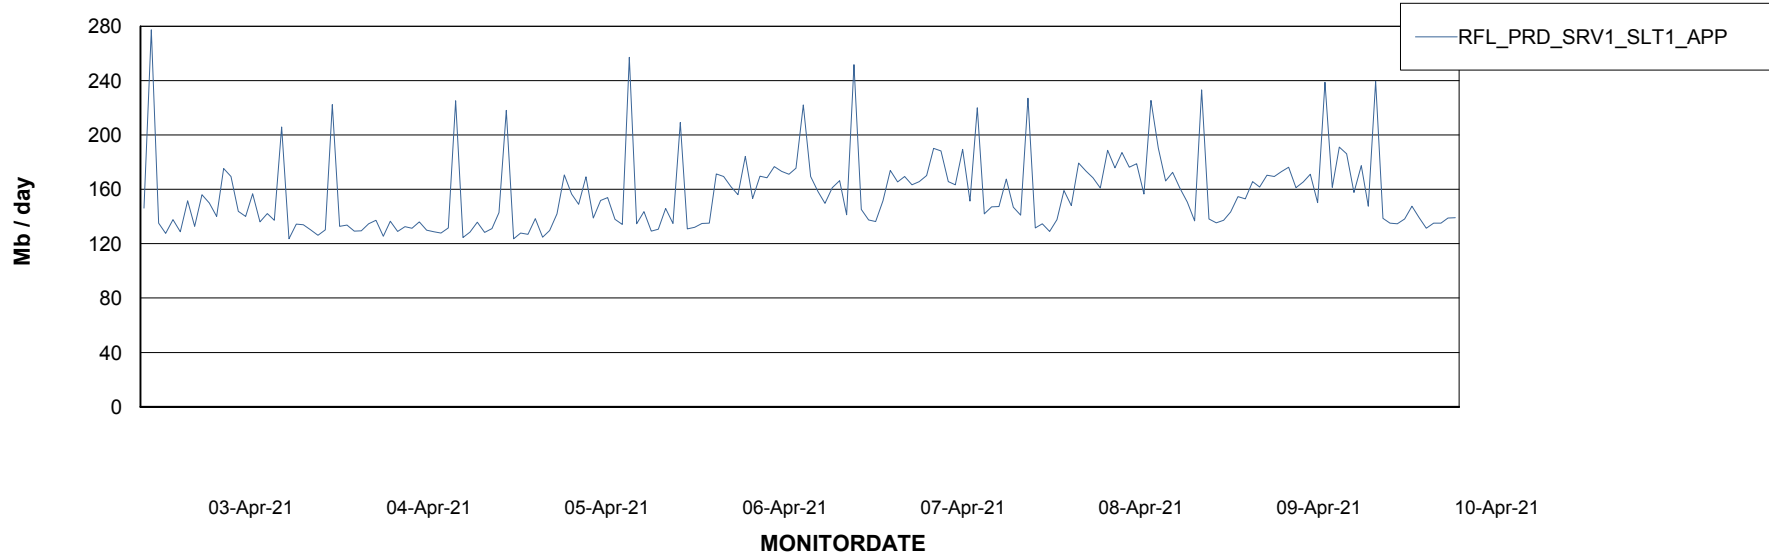

DB Processes Max 1,000

Weekly SLA Customer Report

Customer RFL_Production
 Database ID 36

DATABASE SIZE RFLDB_Production

Database growth over last month

Database Tablespace RFLDB_Production

Date	Tablespace Name	Filesize (Gb)	Usedsize (Gb)	Percentage free
10-Apr-21	ABSDATA	72	57	21
	INDX	160	129	19
09-Apr-21	ABSDATA	72	57	21
	INDX	160	129	19
08-Apr-21	ABSDATA	72	57	21
	INDX	160	129	19
07-Apr-21	ABSDATA	72	57	21
	INDX	160	129	19
06-Apr-21	ABSDATA	72	57	21
	INDX	160	129	19
05-Apr-21	ABSDATA	72	57	21
	INDX	160	129	20
04-Apr-21	ABSDATA	72	57	21
	INDX	160	129	20

Weekly SLA Customer Report

Customer RFL_Production
Database ID 36

ABSolute Application Server Services

Avg memory used per ABS Server Service

Avg users per day per ABS server

Weekly SLA Customer Report

Customer RFL_Production
Database ID 36