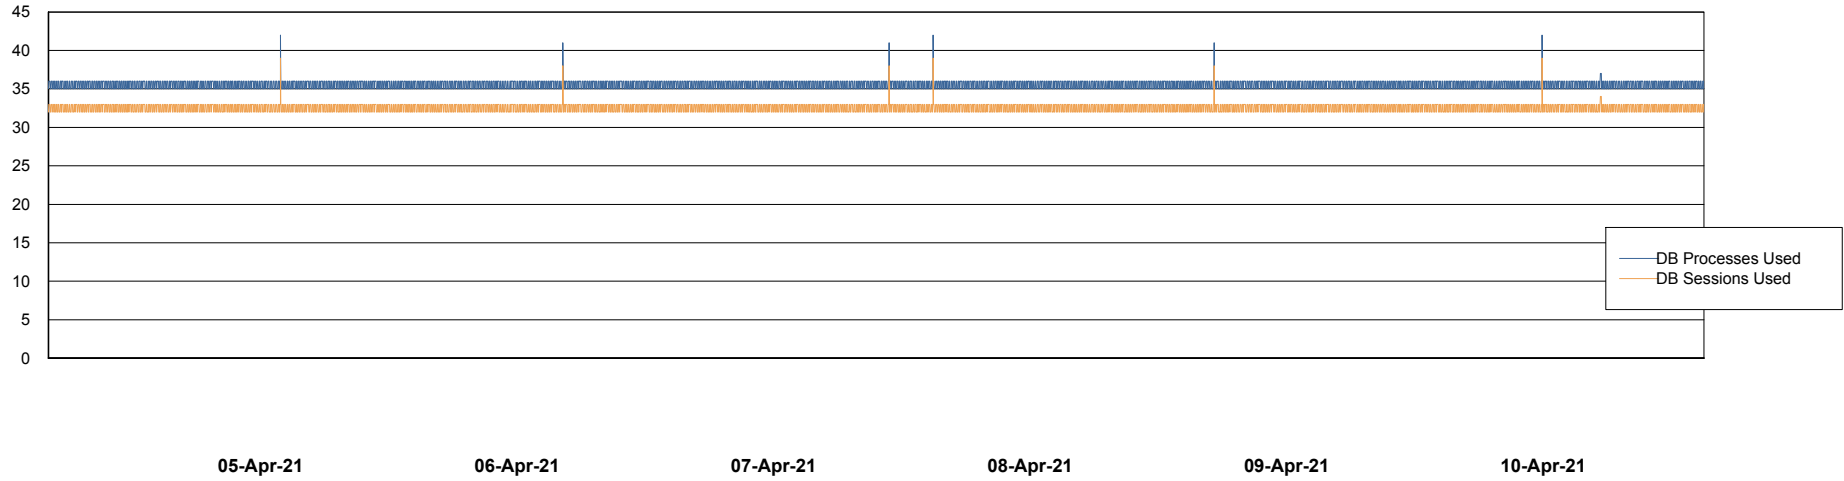

Database Performance RFLDB_Standby

DB Processes Max 1,000