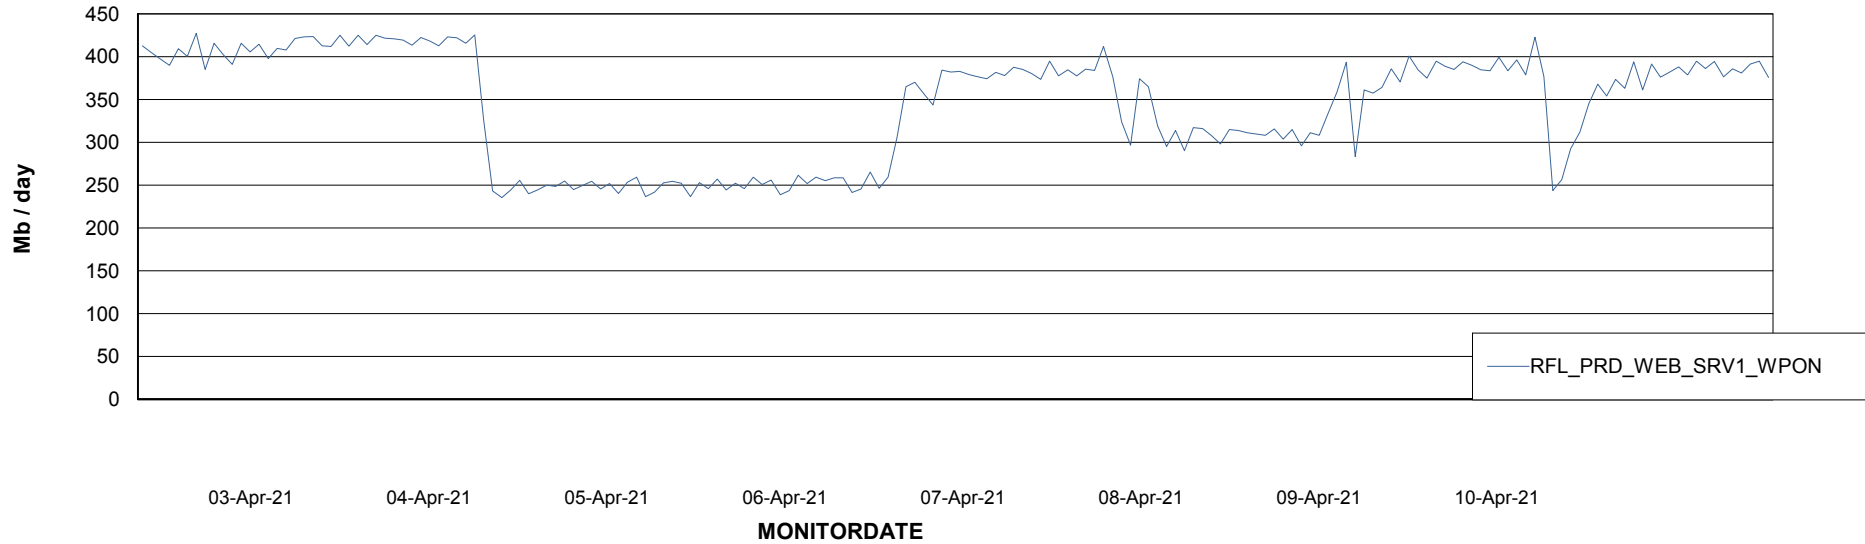

ABSSolute Application ReportServer Services

Avg memory used per ReportServer Service

Weekly SLA Customer Report

Customer RFL_Production
Database ID 36

ABSSolute Web Component Services

Avg memory used per ABS Web component