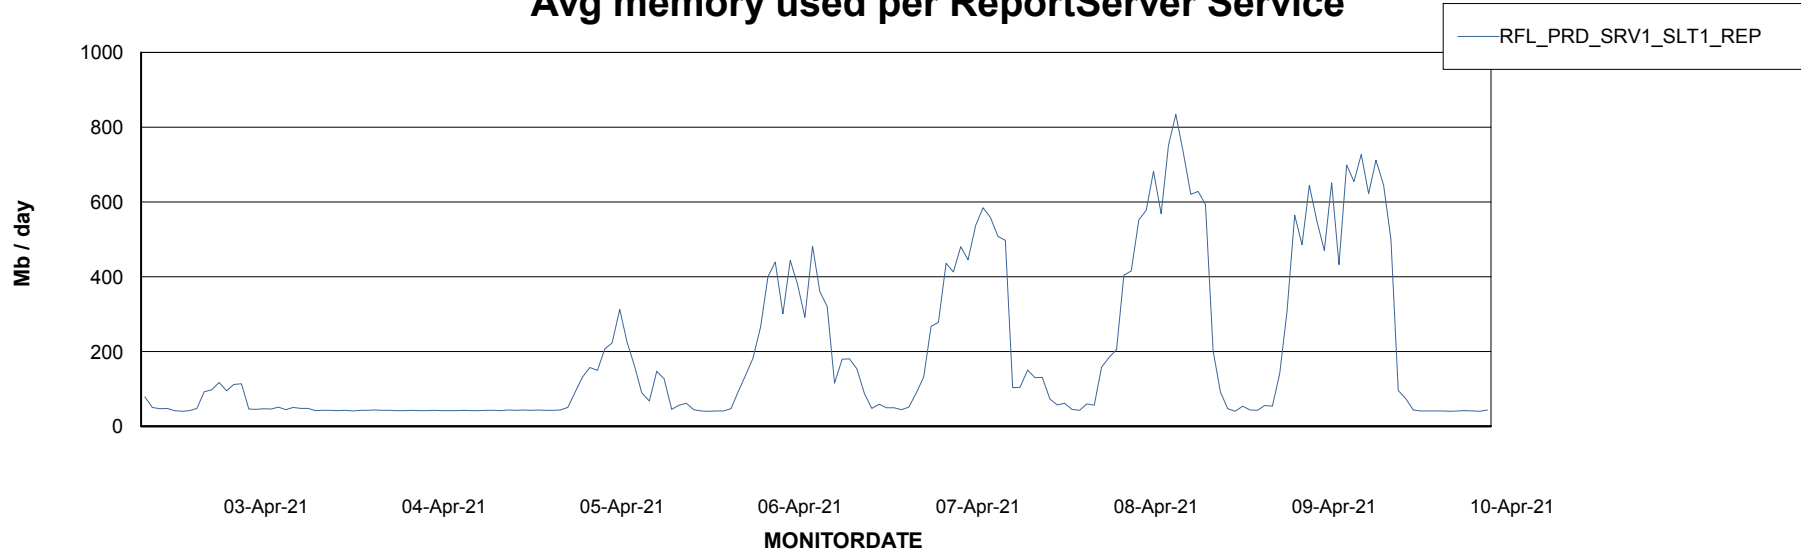

ABSSolute Application ReportServer Services

Avg memory used per ReportServer Service