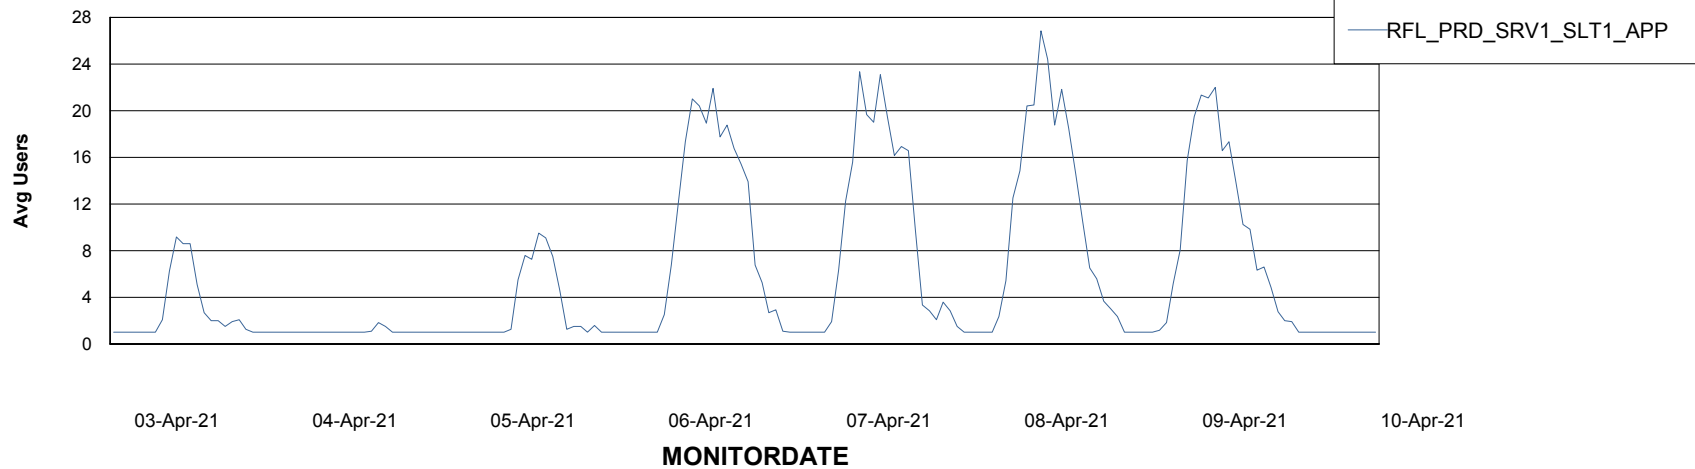

Weekly SLA Customer Report

Customer RFL_Production
Database ID 36

ABSolute Application Server Services

Avg memory used per ABS Server Service

Avg users per day per ABS server

Weekly SLA Customer Report

Customer RFL_Production
Database ID 36