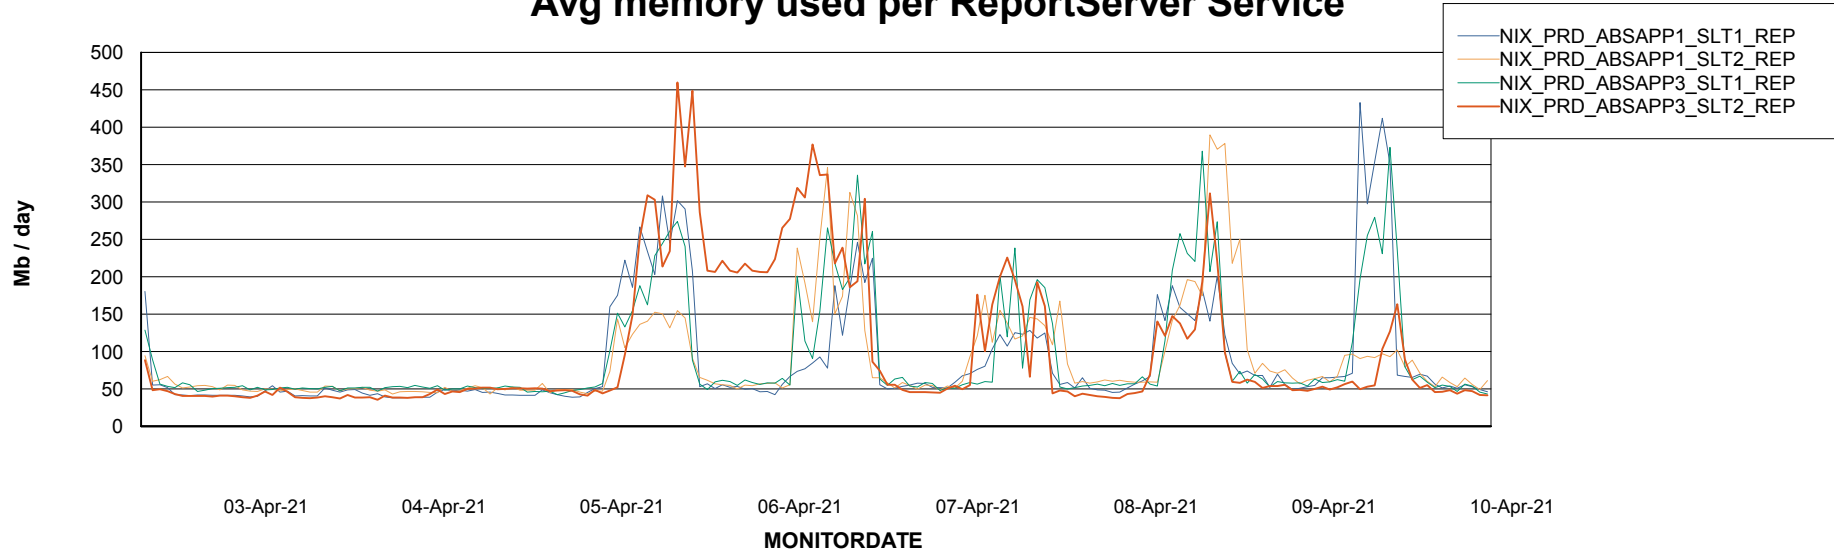

ABSSolute Application ReportServer Services

Avg memory used per ReportServer Service