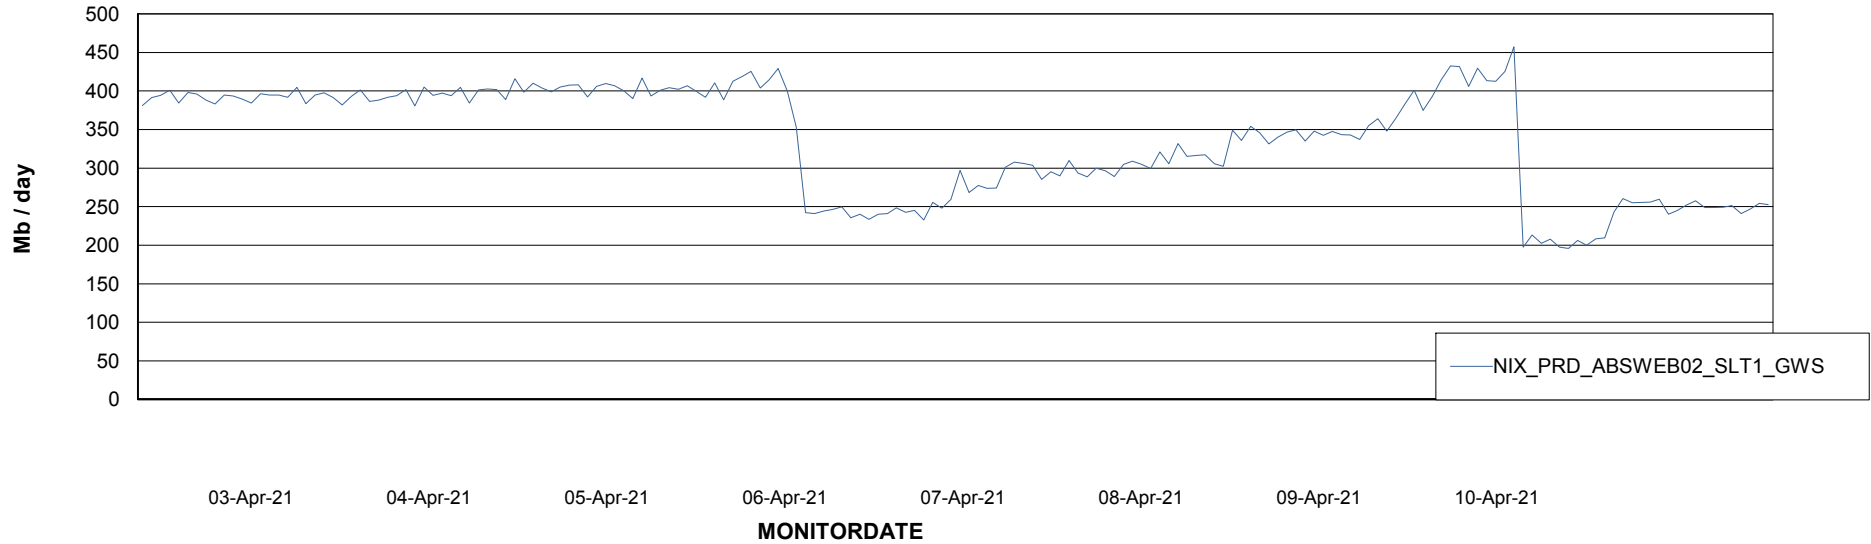

ABSSolute Web Component Services

Avg memory used per ABS Web component