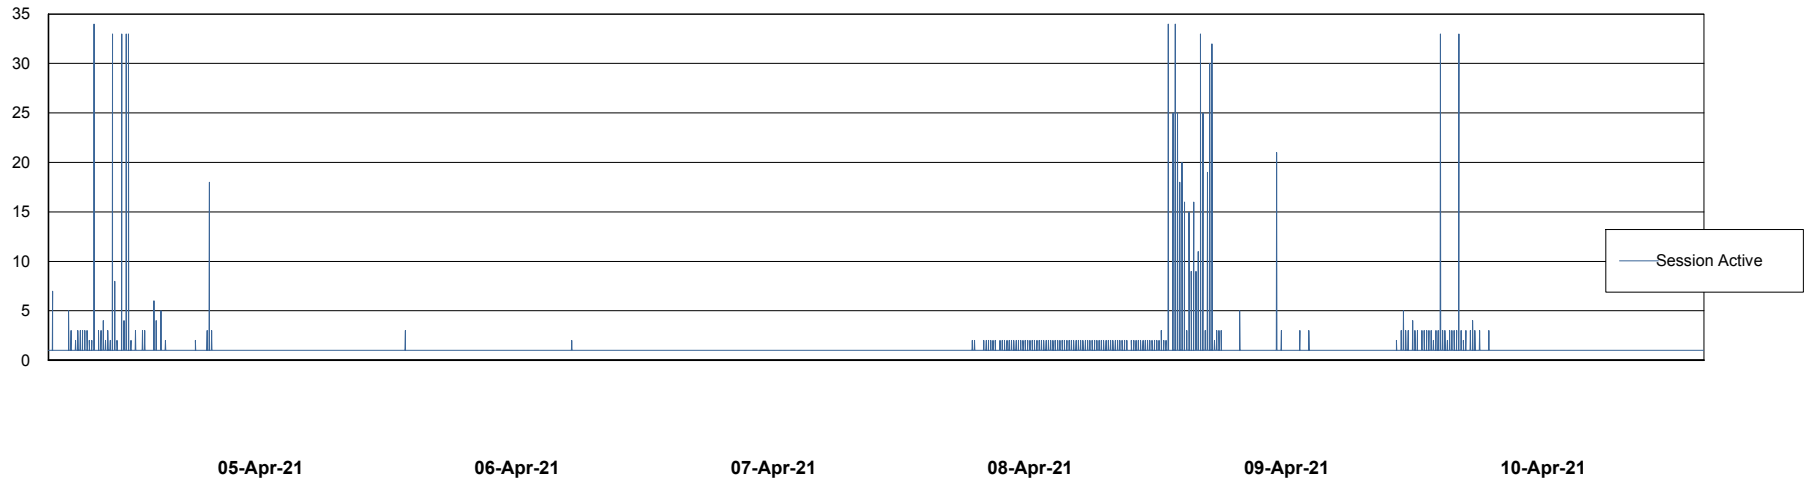

Database Performance NIXDB_Standby