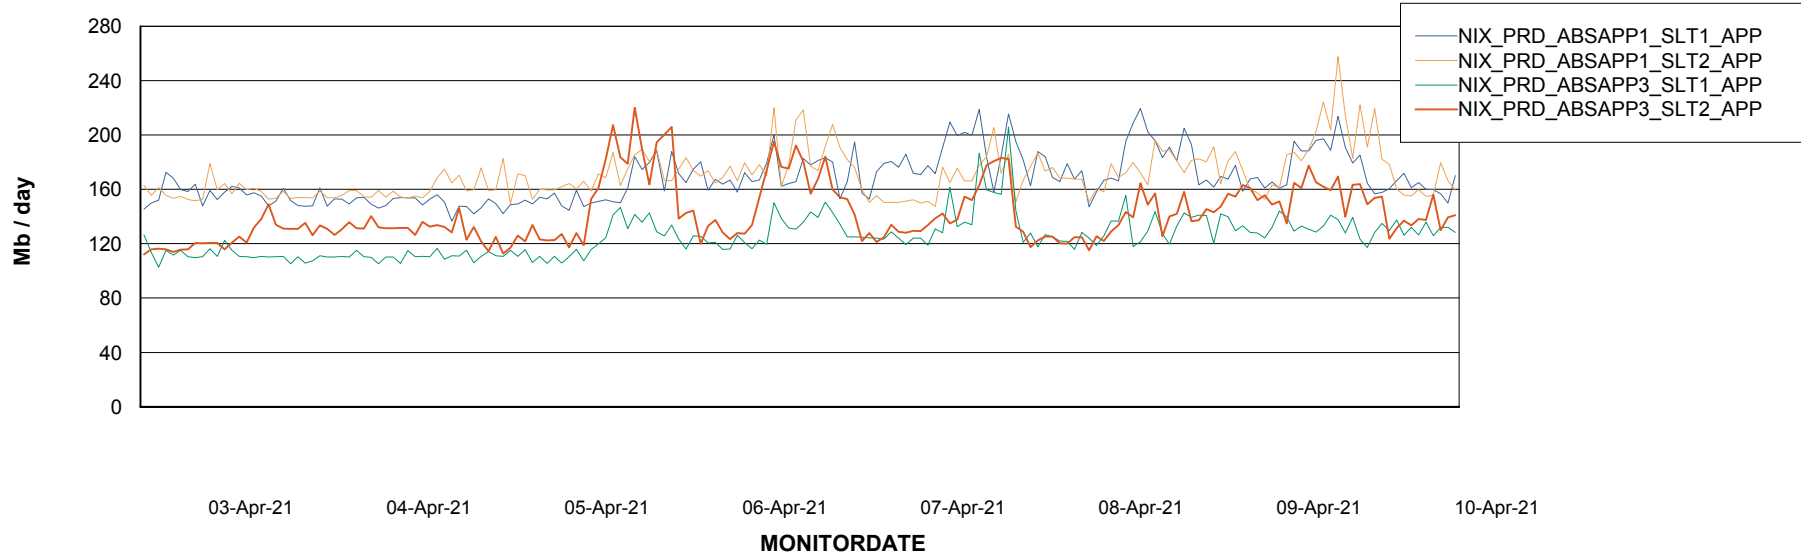

ABSSolute Application Server Services

Avg memory used per ABS Server Service