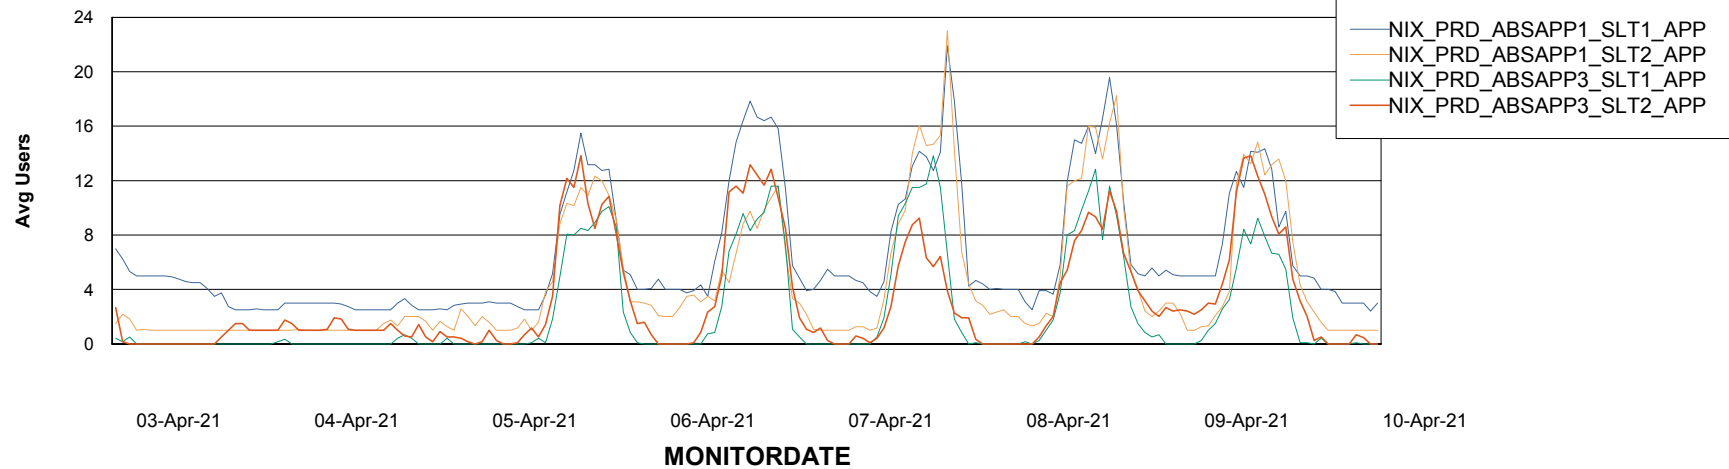

Avg users per day per ABS server