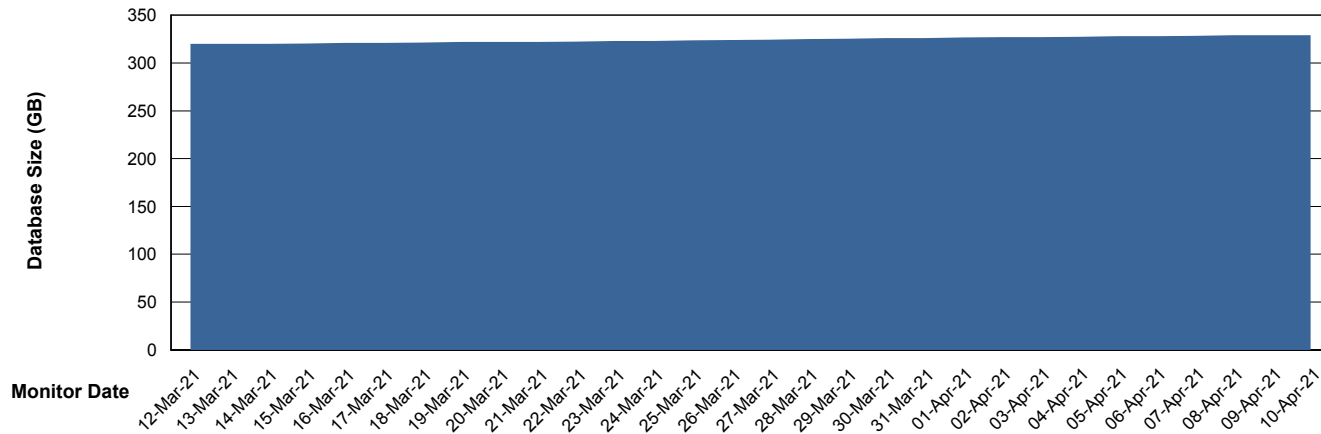

# Weekly SLA Customer Report

Customer NIX\_Production  
Database ID 51

DATABASE SIZE NIXDB\_BI

### Database growth over last month

DATABASE SIZE NIXDB\_Production

### Database growth over last month