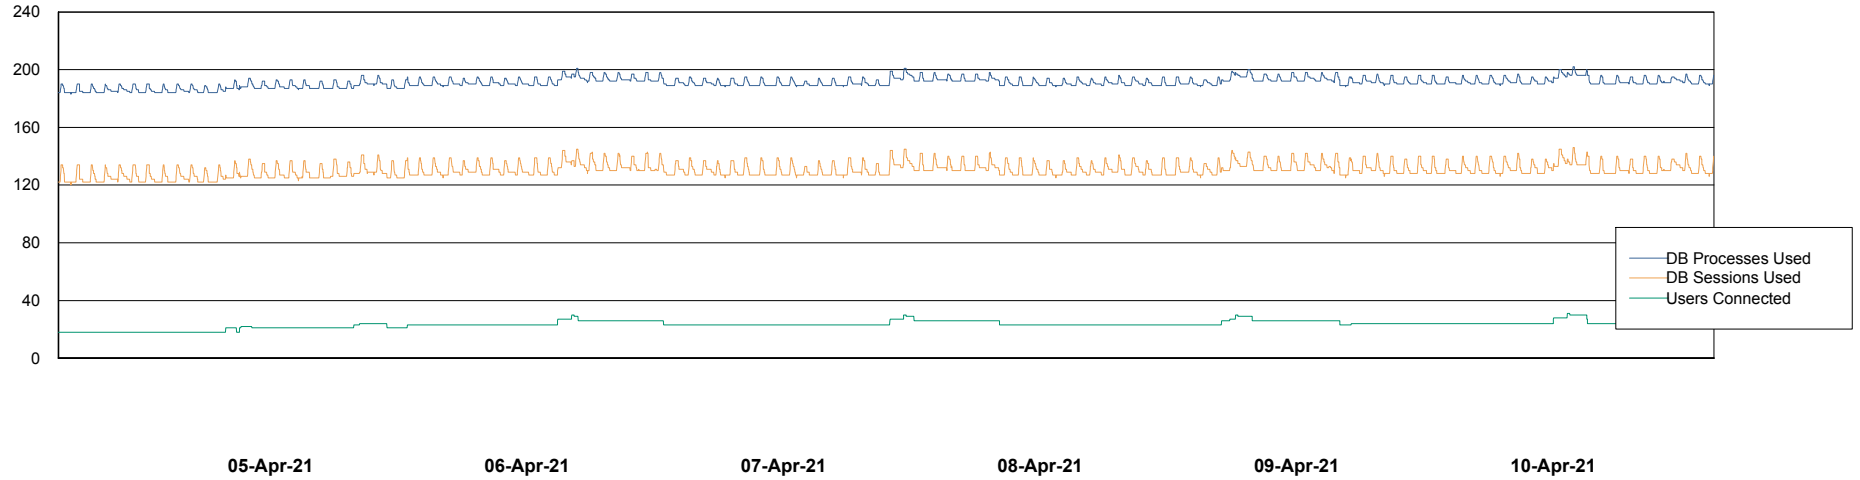

Database Performance LLGDB_Standby