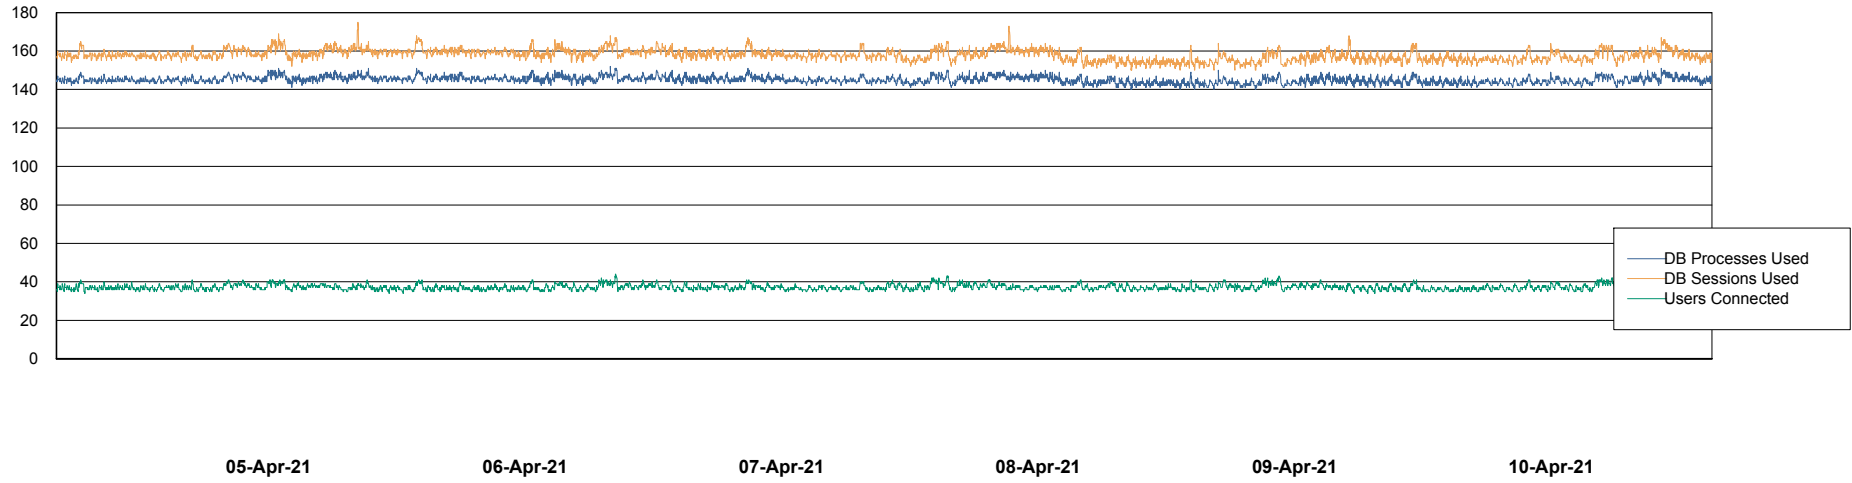

Database Performance LLGDB_BI02