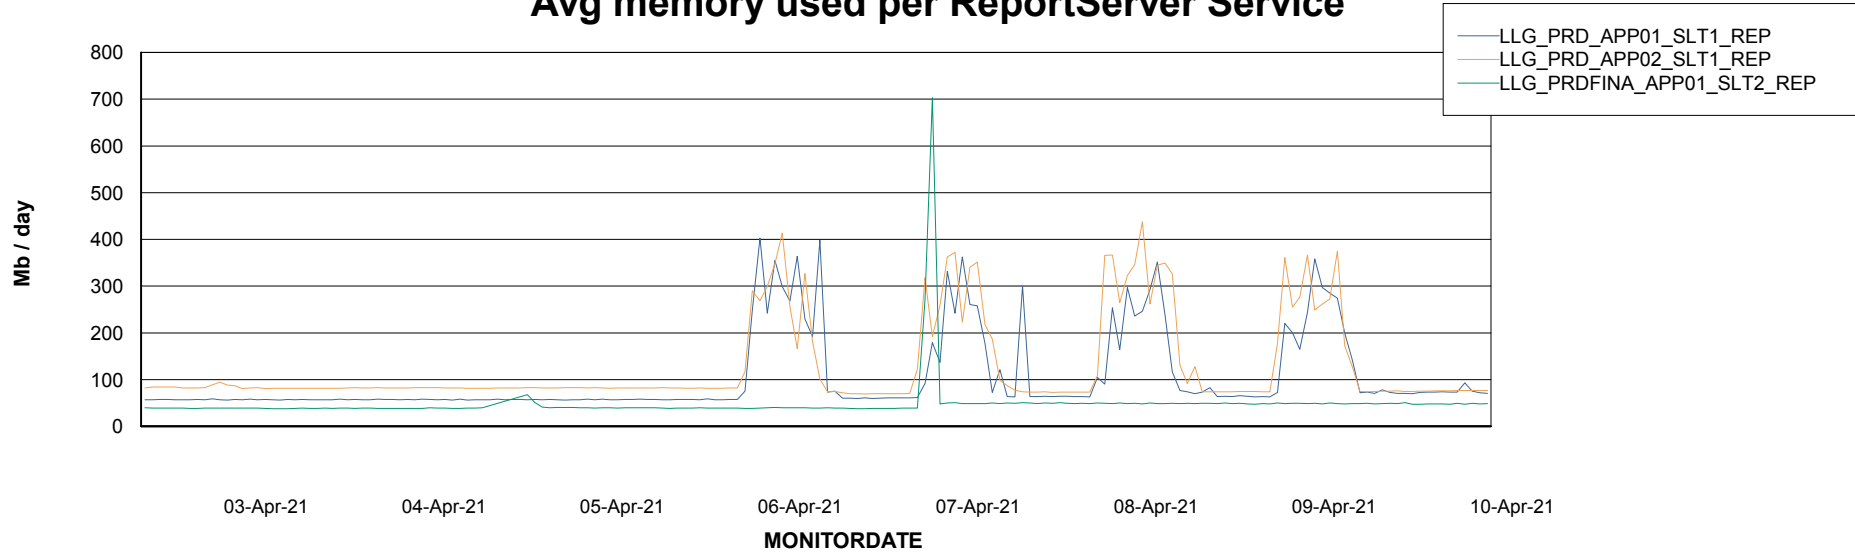

ABSSolute Application Server Services

Avg memory used per ReportServer Service