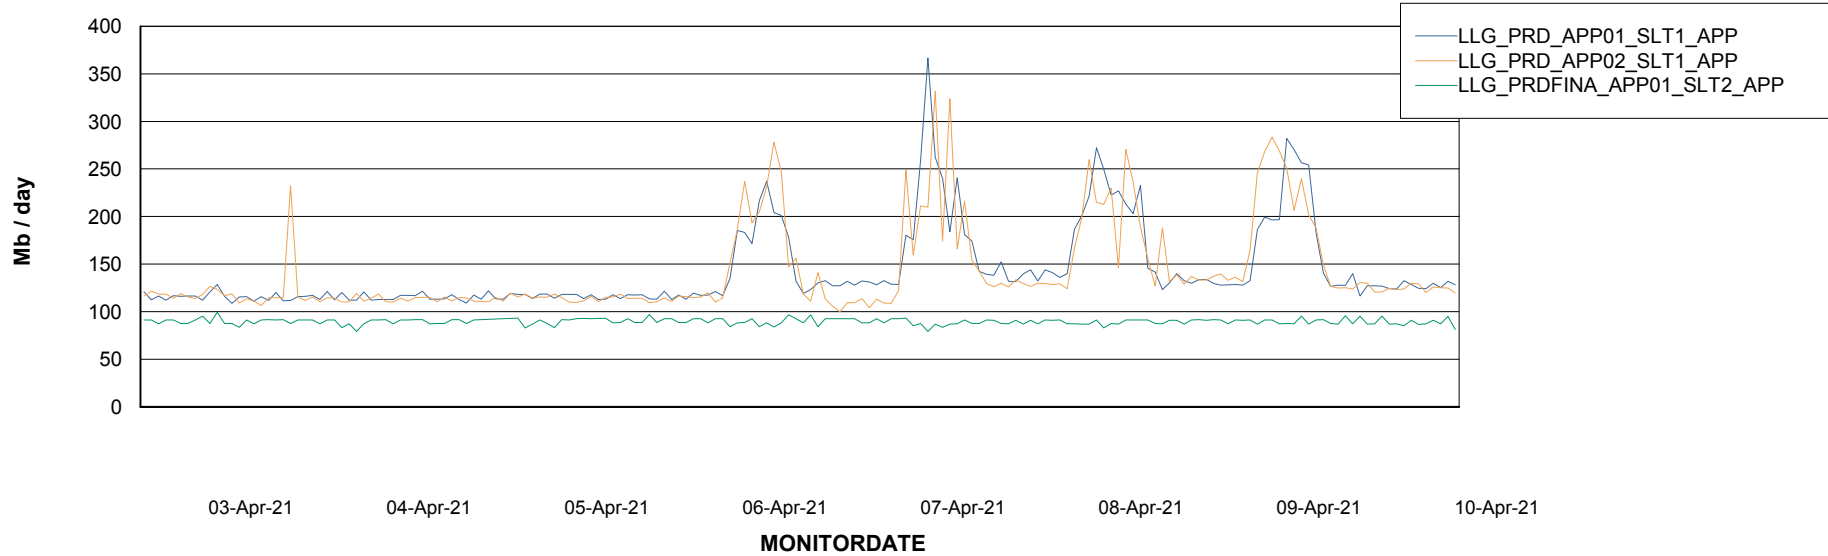

ABSSolute Application Server Services

Avg memory used per ABS Server Service