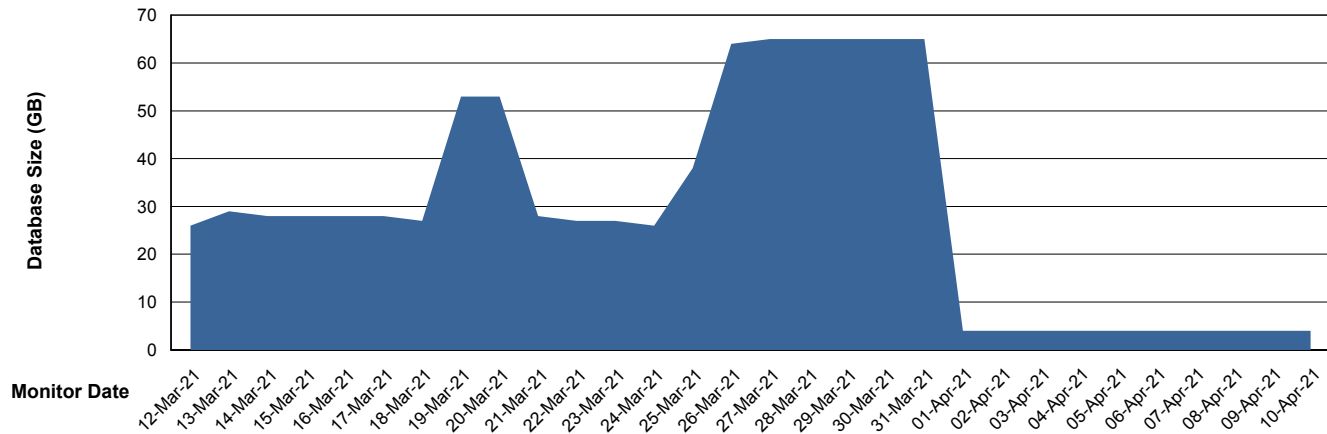

# Weekly SLA Customer Report

Customer JSG\_Production  
Database ID 102

DATABASE SIZE JSG\_PRD\_PICARD\_DB

### Database growth over last month

DATABASE SIZE JSG\_PRD\_YAR

### Database growth over last month