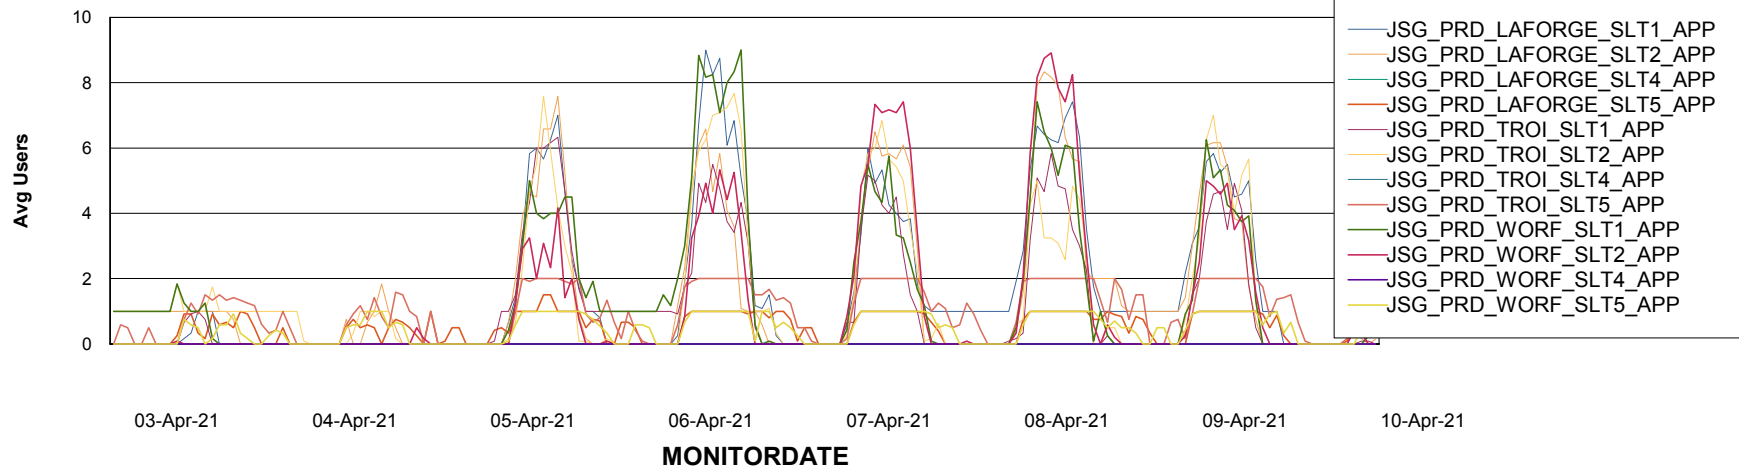

Avg users per day per ABS server