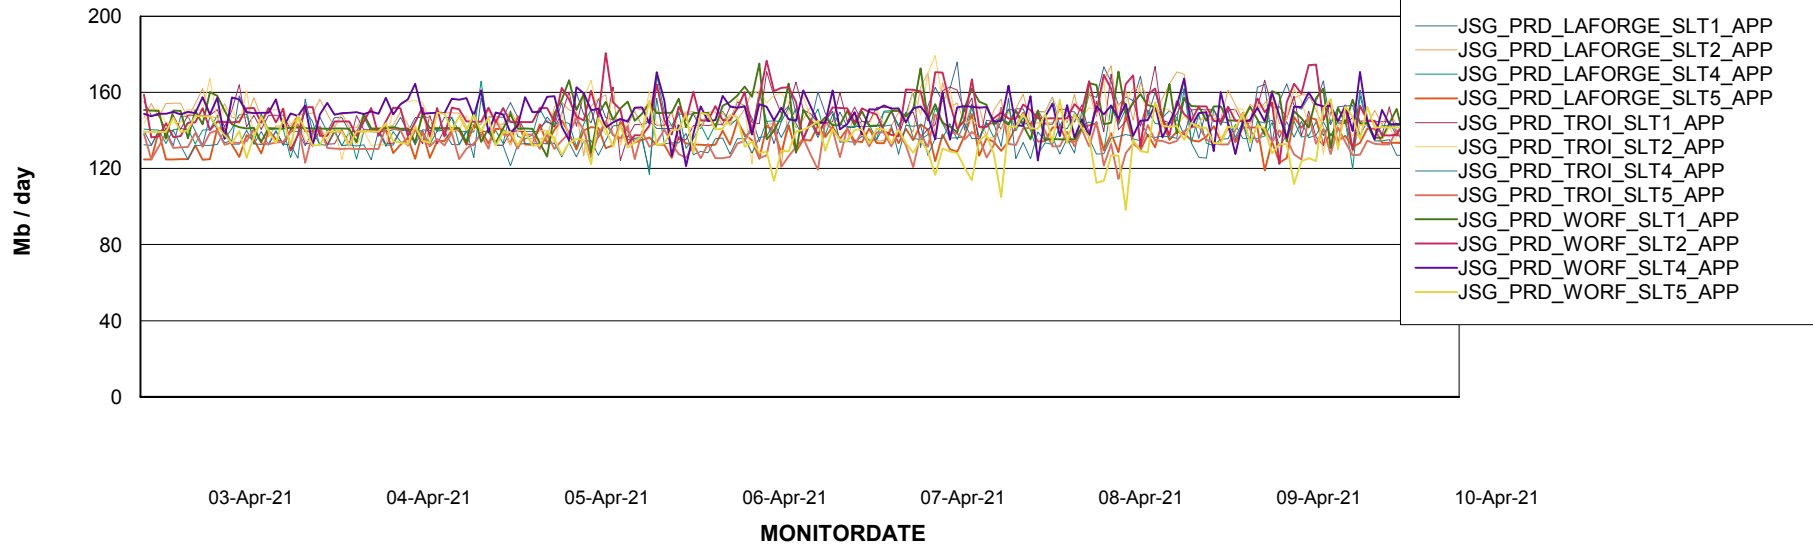

ABSSolute Application Server Services

Avg memory used per ABS Server Service