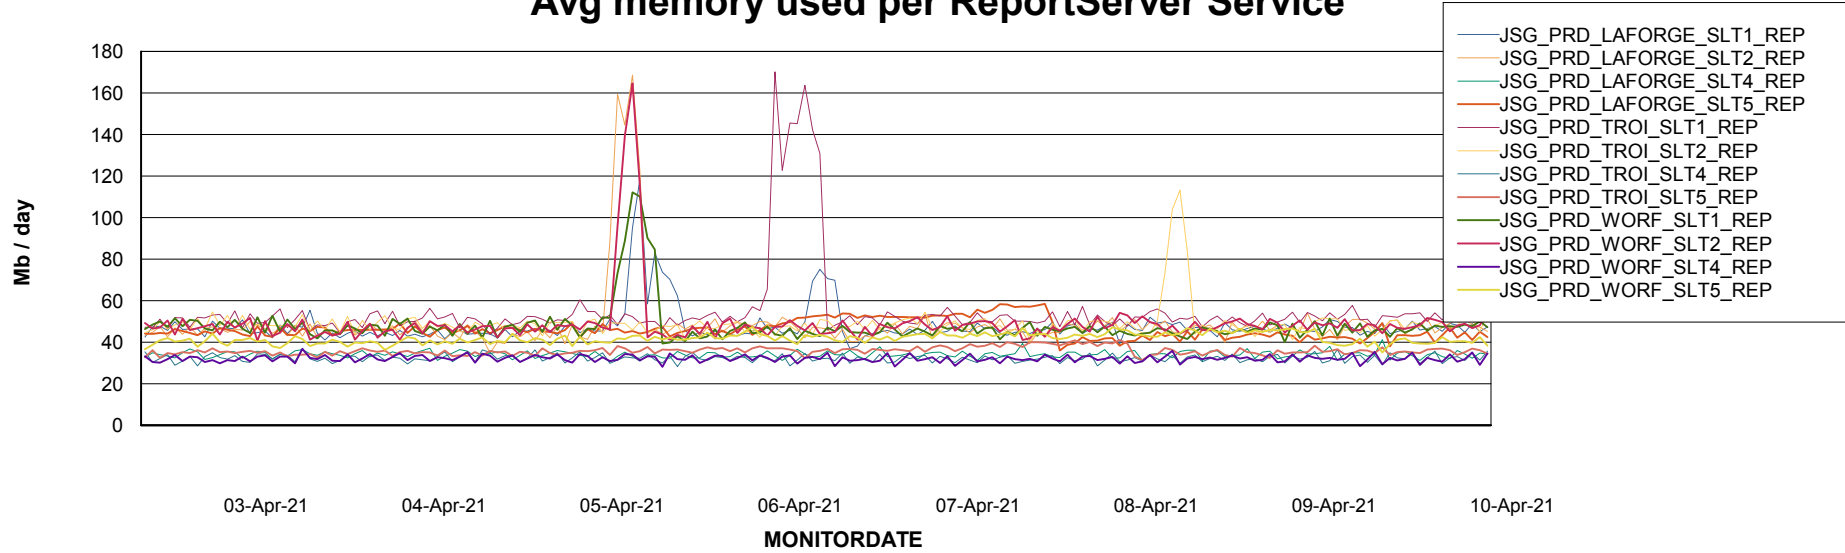

ABSSolute Application ReportServer Services

Avg memory used per ReportServer Service