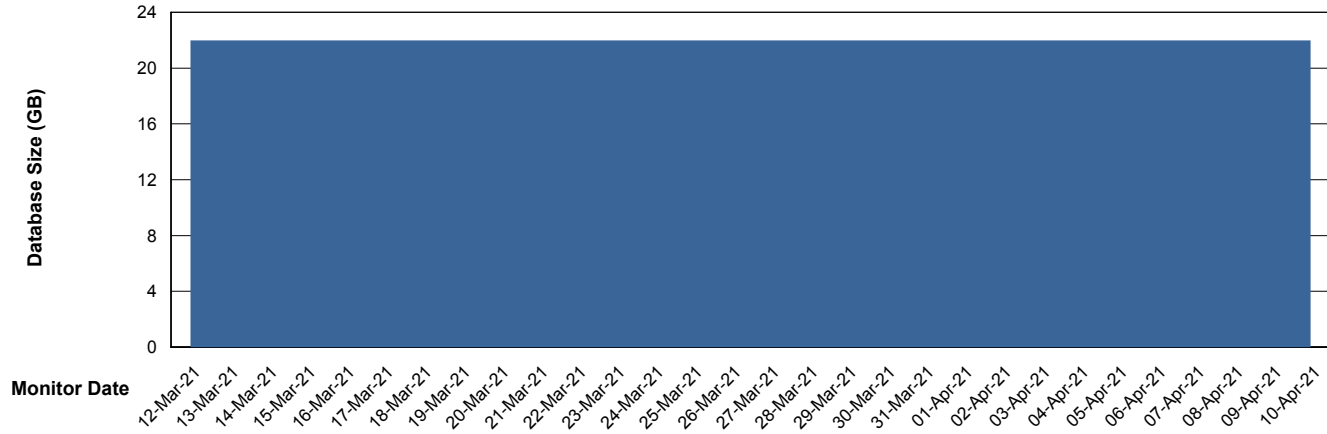

DATABASE SIZE JSG_PRD_PICARD_DB

Database growth over last month