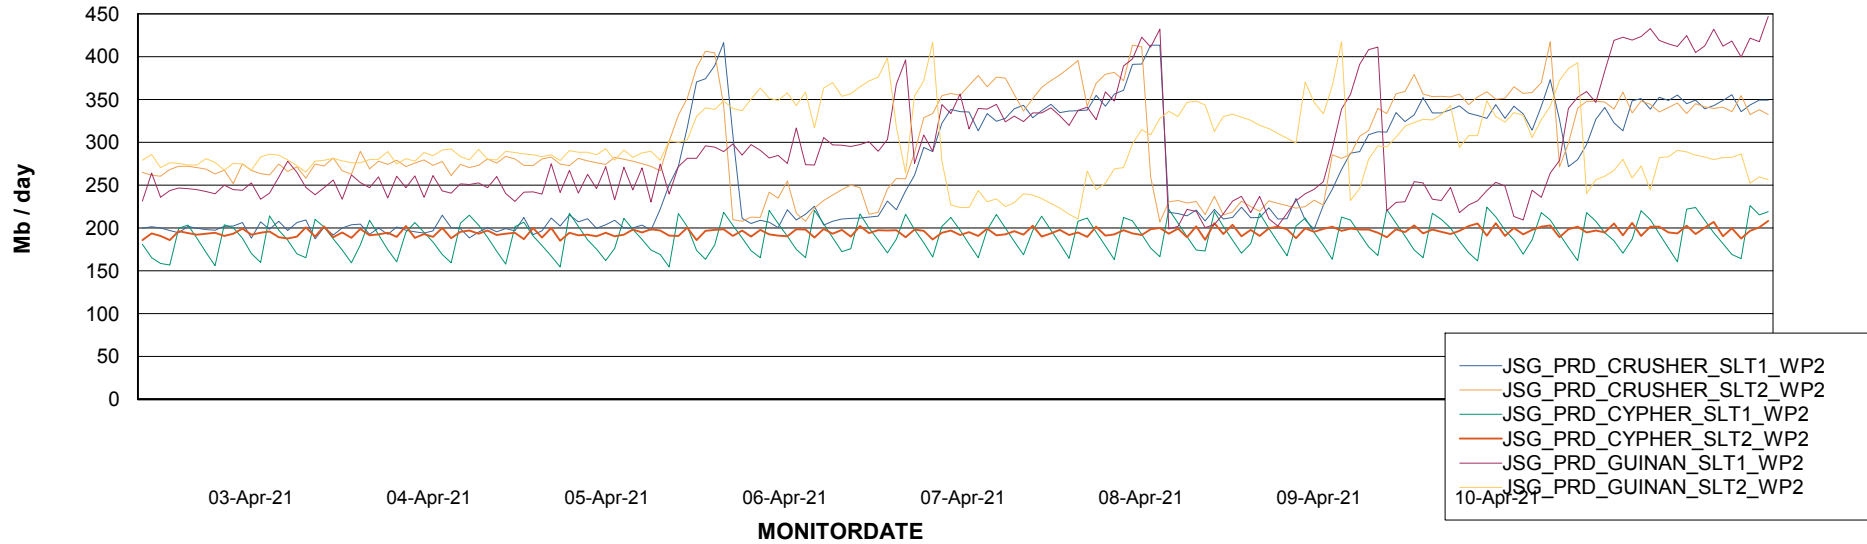

ABSSolute Web Component Services

Avg memory used per ABS Web component