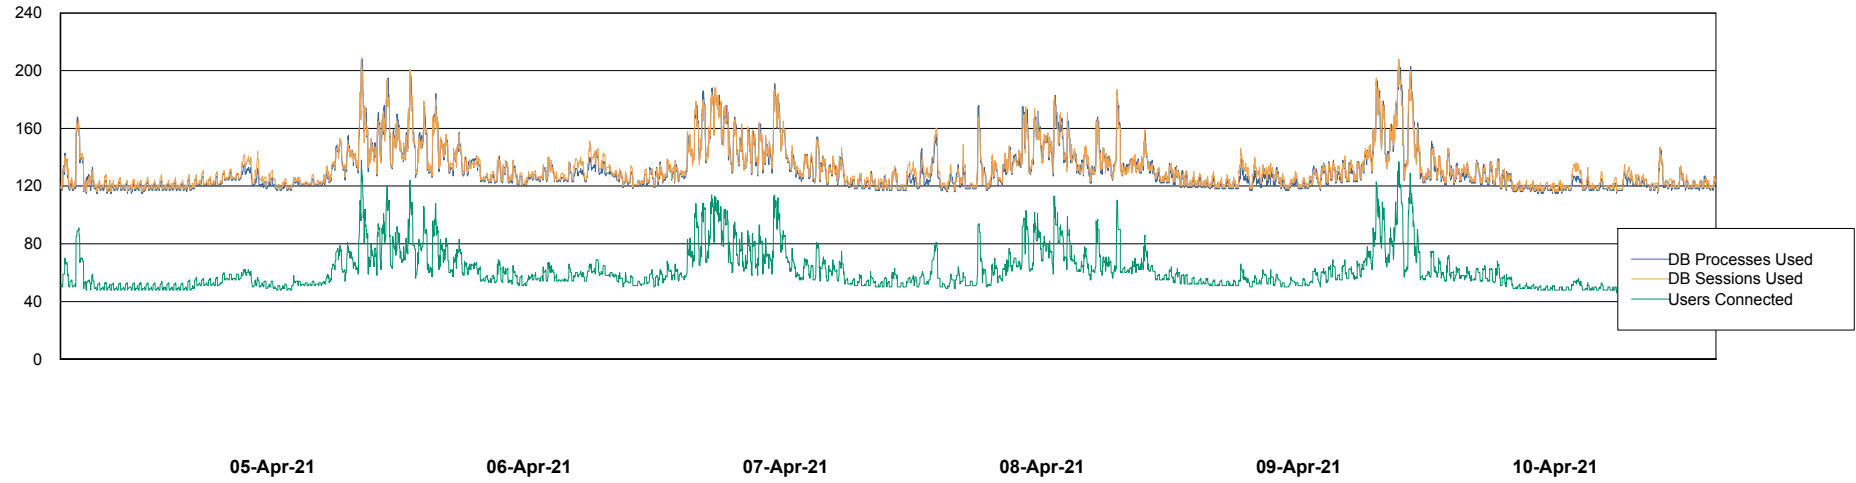

Weekly SLA Customer Report

Customer ELJ Production
Database ID 72

Database Performance ELJDB_PRD_BI

Weekly SLA Customer Report

Customer ELJ Production
Database ID 72

Database Performance ELJDB_Production

Weekly SLA Customer Report