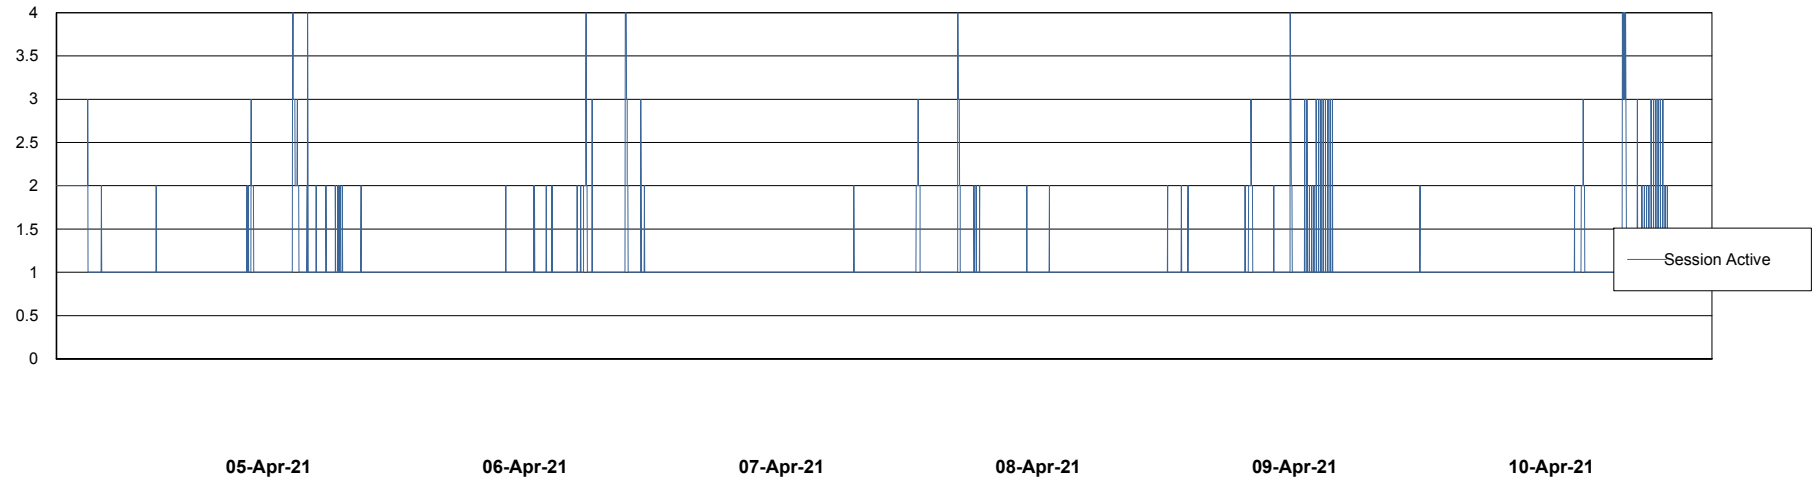

Database Performance ELJDB_PRD_BI