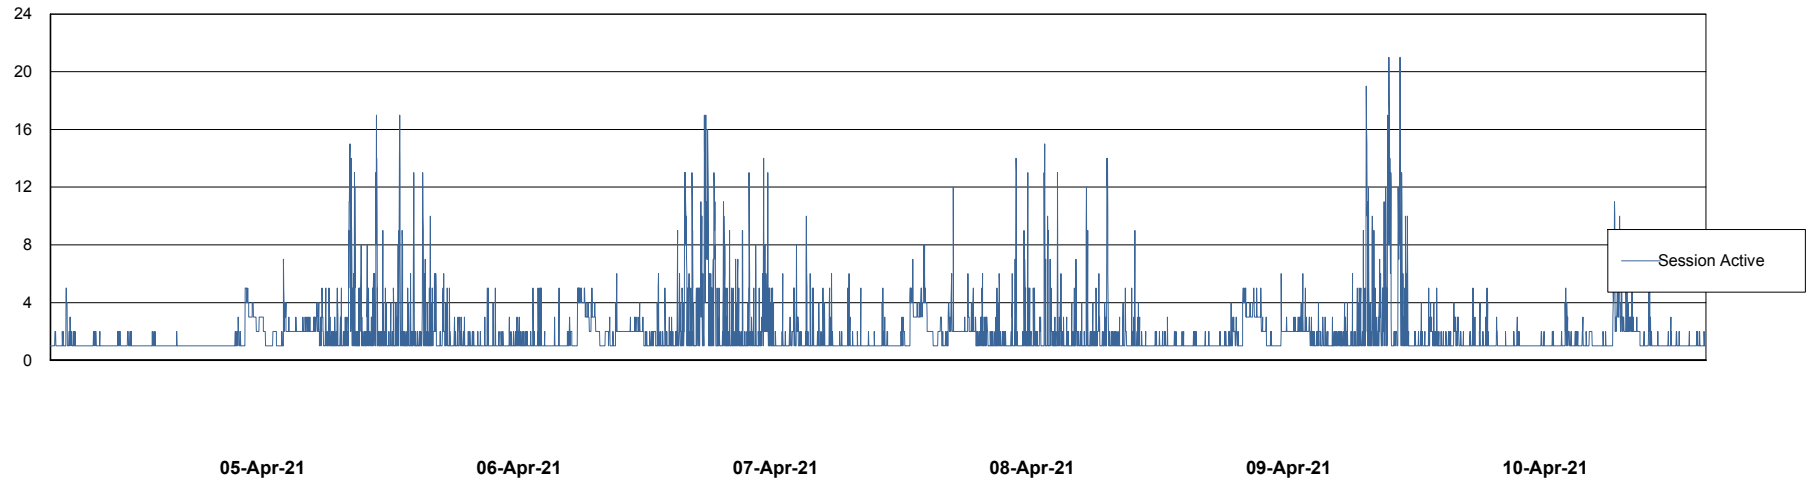

Weekly SLA Customer Report

Customer ELJ Production
Database ID 72

Database Performance ELJDB_PRD_BI

Weekly SLA Customer Report

Customer ELJ Production
Database ID 72

Database Performance ELJDB_Production

Weekly SLA Customer Report