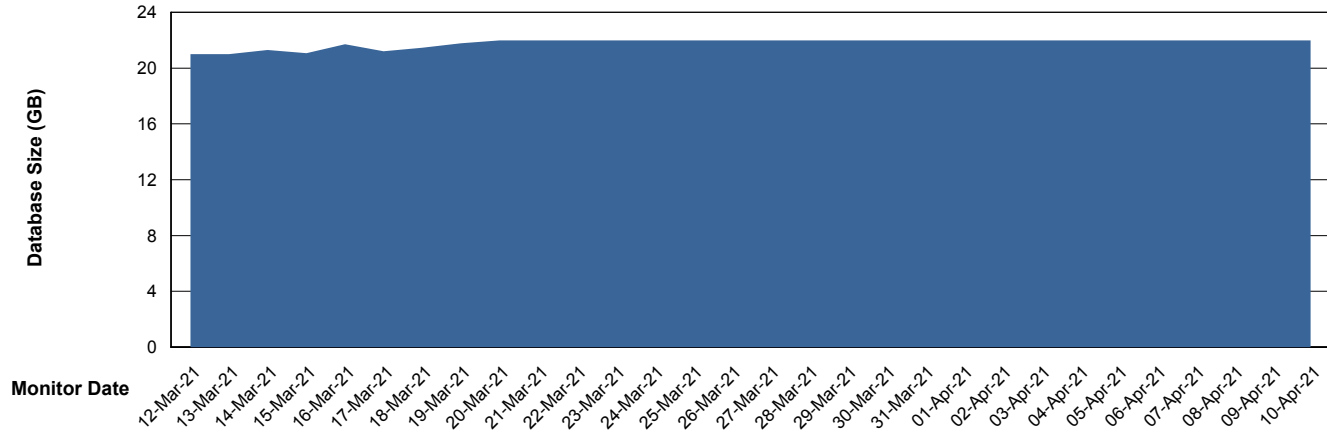

Customer ELJ Production
Database ID 72

Database Performance ELJDB_Standby

Weekly SLA Customer Report

Customer ELJ Production
Database ID 72

DATABASE SIZE ELJDB_PRD_BI

Database growth over last month

DATABASE SIZE ELJDB_Production

Database growth over last month

Weekly SLA Customer Report

Customer ELJ Production
 Database ID 72

Database Tablespace ELJDB_PRD_BI

Date	Tablespace Name	Filesize (Gb)	Usedsize (Gb)	Percentage free
10-Apr-21	ABSDATA	10	8	20
	INDX	12	10	17
09-Apr-21	ABSDATA	10	8	20
	INDX	12	10	17
08-Apr-21	ABSDATA	10	8	20
	INDX	12	10	17
07-Apr-21	ABSDATA	10	8	20
	INDX	12	10	17
06-Apr-21	ABSDATA	10	8	20
	INDX	12	10	17
05-Apr-21	ABSDATA	10	8	20
	INDX	12	10	17
04-Apr-21	ABSDATA	10	8	20
	INDX	12	10	17