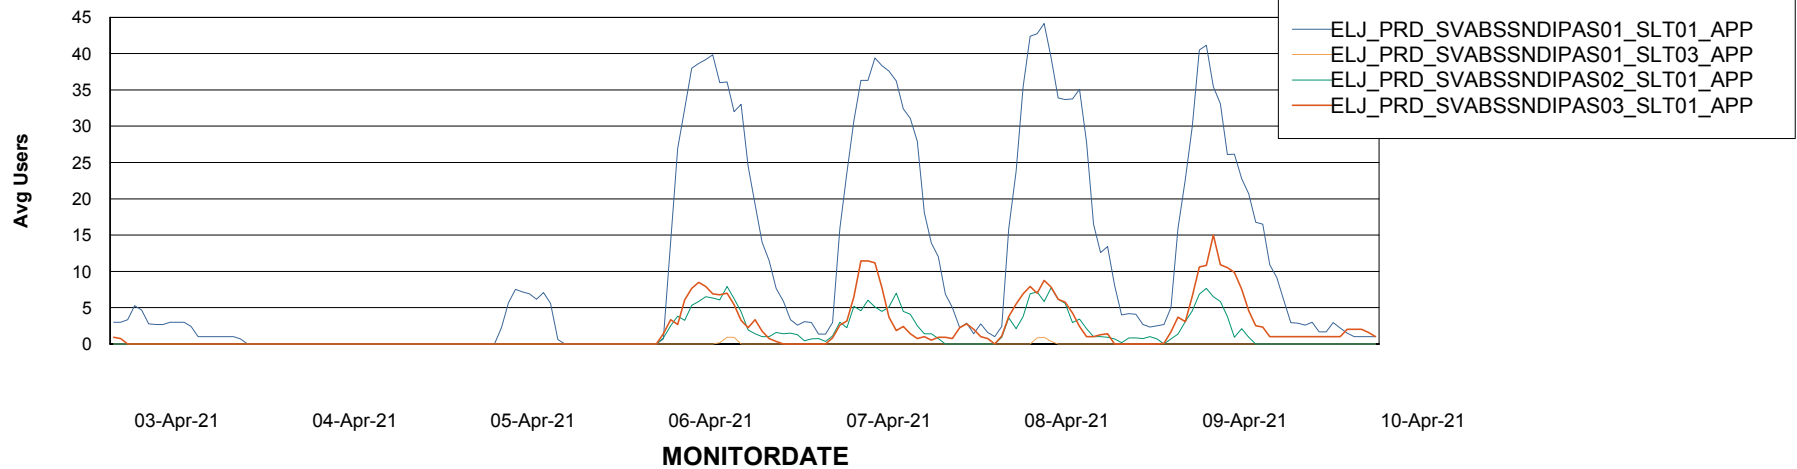

Weekly SLA Customer Report

Customer ELJ Production
Database ID 72

ABSSolute Application Server Services

Avg memory used per ABS Server Service

Avg users per day per ABS server

Weekly SLA Customer Report

Customer ELJ Production
Database ID 72