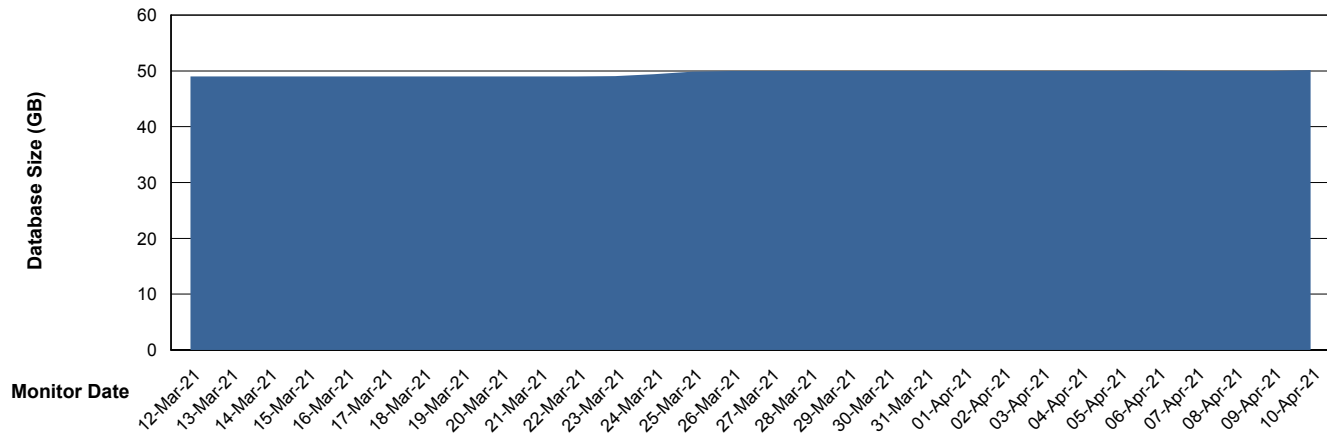

Customer ELJ Production
Database ID 72

Database Performance ELJDB_Standby

Weekly SLA Customer Report

Customer ELJ Production
Database ID 72

DATABASE SIZE ELJDB_PRD_BI

Database growth over last month

DATABASE SIZE ELJDB_Production

Database growth over last month

Weekly SLA Customer Report

Customer ELJ Production
 Database ID 72

Database Tablespace ELJDB_PRD_BI

Date	Tablespace Name	Filesize (Gb)	Usedsize (Gb)	Percentage free
10-Apr-21	ABSDATA	10	8	20
	INDX	12	10	17
09-Apr-21	ABSDATA	10	8	20
	INDX	12	10	17
08-Apr-21	ABSDATA	10	8	20
	INDX	12	10	17
07-Apr-21	ABSDATA	10	8	20
	INDX	12	10	17
06-Apr-21	ABSDATA	10	8	20
	INDX	12	10	17
05-Apr-21	ABSDATA	10	8	20
	INDX	12	10	17
04-Apr-21	ABSDATA	10	8	20
	INDX	12	10	17