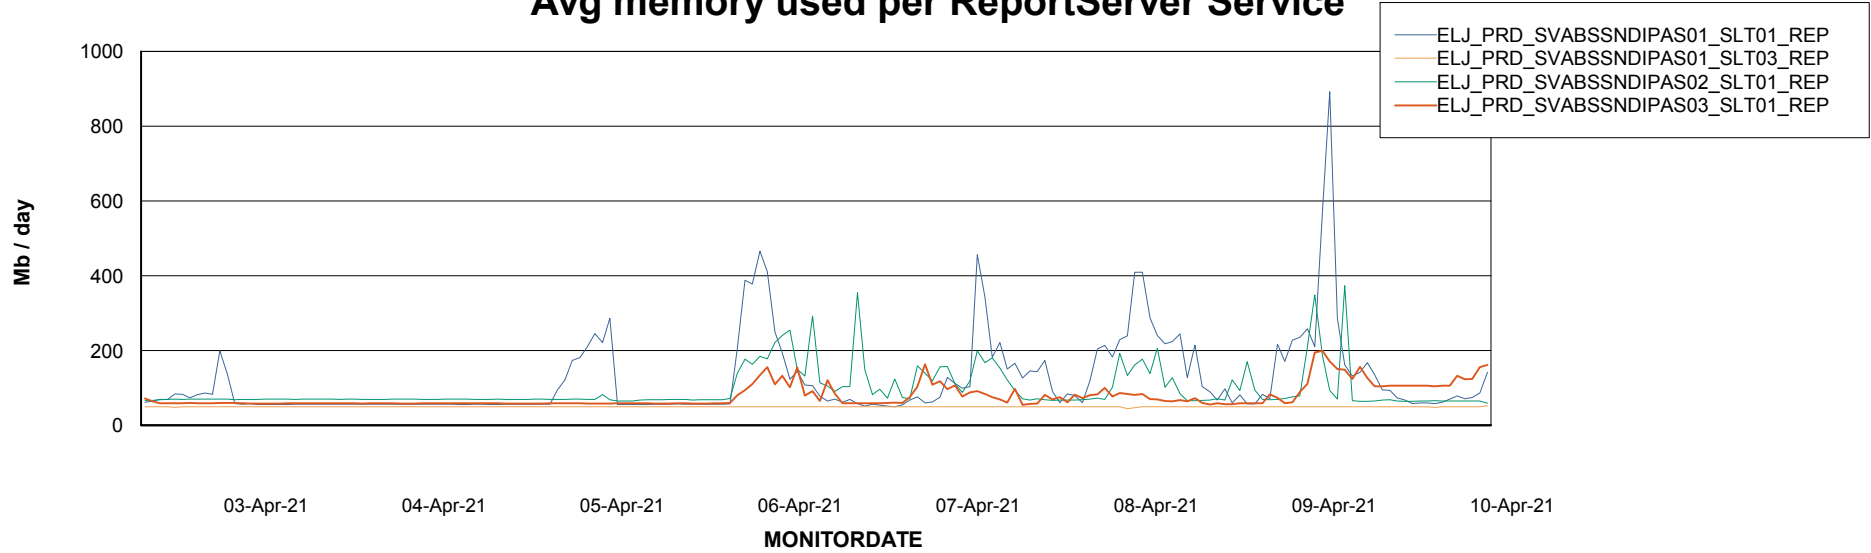

ABSSolute Application ReportServer Services

Avg memory used per ReportServer Service