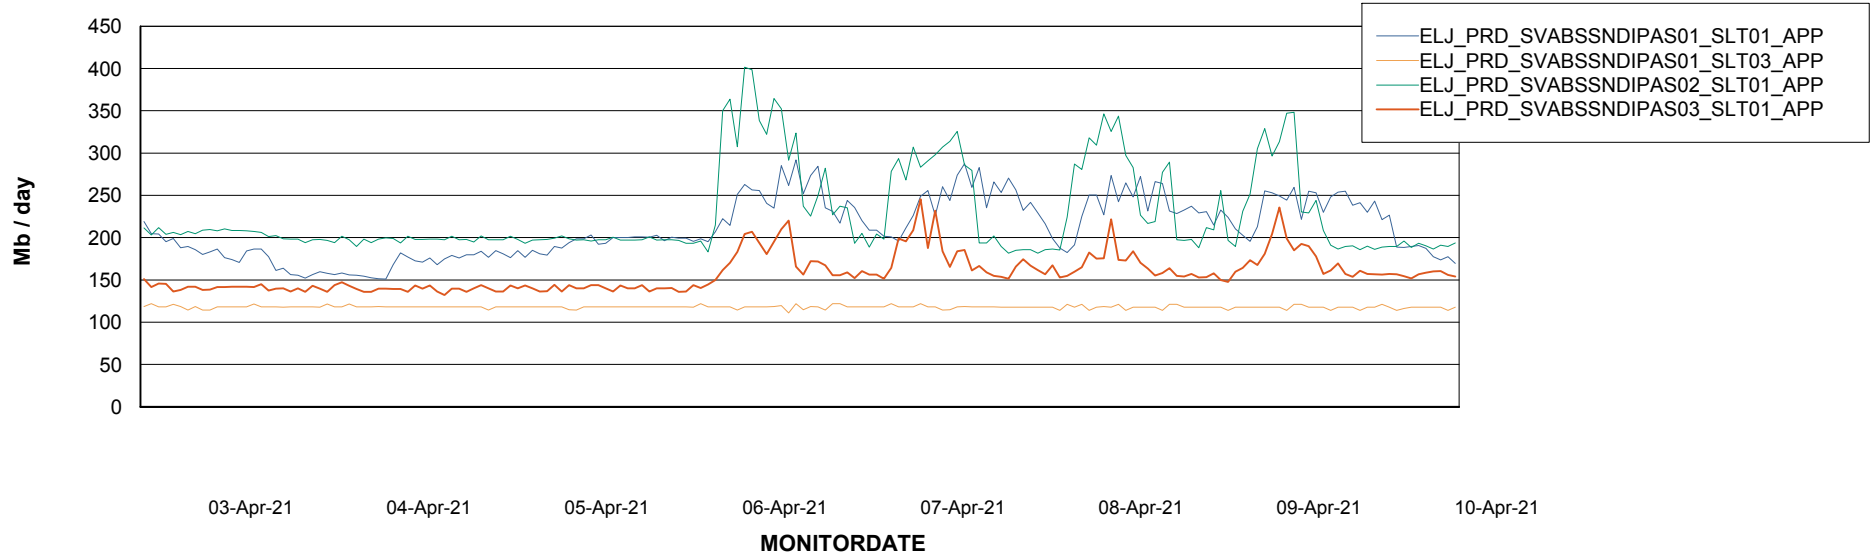

ABSSolute Application Server Services

Avg memory used per ABS Server Service