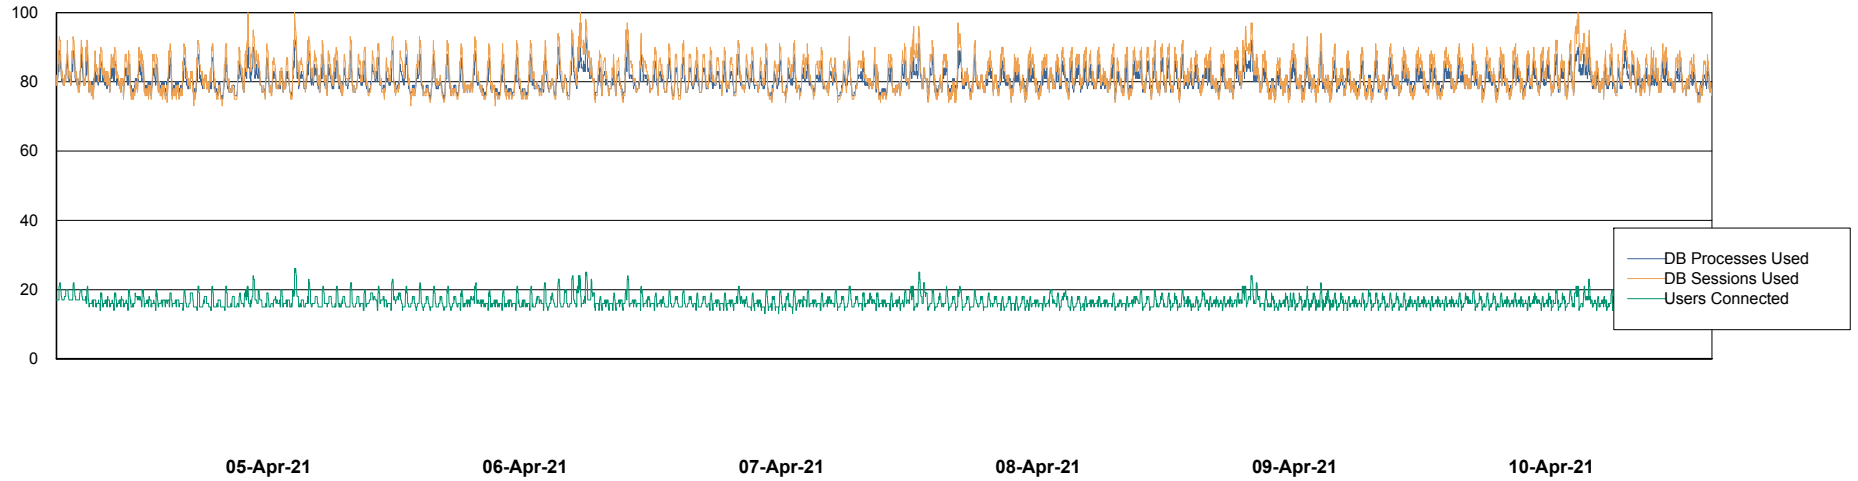

Database Performance ELJDB_PRD_BI