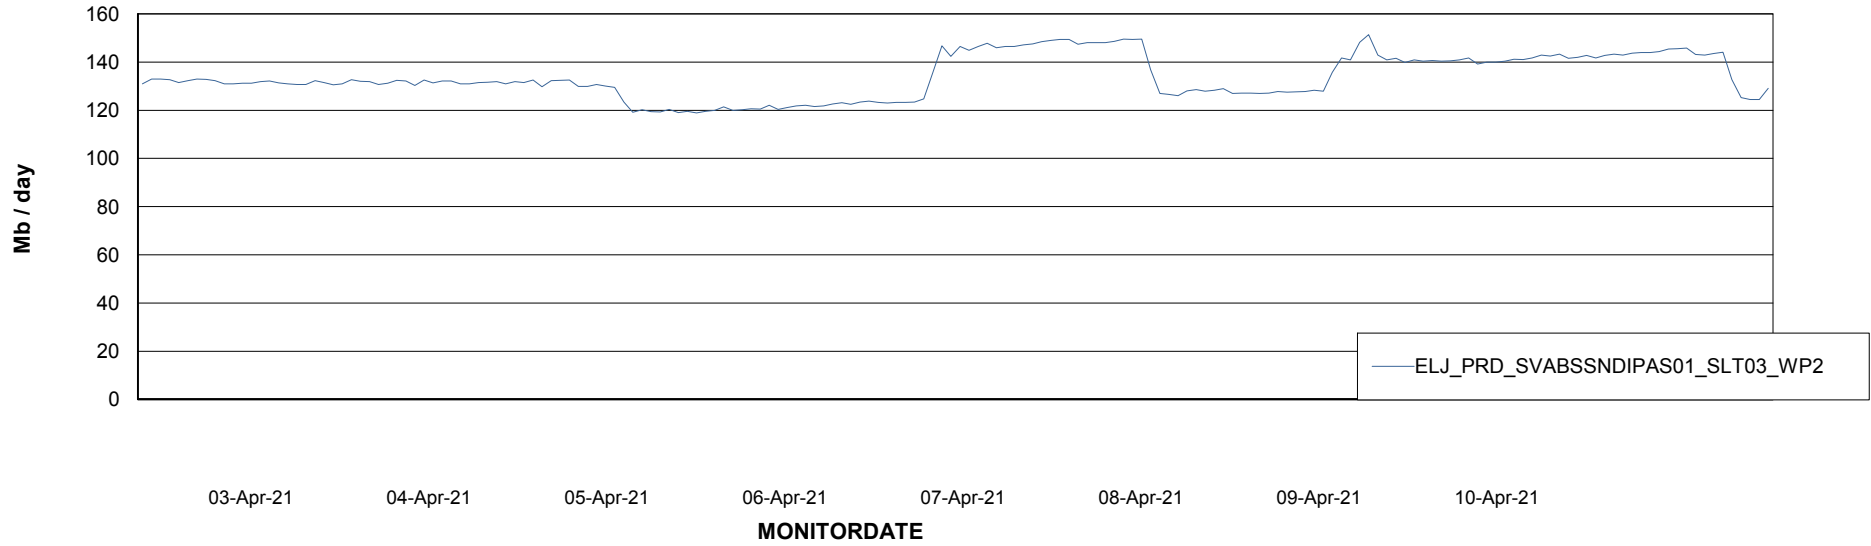

ABSSolute Application ReportServer Services

Avg memory used per ReportServer Service

Weekly SLA Customer Report

Customer ELJ Production
Database ID 72

ABSSolute Web Component Services

Avg memory used per ABS Web component