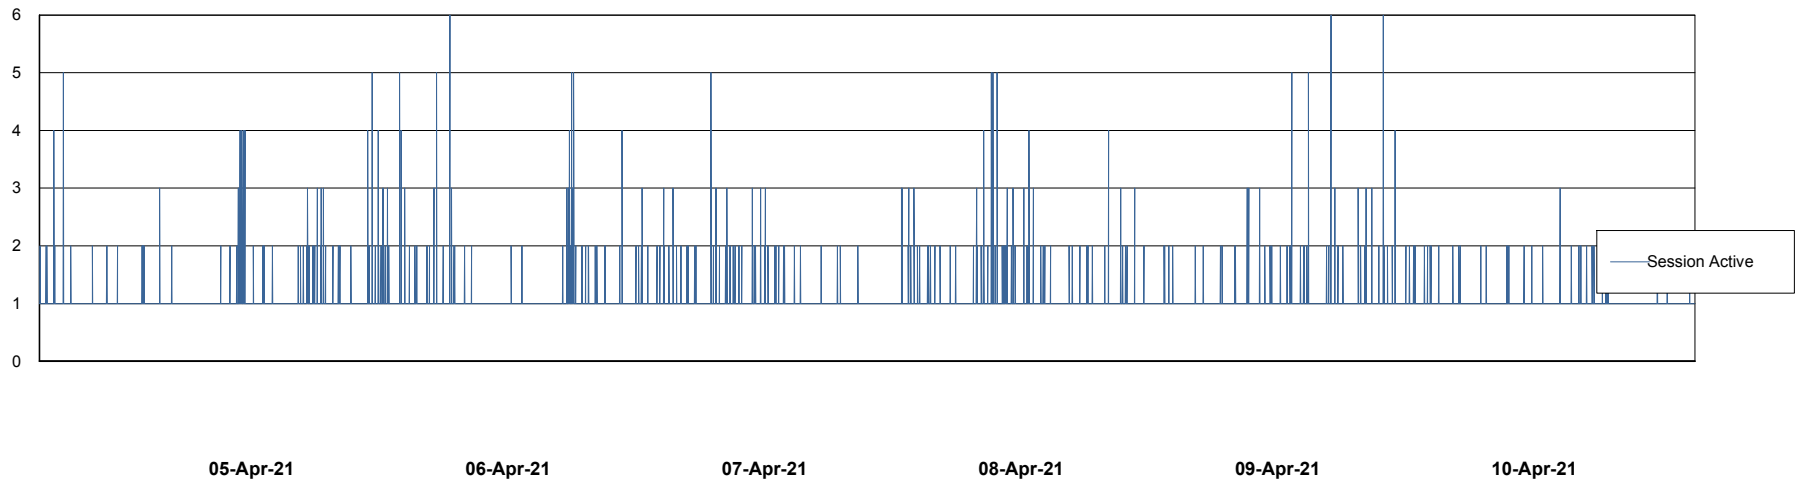

Database Performance ELJDB_Standby