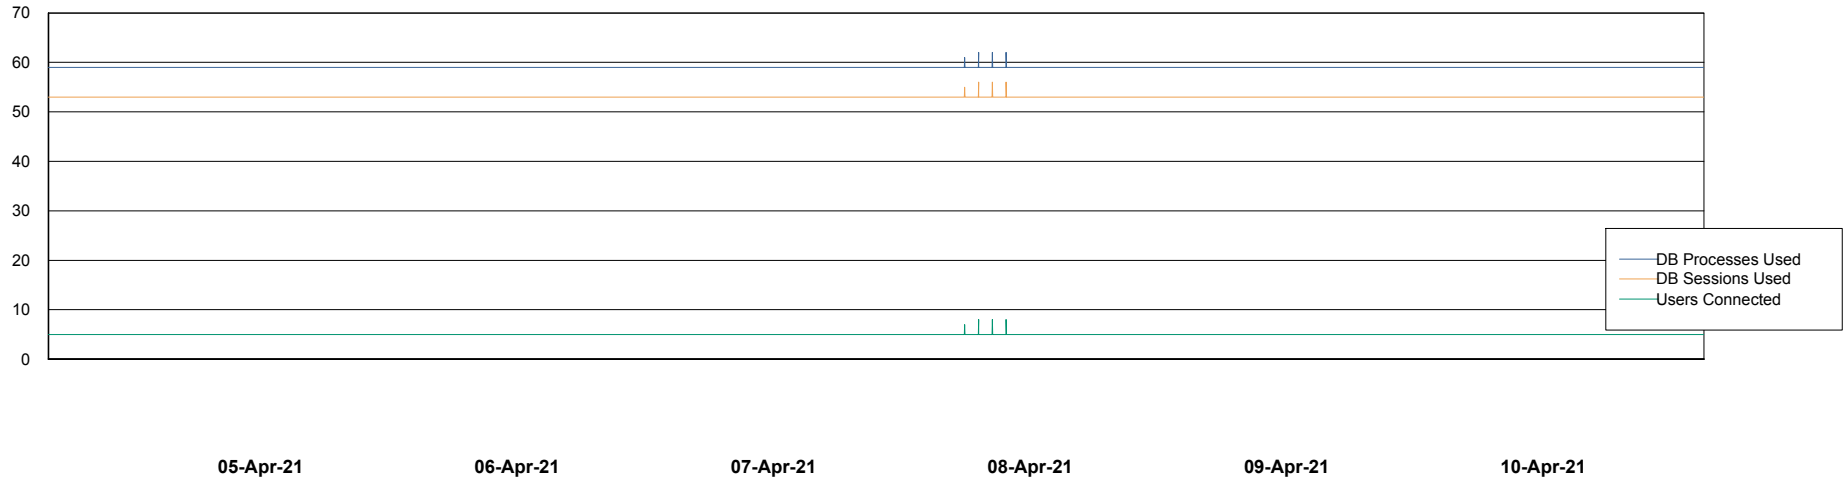

Database Performance ELJDB_Standby